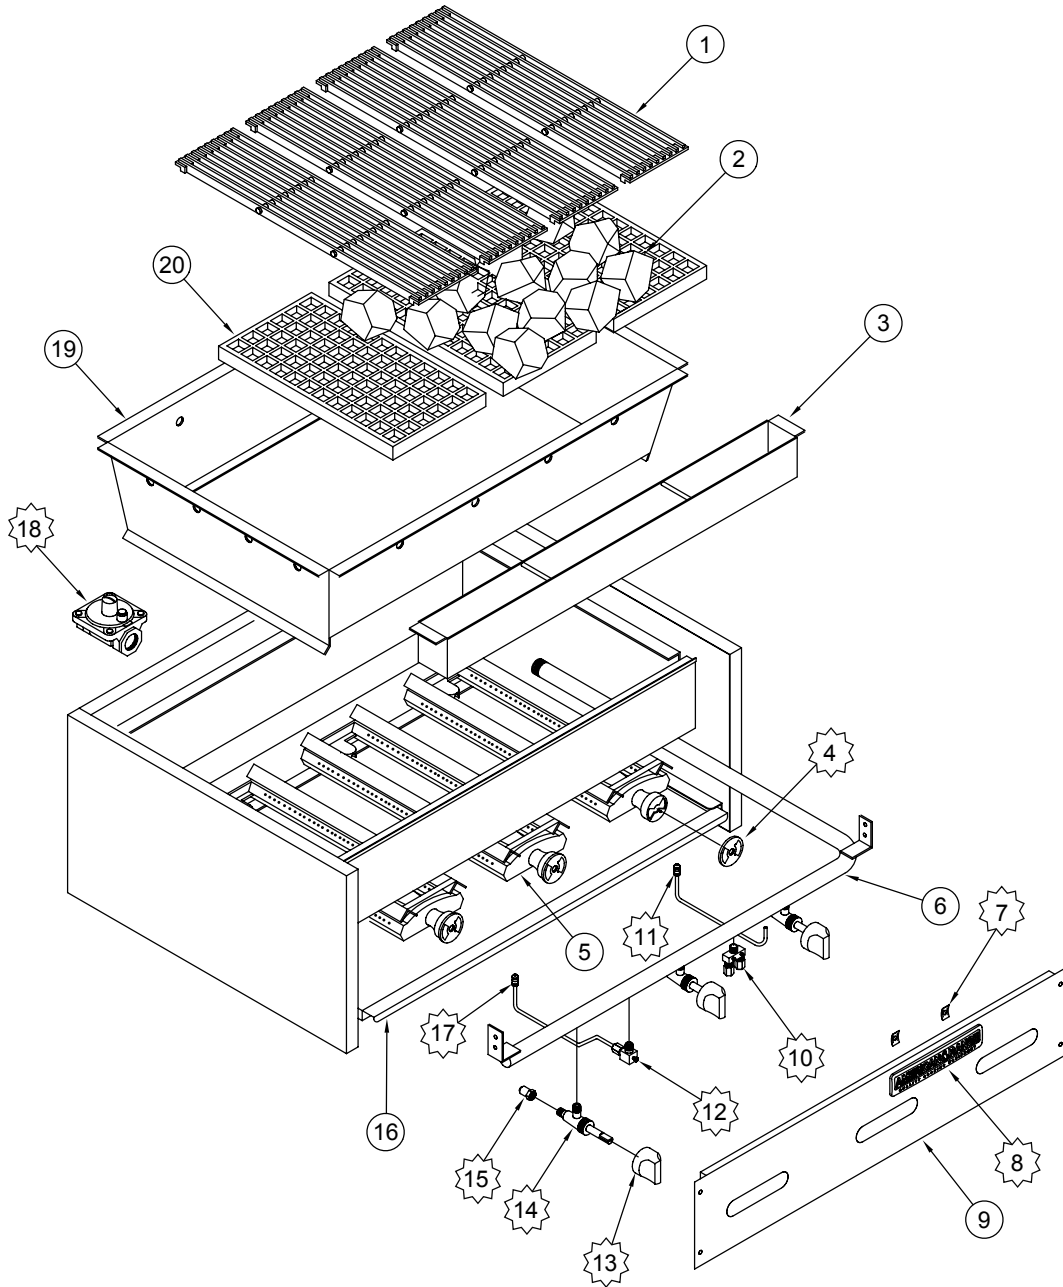

AECB

4 AIR SHUTTER	7 SPEED NUT	8 AMERICAN RANGE NAME PLATE	10 3/16 DUAL PILOT VALVE	11 PILOT TIP ASSY "U"	12 90° PILOT VALVE	13 ON/OFF KNOB
14 GAS VALVE	15 ORIFICE HOOD	17 PILOT TIP ASSY	18 REGULATOR