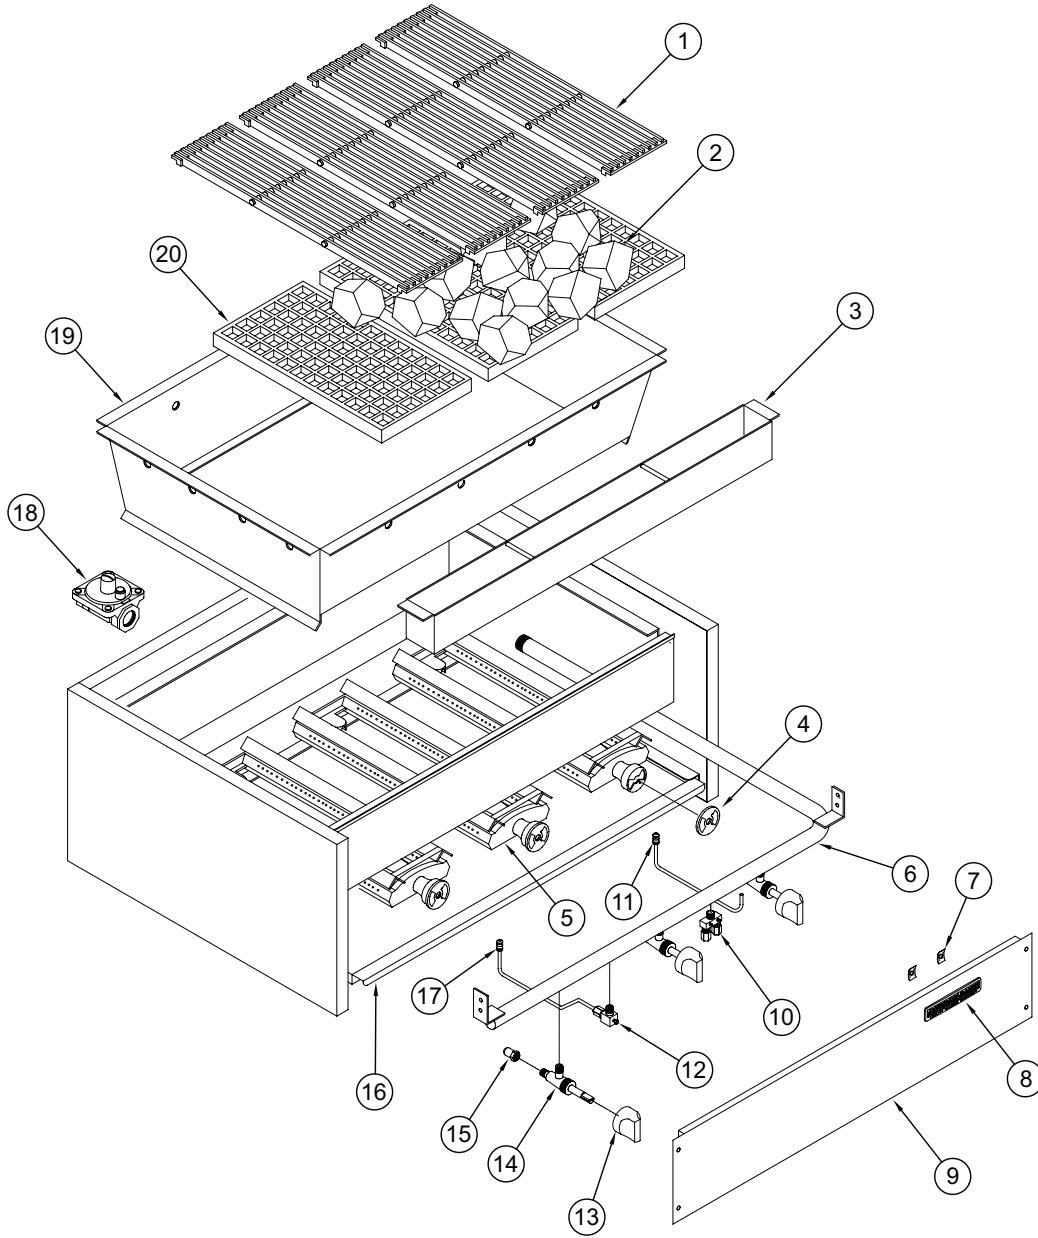

AECB

4  AIR SHUTTER	7  SPEED NUT	8  AMERICAN RANGE QUALITY COOKING EQUIPMENT	10  3/16 DUAL PILOT VALVE	17  PILOT TIP ASSEMBLY	12  90° PILOT VALVE
13  ON/OFF KNOB	14  GAS VALVE	15  ORIFICE HOOD	11  PILOT TIP ASSEMBLY "U"	18  REGULATOR	

AECB

ITEM NO.	PART NO.	DESCRIPTION	PRICE
1	A17007	Grate, Top 5" x 21" (200) 10454	\$ 122
2	A52900	Pumice, Lava Rock Lump Style 10441 (20 lb. box)	151
3	A99561	14" Grease Can 2020-14	142
	A99562	24" Grease Can 2020-24	151
	A99563	34" Grease Can 2020-34	193
	A99565	44" Grease Can 2020-44	219
	A99566	54" Grease Can 2020-54	275
4	A14037	Air Shutter, 2" 10463	5.50
5	A14038	Burner, H w/Welded Radiants 10475 AECB & AMSQ	240
6	A15026	Manifold, AECB-14" Char Broiler 2019-14 Counter Top (5)	86
	A15024	Manifold, AECB-24" Char Broiler 2019-24 Counter Top	106
	A15020	Manifold, AECB-34" Char Broiler Counter Top (10)	125
	A15063	Manifold, AECB-44" Char Broiler 2019-44 Counter Top	173
7	A44003	Nut, Speed #6 Push Black 10601	.60
8	A38000	Name Plate, American Range 8" 10499 Quality Commercial Chrome	24
10	A29301	Valve, Dual Gas Pilot 1/8 x 3/16C 10432	19
11	A29205	Pilot Tip, Assembly Double Valve AECB	29
12	A29300	Valve, Pilot Elbow Adjustable 10418 1/8 NPT 3/16 CC	15
13	A32002	Knob, Gas On/Off Glossy Black Flat Up	18
14	A80109	Valve, Gas Manual On/Off UL 10419, AR, ARKB, ARRB, AECB	30
15	A29014	Hood, Orifice Hood #36 1/2" Brass 11036 Nat Gas	3
	A29004	Hood, Orifice #50 1/2" Brass 11050 LPG Gas	3
16	A99567	14" Crumb Tray 2017-14	105
	A99568	24" Crumb Tray 2017-24	143
	A99577	34" Crumb Tray 2017-34	191
	A99578	44" Crumb Tray 2017-44	215
17	A29229	Pilot Tip, Assembly Single Valve AECB	29
18	A80110	Value, Pressure Regulator 3/4 10480 Nat Gas Set 5.	40
	A80011	Valve, Pressure Regulator 3/4 10481 LPG Gas Set 10.0	40
19	A99762	14" Fire Box Assembly 2013-14	240
	A99763	24" Fire Box Assembly 2013-24	307
	A99764	34" Fire Box Assembly 2013-34	346
	A99765	44" Fire Box Assembly 2013-44	412
20	A17003	Grate, Bottom Waffle 8" x 15" 10455 (250)	96