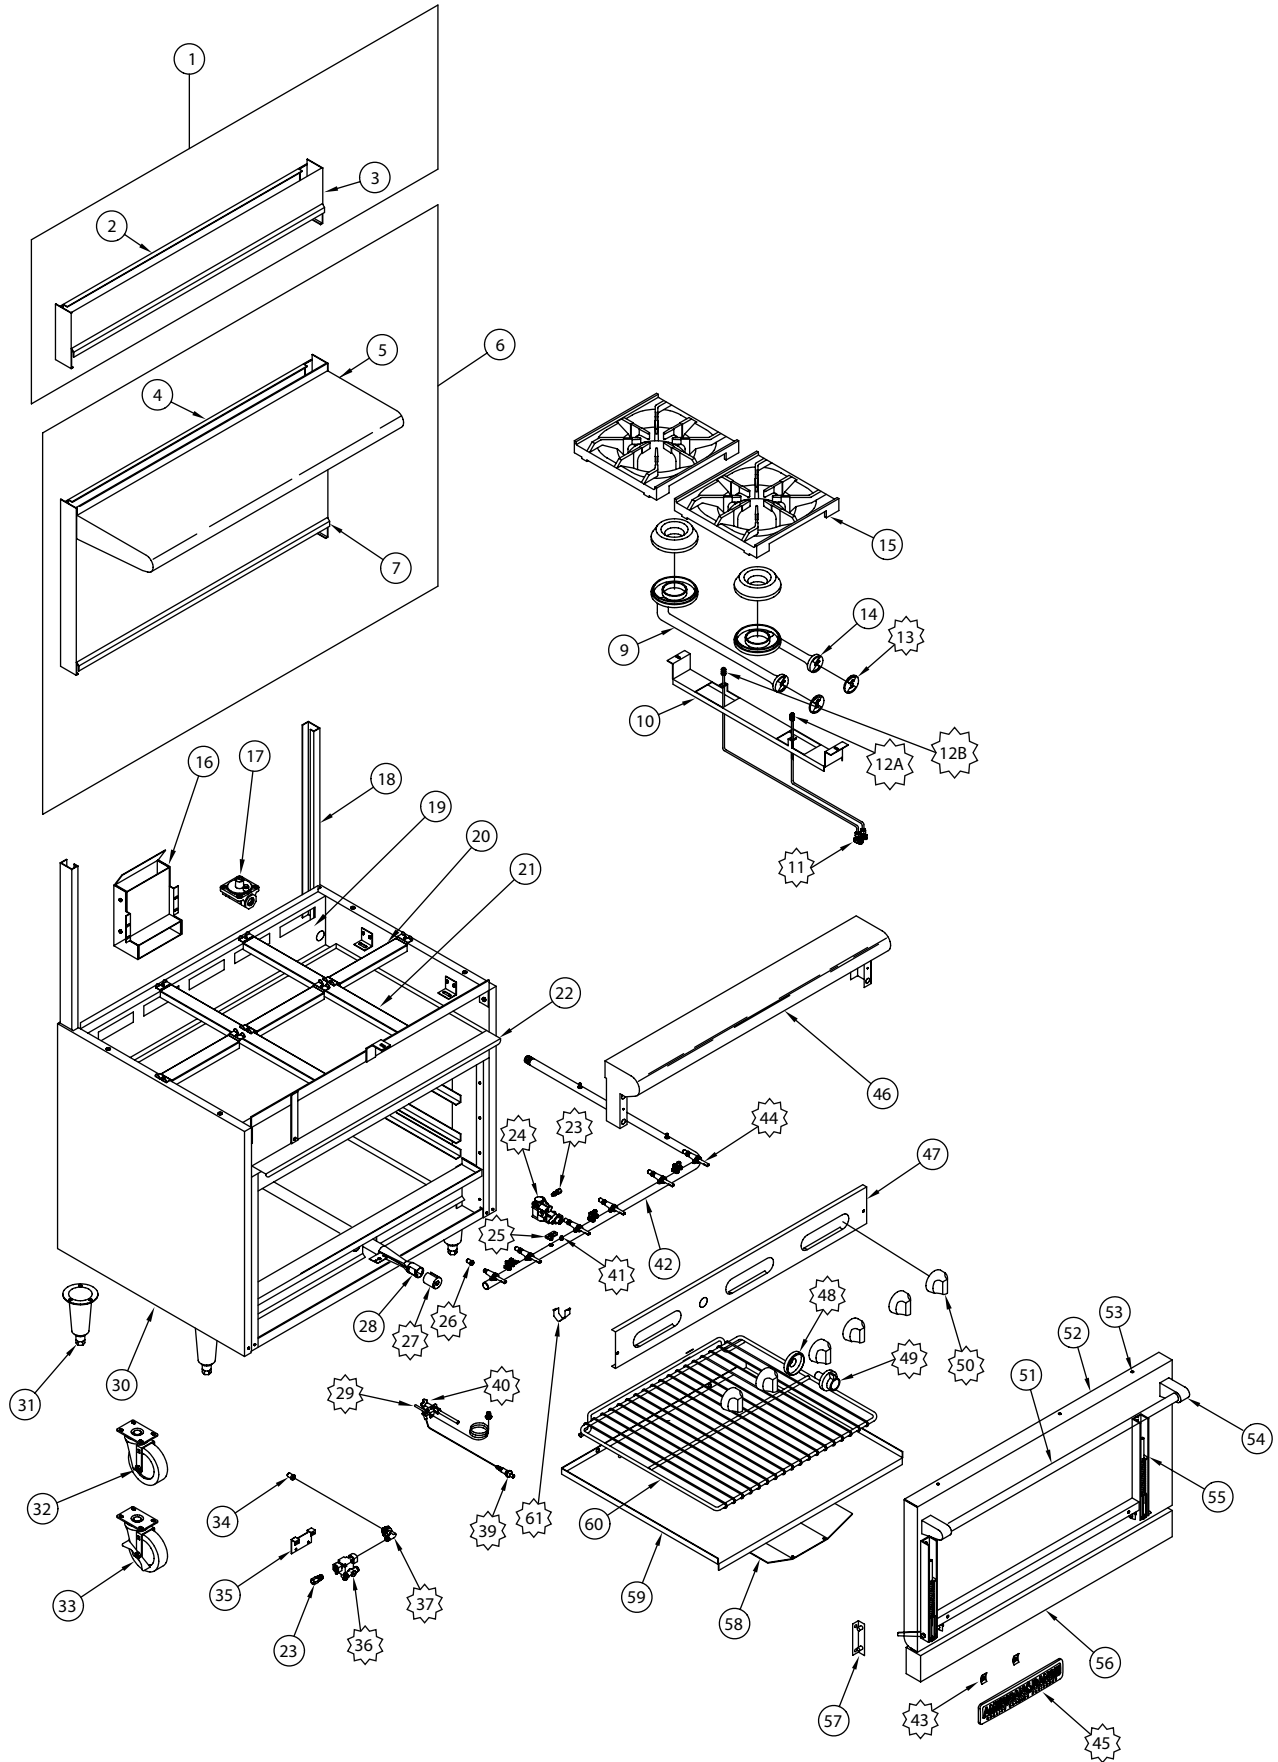

ARW-36

DESIGNED & BUILT IN USA
PROFESSIONAL COOKING EQUIPMENT

13592 Desmond St., Pacoima, CA 91331 818.897.0808 888.753.9898 www.americanrange.com

AMERICAN RANGE

ARW-36

ITEM NO.	PART NO.	DESCRIPTION
9	A14005	Venturi, Long w/Lift Off Burner Head
10	A99585	Hanger, Burner AR Series 1180
11	A29301	Valve, Dual Gas Pilot 1/8" x 3/16" C 10432
12A	A11200	Pilot Tip, Assembly Short New Front Open Burner AR Series
12B	A11201	Pilot Tip, Assembly Long New Rear Open Burner AR Series
13	A14037	Air Shutter, 2" 10464
14	A14006	Venturi, Short w/Lift Off Burner Head
15	A17000	Grates, Top 12" x 12" Cast Iron 10450-12
16	A99317	Flue, Oven AR Ranges 10207
17	A80110	Valve, Pressure Regulator 3/4" 10480 Nat Gas Set 5.
	A80011	Valve, Pressure Regulator 3/4" 10481 LPG Gas Set 10.0
18	A99602	Channel, High Rise AR Range 1037 Standard
20	A99314	Bracket, Top Grate w/Support 1181 Short Aluminized Metal
21	A99315	Bracket, Top Grate w/Support 1182 Long Aluminized Metal
22	A99530	Crumb Tray, 12" AR-6 / ARHP-12
	A99531	Crumb Tray, 24" AR-6 / ARHP-24
	A99532	Crumb Tray, 36" AR-6 / ARHP-36 1026-36
23	A28000	Fitting, 3/8" CC x 1/4" MIP Brass 10011
24	A11101	Thermostat, BJ Griddle/Gas Oven 10421 1 Outlet BJWA25PB-04-48
	A11113	Thermostat, BJ Griddle/Gas Oven 10482 2 Outlet BJWA25PBD-01-48
25	A23100	Nipple, Flanged BJ Thermostat 10012
26	A29000	Orifice Hood, #39 1/2" Brass 11039 Nat Gas
	A29007	Orifice Hood, #53 1/2" Brass LPG Gas

subject to change without notice.

DOUBLE PILOT VALVE	PILOT TIP ASSY	AIR SHUTTER	1/4 NPT x 3/8 CC BRASS FITTING	B.J. THERMOSTAT SINGLE OUTLET	THERMOSTAT FLANGE	ORIFICE HOOD
AIR SHUTTER	THERMOCOUPLE	SAFETY VALVE	ORIFICE ELBOW	PIEZO IGNITOR	OVEN PILOT	1/8 PLUG
SPEED NUT	GAS VALVE	AMERICAN RANGE NAME PLATE	BEZEL	GRIDDLE THERMOSTAT KNOB	ON/OFF KNOB	BULB CLIP