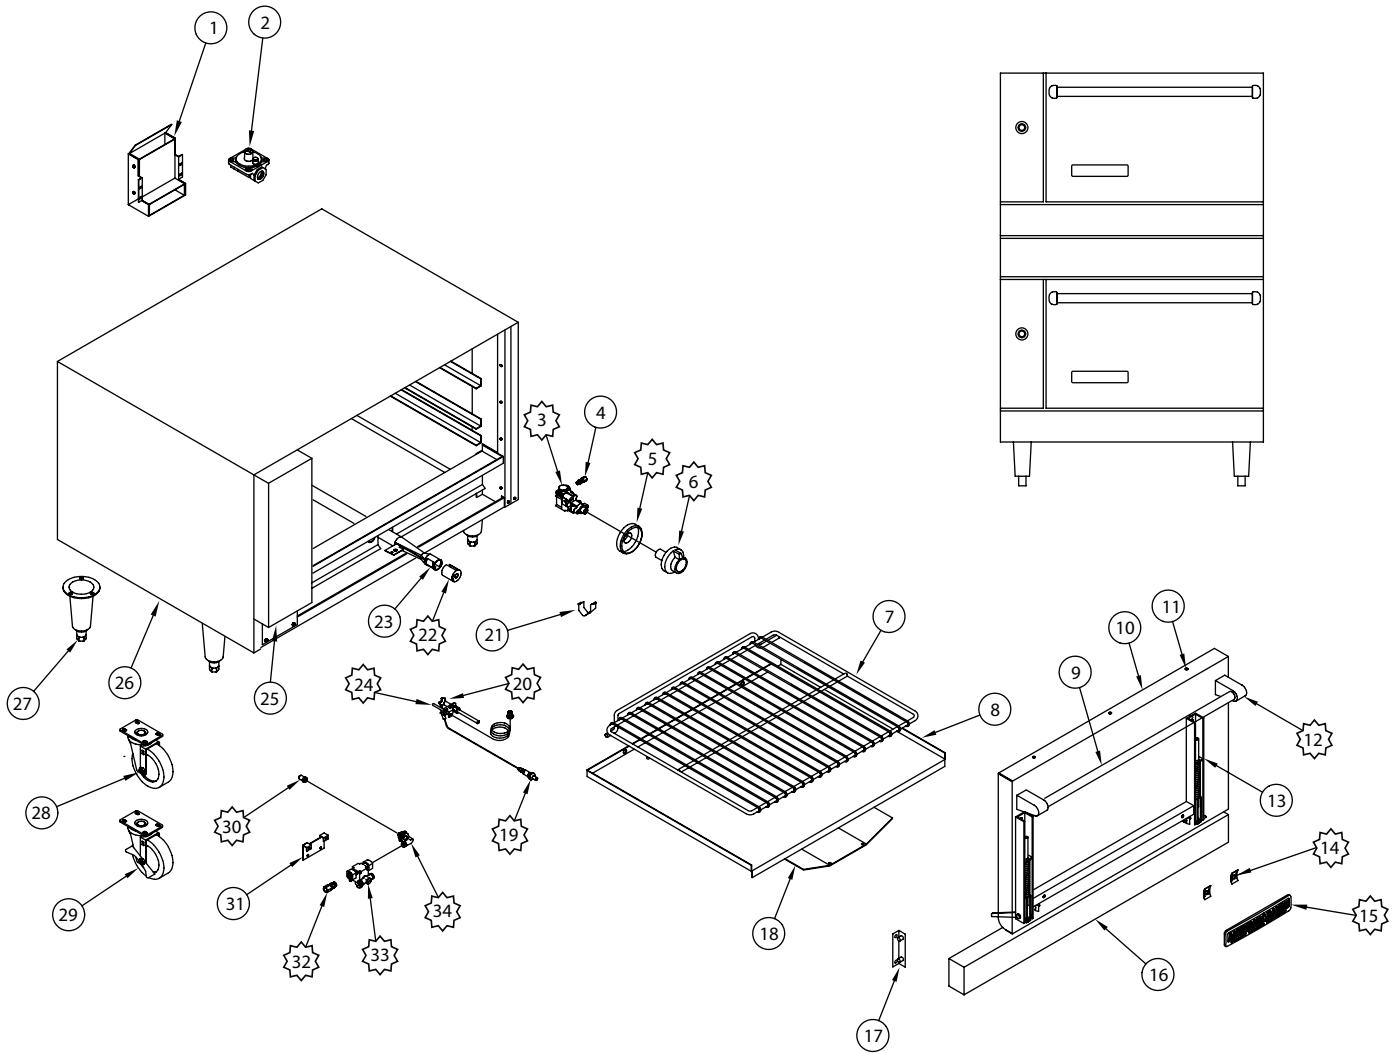

ARLB - ARDS

 2 REGULATOR	 3 THERMOSTAT	 5 BEZEL	 6 T'STAT KNOB	 14 SPEED NUT	 15 AMERICAN RANGE NAME PLATE	 19 PIEZO IGNITER
 20 PILOT NAT/LPG	 22 AIR SHUTTER	 24 THERMOCOUPLE	 30 ORIFICE HOOD	 32 1/4 NPT x 3/8 CC BRASS FITTING	 33 SAFETY VALVE	 34 ORIFICE ELBOW