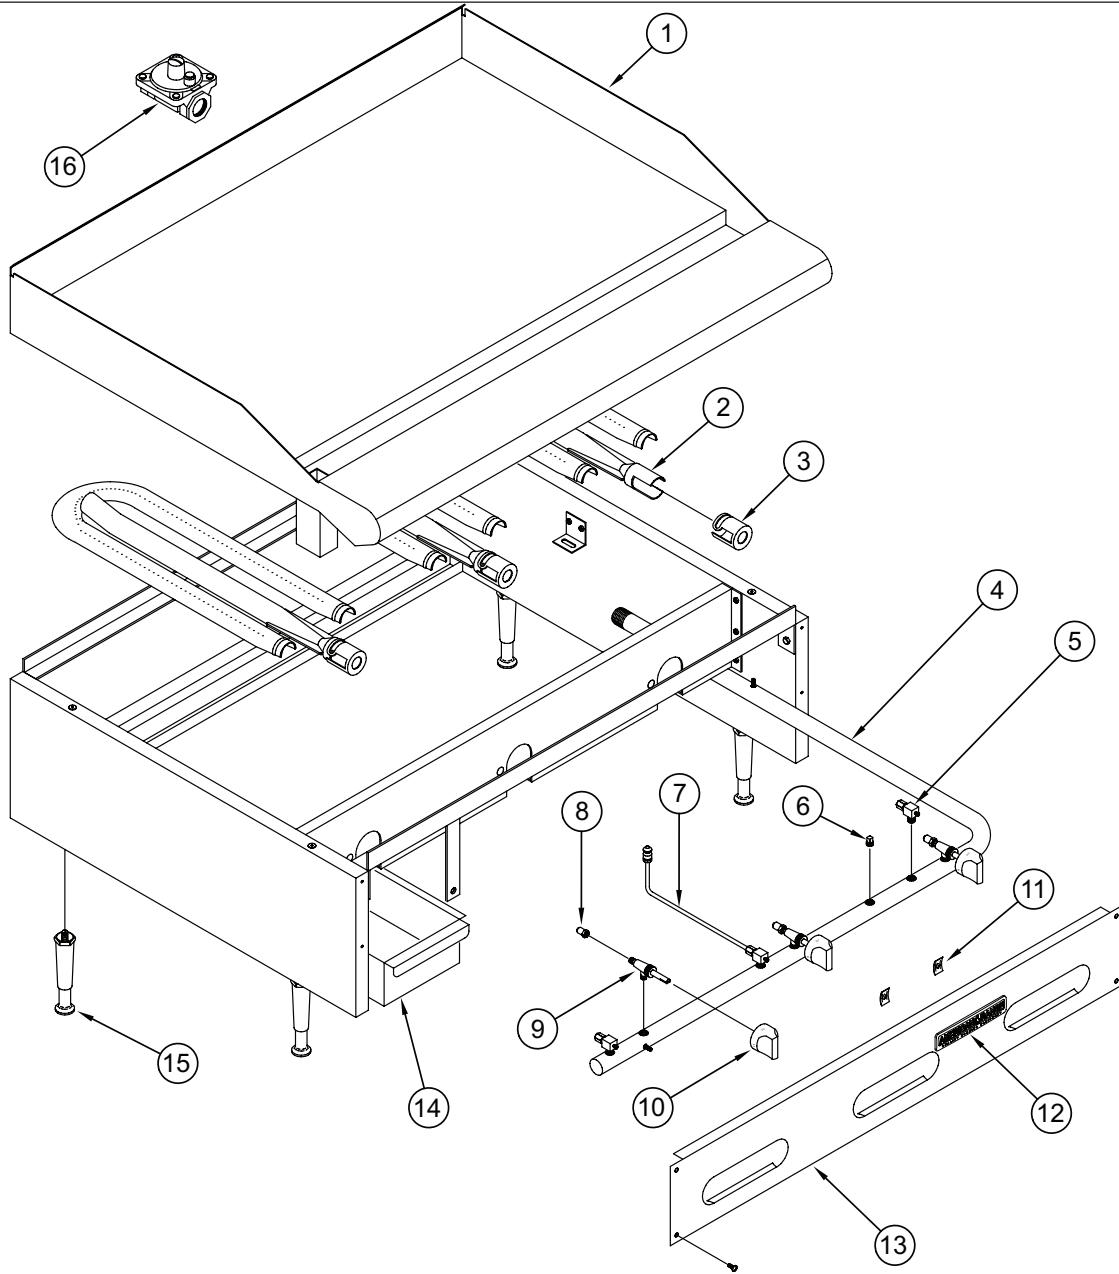

ARMG

3 AIR SHUTTER	5 90° PILOT VALVE	6 1/8 PLUG	7 PILOT TIP ASSY	8 ORIFICE HOOD
9 GAS VALVE	10 ON/OFF KNOB	11 SPEED NUT	12 AMERICAN RANGE QUALITY COOKING EQUIPMENT