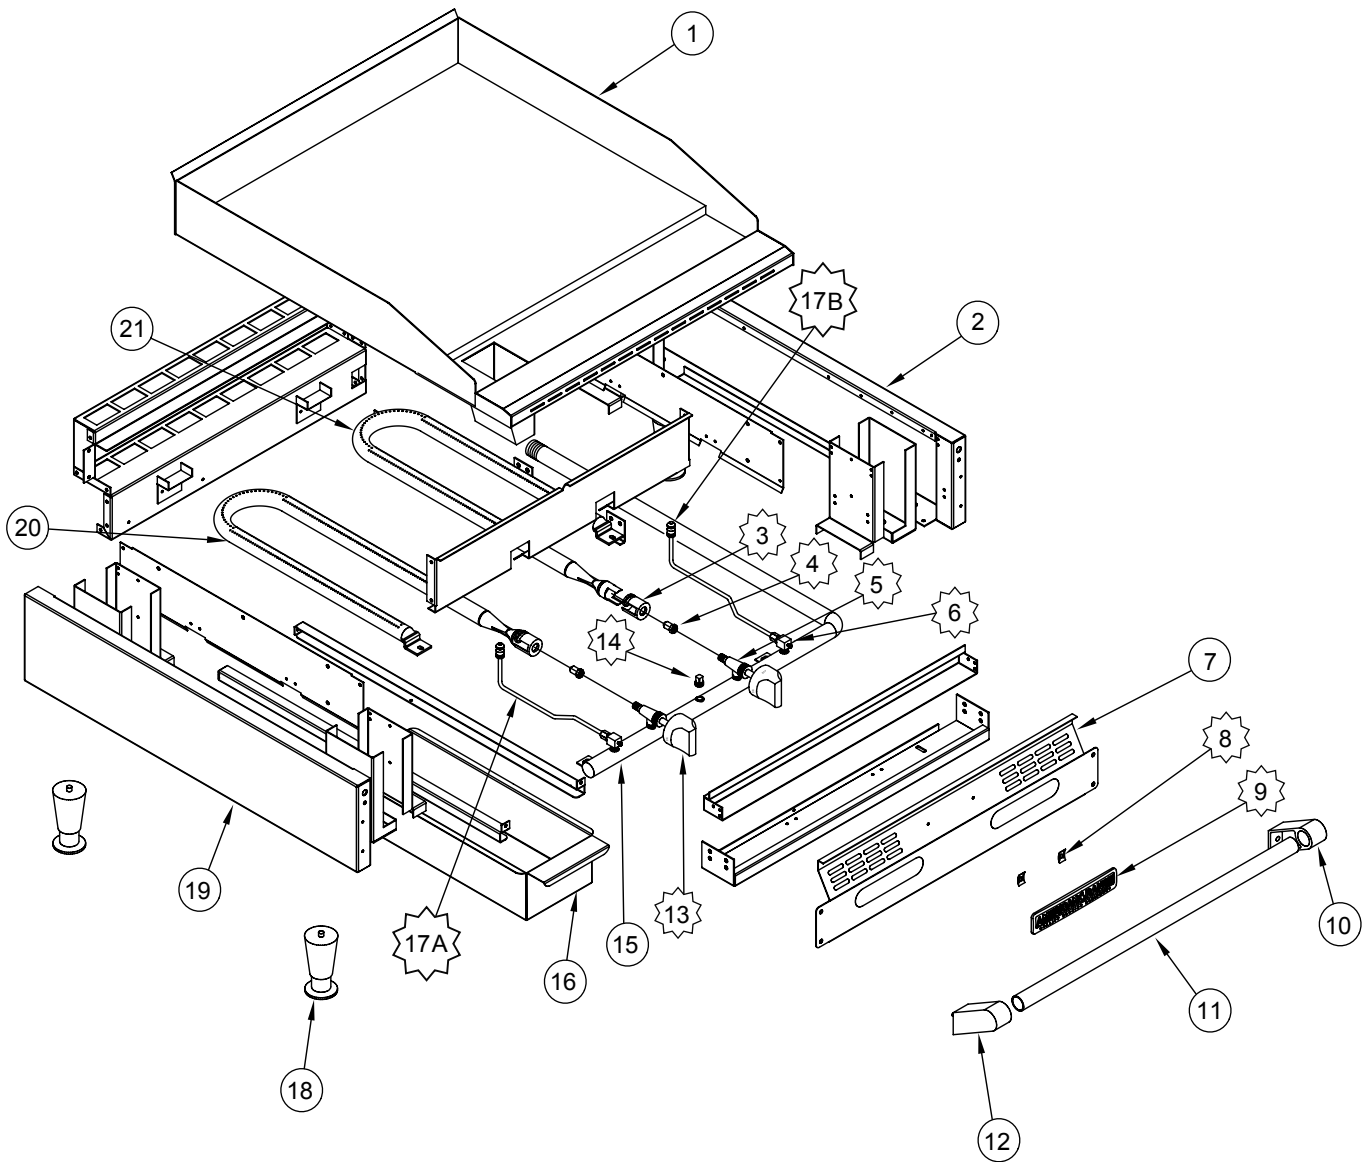

AEMG

3 AIR SHUTTER	4 ORIFICE HOOD	5 GAS VALVE	6 90° PILOT VALVE	8 SPEED NUT	9 AMERICAN RANGE NAME PLATE	13 BLACK ON/OFF KNOB
14 1/8" PLUG	17 PILOT TIP ASSEMBLY