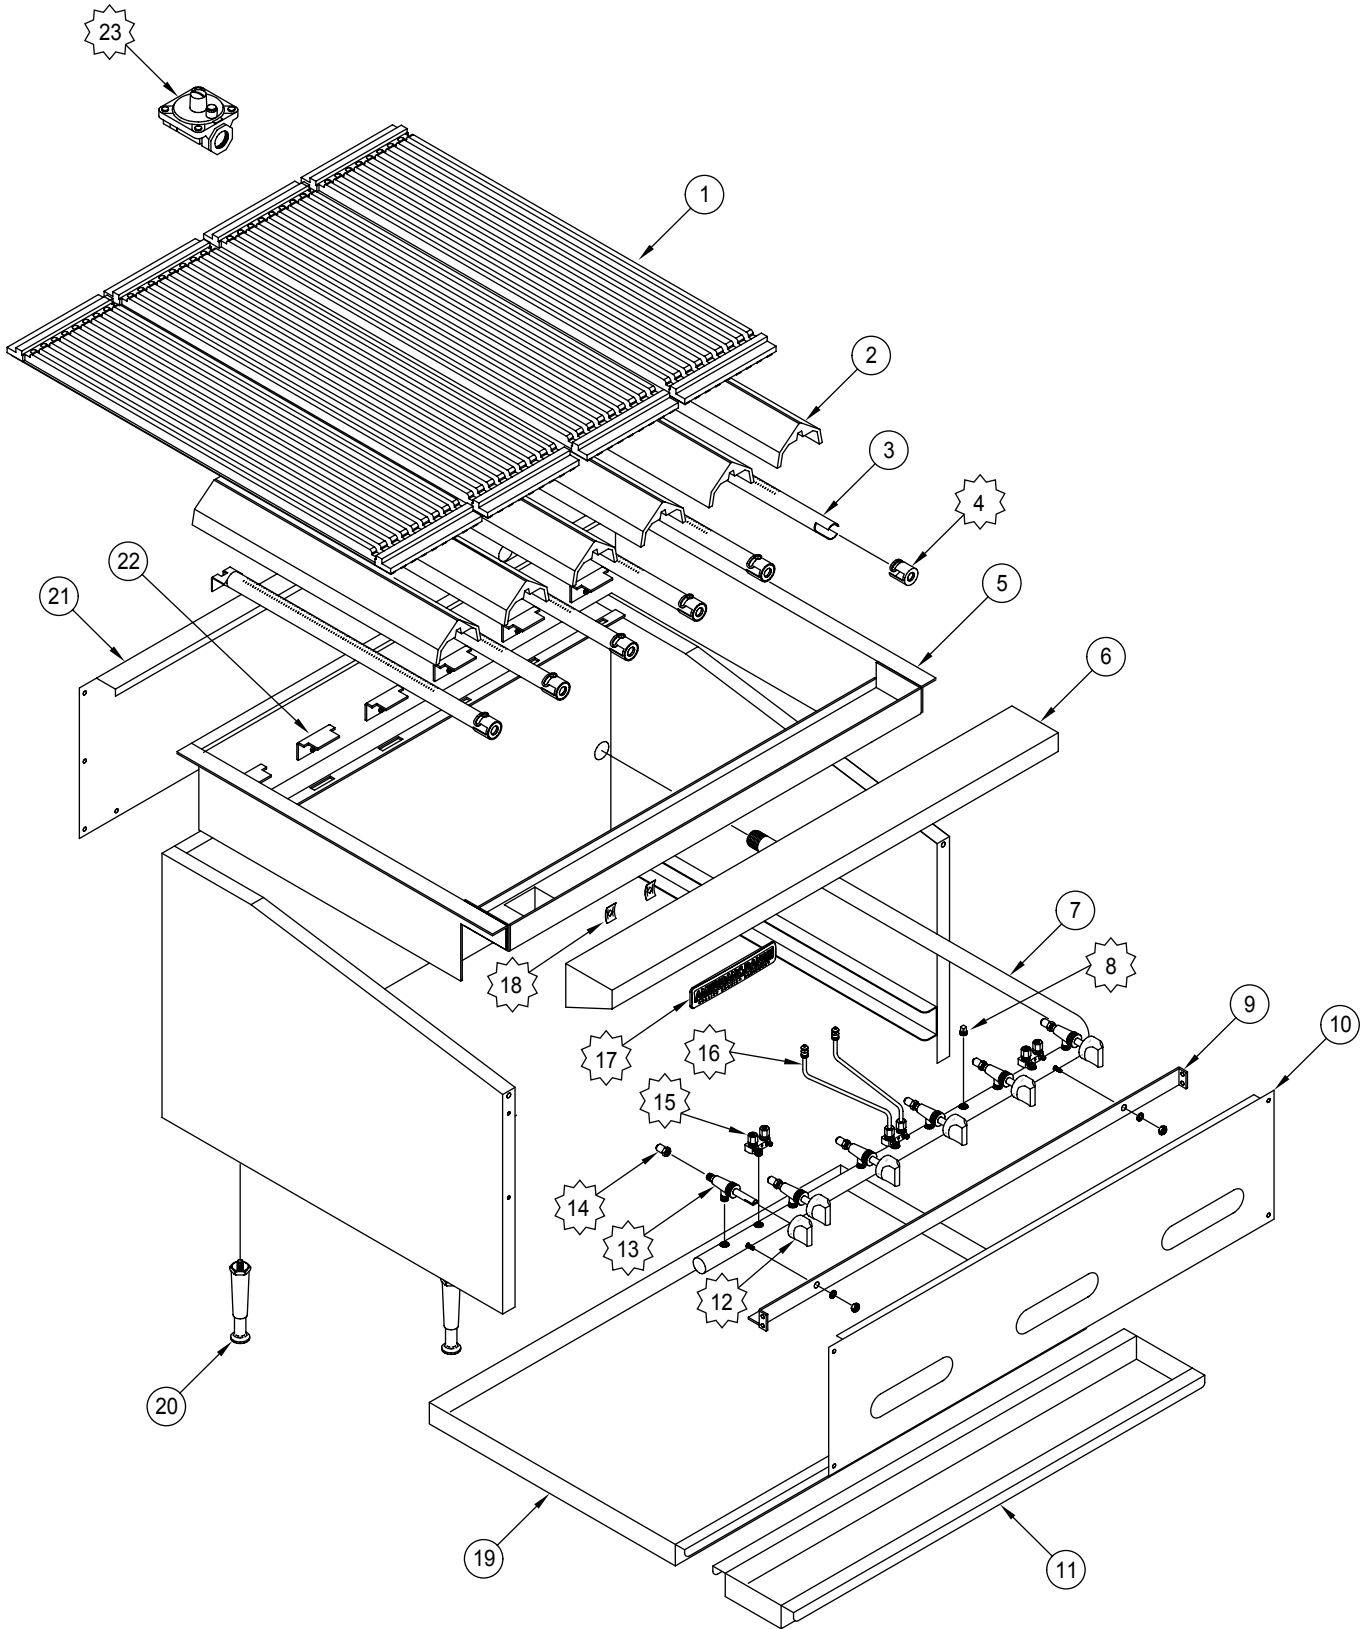

ADJ

ADJ

ITEM NO.	PART NO.	DESCRIPTION
1	A17010	Grate, 9 Bar 5" x 21" Cast Iron ADJ/AMSQ
2	A17004	Cover, Radiant 19.5" Cast Iron 10449
3	A14011	Burner, Broiler ARRB, AERB, ARKB 10468
4	A14036	Air Shutter, 1"
8	A23010	Plug, 1/8" Pipe Hex Black All Manifolds
12	A32001	Knob, Gas On/Off Glossy Black Flat Down
13	A80109	Valve, Gas Manual On/Off UL 10419, AR, ARKB, ARRB, AECB
14	A29004	Orifice Hood, #50 1/2" Brass, 11050 Nat Gas
	A29008	Orifice Hood, #57 1/2" Brass, 11057 LPG Gas
15	A29301	Valve, Dual Gas Pilot 1/8 x 3/16C 10432
16	A29221	Pilot Tip, Assembly ADJ
17	A38000	Name Plate, American Range 8" 10499 Quality Commercial Chrome
18	A44003	Nut, Speed #6 Push Black 10601
20	A35011	Leg, 4" Adjustable Flanged NSF Stainless
23	A80011	Valve, Pressure Regulator 3/4 10481 LPG Gas Set 10.0
	A80110	Valve, Pressure Regulator 3/4 10480 Nat Gas Set 5.
31	A32016	Knob, Ball 1-3/4 3/8 Insert
32	A34004	Spring, Extension ADJ-60/ADJ-72 1-1/16" x 5-1/2" x .120"
	A34007	Spring, Extension ADJ Special 1-1/16" x 4+ ADJ-24 thru ADJ-48"

subject to change without notice.

4		8		12		13		14		15		16	
AIR SHUTTER		1/8" PLUG		ON/OFF KNOB		GAS VALVE		ORIFICE HOOD		3/16 DUAL PILOT VALVE		PILOT TIP ASSY	
17		18		23									
AMERICAN RANGE NAME PLATE		SPEED NUT		REGULATOR