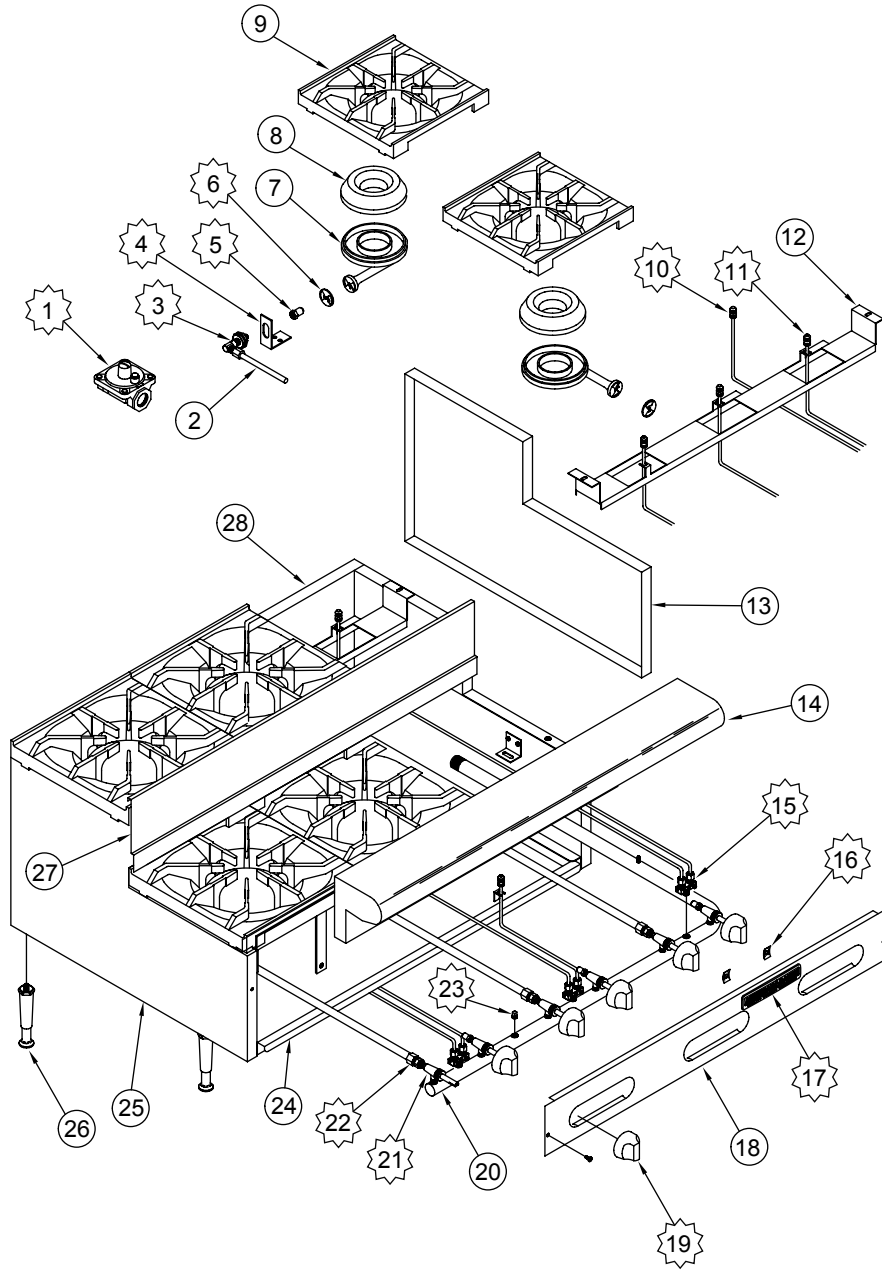

SUHP

REGULATOR	ORIFICE ELBOW	ORIFICE HOOD	AIR SHUTTER	PILOT TIP (LONG) ASSEMBLY	PILOT TIP (SHORT) ASSEMBLY	3/16" DUAL PILOT VALVE
SPEED NUT	AMERICAN RANGE NAME PLATE	BLACK ON/OFF KNOB	GAS VALVE	3/8 ADAPTER FITTING	1/8" PLUG