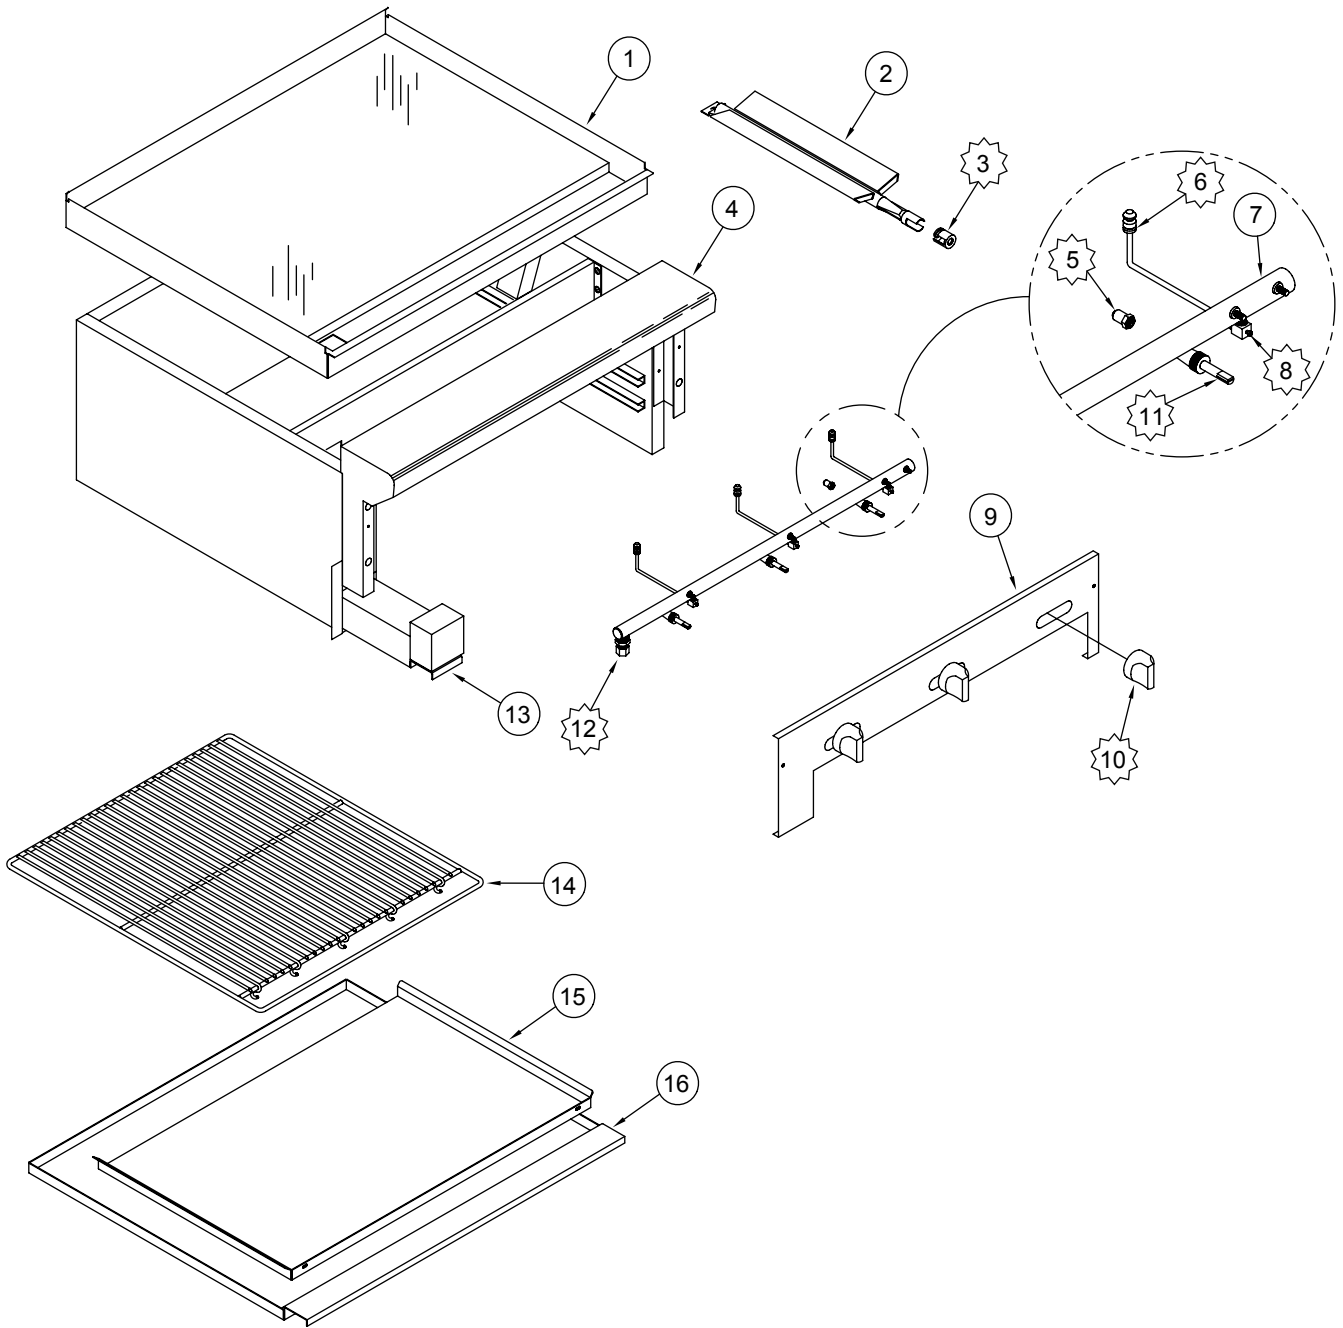

ARGB

ARGB

ITEM NO.	PART NO.	DESCRIPTION
2	A14079	Deflector, Wire Mesh Raised Griddle AR Range (2 per set)
	A14048	Burner, Raised Griddle Broiler 10261 AR Range
3	A14036	Air Shutter, 1"
5	A29005	Orifice Hood, #55 1/2" Brass 11055 LPG Gas
	A29002	Orifice Hood, #46 1/2" Brass 11046 Nat Gas
6	A29206	Pilot Tip, Assembly, Raised Griddle 10245 AR Range
8	A29300	Valve, Pilot Elbow Adjustable 10418 1/8" NPT 3/16" CC
10	A32002	Knob, Gas On/Off Glossy Black Flat Up
11	A80109	Valve, Gas Manual On/Off UL 10419, AR, ARKB, ARRB, AECEB
12	A28000	Fitting, 3/8" CC x 1/4" MIP Brass 10011
13	A99644	Grease Can, Raised Griddle 1230
14	A31022	Rack, 24" Raised Griddle Chrome Pltd 10263-24 NSF 24-5/16" x 19-7/8"
	A31023	Rack, 12" Raised Griddle Chrome Pltd 10263-12 NSF 24-5/16" x 7-1/2"
	A31024	Rack, 36" Raised Griddle Chrome Pltd 10263-36 NSF 31-5/16" x 24-7/16"
	A31026	Rack, 48" Raised Griddle Chrome Pltd 10263-48 NSF 43-5/16" x 23-7/16"
15	A99630	Drip Pan, 24" Raised Griddle 1217-24 AR Range
	A99631	Drip Pan, 36" Raised Griddle 1217-36 AR Range
	A99633	Drip Pan, 48" Raised Griddle 1217-48 AR Range
16	A99640	Crumb Tray, 12" Raised Griddle 1220-12 AR Range
	A99641	Crumb Tray, 24" Raised Griddle 1220-24 AR Range
	A99642	Crumb Tray, 36" Raised Griddle 1220-36 AR Range
	A99734	Crumb Tray, 48" Raised Griddle 1220-48 AR Range

subject to change without notice.