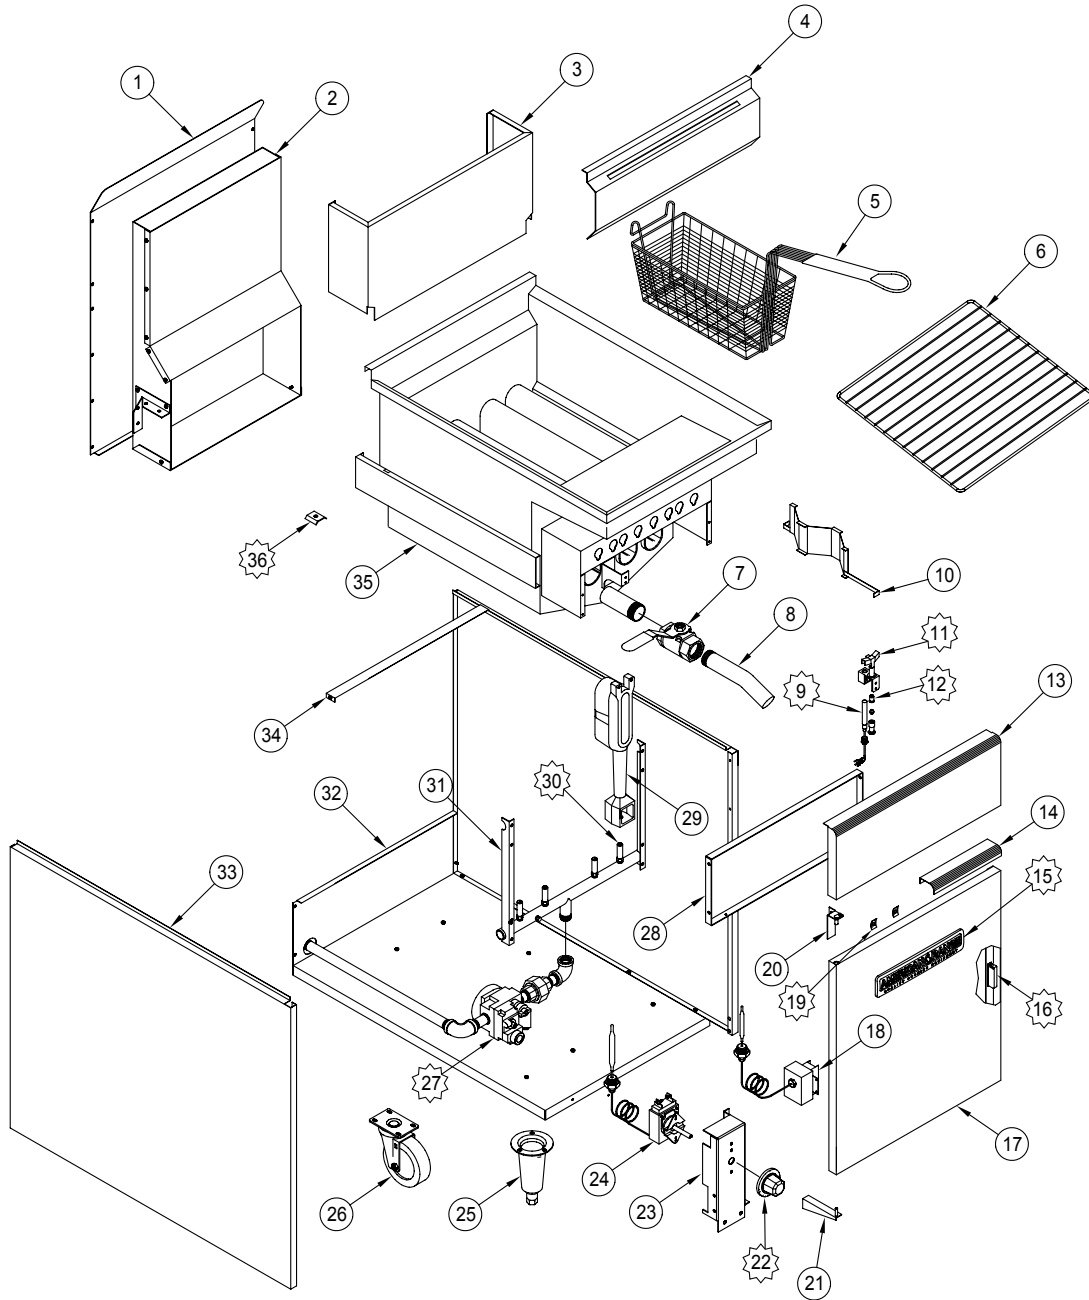

AF-75

9 THERMOPILE	11 PILOT	12 ORIFICE BELL	15 AMERICAN RANGE NAME PLATE	16 DOOR MAGNET	19 SPEED NUT	22 KNOB THERMOSTAT
27 GAS VALVE	30 ORIFICE HOOD	36 PROBE HOLDER