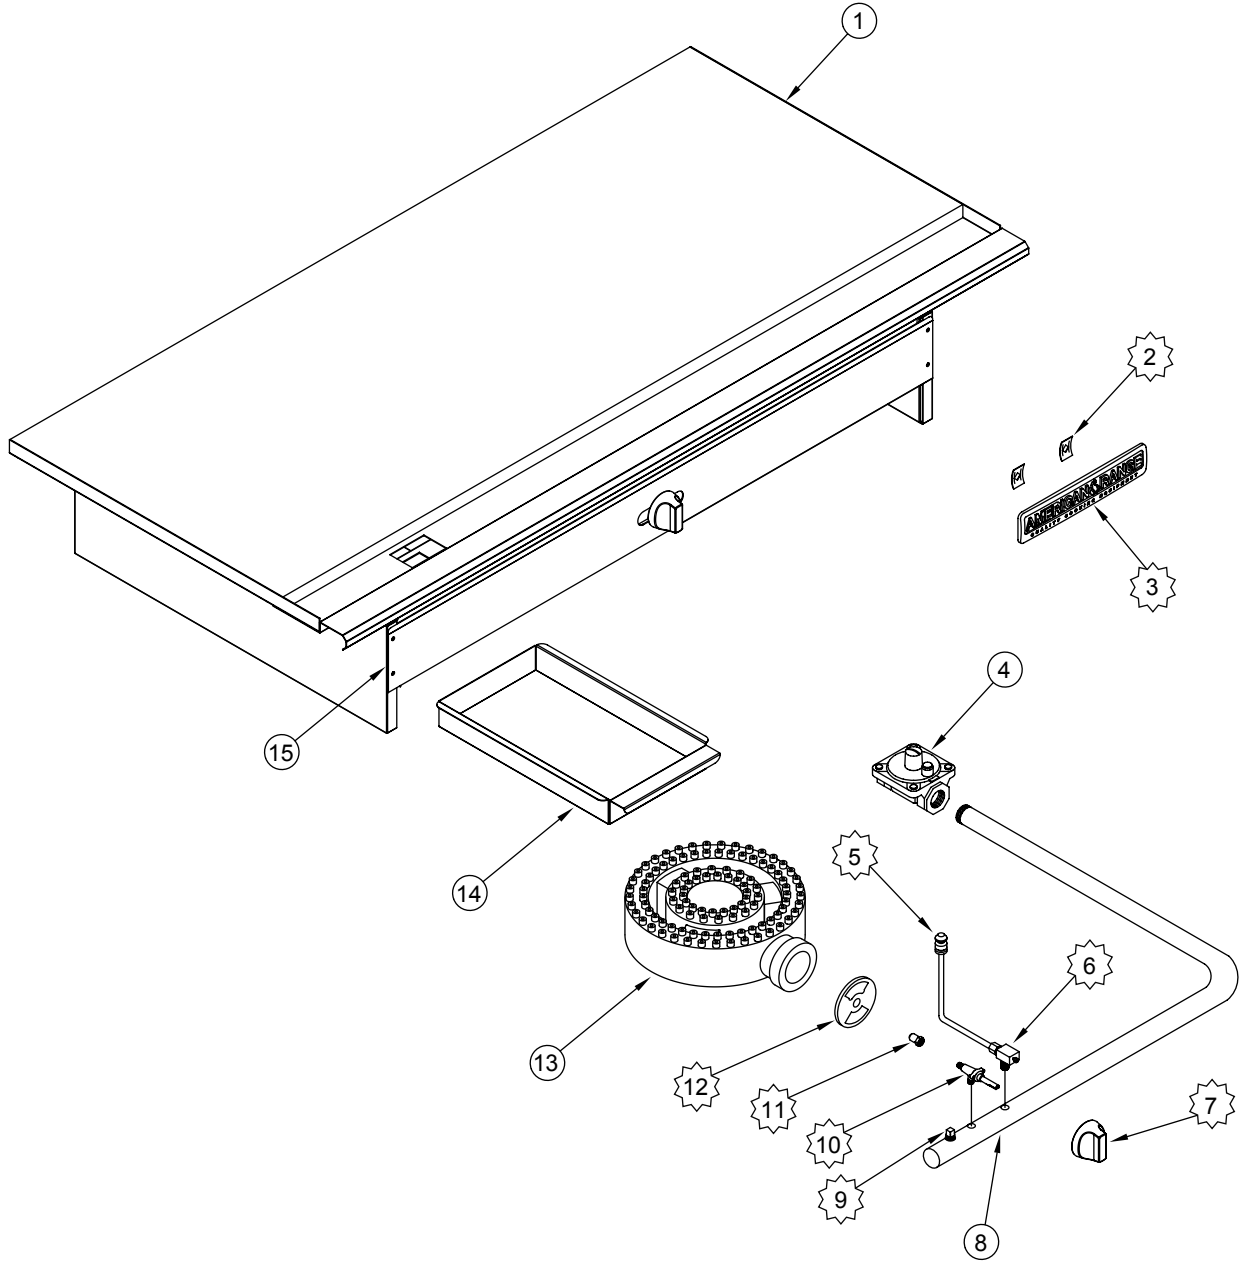

ARTY

2 SPEED NUT	3 AMERICAN RANGE NAME PLATE	5 PILOT TIP ASSY	6 90° PILOT VALVE	7 ON/OFF KNOB	9 1/8" PLUG	10 GAS VALVE
11 ORIFICE HOOD	12 AIR SHUTTER					

DESIGNED & BUILT IN USA

13592 Desmond St., Pacoima, CA 91331 818.897.0808 888.753.9898 www.americanrange.com

AMERICAN RANGE