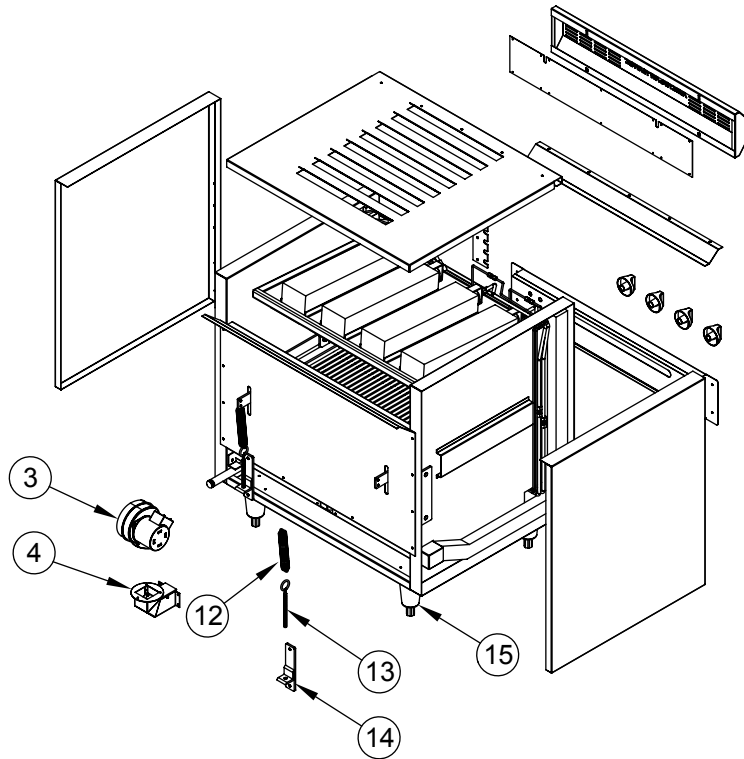

BACK ISOMETRIC VIEW