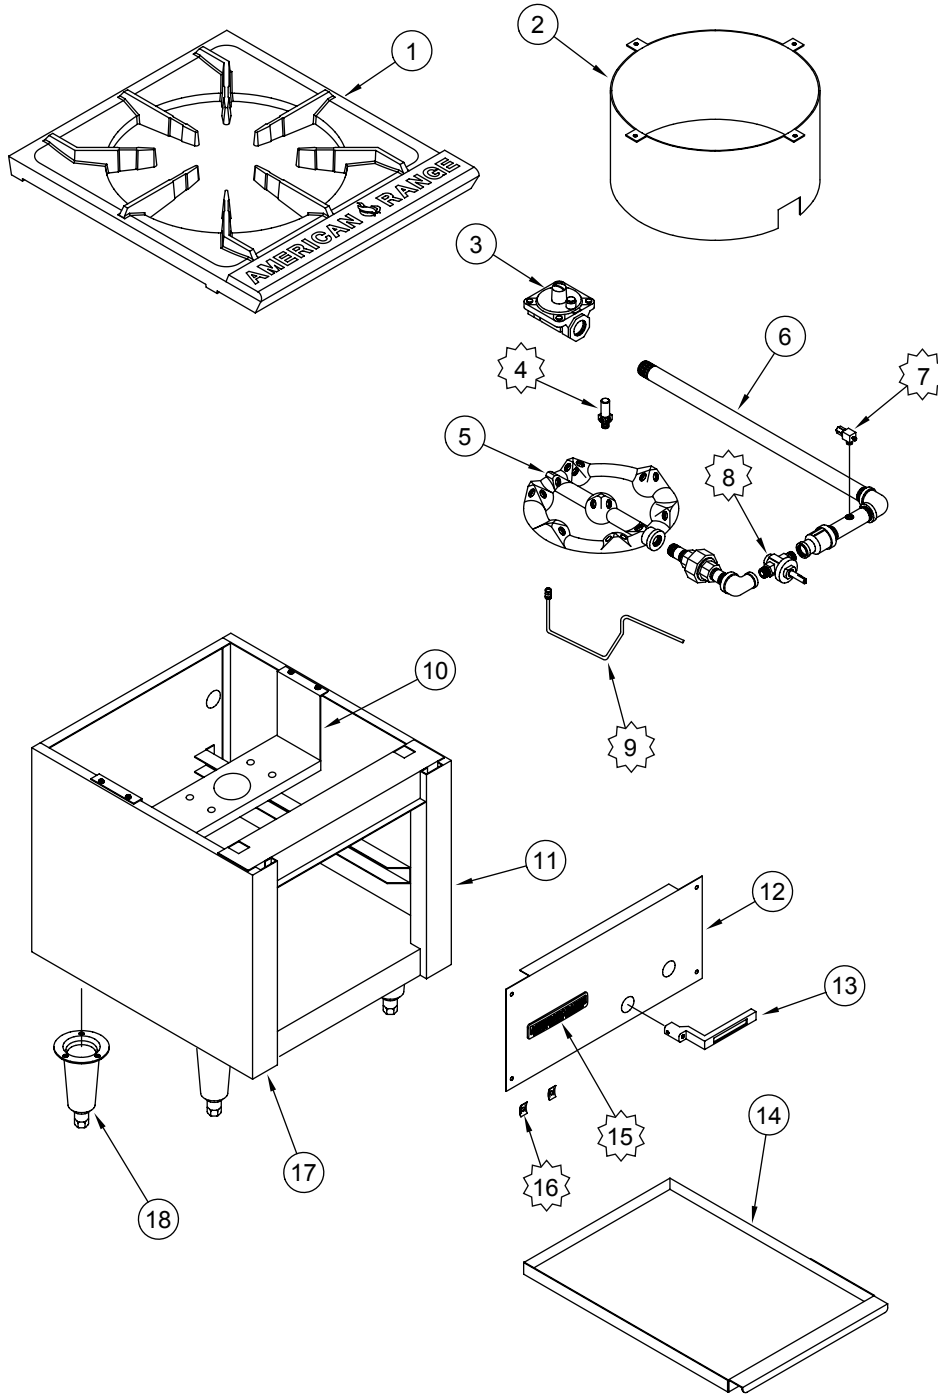

ARSP-J

4

7

8

9

15

16

SPEED NUT

ARSP-J

ITEM NO.	PART NO.	DESCRIPTION
1	A17006	Grate, Top Stock Pot 18" x 21" 10453 ARSP-J
2	A80127	Jet Burner Cylinder for ASRP18 10272 ARSP-J, Stock Pot
3	A80110	Valve, Pressure Regulator 3/4 10480 Nat Gas Set 5
	A80011	Valve, Pressure Regulator 3/4 10481 LPG Gas Set 10.0
4	A29051	Orifice, #63 Nat Gas Jet Burner 10020 23-Tip ARSP-J/ARWR-L
	A29050	Orifice, #73 LPG Gas Jet Burner 10021 23-Tip ARSP-J/ARWR-J
5	A14034	Burner, Jet 23 Tip #63 Hood Nat Gas 10478N
	A14035	Burner, Jet 23 Tip #73 Hood LPG Gas 10478L
6	A80130	Manifold, ARSP-J, Assembly 10511 Elbow and Union Incl.
7	A29300	Valve, Pilot Elbow Adjustable 10418 1/8 NPT 3/16 CC
8	A80106	Valve, Gas Ball 1/2" x 1/2" ARSP 10492
9	A29217	Pilot Tip Assembly, ARSP-J
10	1411	Hanger, Jet Burner ARSP-J
11	A99615	Side Panel, ARSP-18 Rt Side 1405
12	A80131	Valve Cover, ARSP-J 10275
13	A32108	Handle, Gas Valve ARSP-J, ARWR-J 10493
14	A80126	Crumb Tray, ARSP-18, ARSP-J 10271
15	A38000	Name Plate, American Range 8" 10499 Quality Commercial Chrome
16	A44003	Nut, Speed #6 Push Black 10601
17	A99614	Side Panel, ARSP-18 Lt Side 1406
18	A35001	Leg, 6" Cone 3" Adjustable Bullet Chrome Plated NSF

subject to change without notice.