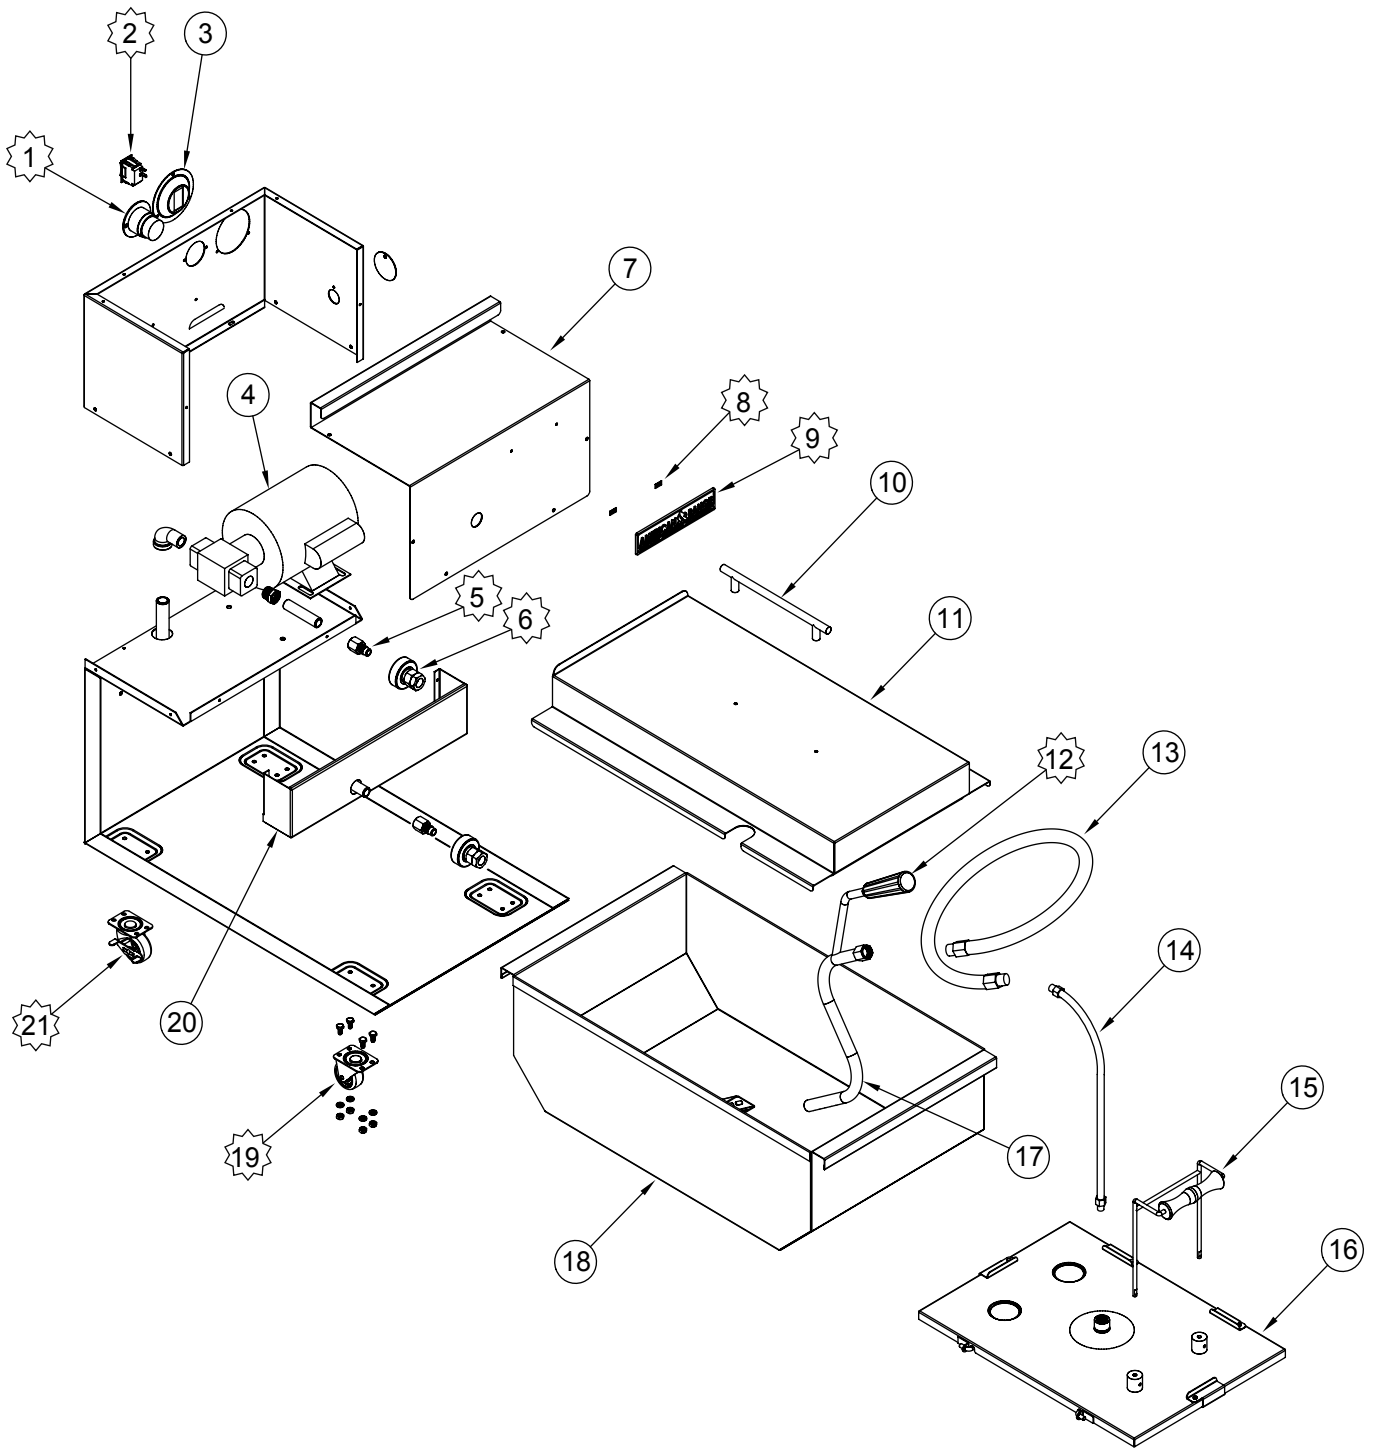

ARPF5

ARPFS

ITEM NO.	PART NO.	DESCRIPTION
1	A20047	Receptacle, Inlet NEMA 5-1 15A 71816 ARPFS 125V 2 pole 3 wire
2	A10001	Switch, Rocker On/On/Mainth ARPFS Series
3	71684	Cap, Switch 18GA 430 71684 ARPFS
4	A16101	Pump, Hot Oil Motor 1/3HP 1725/71809 115V 50/60HZ S23A
5	A16109	Fitting, 3/8" NPT Quick Disconnect 71807 ARPFS Stainless
6	A16111	Fitting, 3/8" Quick Disconnect 71812 ARPFS Assembly
8	A44003	Nut, Speed #6 Push Black
9	A38000	Name Plate, American Range 8" 10499 Quality Commercial Chrome
10	A16113	Handle, Lid 10" Satin Finish 71970 ARPFS
11	A16114	Cover, Oil Tank 18GA 430 71709 ARPFS-35/50
	A16115	Cover, Oil Tank 18GA 430 71709 ARPFS-85
12	A16201	Wand Handle
13	A16108	Hose, Drain 62" Long
14	A16107	Hose, Pick-Up 21" Long 71818 ARPFS
15	A16205	Handle, Assembly Complete 71705 ARPFS
16	A16119	Housing, Filter Assembly Pad ARPFS-35/50
	A16119	Housing, Filter Assembly Pad ARPFS-85
17	A16199	Wand, Oil Refill Assembly 71824 ARPFS
18	A16116	Tank, Oil Weld Assembly ARPFS-35/50
	A16117	Tank, Oil Weld Assembly ARPFS-85
19	A35023	Caster, 2" Rigid No Brake NFS 71801 ARPFS
20	71689	Cover, Oil Inlet 20GA 430 71689 ARPFS
21	A35024	Caster, 2" Swivel W/Brake NFS ARPFS

subject to change without notice.

  RECEPTACLE	 SWITCH, ON/OFF	 QUICK-CONNECT 3/8 MALE	 QUICK-CONNECT 3/8 FEMALE	 SPEED NUT	 AMERICAN NAME PLATE	 WAND HANDLE
  CASTER SCREW SET	 2" RIGID CASTER	 2" SWIVEL CASTER W/BRAKE