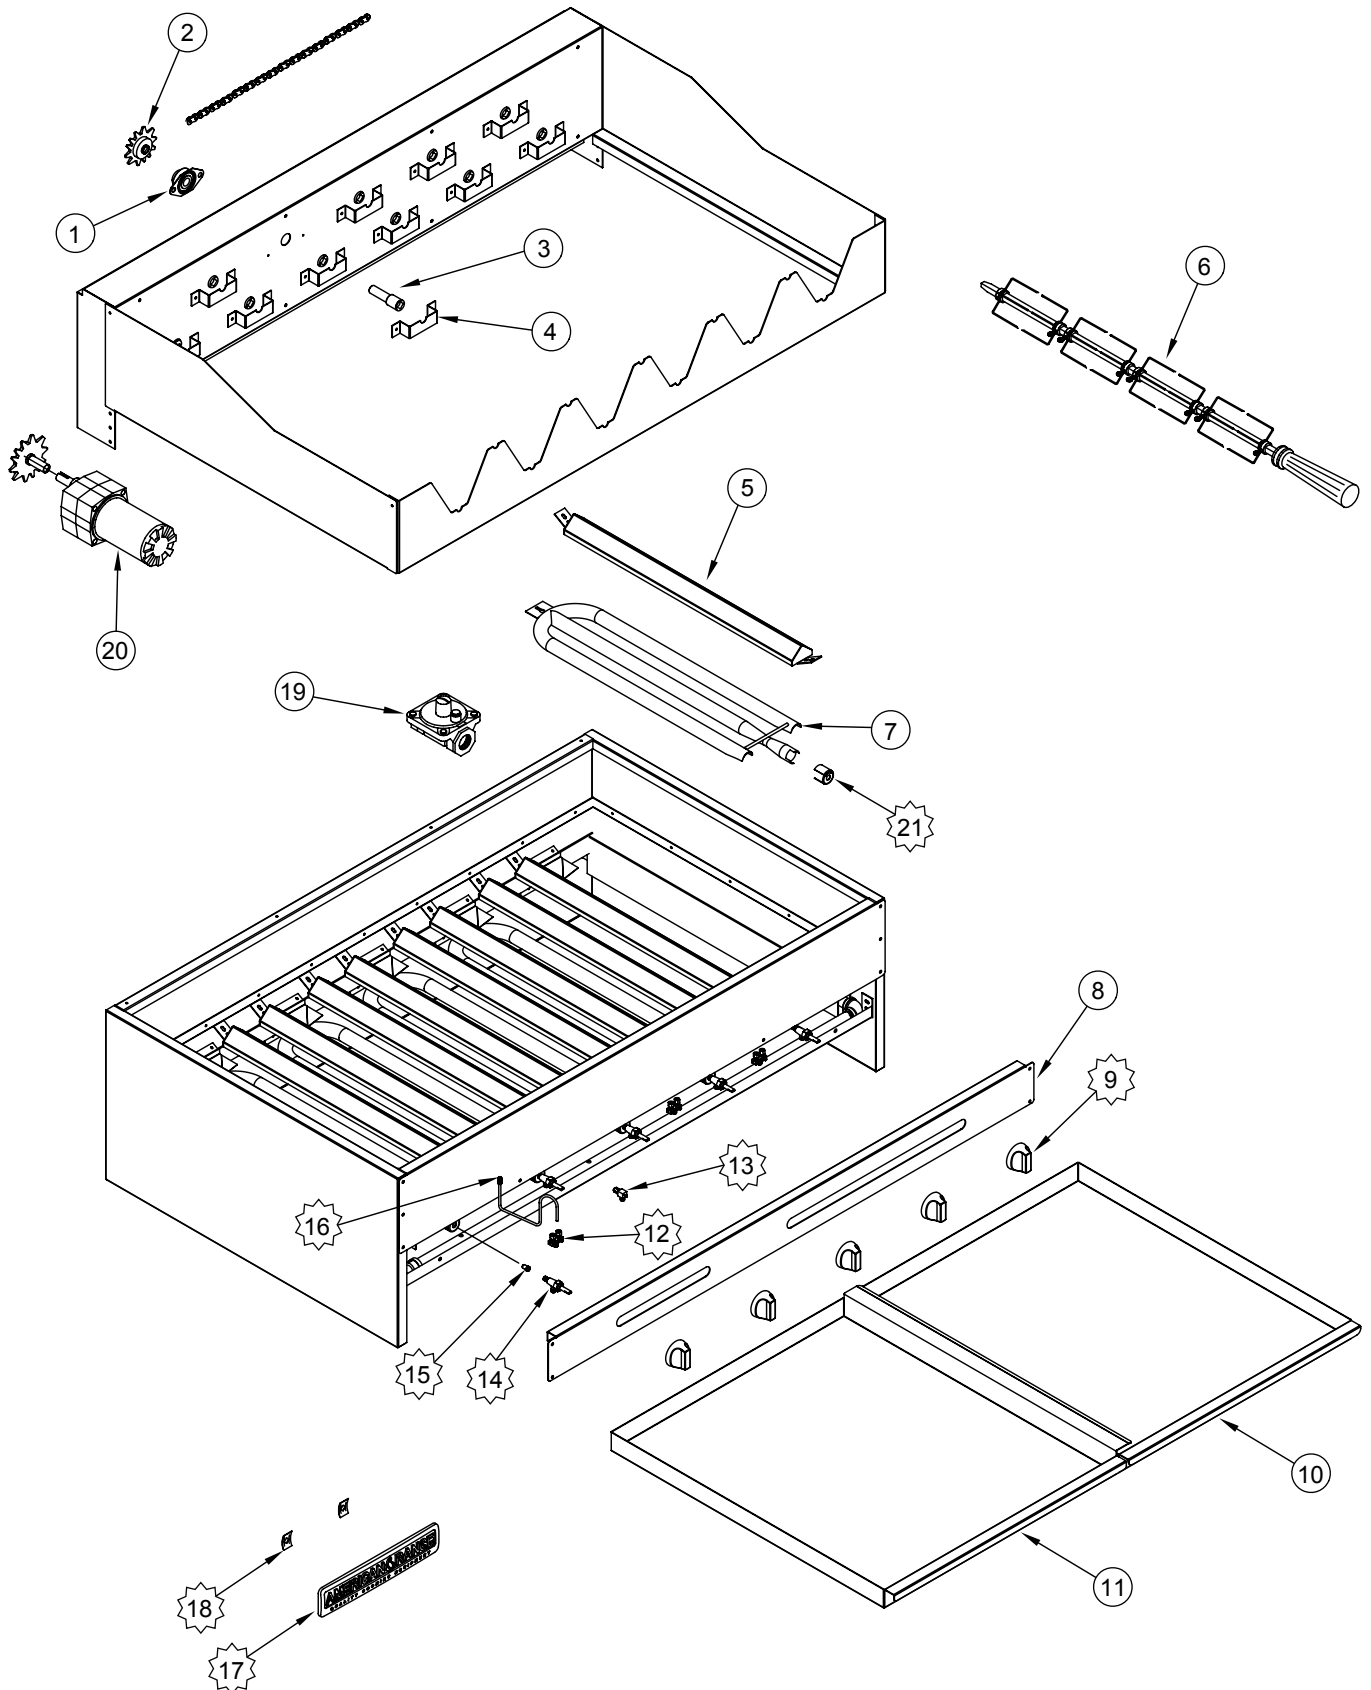

AHS

AHS

ITEM NO.	PART NO.	DESCRIPTION
1	A40005	Bearing, High Heat Flange 3/4" 10429 Bore w/3 Set Screws
2	A43020	Sprocket, 3/4" ID 35 Chain
3	A40004	Socket, Spit Assembly
5	71939	Radiant Shield for 27" Depth
	70741	Radiant Shield for 36" Depth
6	A31100	Spit, ACB 4/7/14 Complete Assy All Heavy Duty Stainless Steel
	A31016	Spit Fork, ACB Double 2 Prong 10498 304 Stainless Steel
	A31015	Spit Fork, ACB Single 2 Prong 10497 304 Stainless Steel
	A43024	Spindle, ACB Spit Rod New Style 304 Stainless Steel
	A32120	Handle, ACB-7/14 (New Style) No Slip Grip 3/8-16 Brass Insert
7	A14030	Burner, AHS Horizontal Chicken Broiler 36" Depth
	A14004	Burner for 27" Depth
9	A32001	Knob, Gas On/Off Glossy Black Flat Down
10	70743	Right Side Grease Tray for AHS-6036
	71944	Right Side Grease Tray for AHS-6027
	71947	Right Side Grease Tray for AHS-4836
	71945	Right Side Grease Tray for AHS-4827
11	70744	Left Side Grease Tray for AHS-6036
	71943	Left Side Grease Tray AHS-6027
	71946	Left Side Grease Tray for AHS-4836
	71942	Left Side Grease Tray AHS-4827
12	A29300	Valve, Pilot Elbow Adjustable 10418 1/8" NPT 3/16" CC
13	A29301	Valve, Dual Gas Pilot 1/8" x 3/16" C 10432
14	A80109	Valve, Gas Manual On/Off UL 10419
15	A29021	Orifice Hood # 35, 1/2" Brass for 36" Depth
	A29000	Orifice Hood # 39, 1/2" Brass for 27" Depth
	A29047	Orifice Hood # 49, 1/2" Brass for 36" Depth
	A29001	Orifice Hood # 52, 1/2" Brass for 27" Depth
16	A29242	Pilot, Tip Assembly AHS Broiler 71941
17	A38000	Name Plate, American Range 8" 10499 Quality Commercial Chrome
18	A44003	Nut, Speed #6 Push Black 10601
19	A80110	Valve, Pressure Regulator 3/4" 10480 Nat Gas Set 5.
	A80011	Valve, Pressure Regulator 3/4" 10481 LPG Gas Set 10.0
20	A91001	Motor, Gear ACB-7/14 120V 10410-1 Spec. Output Shaft