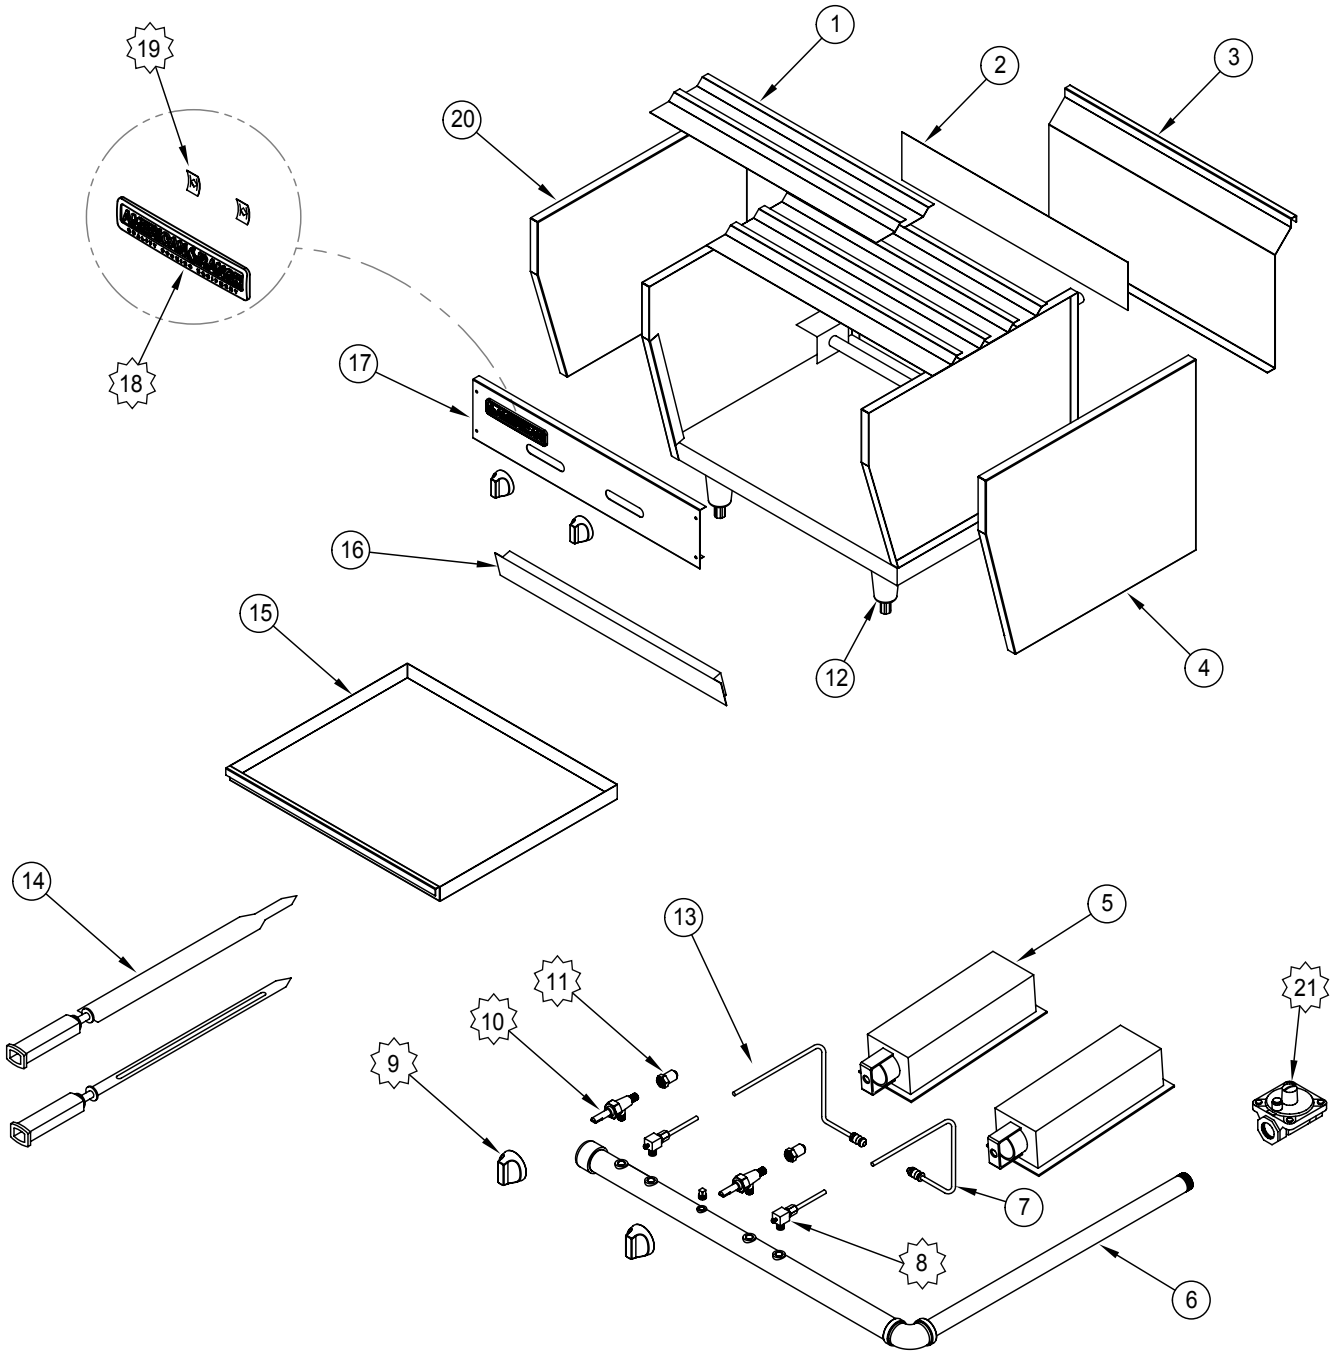

AROB

AROB

ITEM NO.	PART NO.	DESCRIPTION
5	A14050	Burner, Infrared 19-3/4" x 8" AROB
7	A29232	Pilot, Tip Right Assembly Single AROB
8	A29300	Valve, Pilot Elbow Adjustable 10418 1/8NPT 2/16 CC
9	A32001	Knob, Gas On/Off Glossy Black Flat Down
10	A80109	Valve, Gas Manual On/Off UL 10419, AR, ARKB, ARRB, AECB
11	A29003	Orifice Hood, #53 1/2" Brass Flat Head/MSD LPG Gas AROB
	A29012	Orifice Hood, #43 1/2" Brass 11043 AROB Nat Gas
12	A35001	Leg, 6" Cone 3" Adjustable Bullet Chrome Plated
13	A29231	Pilot, Tip Left Assembly Single AROB
14	A31043	Skewer, (Shish Kabob) w/Handle Heavy Duty Stainless ARKB
	A31044	Skewer, (Lule Kabob) w/Handle Heavy Duty Stainless ARKB
18	A38000	Name Plate, American Range 8" 10499 Quality Commercial Chrome
19	A44003	Nut, Speed #6 Push Black 10601
21	A80110	Valve, Pressure Regulator 3/4 10480 Nat Gas Set 5
	A80011	Valve, Pressure Regulator 3/4 10481 LPG Gas Set 10.0

subject to change without notice.