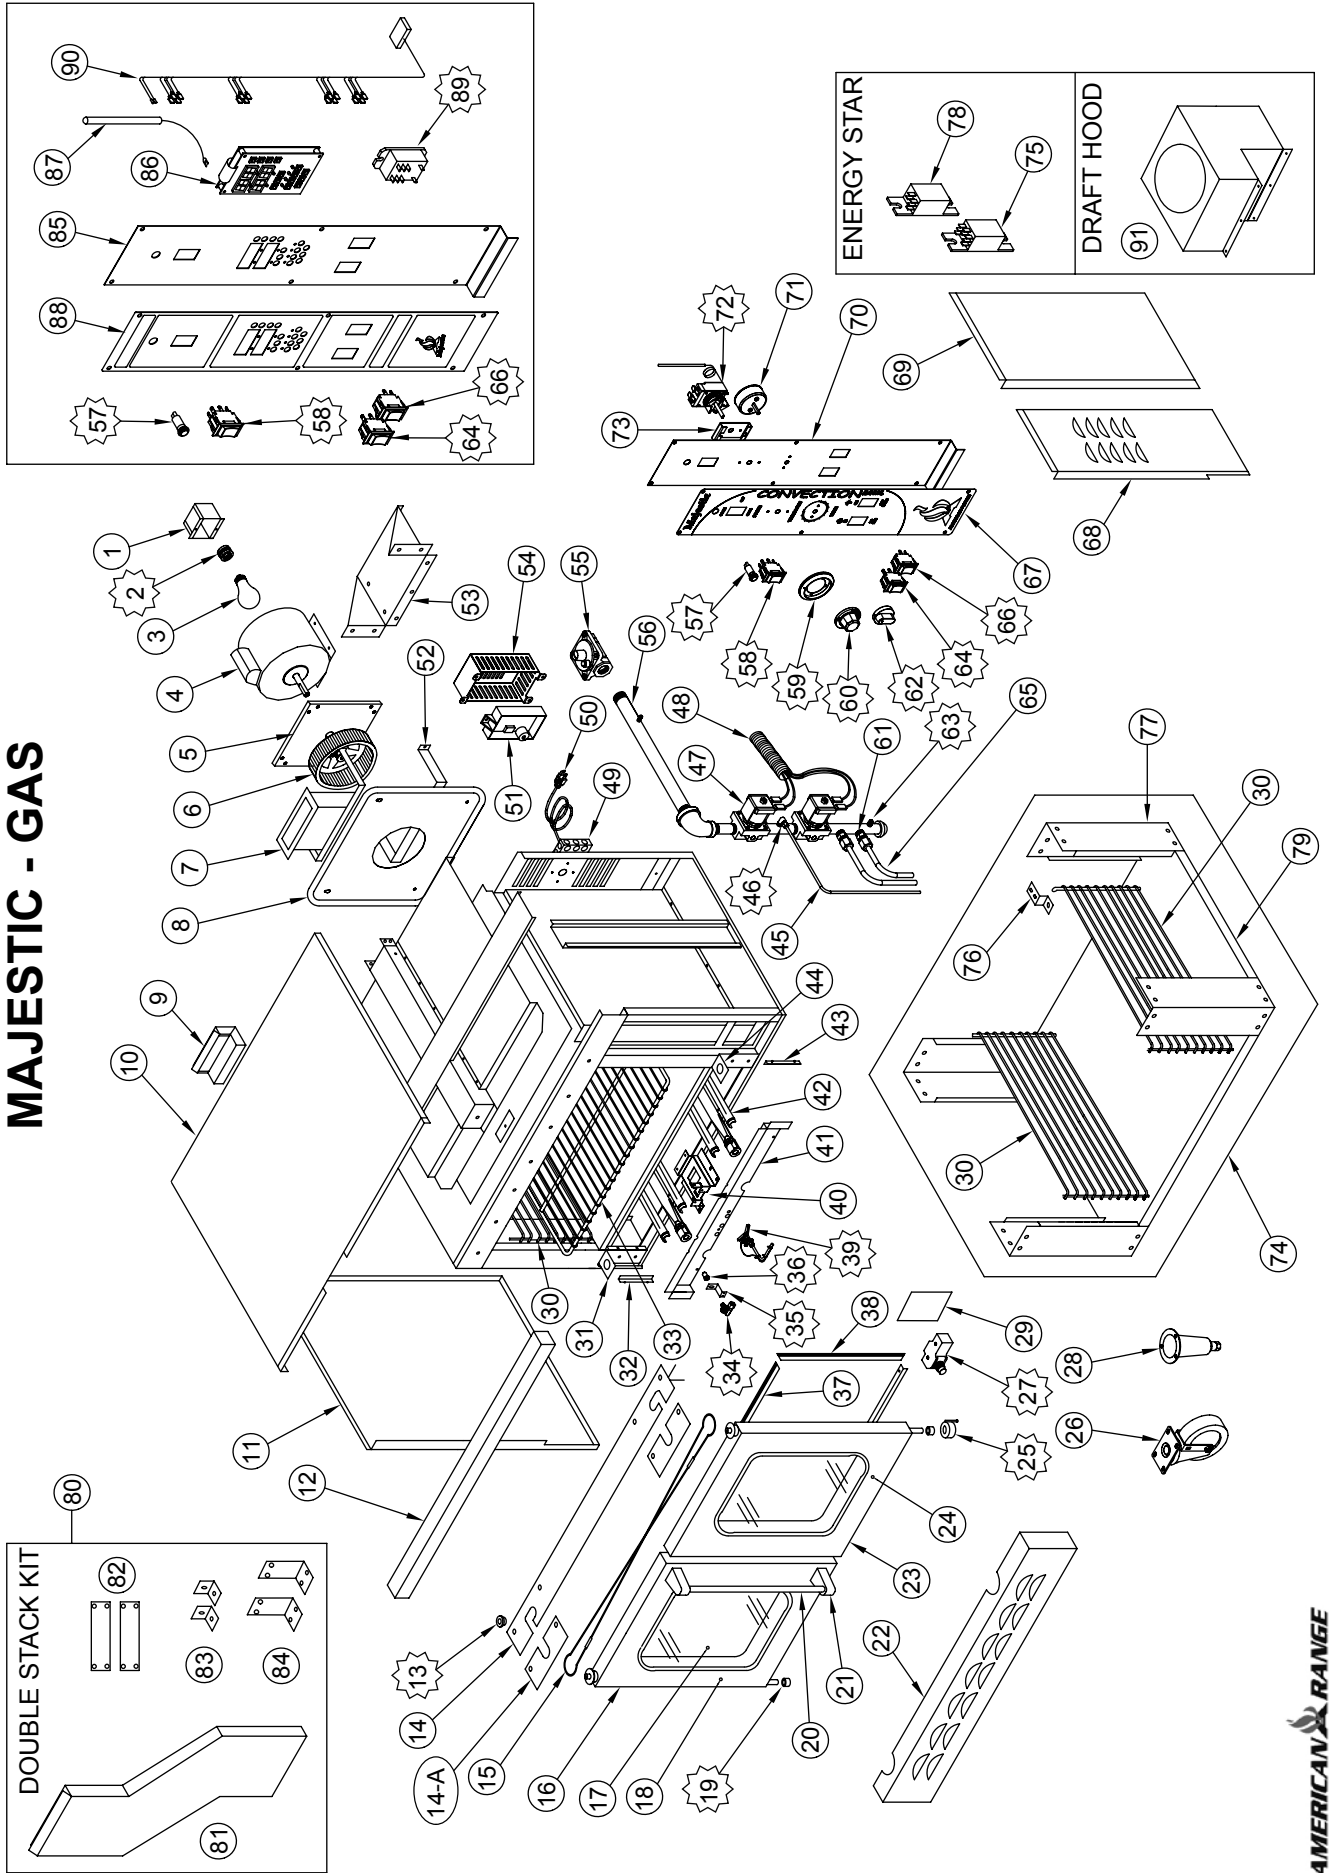

MAJESTIC CONVECTION OVEN STANDARD & BAKERY DEPTH

MAJESTIC - GAS

MAJESTIC - GAS

ITEM NO.	PART NO.	DESCRIPTION
1	A10022	Box, Light Heavy Duty Stainless M/MSD
2	A20000	Socket, Light Porcelain Base 10445 M/MSD/ACB Series
3	A20001	Bulb, Light Frosted 40W 130V M/MSD
4	A91000	Motor, 1/2 HP 50/60HZ 1PH M1/MSD 1725/1140 RPM 115V
	A91014	Motor, 1/2 HP 50/60HZ 1725/1140 ME/MESD 200-230V 60/50 HZ
5	A52530	Mounting Plate, Motor Assembly Insulated M/MSD Series
6	A91201	Blower, Motor Wheel w/Stainless Set Screws M/MSD Series
	A42175	Screw, Set 8mm x 16mm Socket SS M/MSD Blower Wheel
7	A53022	Snorkel, Vent Tube Assembly M/MSD
8	A52497	Cover, Blower Wheel M/MSD Series Heavy Duty Stainless
9	A99324	Flue, Box, Oven M/MSD
10	A99445	Panel, Top Bakery Depth Heavy Duty Stainless M/MA Series
	A99625	Panel, Top Standard Dept Heavy Duty Stainless MSD Series
11	A99444	Panel, Side Left Bakery Depth Heavy Duty Stainless M/MA
	A99622	Panel, Side Left Standard Depth Heavy Duty Stainless MSD Series
12	A99281	Cover, Top Trim M/MSD Series Heavy Duty Stainless
13	A43000	Bushing, Oilite Bronze Flanged M/MSD Series
14	A99341	Bracket, Door Support Channel 1755B New Style MDS/Majestic
14A	A99303	Bracket, Door Bushing Locking
15	A99306	Chain Assembly, M/MSD Door Closing w/Cast Iron Turnbuckle
	A43108	Chain, Door Chain Assembly M/MSD Series
	A43101	Link, Door Chain Assembly M/MSD Series
	A43005	Rod, 1CV 1/4" x 3" Rt/Lt M/MSD Series
	A43006	Rod, 1CV 1/4" x 20" Rt/Lt AFROM1
	A43001	Turnbuckle, 1CV Alum Body M/MSD Series
16	A99263	Door, Solid Stainless Left Hand Assembly w/Pullarm M/MSD Series
	A99264	Door, Glass Window Pack Stainless Left Side w/Pullarm M/MSD Series

subject to change without notice.

2 LIGHT SOCKET	13 5/8 BUSHING	19 BEARING SLEEVE BRONZE 1/2"IDx3/4"ODx1/2"LG	25 SWITCH ACTIVATOR	27 DOOR SWITCH	34 3/8" CC ORIFICE ELBOW	35 BRACKET ORIFICE ELBOW
36 ORIFICE HOOD	39 PILOT TIP ASSEMBLY	46 3/8" x 1/8" NPT PILOT ELBOW	57 INDICATOR LIGHT	58 "ON/OFF/COOL" SWITCH	59 BEZEL	60 KNOB, MANUAL
62 TIMER KNOB	63 1/8" NPT PLUG	64 HI/LOW SWITCH	66 MOMENTARY SWITCH	72 KXT THERMOSTAT		

DESIGNED & BUILT IN USA

13592 Desmond St., Pacoima, CA 91331 818.897.0808 888.753.9898 www.americanrange.com

AMERICAN RANGE