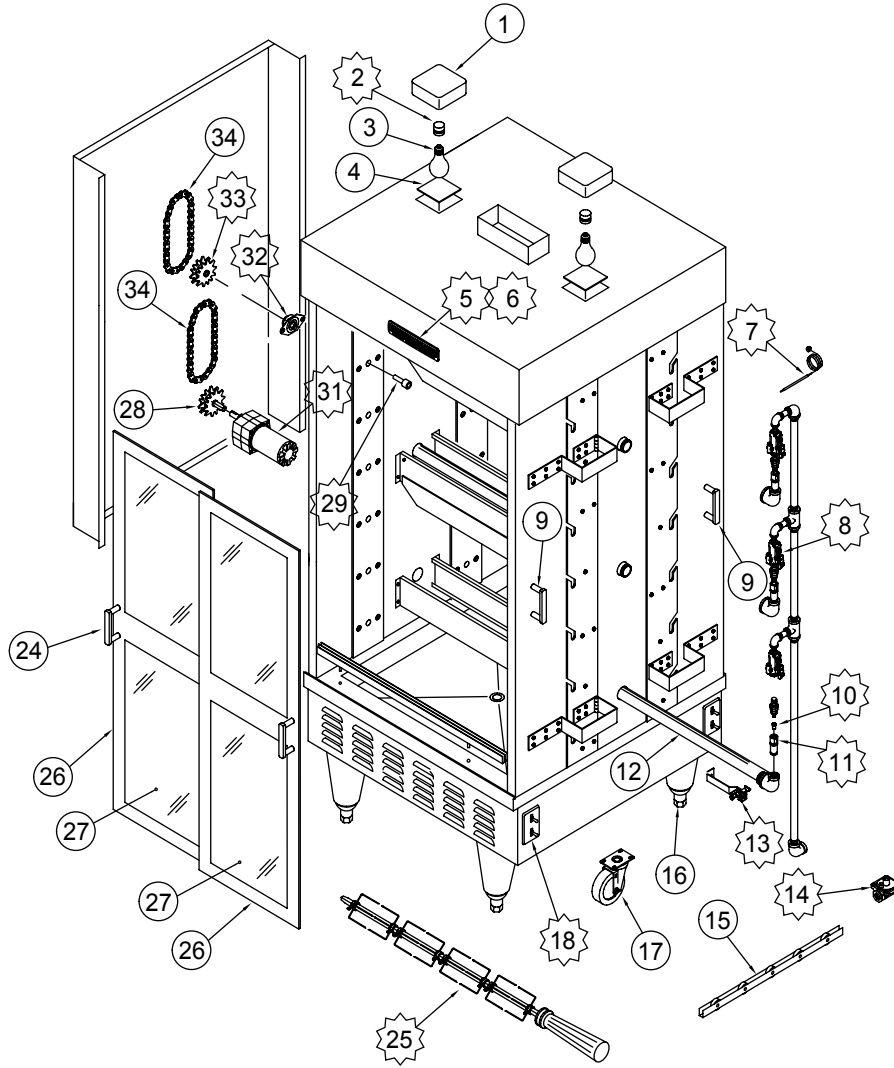

ACB-14

  BULB SOCKET	 AMERICAN RANGE NAME PLATE	 SPEED NUT	 THERMOCOUPLE	 SAFETY VALVE	 ORIFICE HOOD	 AIR SHUTTER
  PILOT TIP ASSY	 REGULATOR	 TOGGLE SWITCH	 SPINDLE	 THUMB SCREW	 SPIT SOCKET	 GEAR MOTOR
  BEARING	 DUAL GEAR