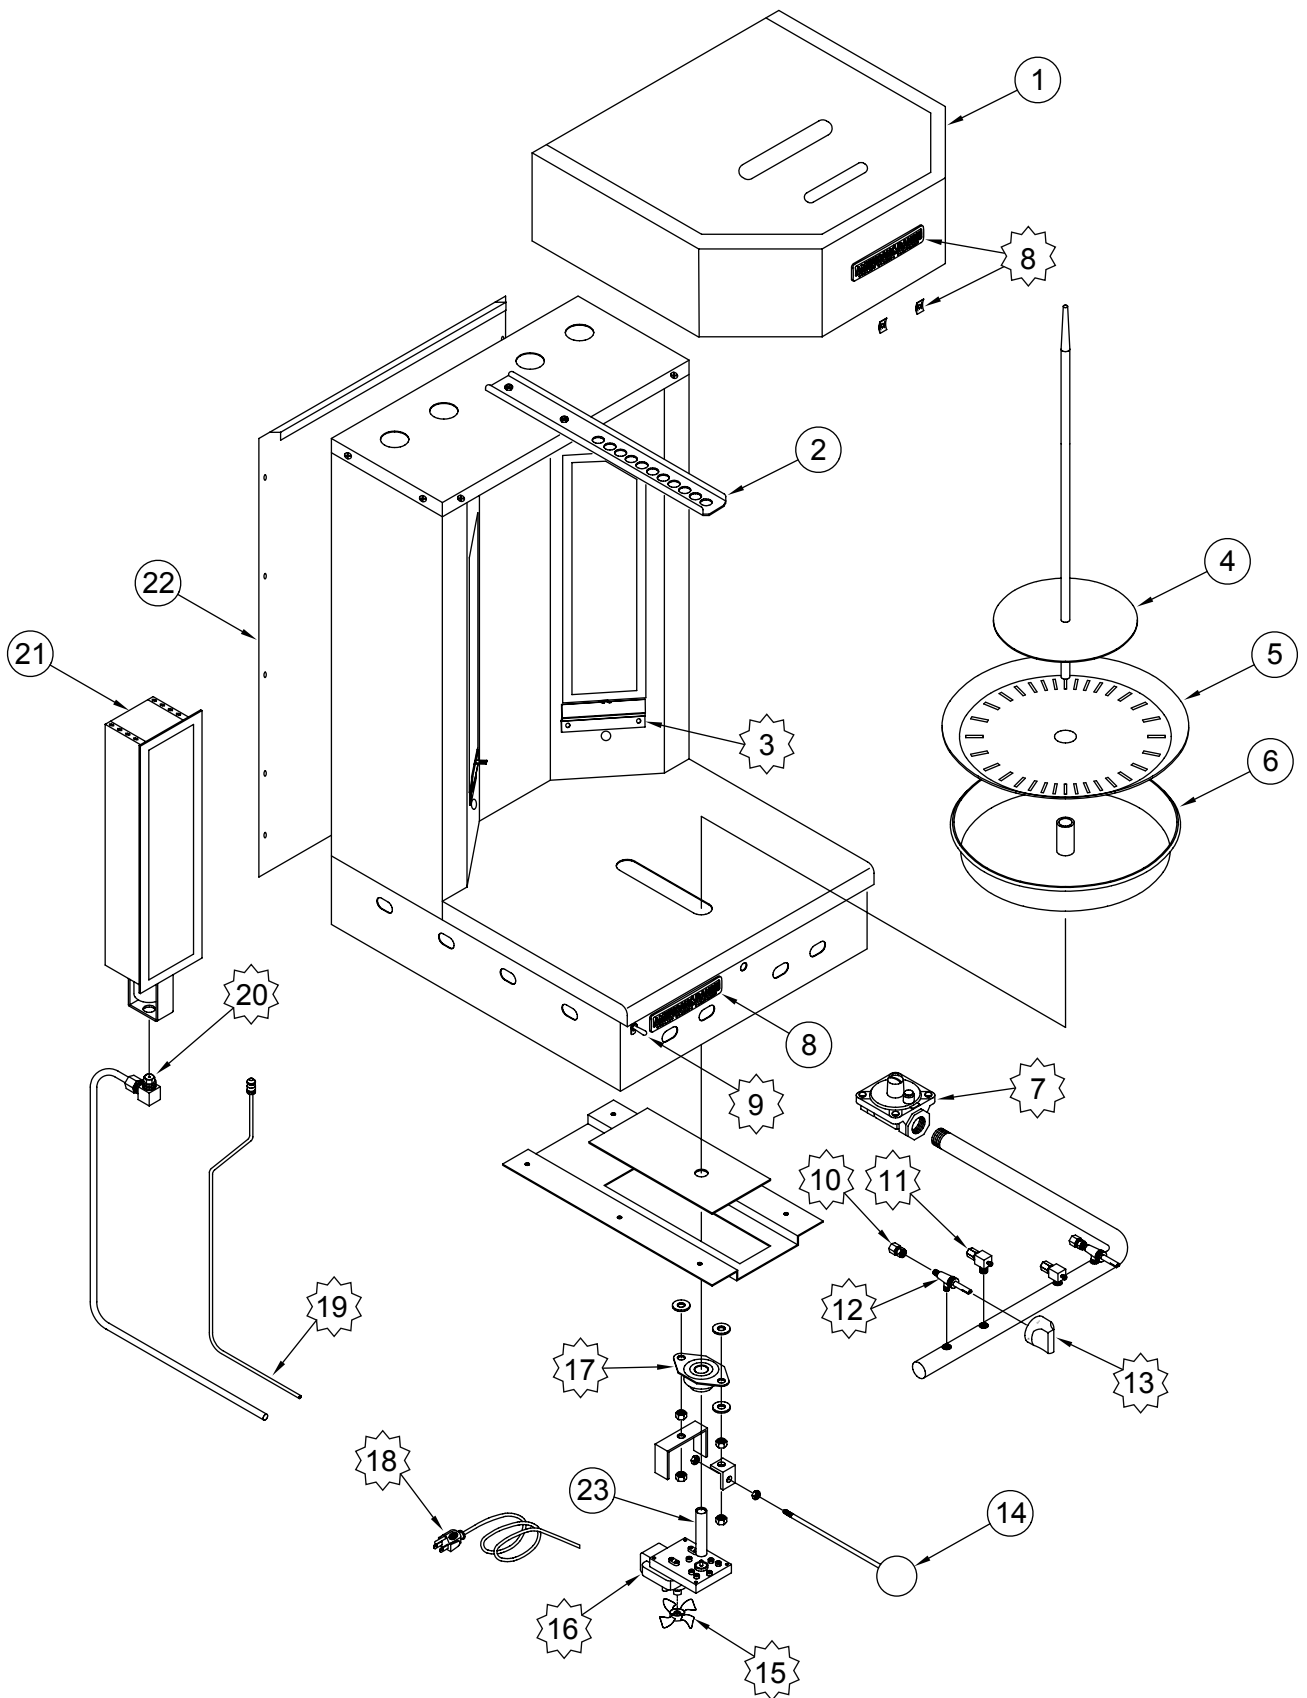

subject to change without notice.

AVB

AVB

ITEM NO.	PART NO.	DESCRIPTION
1	A99627	Cover, Top AVCB-2 Heavy Duty 6000-A-01 Stainless Steel
2	A31028	Spit Guide, 6 Position AVB 10288
3	A99805	Bracket, Gas Pilot Rt IR Burner 70785R
	A99806	Bracket, Gas Pilot Lt IR Burner 70785L
4	A99453	Plate, Spit Rotisserie Assembly 10289 AVB
5	A99656	Pan, Grease Funnel AVB 10603
6	A99452	Pan, Grease Collector AVB 10604
7	A80110	Valve, Pressure Regulator 3/4 10480 Nat Gas Set 5.
	A80011	Valve, Pressure Regulator 3/4 10481 LPG Gas Set 10.0
8	A38000	Name Plate, American Range 8" 10499 Quality Commercial Chrome
	A44003	Nut, Speed #6 Push Black 10601
9	A10014	Switch, Toggle On/Off 115V 10417
10	A28028	Adapter, 3/8C x 3/8-27 Uns Brass
11	A29300	Valve, Pilot Elbow Adjustable 10418 1/8 NPT 3/16 CC
12	A80109	Valve, Gas Manual On/Off UL 10419, AR, ARKB, ARRB, AECB
13	A32001	Knob, Gas On/Off Glossy Black Flat Down
14	A32100	Handle, Assembly Front to Back 10605 Adjustment
15	A32008	Fan Blade, AVB Gear Motor
16	A91003	Motor, Gear 115V ACB-4, AVB 10410
17	A40005	Bearing, High Heat Flanged 3/4" 10429 Bore w/3 Set Screws
18	A13100	Cord, Power NEMA 5-15P SJT 16/3 6' Black ROJ 5-1/2" Grn #10 Term
19	A29214	Pilot Tip, Assembly AVB 10239
20	A29105	Spud, Hex Orifice #55 LPG Gas Infrared
	A29116	Spud, Hex Orifice #47 Nat Gas
	A29400	Gas Supply, Assembly IR Burner AVB
21	A14016	Burner, Infrared AVB & AGBU 10620 Old Style 17-1/4" x 4"
22	A99807	Panel, Back AVB 18ga Aluminized Part 4