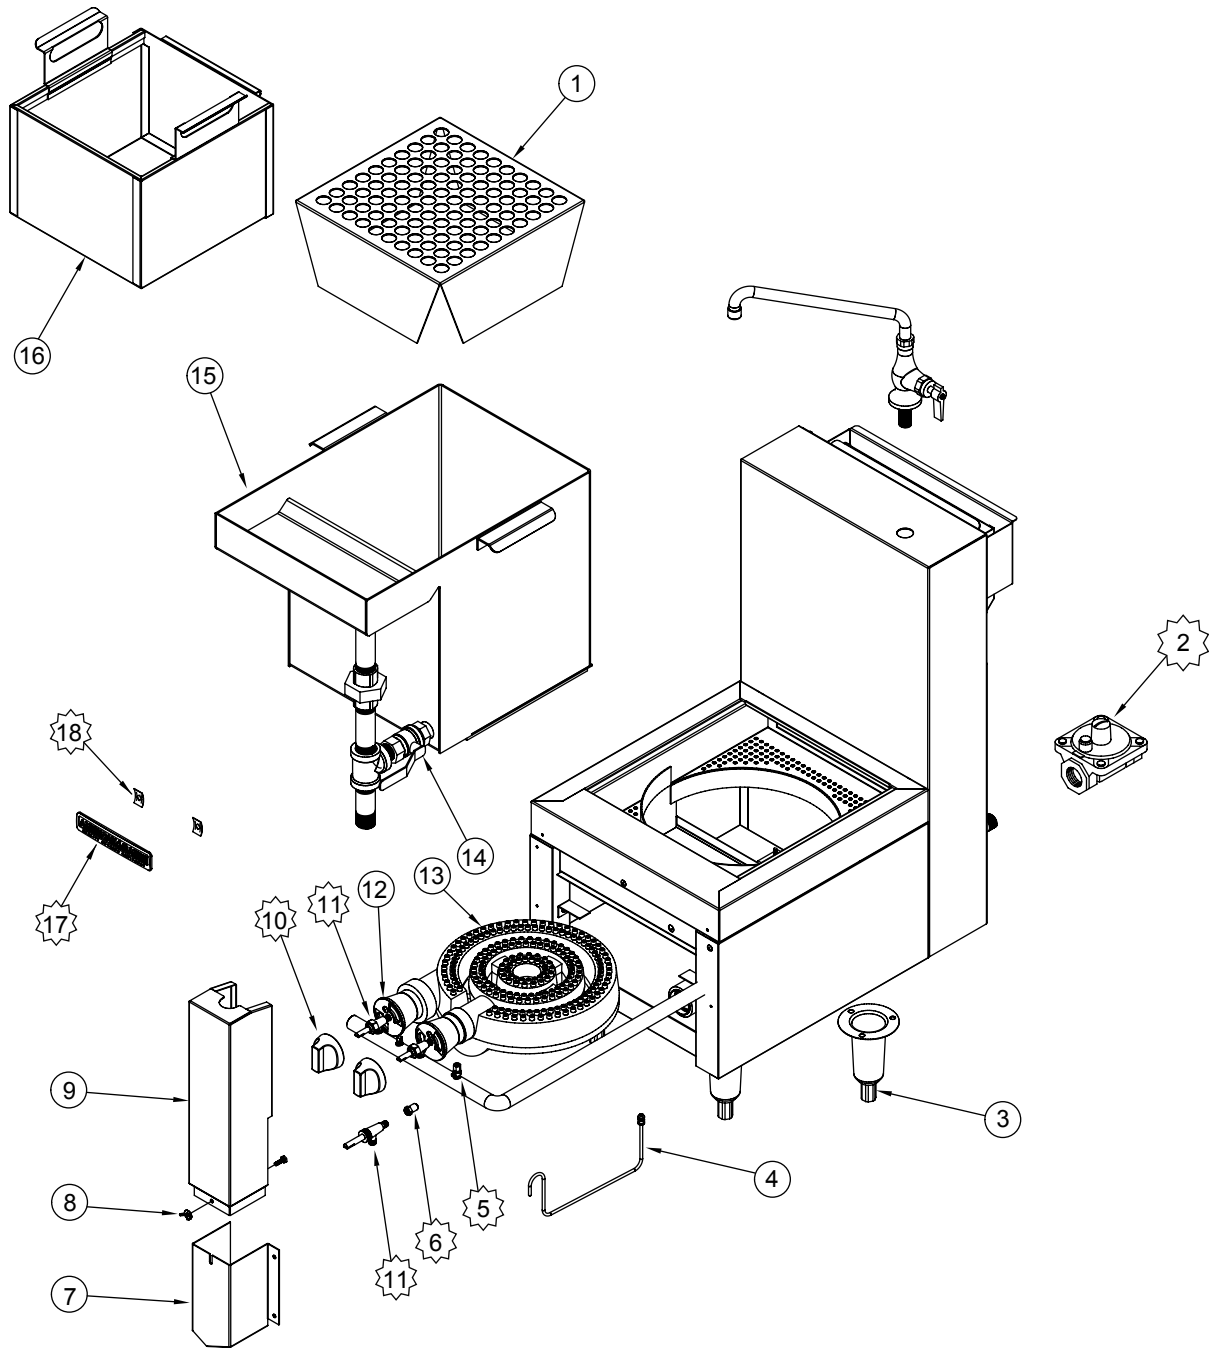

ARPC-18

2

5

6

10

11

17

18

ARPC-18

ITEM NO.	PART NO.	DESCRIPTION
1	71278	Spacer, Tank Bottom Perforated 14GA 304 2B
2	A80110	Valve, Pressure Regulator 3/4" 10480 Nat Gas Set 5.
	A80011	Valve, Pressure Regulator 3/4" 10481 LPG Gas Set 10.0
3	A35001	Leg, 6" Cone 3" Adjustable Bullet Chrome Plated NSF
4	A29202	Pilot Tip, Assembly Single 10241 ARSP-18/ARWR/ARPC
5	A29302	Valve, Gas Pilot Straight Brass 3/16" CC - 1/8" MNPT
6	A29003	Orifice Hood, #53 1/2" Brass Flat Head/MSD LPG Gas ARROB
	A29020	Orifice Hood, #31 1/2" Brass 11031 Nat Gas
8	A44035	Nut, Wing Flange 1/4"-20 3/4" ZP 71290 Pasta Cooker
9	71295	Bracket, Drain Cover 18GA Stainless 71295 Pasta Cooker
10	A32001	Knob, Gas On/Off Glossy Black Flat Down
11	A80109	Valve, Gas Manual On/Off UL 10419, AR, ARKB, ARRB, AECB
12	A14045	Shutter, Air, 2" 2 & 3 - Ring Burner - ARSP/HD
13	A14013	Inner 2 Ring Burner
	A80124	Outer Ring Burner ARSP-18 Stock Pot
	A14007	Burner, Three Ring Stock Pot w/Venturi 45bx
14	A80204	Valve, Drain 1" NPT Brass
15	71265	Tank Assembly Aluminum ARPC-18
16	71257	Strainer Pot
17	A38000	Name Plate, American Range 8" 10499 Quality Commercial Chrome
18	A44003	Nut, Speed #6 Push Black 10601

subject to change without notice.