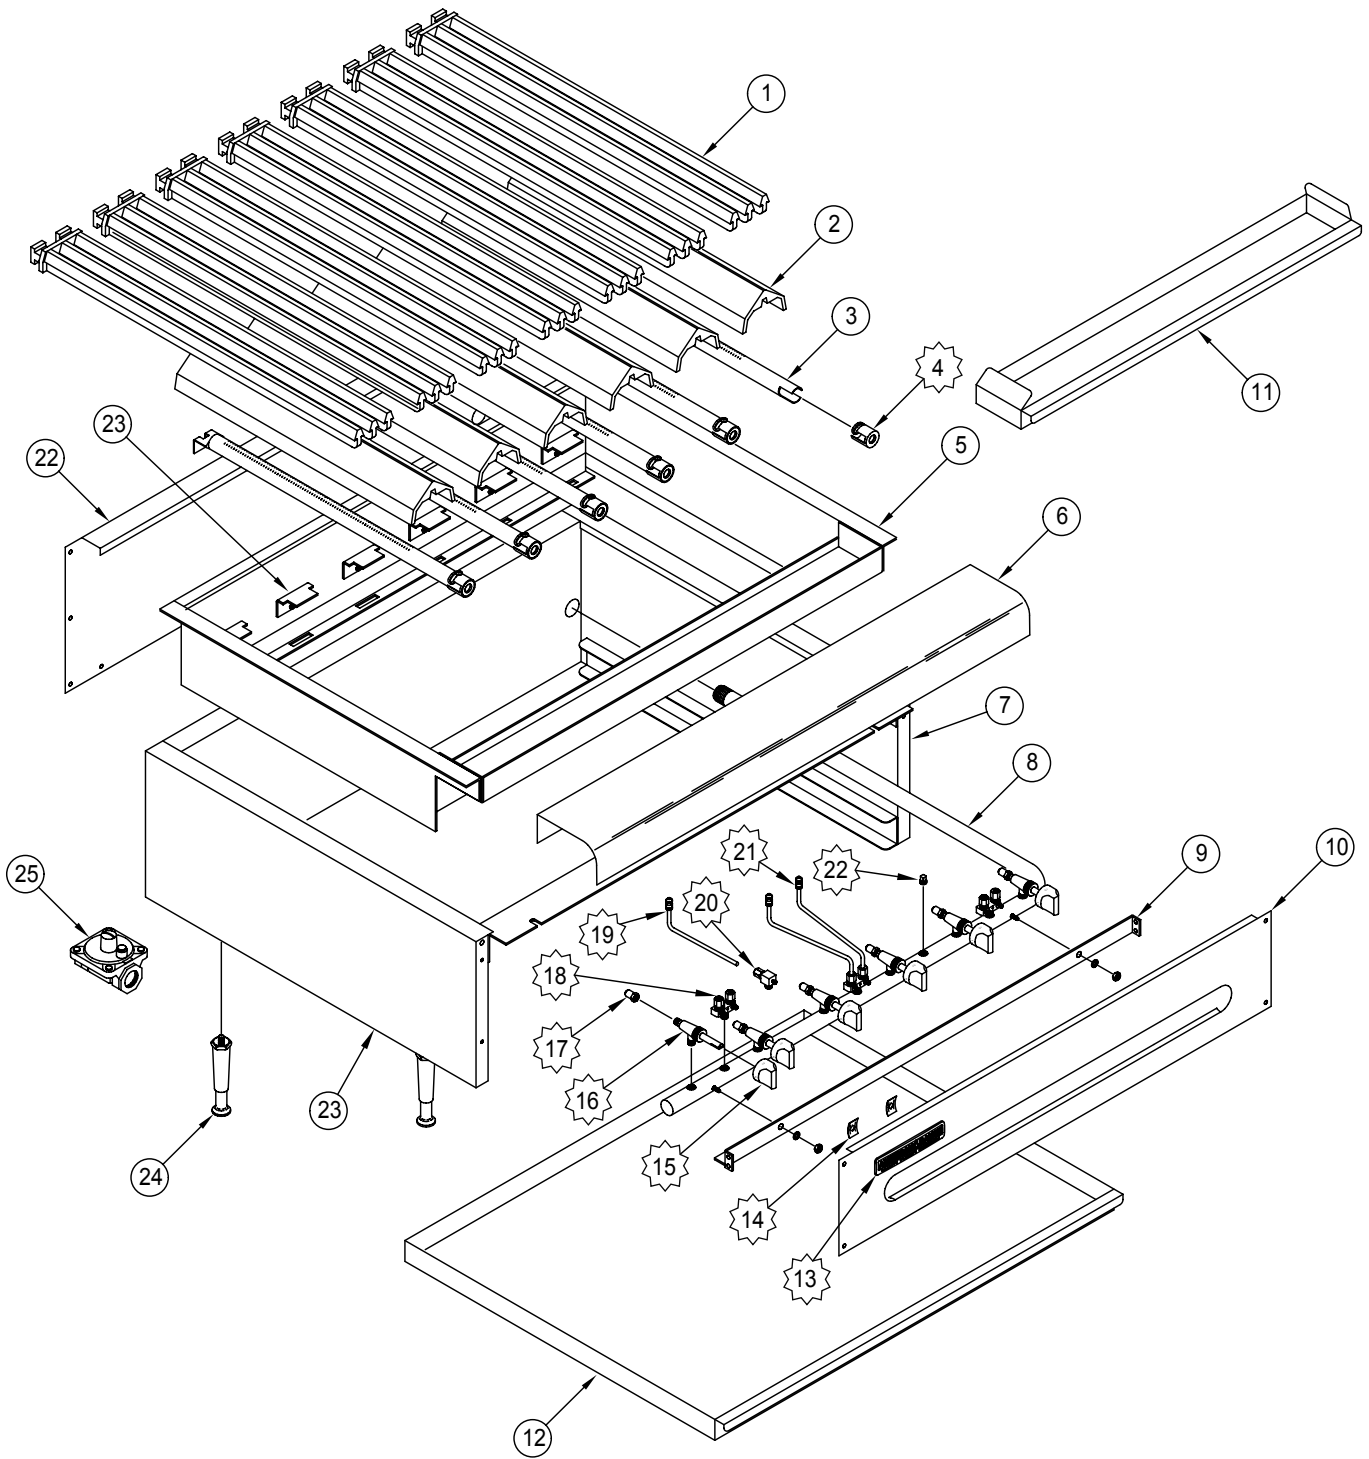

AERB

AERB

ITEM NO.	PART NO.	DESCRIPTION
1	A17001	Grate, Top 3 Bar 3" x 21" 10451 Cast Iron
2	A17004	Cover, Radiant 19.5" Long ARRB/AERB
3	A14011	Radiant Broiler Burner
4	A14036	Air Shutter, 1"
12	A99852	Crumb Tray 12" AERB Charbroiler 8021-12
	A99853	Crumb Tray 16" AERB Charbroiler 8021-16
	A99854	Crumb Tray 24" AERB Charbroiler 8021-24
	A99855	Crumb Tray 30" AERB Charbroiler 8021-30
	A99856	Crumb Tray 48" AERB Charbroiler 8021-48
	A99857	Crumb Tray 36" AERB & AERB-72 Charbroiler 8021-36
13	A38000	Name Plate, American Range 8" 10499 Quality Commercial Chrome
14	A44003	Nut, Speed #6 Push Black 10601
15	A32001	Knob, Gas On/Off Glossy Black Flat Down
16	A80109	Valve, Gas Manual On/Off UL 10419, AR, ARKB, ARRB, AECB
17	A29004	Orifice Hood, #50 1/2" Brass, 11050 LPG Gas
	A29008	Orifice Hood, #57 1/2" Brass, 11057 Nat Gas
18	A29301	Valve, Dual Gas Pilot 1/8" x 3/16" C 10432
19	A29235	Pilot Tip, Assembly Single Valve AERB
20	A29300	Valve, Pilot Elbow Adjustable 10418 1/8" NPT 3/16" CC
21	A29204	Pilot Tip, Assembly Dual Valve AERB
22	A23010	Plug, 1/8" Pipe Hex Black All Manifolds
24	A35011	Leg, 4" Adjustable Flange NSF Stainless
	A35100	Leg Set (4) 4" Adjustable w/Flange
25	A80011	Valve, Pressure Regulator 3/4" 10481 LPG Gas Set 10.0
	A80110	Valve, Pressure Regulator 3/4" 10480 Nat Gas Set 5

subject to change without notice.

4 AIR SHUTTER	13 AMERICAN RANGE NAME PLATE	14 SPEED NUT	15 BLACK ON/OFF KNOB	16 GAS VALVE	17 ORIFICE HOOD	18 3/16 DUAL PILOT ADJUSTABLE VALVE
19 PILOT TIP ASSEMBLY	20 90° SINGLE PILOT ADJUSTABLE VALVE	21 PILOT TIP ASSEMBLY	22 PLUG, 1/8" PIPE HEX BLACK ALL MANIFOLDS