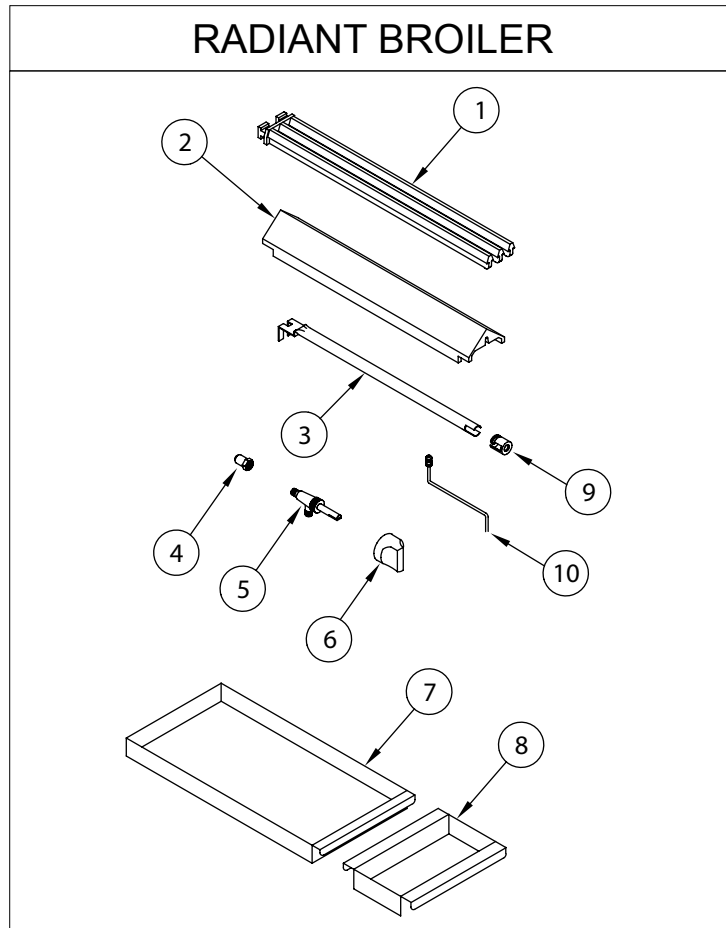

AR Series - ARB

ITEM NO.	PART NO.	DESCRIPTION
1	A17001	Grate, Top 3 Bar 3" x 21" (350) 10451
2	A17004	Cover, Radiant 19.5" Long ARRB 10452
3	A14011	Burner, Broiler ARRB, AERB, ARKB 10468 Adj
4	A29004	Orifice Hood, #50 1/2" Brass 11050 Nat Gas
	A29013	Orifice Hood, #56 1/2" Brass 11056 LPG Gas
5	A80109	Valve, Gas Manual On/Off UL 10419, AR, ARKB, ARRB, AECB
6	A32001	Knob, Gas On/Off Glossy Black Flat Down
7	A99652	Crumb Tray, 12" Radiant Broiler 3018-12 AR Range
	A99653	Crumb Tray, 24" Radiant Broiler 3018-24 AR Range/ARRB-24
	A99654	Crumb Tray, 36" Radiant Broiler 3018-36 AR Range/ARRB-36
	A99655	Crumb Tray, 48" Radiant Broiler 3018-48 AR Range/ARRB-48
8	A99645	Grease Can, 12" Radiant Broiler 3017-12 AR Range/ARRB-12
	A99646	Grease Can, 24" Radiant Broiler 3017-24 AR Range/ARRB-24
	A99647	Grease Can, 36" Radiant Broiler 3017-36 AR Range/ARRB-36
	A99648	Grease Can, 48" Radiant Broiler 3017-48 AR Range/ARRB-48
9	A14036	Air Shutter, 1"
10	A29203	Pilot Tip, Assembly ARRB ARKB 10242 RB Range

subject to change without notice.