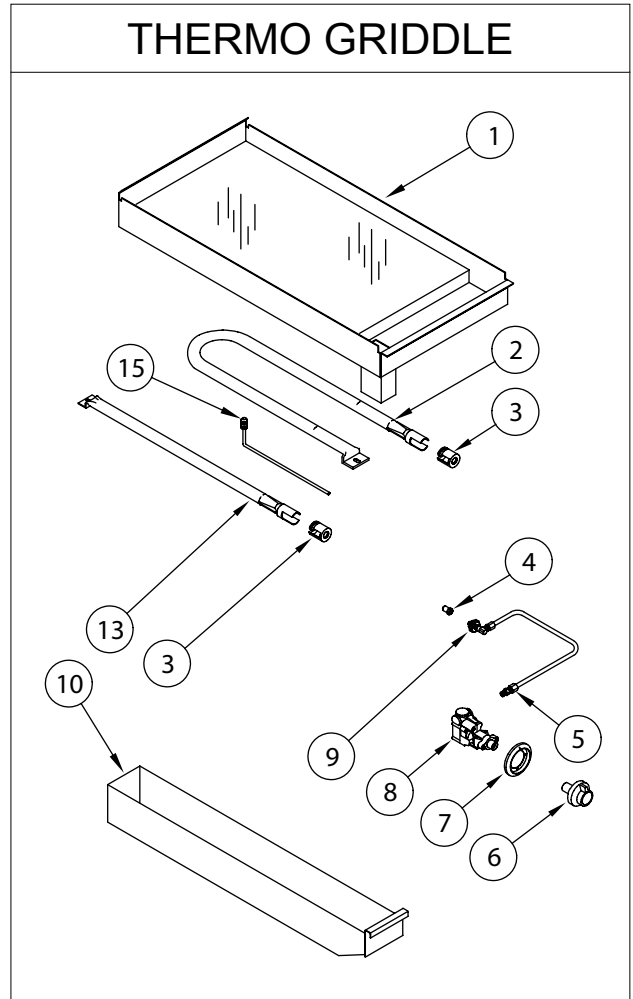

subject to change without notice.

MANUAL GRIDDLE

THERMO GRIDDLE

AR Series - Raised Griddle

ITEM NO.	PART NO.	DESCRIPTION
2	A14079	Deflector, Wire Mesh Raised Griddle AR Range (2 per set)
	A14048	Burner, Raised Griddle Broiler 10261 AR Range
3	A14036	Air Shutter, 1"
5	A29005	Orifice Hood, #55 1/2" Brass 11055 LPG Gas
	A29002	Orifice Hood, #46 1/2" Brass 11046 Nat Gas
6	A29206	Pilot Tip, Assembly, Raised Griddle 10245 AR Range
7	A15069	Manifold, 12" Raised Griddle L/R 1214-12 AR Range
	A15010	Manifold, 24" Raised Griddle L/R 1214-24 AR Range
	A15011	Manifold, 36" Raised Griddle L/R 1214-36 AR Range
8	A29300	Valve, Pilot Elbow Adjustable 10418 1/8" NPT 3/16" CC
10	A32002	Knob, Gas On/Off Glossy Black Flat Up
11	A80109	Valve, Gas Manual On/Off UL 10419, AR, ARKB, ARRB, AECB
12	A28000	Fitting, 3/8" CC x 1/4" MIP Brass 10011
13	A99644	Grease Can, Raised Griddle 1230 AR Range
14	A31022	Rack, 24" Raised Griddle Chrome Pltd 10263-24 NSF 24-5/16" x 19-7/8"
	A31023	Rack, 12" Raised Griddle Chrome Pltd 10263-12 NSF 24-5/16" x 7-1/2"
	A31024	Rack, 36" Raised Griddle Chrome Pltd 10263-36 NSF 31-5/16" x 24-7/16"
	A31026	Rack, 48" Raised Grid Chrome Pltd 10263-48 NSF 43-5/16" x 23-7/16"
15	A99630	Drip Pan, 24" Raised Griddle 1217-24 AR Range
	A99631	Drip Pan, 36" Raised Griddle 1217-36 AR Range
	A99633	Drip Pan, 48" Raised Griddle 1217-48 AR Range
16	A99640	Crumb Tray, 12" Raised Griddle 1220-12 AR Range
	A99641	Crumb Tray, 24" Raised Griddle 1220-24 AR Range
	A99642	Crumb Tray, 36" Raised Griddle 1220-36 AR Range
	A99734	Crumb Tray, 48" Raised Griddle 1220-48 AR Range