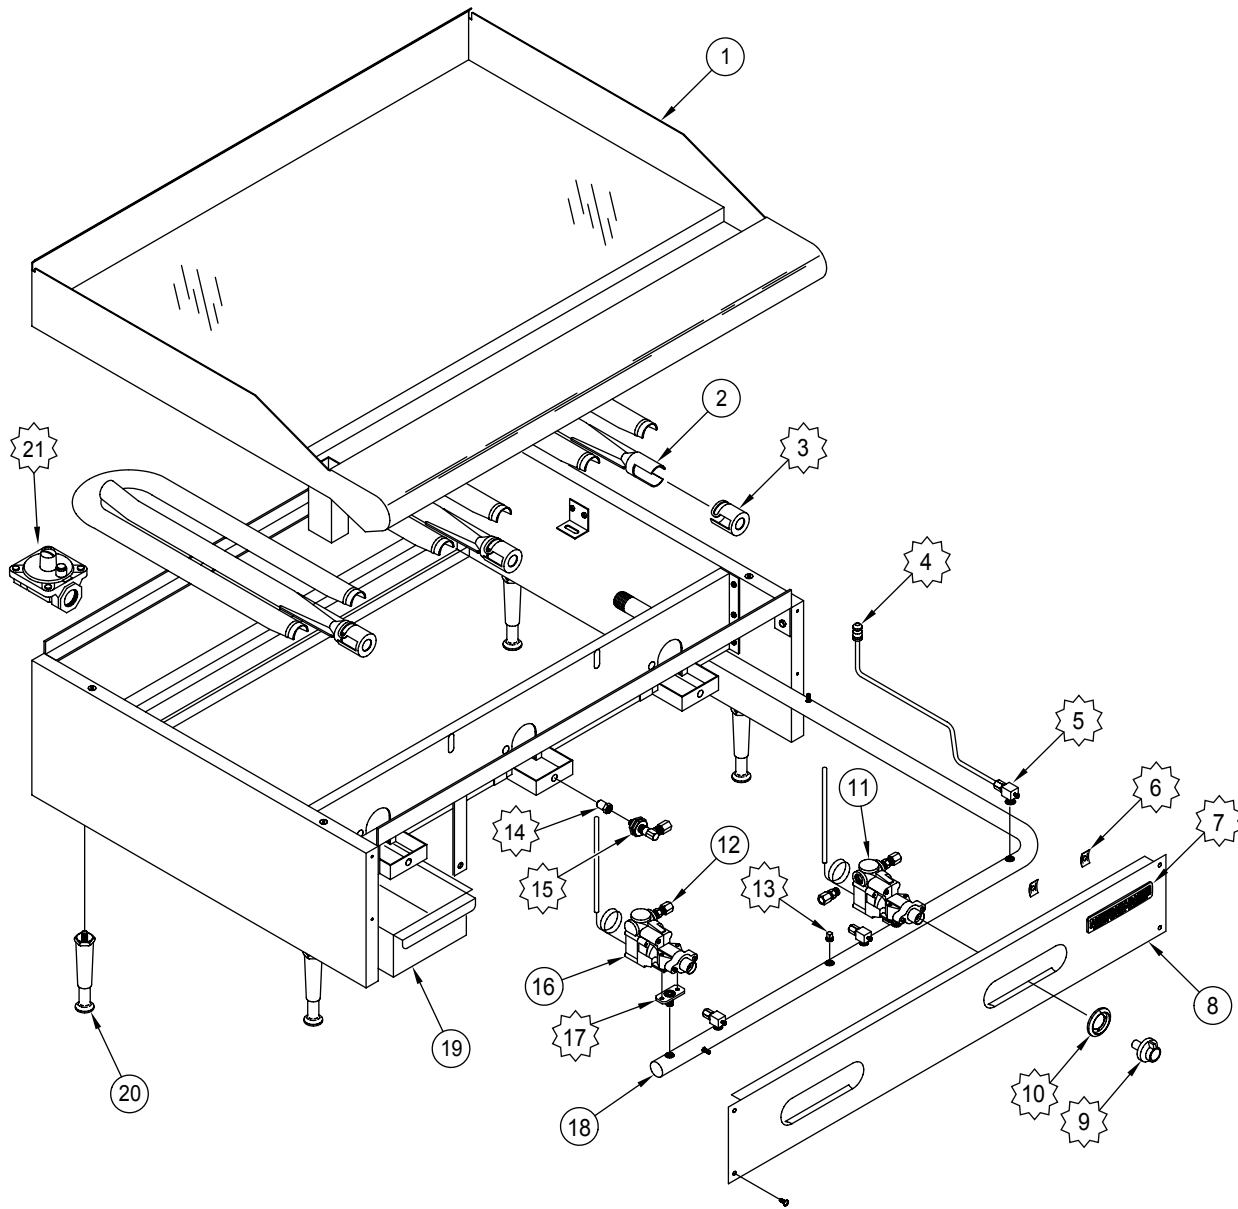

ARTG

  3 AIR SHUTTER	 4 PILOT TIP ASSY	 5 90° PILOT VALVE	 6 SPEED NUT	 7 AMERICAN RANGE NAME PLATE	 9 T-STAT KNOB	 10 BEZEL
  13 1/8 PLUG	 14 ORIFICE HOOD	 15 ORIFICE ELBOW	 17 T-STAT FLANGE	 21 REGULATOR