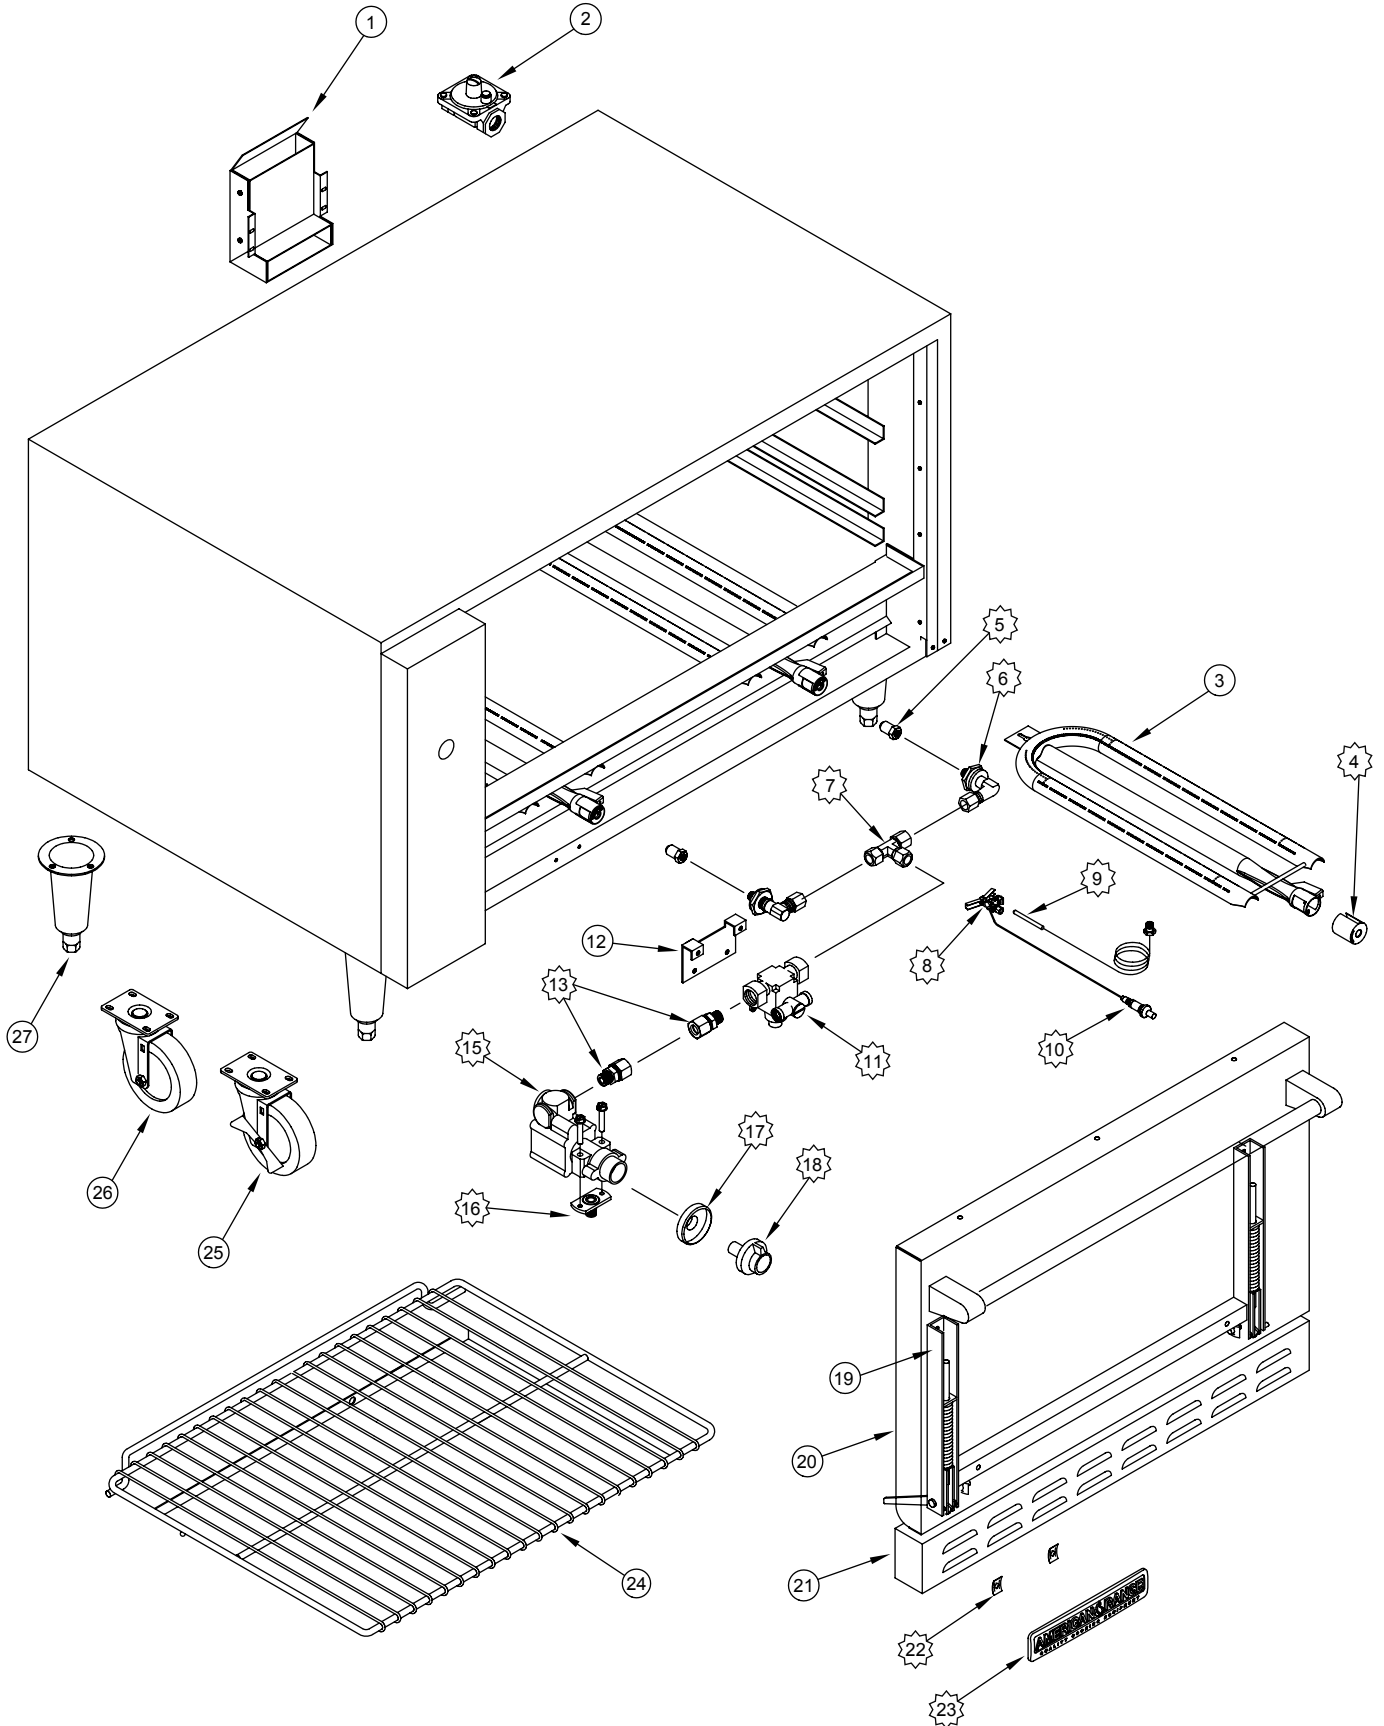

ARLM

DESIGNED & BUILT IN USA

13592 Desmond St., Pacoima, CA 91331 818.897.0808 888.753.9898 www.americanrange.com

AMERICAN RANGE

ARLM

ITEM NO.	PART NO.	DESCRIPTION
2	A80110	Valve, Pressure Regulator 3/4" 10480 Nat Gas Set 5.
	A80011	Valve, Pressure Regulator 3/4" 10481 LPG Gas Set 10.0
3	A14010	Burner, Convection Oven M/MA Series
4	A14049	Air Shutter, 1" Oven Burner 10474 AR Range
5	A29018	Orifice Hood #47 1/2" Brass 11047
	A29005	Orifice Hood #55 1/2" Brass 11055
6	A24000	Elbow, Orifice Mixer 3/8" C - 3/8-27 10442
7	A28009	Tee, 3/16" Compression Brass 10007
8	A11107	Pilot, Nat Gas .26 .110 Term Majestic 36"
	A11120	Pilot, LPG Gas .16 .110 Term Majestic 36"
9	A11100	Thermocouple, 18" 2C AR Range
10	A10033	Ignitor, Piezo & Locking Nut 16025-4 HD Medallion
11	A80100	Valve, Safety TS-11J AR Ranges 10425
13	A28000	Fitting, 3/8" CC x 1/4" MIP Brass 10011
15	A11113	Thermostat, BJ Griddle / Gas Oven
16	A23100	Nipple, Flange BJ Thermostat 10012
17	A32012	Bezel, BJ Thermostat
18	A32011	Knob, Oven BJ Thermostat Dial
19	A99009	Weld Assembly, Door Frame ARLM
22	A44003	Nut, Speed #6 Push Black 10601
23	A38000	Name Plate, American Range 8" 10499 Quality Commercial Chrome
24	A31017	Rack, Oven ARLM 14-1/2" x 31-3/8"
25	A35019	Caster, 4" Swivel with Brake NSF 300 lb. Load AR/Medallion
26	A35018	Caster, 4" Swivel No Brake NSF 300 lb. Load AR/Medallion
27	A35001	Leg, 6" Cone 3" Adjustable Bullet Chrome Plated NSF

subject to change without notice.

  AIR SHUTTER	 ORIFICE HOOD	 ORIFICE ELBOW	 3/16 BRASS TEE	 OVEN PILOT	 THERMOCOUPLE	 PIEZO IGNITOR
  SAFETY VALVE	 1/4 NPT x 3/8 CC BRASS FITTING	 B.J. THERMOSTAT SINGLE OUTLET	 THERMOSTAT FLANGE	 BEZEL	 GRIDDLE THERMOSTAT KNOB	 SPEED NUT
  AMERICAN RANGE NAME PLATE