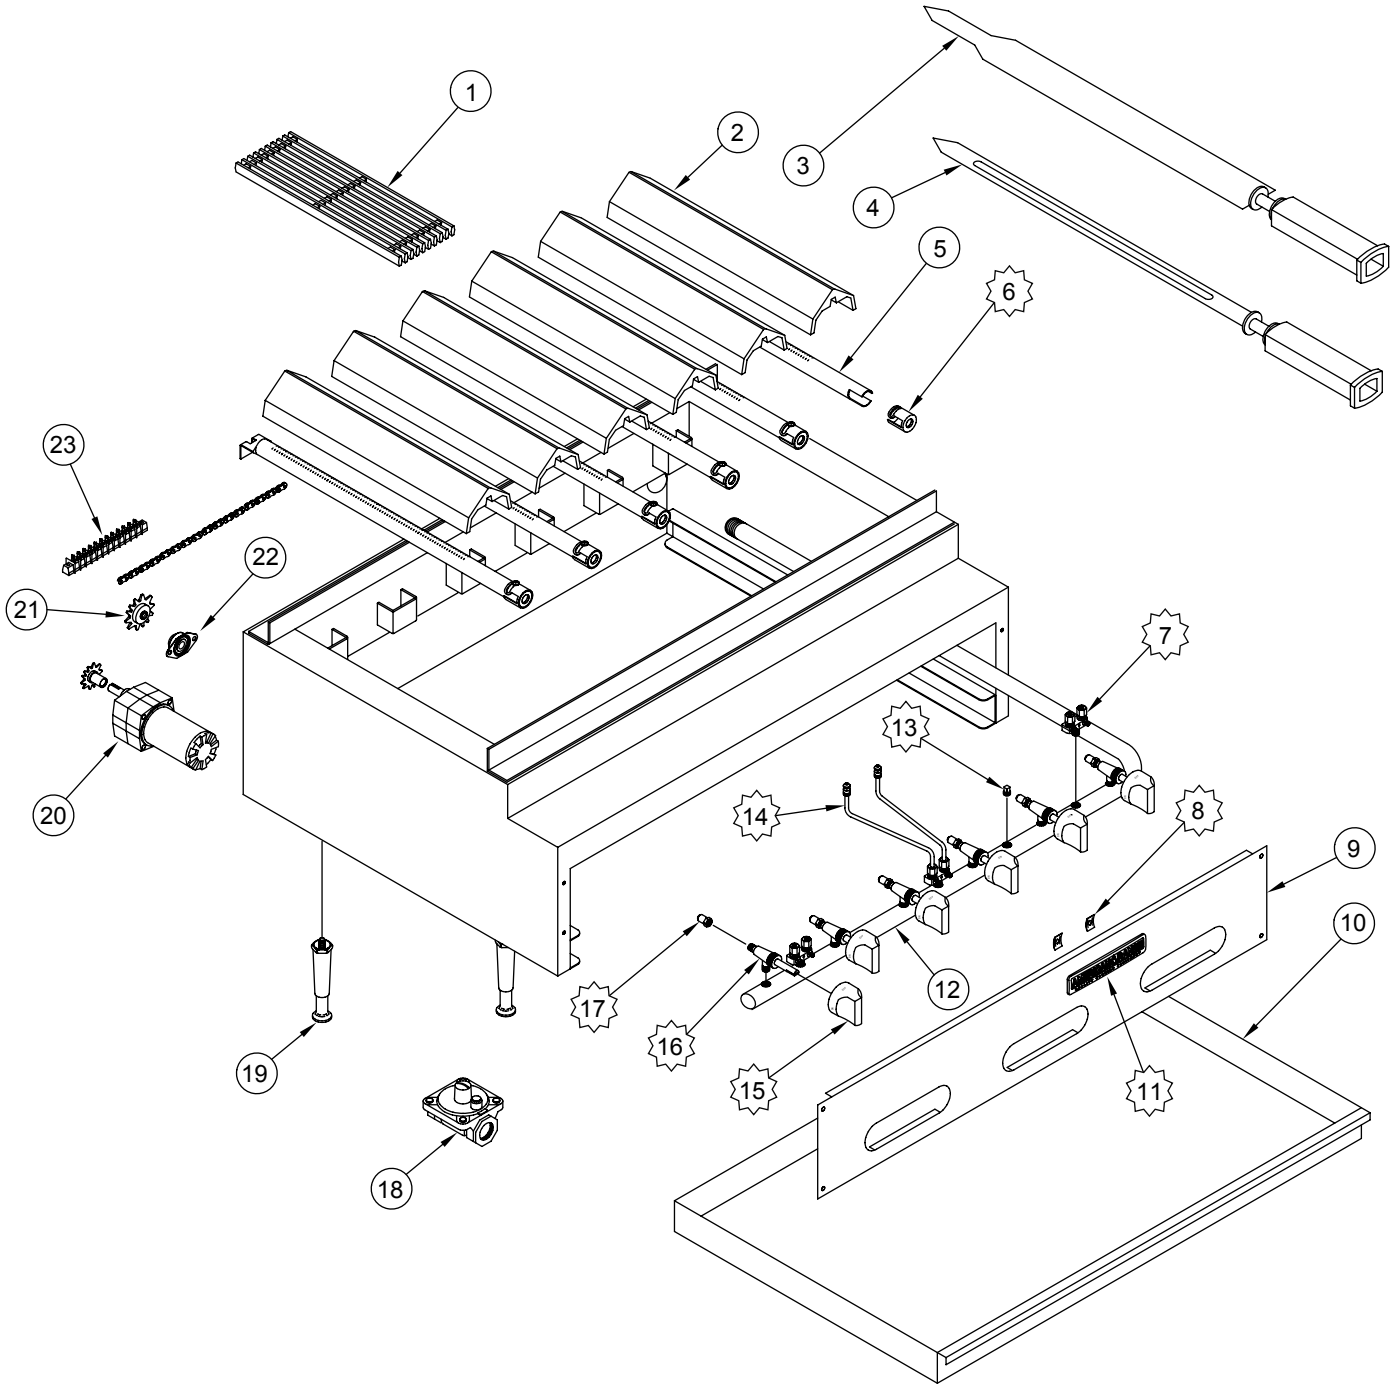

ARKB

ARKB

ITEM NO.	PART NO.	DESCRIPTION
1	A17017	Grate, Top Cast Iron 5" x 17-3/4" ARKB (Optional)
2	A17005	Cover, Radiant 16" Cast Iron 10449 ARKB
3	A31044	Skewer, (Lule) w/Handle Heavy Duty Stainless ARKB
4	A31043	Skewer, (Shish Kabob) w/Handle Heavy Duty Stainless ARKB
5	A14011	Burner, Broiler ARRB, AERB, ARKB
6	A14036	Air Shutter, 1"
7	A29301	Valve, Dual Gas Pilot 1/8 x 3/16C 10432
8	A44003	Nut, Speed #6 Push Black 10601
10	A80154	Crumb Tray, ARKB-24" 1602-24
	A80155	Crumb Tray, ARKB-30" 1602-30
	A80156	Crumb Tray, ARKB-36" 1602-36
	A80157	Crumb Tray, ARKB-48" 1602-48
11	A38000	Name Plate, American Range 8" 10499 Quality Commercial Chrome
13	A23010	Plug, 1/8" Pipe Hex Black All Manifolds
14	A29203	Pilot, Tip Assembly ARRB ARKB 10242
15	A32001	Knob, Gas On/Off Glossy Black Flat Down
16	A80109	Valve, Gas Manual On/Off UL 10419, AR, ARKB, ARRB, AECEB
17	A29000	Hood, Orifice #39 1/2" Brass 11039 Nat Gas
	A29007	Hood, Orifice, #52 1/2" Brass LPG Gas
18	A80110	Valve, Pressure Regulator 3/4 10480 Nat Gas Set 5.0
	A80011	Valve, Pressure Regulator 3/4 10481 LPG Gas Set 10.0
19	A35011	Leg, 4" Adjustable Flanged NSF Stainless
	A35100	Leg Set (4) 4" Adjustable w/Flange
20	A91001	Motor, Gear ACB-7/14, AHS-R, ARKB-R 10410-1 Spec. Output Shaft
21	A43020	Sprocket, 3/4" ID 35 Chain
22	A40005	Bearing, High Heat Flanged 3/4" 10429 Bore w/3 Set Screws
23	A10004	Block, Terminal, 12 Station 1-J601MA

subject to change without notice.