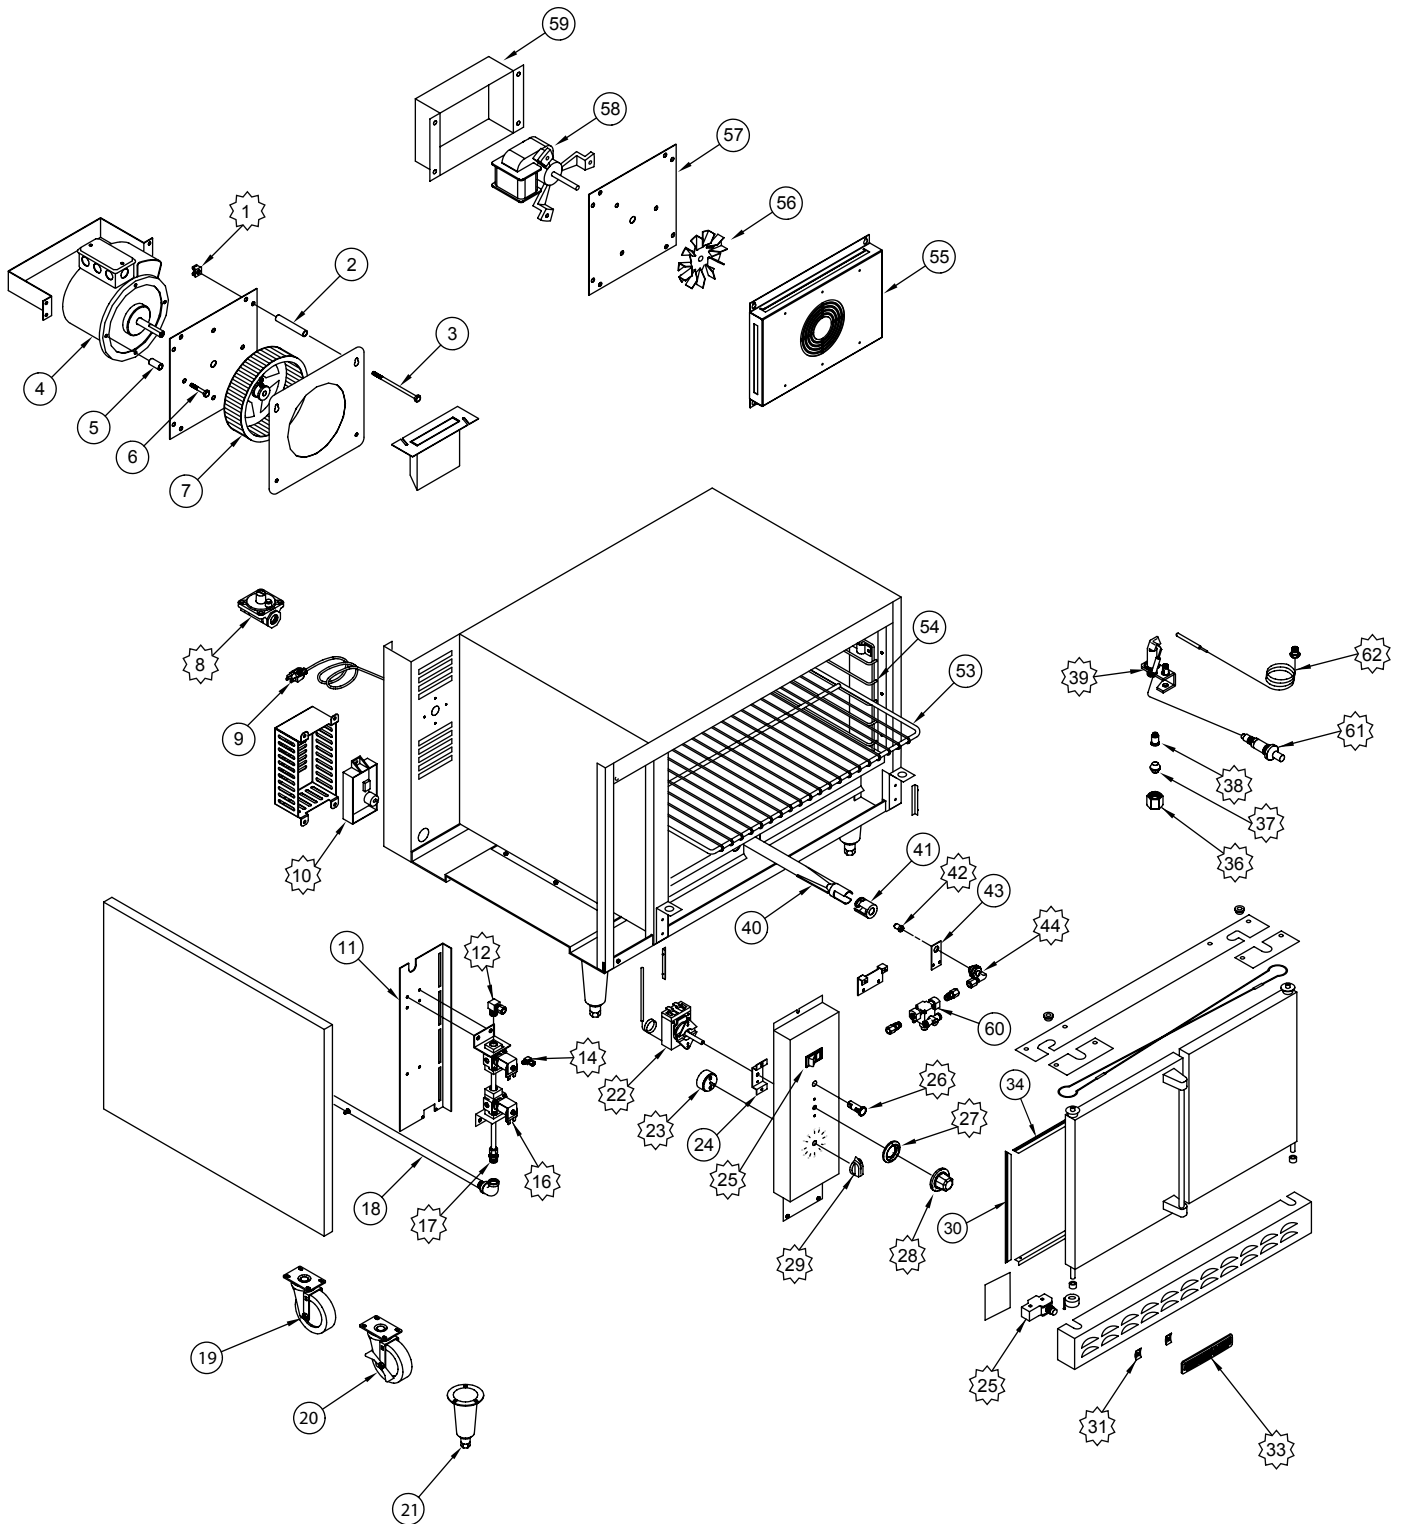

ARTL

ARTL

ITEM NO.	PART NO.	DESCRIPTION
1	A44001	Nut, Cage 1/4-20 Black
2	A43023	Sleeve, 3/8" X 3/16" Stainless
3	A42022	Bolt, Hex 1/4" X 5" GRD 5 ZP
4	A91004	Motor, ARC 115V 1/5HP 56YZ FLG
5	A43026	Spacer Short
6	A42004	Bolt, Hex GR5 1/4-20 X 1-3/8
7	A91200	Blower, Motor Wheel ARC
8	A80110	Valve, Pressure Regulator 3/4" Nat Gas Set 5.0
	A80011	Valve, Pressure Regulator 3/4" LPG Gas Set 10.0
9	A13100	Cord, Power NEMA 5-15P SJT 16/3"
10	A10062	Control, Gas Pilot Ignition Pilot Spark 120V MSD/Majestic/SAG
11	A99711	Mounting Panel for Components 1328
12	A28014	Elbow, 3/8" Compression Brass 10019
13	A10052	Spark Cable, Teflon w/1/4" QC Insulated Term. Short
14	A29303	Elbow, 3/16" CC - 1/8" Compc Brass 10000
15	A10053	Cable, Flame Sense 3/16" QC Fully Insulated Term. MSD/ARC Short
16	A80101	Solenoid, Valve Safety Gas 115V 10415-73462 HD/AR6C/M1/MSD/SAG
17	A28032	Fitting, 3/8" C X 3/8" MIP Brass

subject to change without notice.

1 1/4" FLOAT NUT	8 REGULATOR	10 SPARK MODULE	12 3/8 NPT x 3/8 CC BRASS ELBOW	14 ELBOW 3/16"CC - 1/8"COMPC	16 SOLENOID	17 3/8 NPT x 3/8 CC BRASS FITTING
22 THERMOSTAT	23 TIMER	25 DOOR SWITCH	26 INDICATOR LIGHT	27 BEZEL	28 THERMOSTAT DIAL	29 TIMER KNOB
31 SPEED NUT	33 AMERICAN RANGE NAME PLATE	36 NUT REDUCER 1/4"- 3/16"CC	37 SLEEVE, BALL 3/16" FERRULE	38 ORIFICE BELL	39 IGNITER	42 ORIFICE HOOD
44 ORIFICE ELBOW	61 PIEZO IGNITOR	62 THERMOCOUPLE	63 ROCKER SWITCH