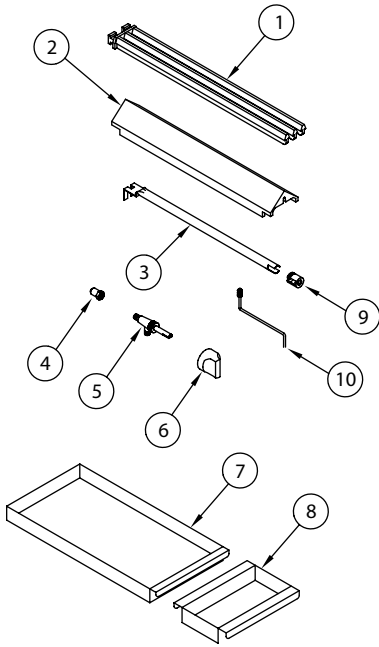

AR Series

RADIANT BROILER