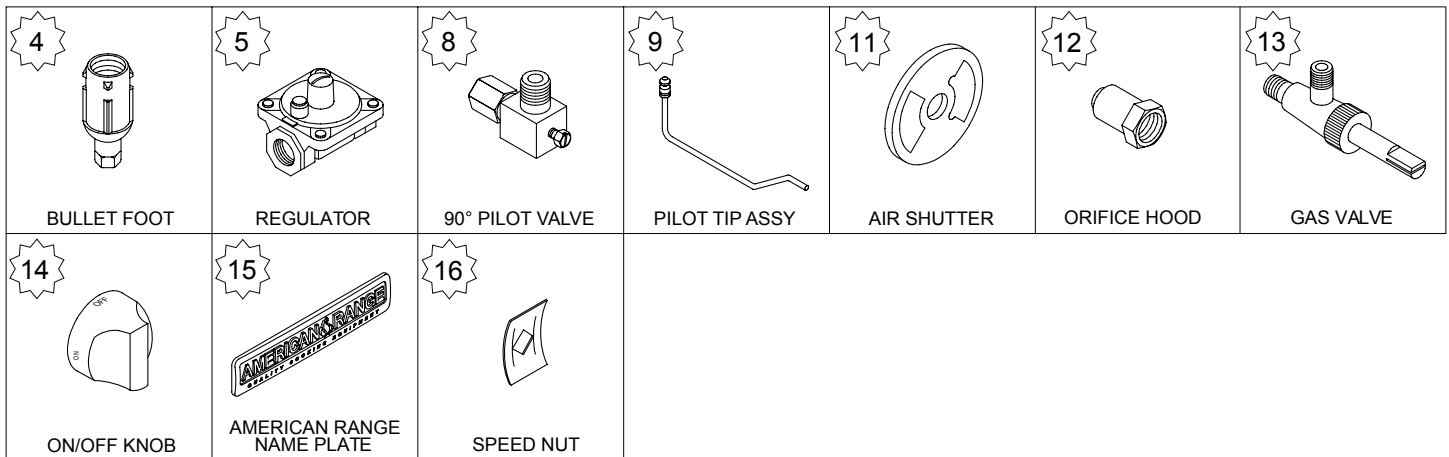

AMSQ

ITEM NO.	PART NO.	DESCRIPTION
2	A52901	Brick, Fire 4-1/2" x 9" x 1-1/4" 10430 Split
3	A17009	Grate, Bottom Waffle 4"x20" MSQ
4	A35000	Leg Bullet for 1-5/8 Tube NSF 10438
5	A80011	Valve, Pressure Regulator 3/4 10481 LPG Gas Set 10.0
	A80110	Valve, Pressure Regulator 3/4 10480 Nat Gas Set 5.
6	A99621	Door, AMSQ Mesquite Broiler Heavy Duty Construction
8	A29300	Valve, Pilot Elbow Adjustable 10418 1/8 NPT 3/16 CC
9	A29233	Pilot Tip, Assembly Single AMSQ
10	A14038	Burner, H w/Welded Radiants 10475 AECB & AMSQ
11	A14037	Air Shutter, 2" 10464
12	A29004	Orifice Hood, #50 1/2" Brass 11050 LPG Gas
	A29014	Orifice Hood, #36 1/2" Brass 11050 Nat Gas
13	A80109	Valve, Gas Manual On/Off UL 10419, AR, ARKB, ARRB, AECB
14	A32001	Knob, Gas On/Off Glossy Black Flat Down
15	A38000	Name Plate, American Range 8" 10499 Quality Commercial Chrome
16	A44003	Nut, Speed #6 Push Black 10601

subject to change without notice.