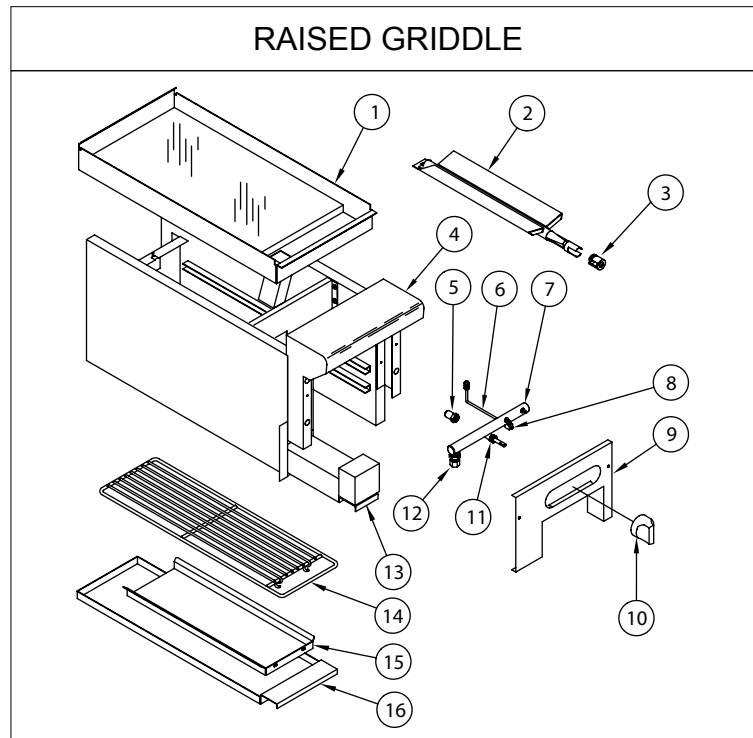

subject to change without notice.