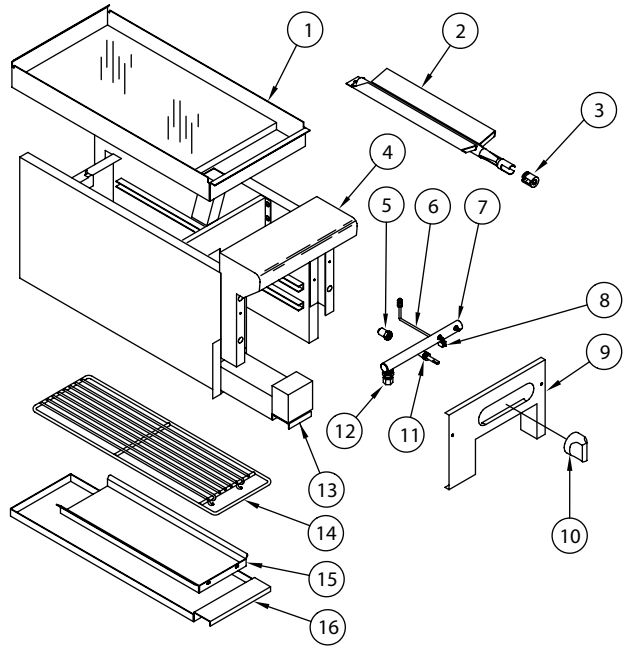

RAISED GRIDDLE