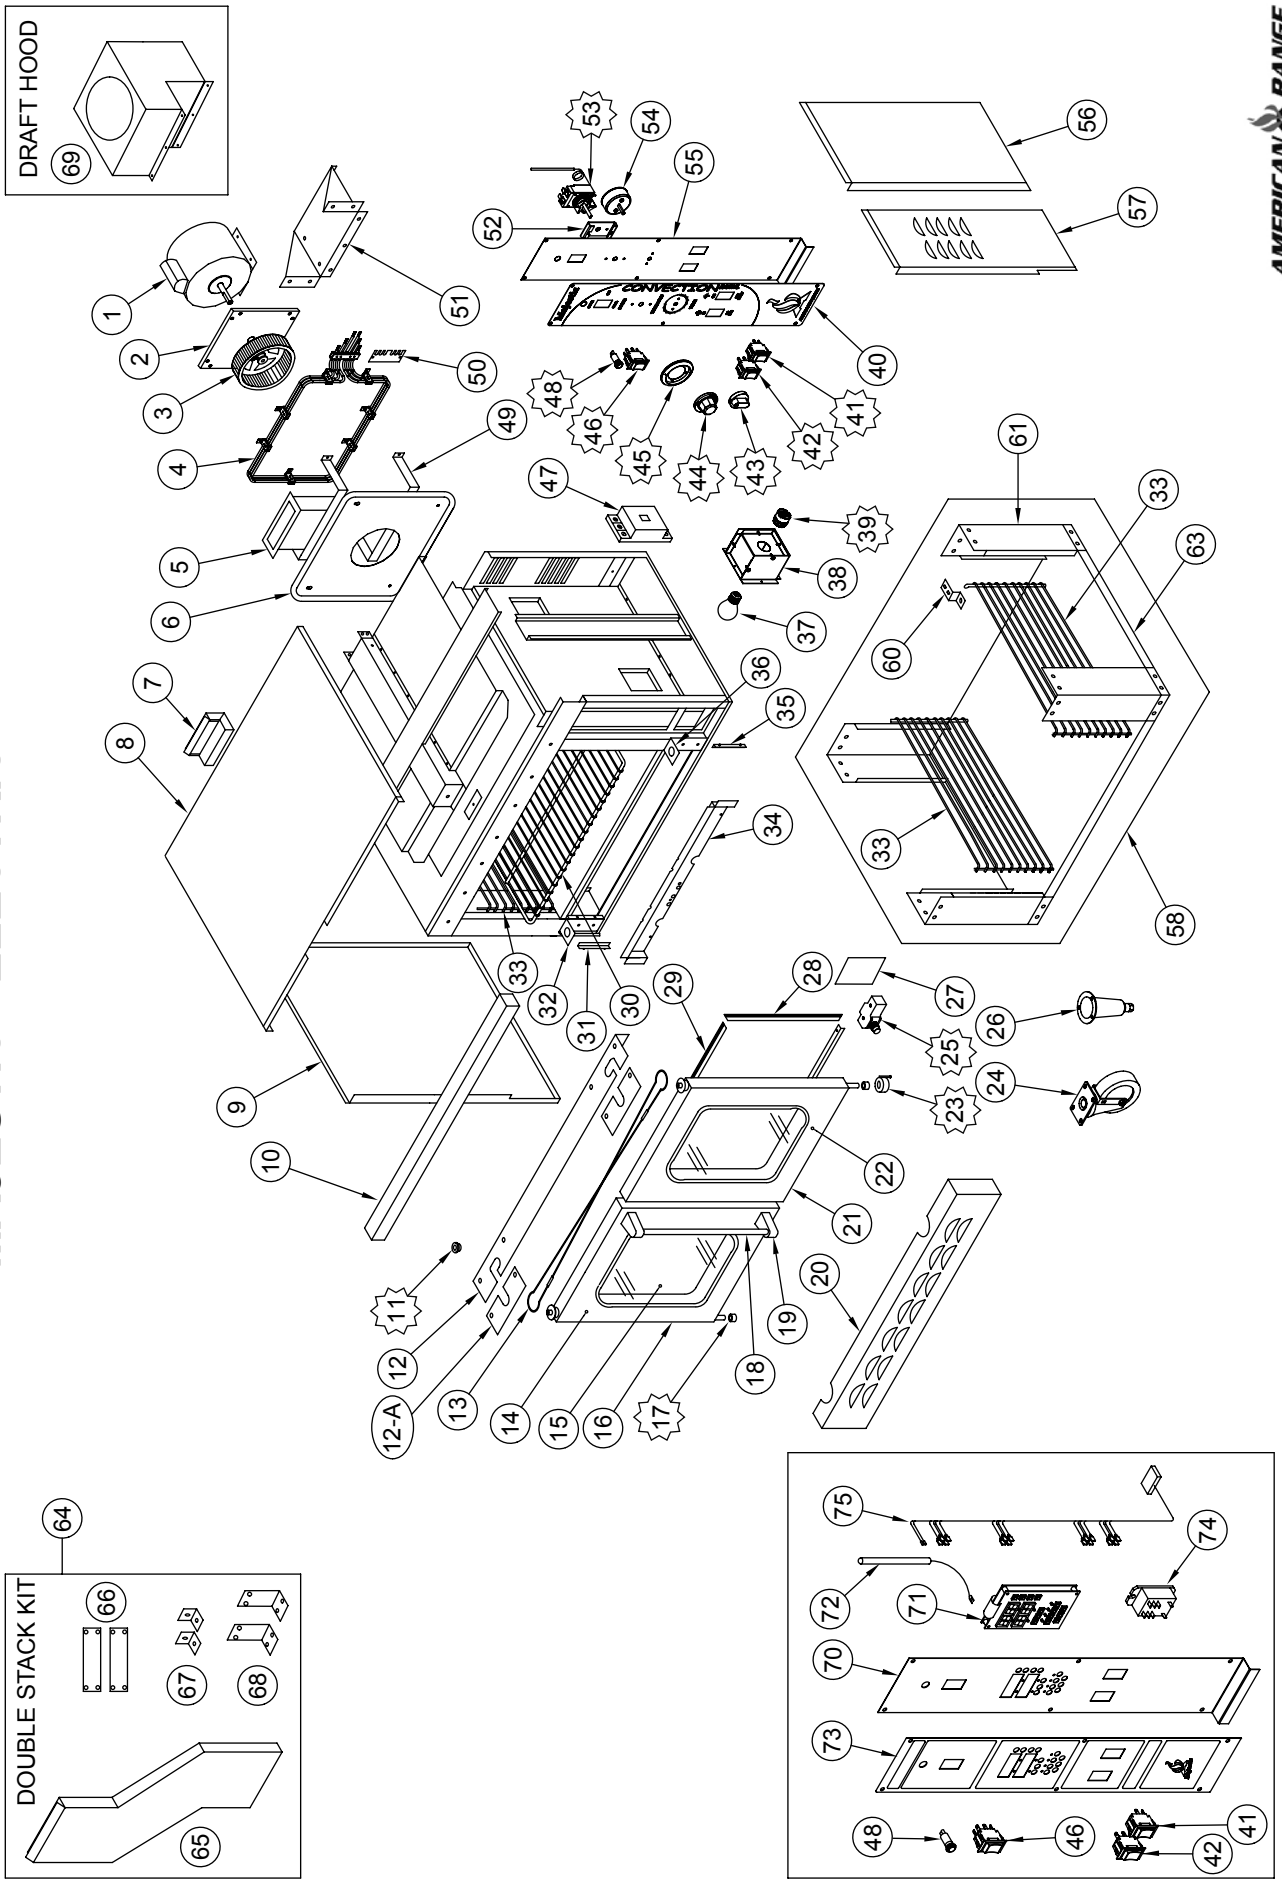

MAJESTIC CONVECTION OVEN STANDARD & BAKERY DEPTH

MAJESTIC - ELECTRIC

MAJESTIC - ELECTRIC

ITEM NO.	PART NO.	DESCRIPTION
1	A91014	Motor, 1/2HP 50/60HZ 1725/1140 ME/MESD 200-230V 200V 60/50HZ
2	A52530	Mounting Plate, Motor Assembly Insulated M/MSD Series
3	A91201	Blower, Motor Wheel w/Stainless Set Screws M/MSD Series
	A42175	Screw, Set 8mm x 16mm Socket SS M/MSD Blower Wheel
4	A12000	Element, Heating Assembly 9.9KW 3300W Per Rod 208V Incoloy ME
	A12004	Element, Heating Assembly 9.9KW 3300W Per Rod 240V Incoloy ME
5	A53022	Snorkel, Vent Tube Assy M/MSD
6	A52497	Cover, Blower Wheel M/MSD Series Heavy Duty Stainless
7	A99324	Flue Box, Oven M/MSD
8	A99445	Panel, Top Bakery Depth Heavy Duty Stainless M/MA Series
	A99625	Panel, Top Standard Dept Heavy Duty Stainless MSD Series
9	A99444	Panel, Side Left Bakery Depth Heavy Duty Stainless M/MA
	A99622	Panel, Side Left Standard Depth Heavy Duty Stainless MSD Series
10	A99281	Cover, Top Trim M/MSD Series Heavy Duty Stainless
11	A43000	Bushing, Oilite Bronze Flanged M/MSD Series
12	A99341	Bracket, Door Support Channel 1755B New Style MDS/Majestic
12A	A99303	Bracket, Door Bushing Locking
13	A43108	Chain Majestic
	A43101	Link, Chain M1
	A43005	Rod, 1CV 1/4" x 3" Rt/Lt M/MSD Series
	A43006	Rod, 1CV 1/4" x 20" Rt/Lt ARFO/M1
	A43001	Turnbuckle, 1CV Alum Body M/MSD Series
	A99306	Chain Assembly, M/MSD Door Closing w/Cast Iron Turnbuckle
15	A27005	Glass, Window Pack and J-Trim M-1/MSD
16	A99263	Door, Solid Stainless Left hand Assembly w/Pullarm M/MSD Series
	A99264	Door, Glass Window Pack Stainless Left Side w/Pullarm M/MSD Series
17	A43022	Bearing Sleeve, Bronze 1/2" ID x 3/4" OD 1/2" LG
18	A53072	Tube, Handle M1/MSD 180 Grit 71955 SS .049W 1-1/4" X 23.40"
19	A32150	Bracket, Door Handle Heavy Duty 18164 Chrome Plated
20	A99471	Kick Plate, Louvered Heavy Duty Stainless M/MSD

subject to change without notice.

  5/8 BUSHING	 BEARING SLEEVE BRONZE 1/2"IDx3/4"ODx1/2"LG	 SWITCH ACTIVATOR	 DOOR SWITCH	 LIGHT SOCKET	 MOMENTARY SWITCH	 HI/LOW SWITCH
  TIMER KNOB	 KNOB, DIAL KXT THERMOSTAT 10411	 BEZEL	 "ON/OFF/COOL" SWITCH	 INDICATOR LIGHT	 KXT THERMOSTAT