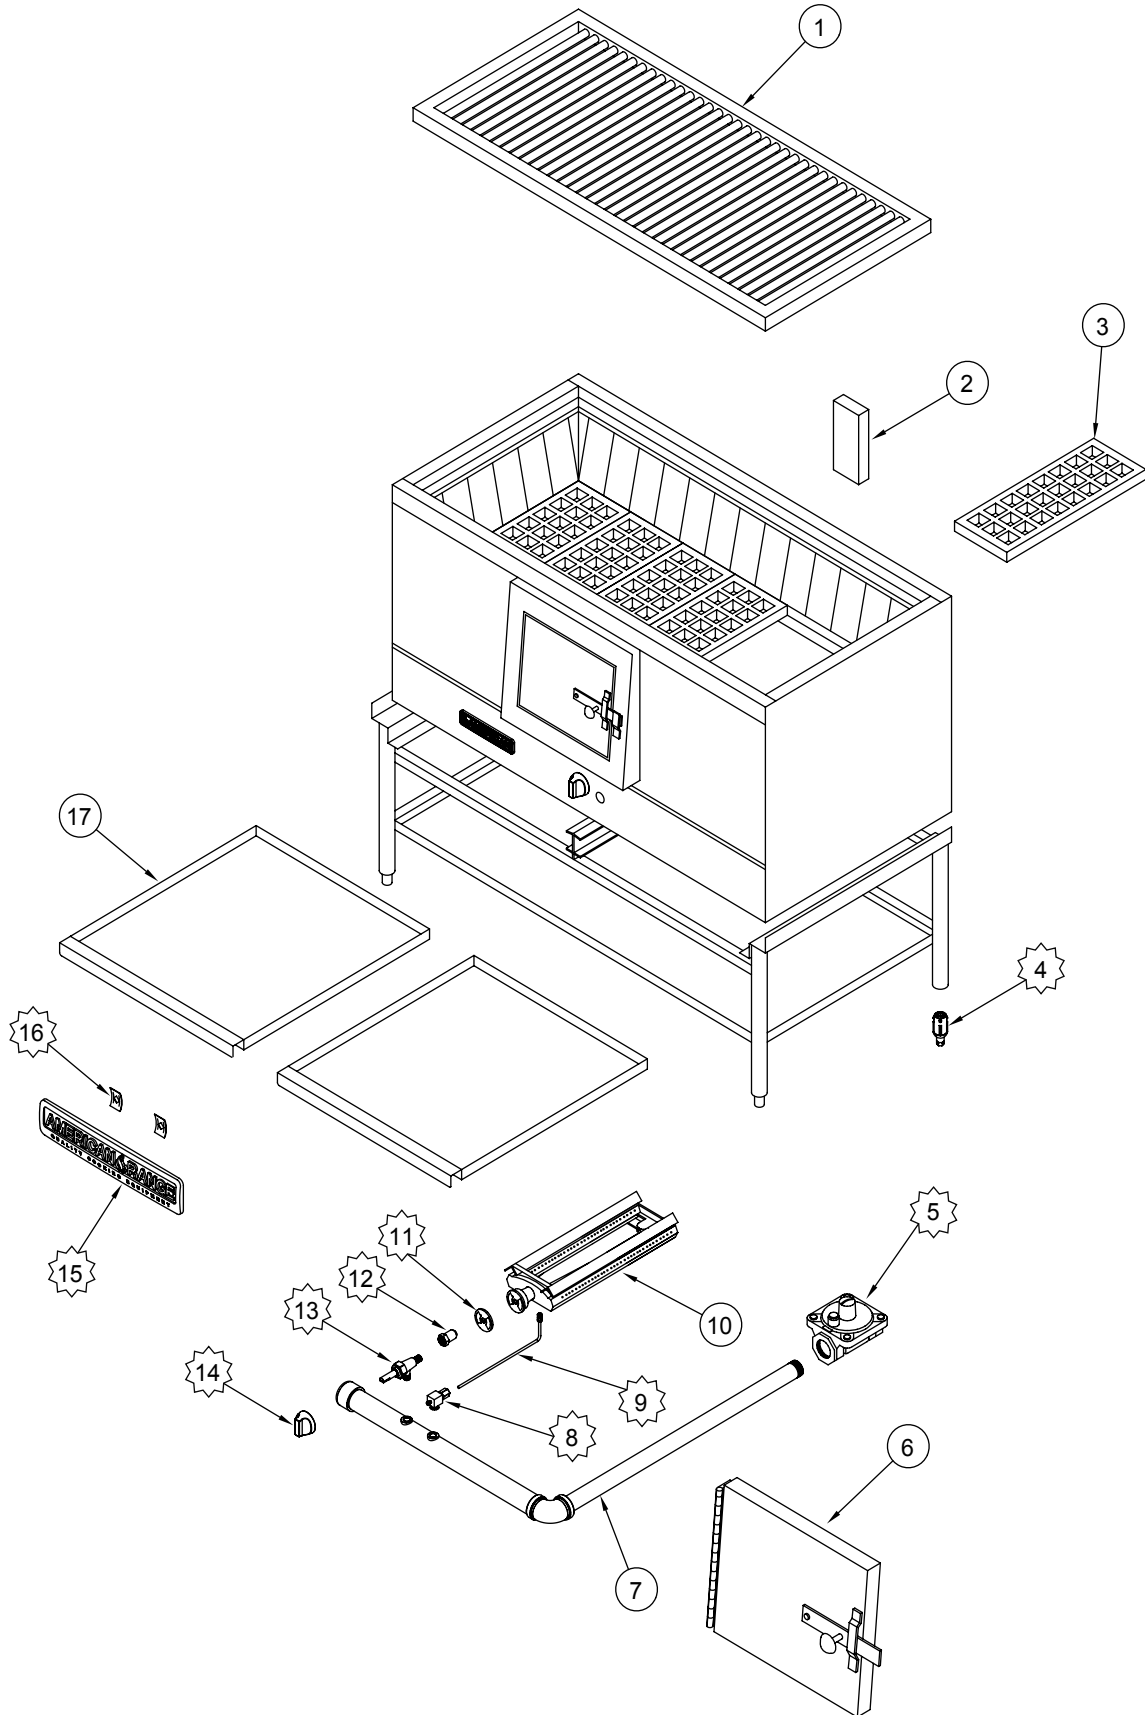

AMSQ

AMSQ

ITEM NO.	PART NO.	DESCRIPTION
2	A52901	Brick, Fire 4-1/2" x 9" x 1-1/4" 10430 Split
3	A17009	Grate, Bottom Waffle 4"x20" MSQ
4	A35000	Leg Bullet for 1-5/8 Tube NSF 10438
5	A80011	Valve, Pressure Regulator 3/4 10481 LPG Gas Set 10.0
	A80110	Valve, Pressure Regulator 3/4 10480 Nat Gas Set 5.
6	A99621	Door, AMSQ Mesquite Broiler Heavy Duty Construction
8	A29300	Valve, Pilot Elbow Adjustable 10418 1/8 NPT 3/16 CC
9	A29233	Pilot Tip, Assembly Single AMSQ
10	A14038	Burner, H w/Welded Radiants 10475 AECB & AMSQ
11	A14037	Air Shutter, 2" 10464
12	A29004	Orifice Hood, #50 1/2" Brass 11050 LPG Gas
	A29014	Orifice Hood, #36 1/2" Brass 11050 Nat Gas
13	A80109	Valve, Gas Manual On/Off UL 10419, AR, ARKB, ARRB, AECB
14	A32001	Knob, Gas On/Off Glossy Black Flat Down
15	A38000	Name Plate, American Range 8" 10499 Quality Commercial Chrome
16	A44003	Nut, Speed #6 Push Black 10601

subject to change without notice.