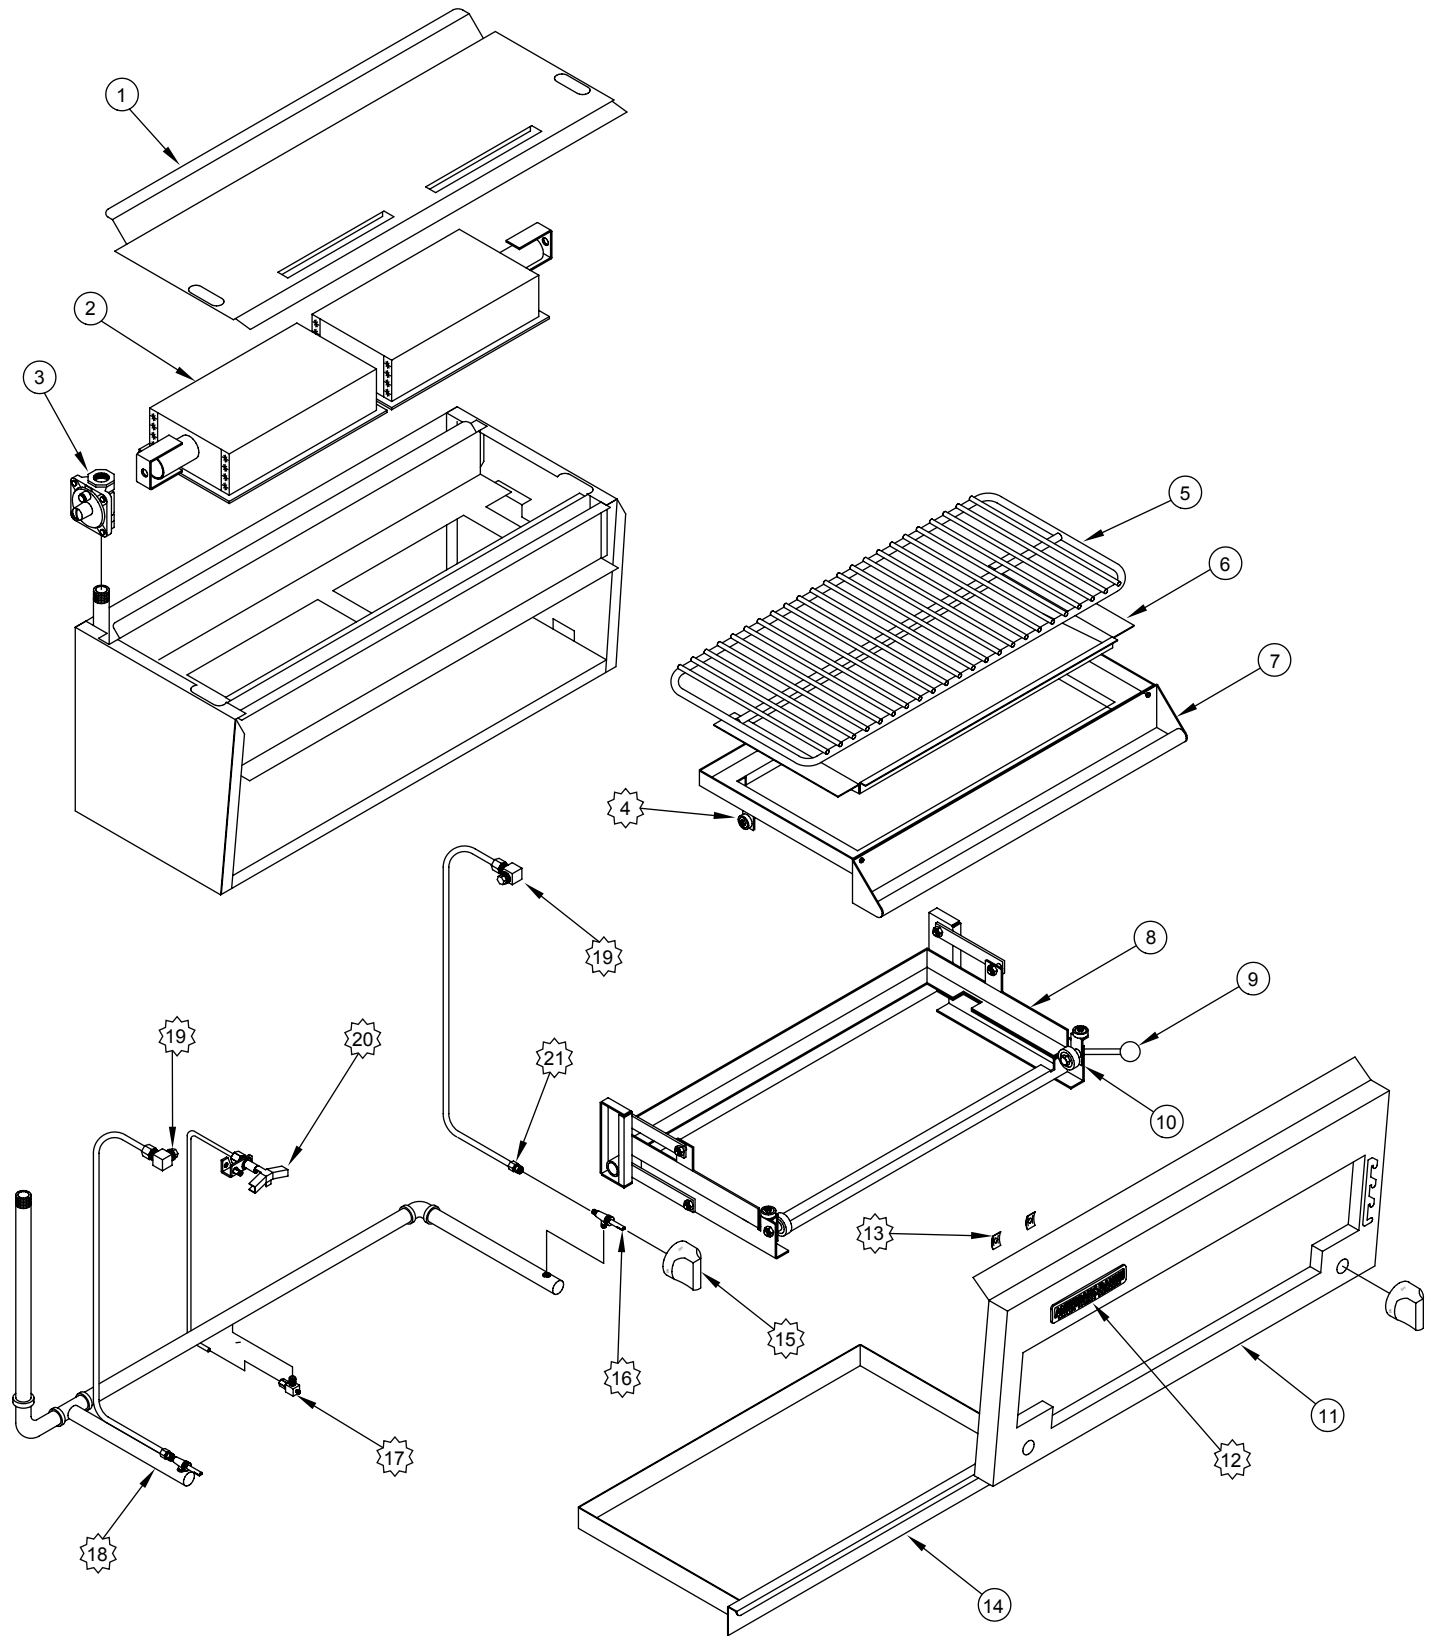

ARSB

ARSB

ITEM NO.	PART NO.	DESCRIPTION
2	A14015	Burner, Infrared ARSB 10477 Old Style 12-3/4" x 7"
3	A80110	Valve, Pressure Regulator 3/4" 10480 Nat Gas Set 5.
	A80011	Valve, Pressure Regulator 3/4" 10481 LPG Gas Set 10.0
4	A43007	Bearing, Ball Small 1/4" ID x 1" OD 10491 High Heat
5	A31021	Rack, ARSB-36" 2901/2" x 13" 10505 Old Style
6	A31029	Rack Frame Assembly for ARSB
7	A32150	Bracket, Door Handle Heavy Duty 18164-Chrome Plated AR Range
8	A99283-1	Carriage, Salamander Assembly ARSM, ARSB
9	A32016	Knob, Ball 1-3/4" 3/8" Insert 10490 New Style
10	A43017	Bearing, Ball 3/4" ID x 1-5/8" OD 10507 High Heat
12	A38000	Name Plate, American Range 8" 10499 Quality Commercial Chrome
13	A44003	Nut, Speed #6 Push Black 10601
14	A99543	Crumb Tray, ARSB-36" 10285
15	A32001	Knob, On/Off Glossy Black Flat Down
16	A80109	Valve, Gas Manual On/Off UL 10419, AR, ARKB, ARRB, AECB
17	A29300	Valve, Pilot Elbow Adjustable 10418 1/8" NPT 3/16" CC
18	A15040	Manifold, ARSB-36" Dual Burners 10286
19	A29106	Elbow, Infrared Burner No Spud
20	A11108	Pilot, Nat Gas .026 3/16" 6CH24-2 "T" Style ARSB
	A11131	Pilot, LPG Gas .016 3/16" 6CH24-2 "T" Style ARSB
	A11110	Orifice, Bell 0.018 Nat Gas 11001
	A11118	Orifice, Bell 0.010 LPG Gas 11002
21	A28028	Adapter, 3/8" C X 3/8-27 Brass

subject to change without notice.

SMALL BALL BEARING	LARGE BALL BEARING	AMERICAN RANGE NAME PLATE	SPEED NUT	ON/OFF KNOB	GAS VALVE	90° PILOT VALVE
ELBOW/SPUD ASSY	PILOT	3/8 ADAPTER FITTING