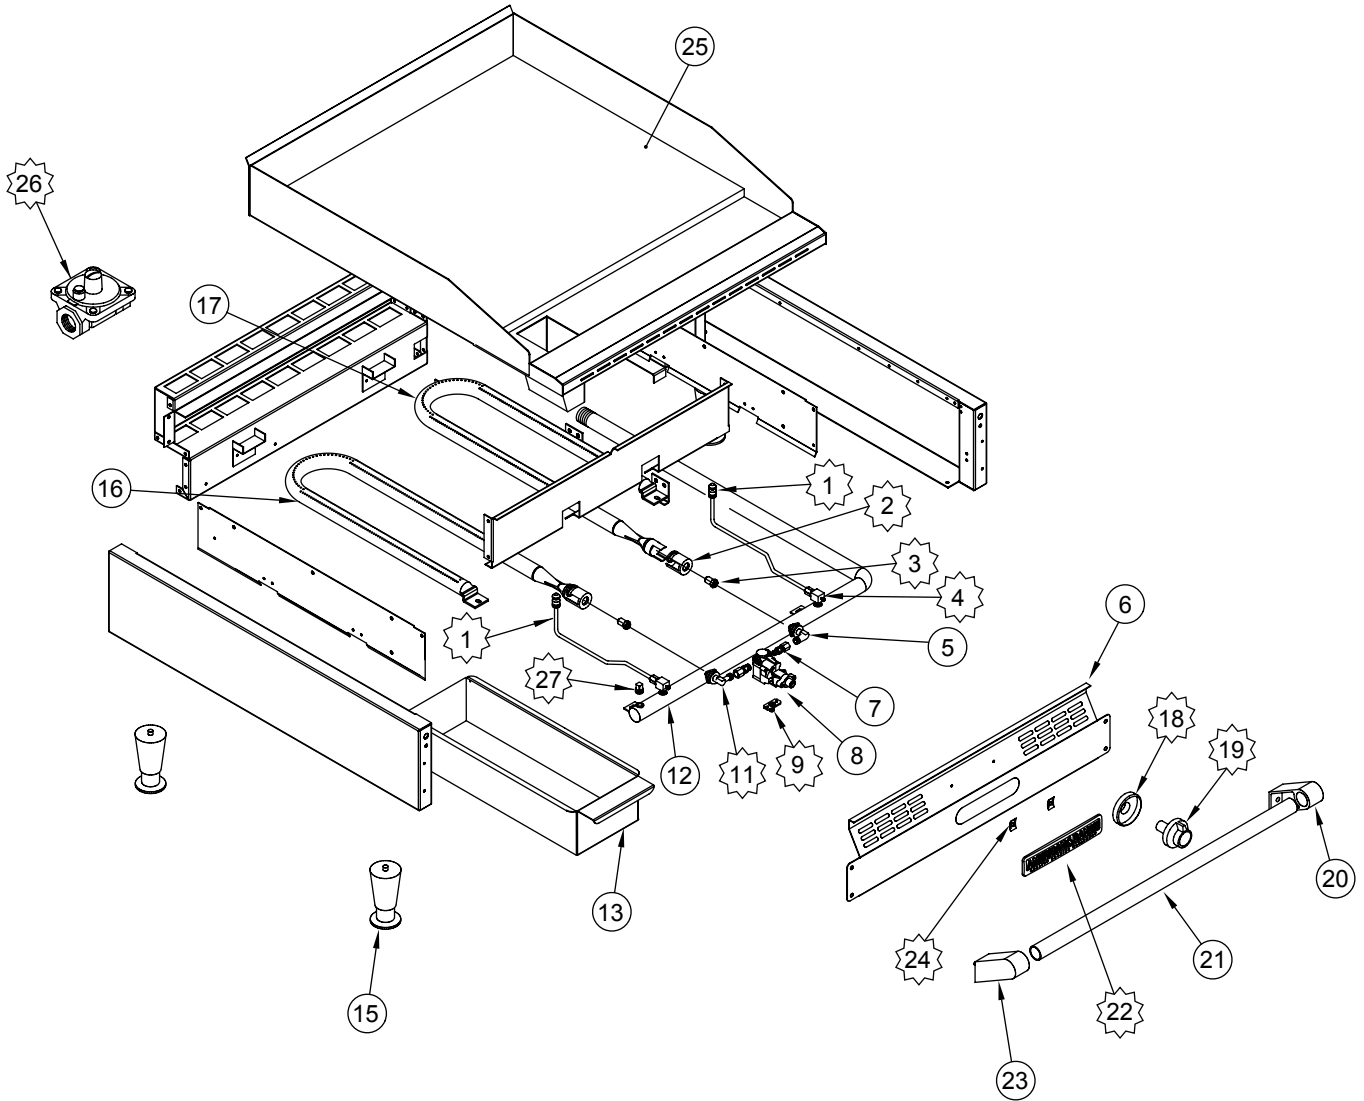

AETG

1 PILOT TIP ASSY	2 AIR SHUTTER	3 ORIFICE HOOD	4 90° PILOT VALVE	9 T'STAT FLANGE	11 ORIFICE ELBOW	18 BEZEL
19 T'STAT KNOB	22 AMERICAN RANGE NAME PLATE	24 SPEED NUT	26 REGULATOR	27 1/8 PLUG