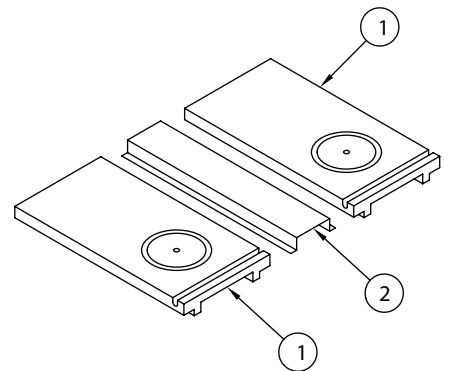

AR Series

RADIANT BROILER

Pg.4

RAISED GRIDDLE

Pg.6

THERMO GRIDDLE

Pg.5

HOT TOP

FRENCH TOP