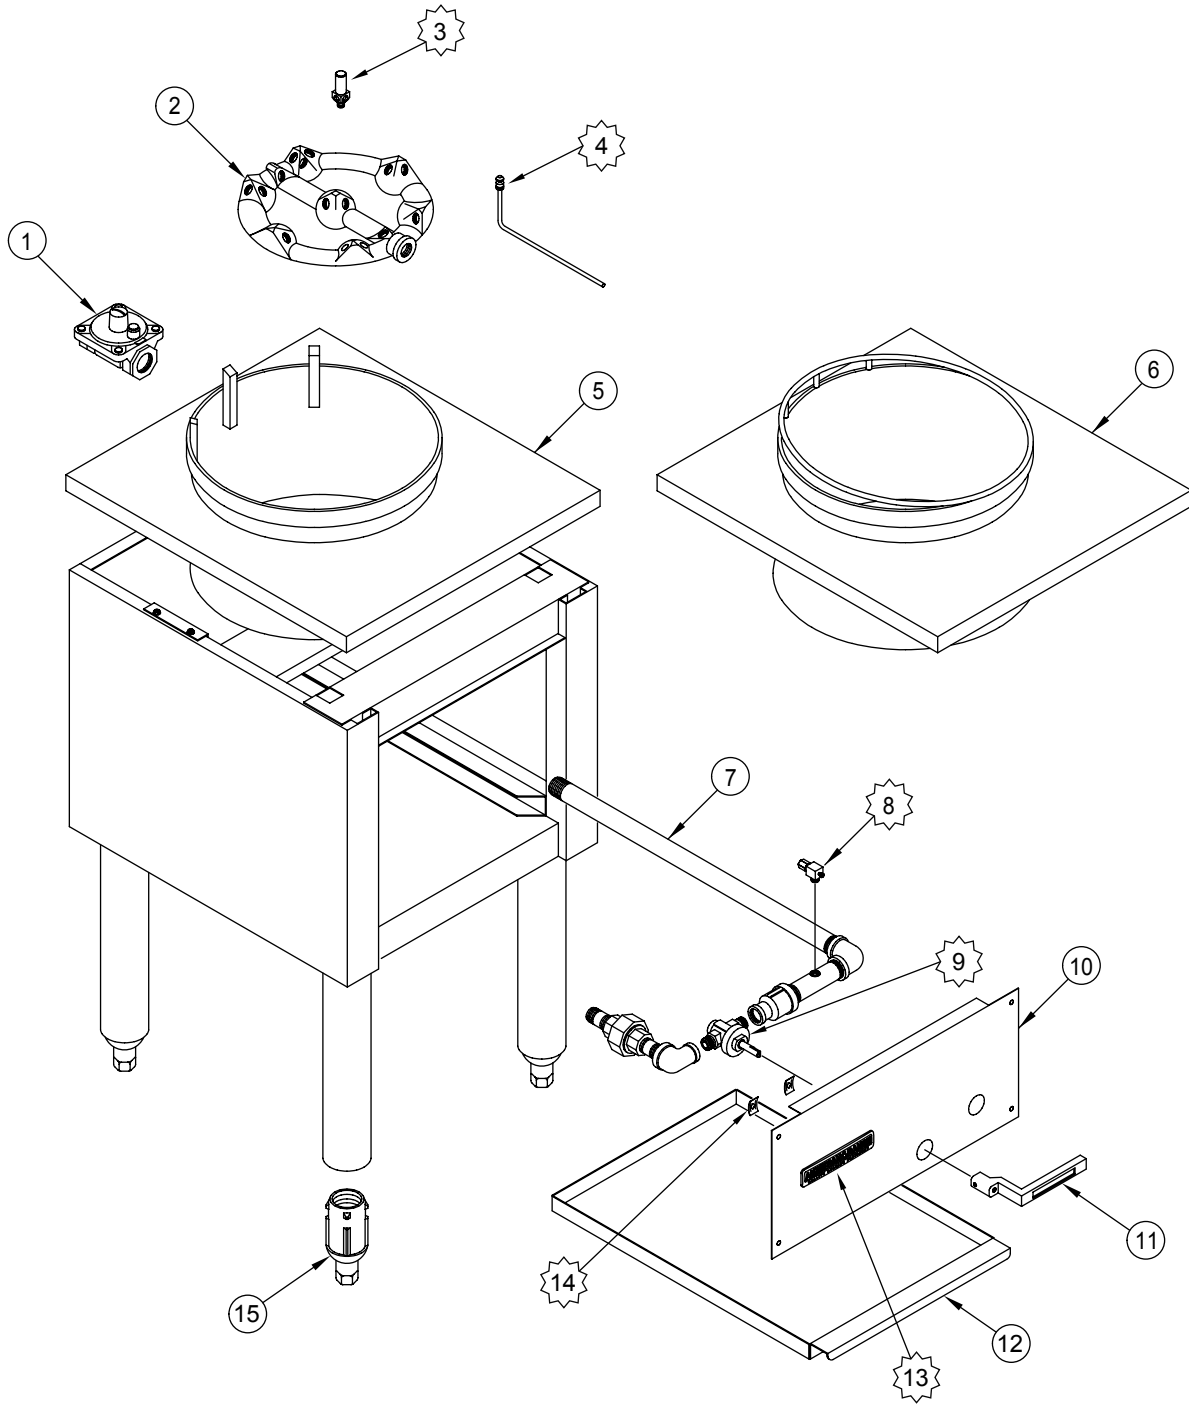

ARWR

JET ORIFICE HOOD	PILOT TIP ASSY	90° PILOT VALVE	GAS VALVE	AMERICAN RANGE NAME PLATE	SPEED NUT

DESIGNED & BUILT IN USA

13592 Desmond St., Pacoima, CA 91331 818.897.0808 888.753.9898 www.americanrange.com

AMERICAN RANGE