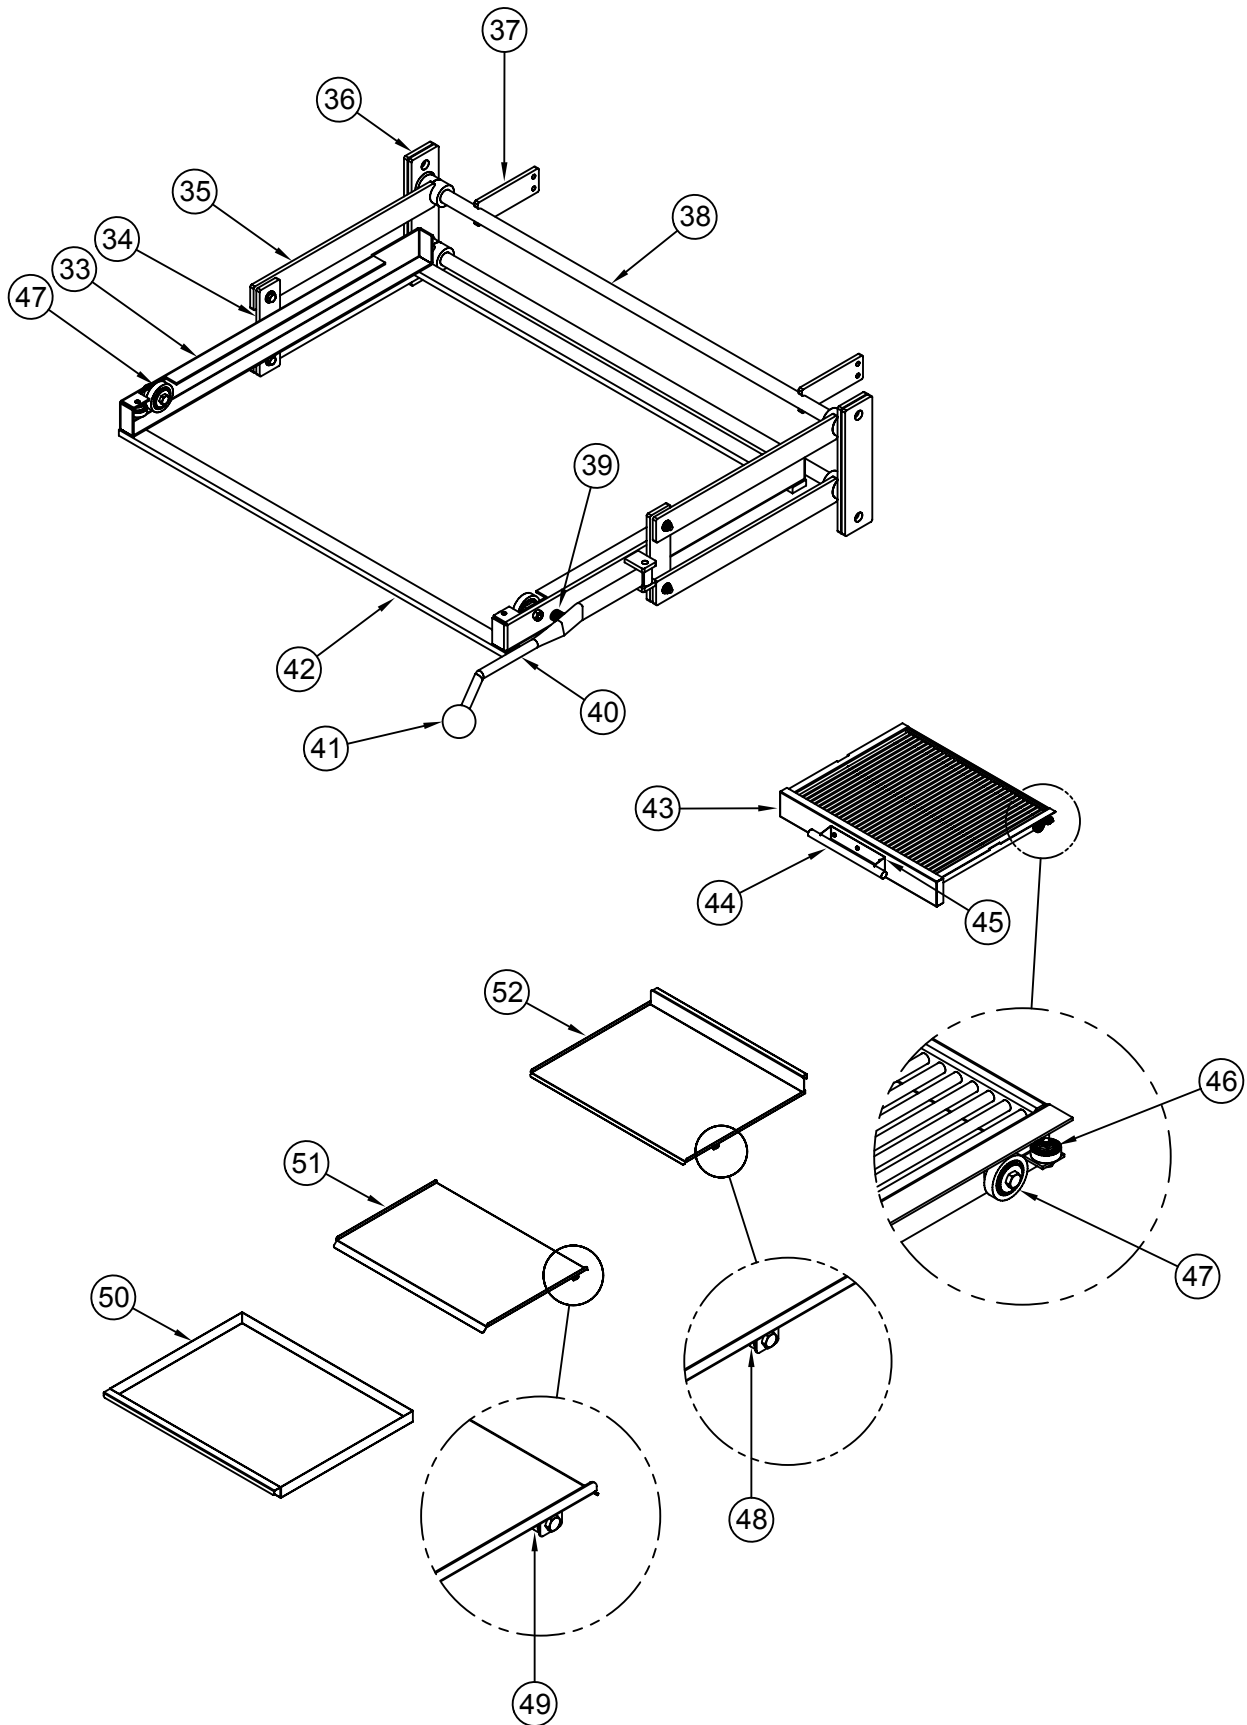

AGBU

AGBU

ITEM NO.	PART NO.	DESCRIPTION
3	A91041	Blower Continuous Duty AGBU 115V 50/60Hz 3030 RPM 50 CFM
6	70637	Rack Position Bracket
8	A32001	Knob, Gas ON/OFF Glossy Black Flat Down
10	A99820	Panel, Front AGBU W/American Range Logo
12	A34001	Spring, Extension AGBU
13	71981	Retainer, Bottom Spring Eyebolt 6-1/2" Adjustable
	71980	Retainer, Top Spring Eyebolt 5-1/2" Adjustable
16	A28003	Connector, 3/16" - 3/16" STR Compression
18	A29017	Orifice Hood #44 1/2" Brass 11044
	A29005	Orifice Hood #55 1/2" Brass 11055
20	A11112	Pilot, Nat Gas .018 10489 "L" Style
	A11124	Pilot, LPG Gas .010 10489LP "L" Style
22	A28001	Union, 3/8" Compression
24	A14016	Burner, Infrared AVB & AGBU 10620 17-1/4" X 5"
26	A23010	Plug, 1/8" Pipe Hex Black All Manifolds
27	A28028	Adapter, 3/8" C x 3/8-27 UNS Brass
28	A80109	Valve, Gas Manual On/Off UL
29	A29301	Valve, Dual Gas Pilot 1/8" x 3/16" C 10432
30	A53025	Tubing, Aluminum 3/8" (Sold Per Foot)
31	A53026	Tubing, Aluminum 3/16" (Sold Per Foot)
40	A32109	Handle, AGBU Rack Adjustment Lever, Polished
41	A32016	Knob, Ball 1-3/4, 3/8" Insert 10490 New Style
42	70640	Frame, Rack Assembly AGBU
43	70655	Rack, Grill Assembly AGBU
44	71982	Handle, Rack Assembly Stainless
46	A43007	Bearing, Ball sm 1/4"ID x 1"OD 10491 High Heat
47	A43017	Bearing, Ball 3/4"ID x 1-5/8"OD 10507 High Heat
50	70652	Tray, Grease Collector
51	70653	Grease Tray, Extension Assembly
52	70651	Tray, Grease Drip
53	A10011	Light, Indicator 120V Red 12.7 10407 W/Wire Lead & Male Term
54	A10014	Switch, Toggle On/Off 115V

subject to change without notice.