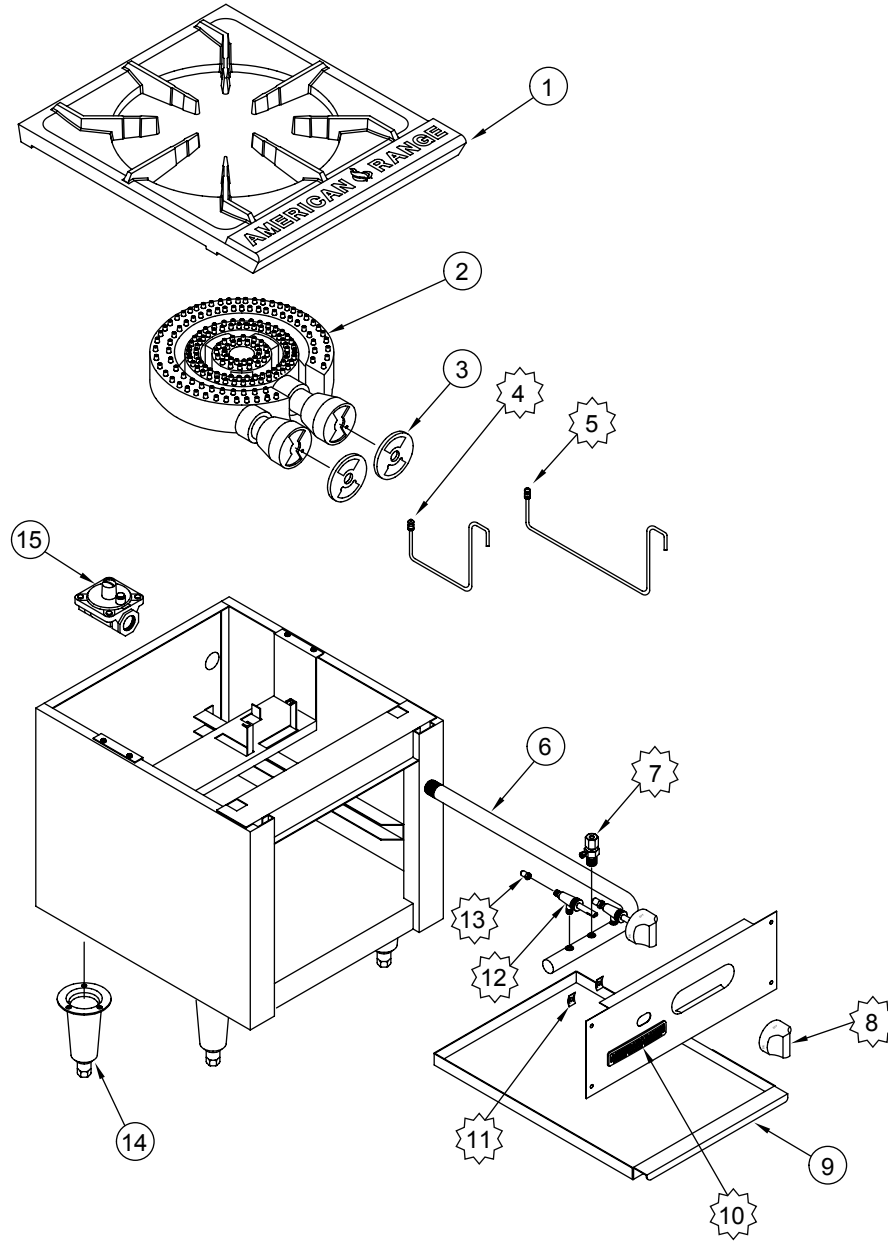

ARSP- & SPSH

PILOT TIP ASSY ARSP-18	PILOT TIP ASSY ARSP-18-2	STRAIGHT PILOT VALVE	BLACK ON/OFF KNOB	AMERICAN RANGE NAME PLATE	SPEED NUT	GAS VALVE
ORIFICE HOOD						

DESIGNED & BUILT IN USA

13592 Desmond St., Pacoima, CA 91331 818.897.0808 888.753.9898 www.americanrange.com

AMERICAN RANGE