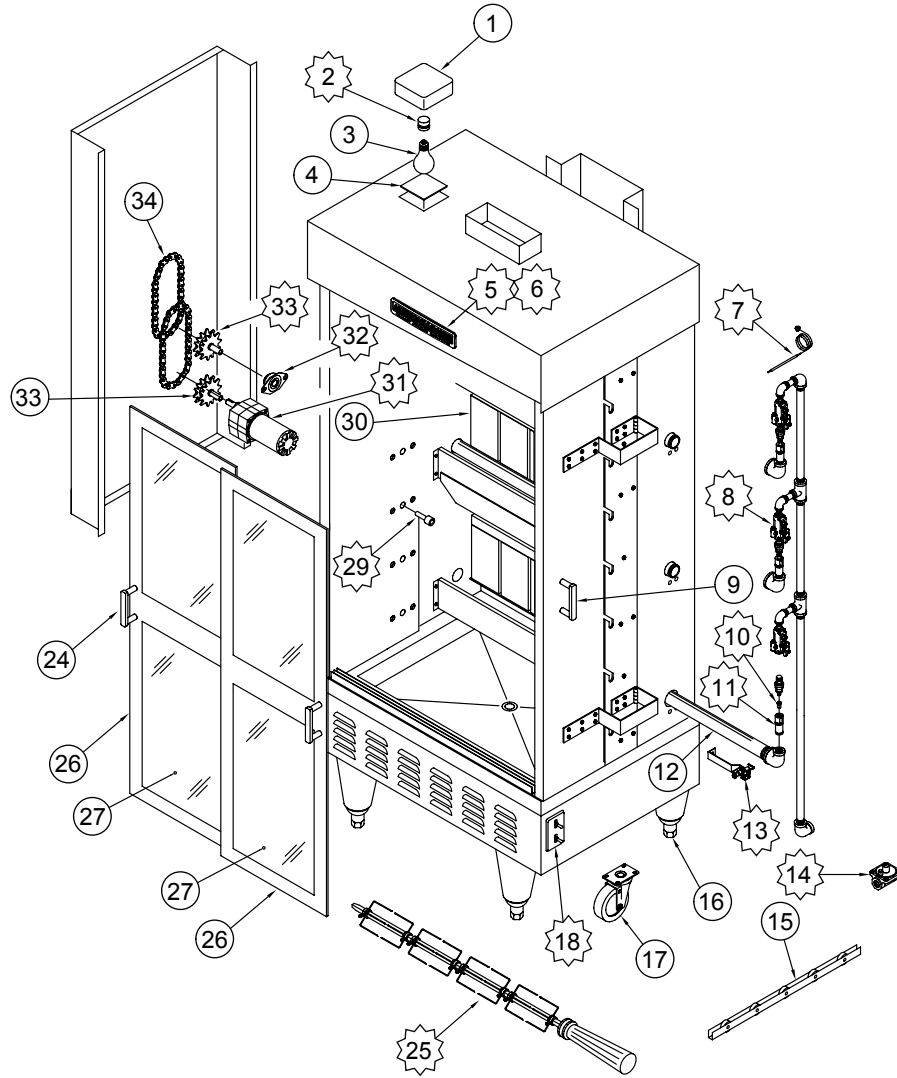

ACB-7

  BULB SOCKET	 AMERICAN RANGE NAME PLATE	 SPEED NUT	 THERMOCOUPLE	 SAFETY VALVE	 ORIFICE HOOD	 AIR SHUTTER
  PILOT TIP ASSY	 REGULATOR	 TOGGLE SWITCH	 SPINDLE	 THUMB SCREW	 SPIT SOCKET	 GEAR MOTOR
  BEARING	 DUAL GEAR