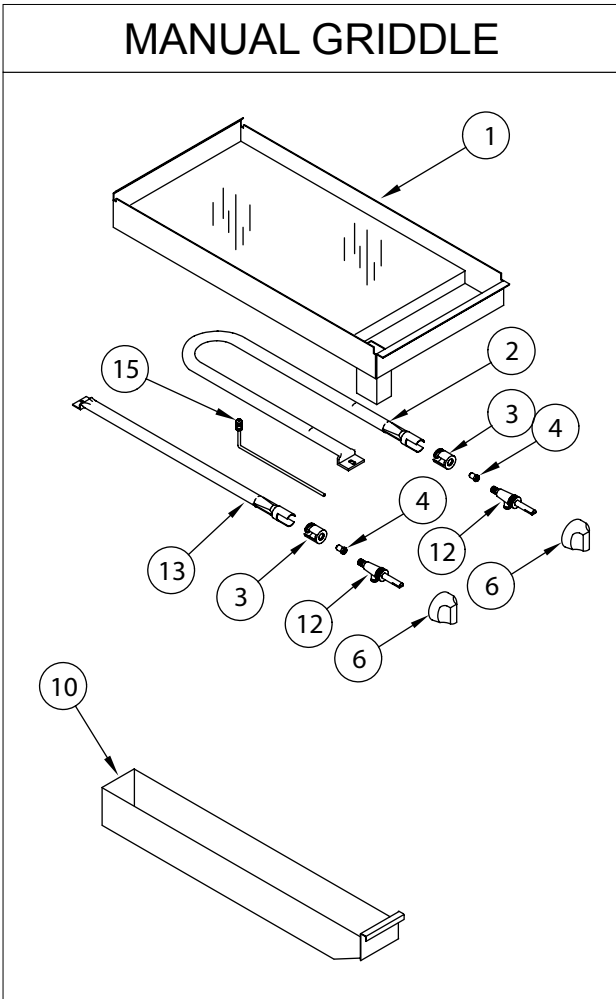

subject to change without notice.

MANUAL GRIDDLE

THERMO GRIDDLE

AR Series - Raised Griddle

ITEM NO.	PART NO.	DESCRIPTION
2	A14079	Deflector, Wire Mesh Raised Griddle AR Range (2 per set)
	A14048	Burner, Raised Griddle Broiler 10261 AR Range
3	A14036	Air Shutter, 1"
5	A29005	Orifice Hood, #55 1/2" Brass 11055 LPG Gas
	A29002	Orifice Hood, #46 1/2" Brass 11046 Nat Gas
6	A29206	Pilot Tip, Assembly, Raised Griddle 10245 AR Range
7	A15069	Manifold, 12" Raised Griddle L/R 1214-12 AR Range
	A15010	Manifold, 24" Raised Griddle L/R 1214-24 AR Range
	A15011	Manifold, 36" Raised Griddle L/R 1214-36 AR Range
8	A29300	Valve, Pilot Elbow Adjustable 10418 1/8" NPT 3/16" CC
10	A32002	Knob, Gas On/Off Glossy Black Flat Up
11	A80109	Valve, Gas Manual On/Off UL 10419, AR, ARKB, ARRB, AECB
12	A28000	Fitting, 3/8" CC x 1/4" MIP Brass 10011
13	A99644	Grease Can, Raised Griddle 1230 AR Range
14	A31022	Rack, 24" Raised Griddle Chrome Pltd 10263-24 NSF 24-5/16" x 19-7/8"
	A31023	Rack, 12" Raised Griddle Chrome Pltd 10263-12 NSF 24-5/16" x 7-1/2"
	A31024	Rack, 36" Raised Griddle Chrome Pltd 10263-36 NSF 31-5/16" x 24-7/16"
	A31026	Rack, 48" Raised Grid Chrome Pltd 10263-48 NSF 43-5/16" x 23-7/16"
15	A99630	Drip Pan, 24" Raised Griddle 1217-24 AR Range
	A99631	Drip Pan, 36" Raised Griddle 1217-36 AR Range
	A99633	Drip Pan, 48" Raised Griddle 1217-48 AR Range
16	A99640	Crumb Tray, 12" Raised Griddle 1220-12 AR Range
	A99641	Crumb Tray, 24" Raised Griddle 1220-24 AR Range
	A99642	Crumb Tray, 36" Raised Griddle 1220-36 AR Range
	A99734	Crumb Tray, 48" Raised Griddle 1220-48 AR Range