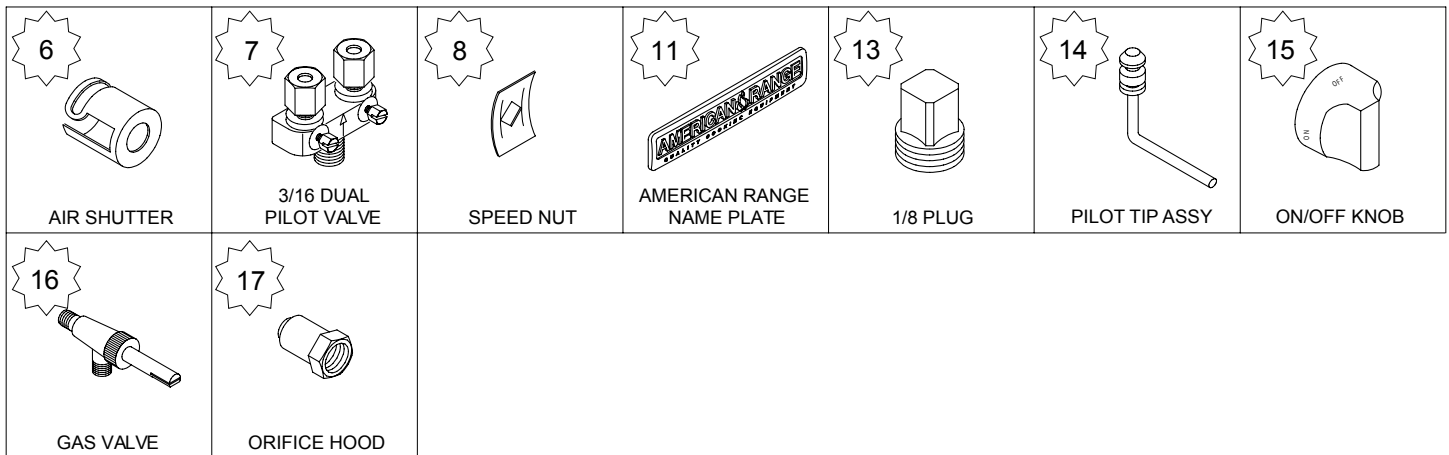

ARKB

ITEM NO.	PART NO.	DESCRIPTION
1	A17017	Grate, Top Cast Iron 5" x 17-3/4" ARKB (Optional)
2	A17005	Cover, Radiant 16" Cast Iron 10449 ARKB
3	A31044	Skewer, (Lule) w/Handle Heavy Duty Stainless ARKB
4	A31043	Skewer, (Shish Kabob) w/Handle Heavy Duty Stainless ARKB
5	A14011	Burner, Broiler ARRB, AERB, ARKB
6	A14036	Air Shutter, 1"
7	A29301	Valve, Dual Gas Pilot 1/8 x 3/16C 10432
8	A44003	Nut, Speed #6 Push Black 10601
10	A80154	Crumb Tray, ARKB-24" 1602-24
	A80155	Crumb Tray, ARKB-30" 1602-30
	A80156	Crumb Tray, ARKB-36" 1602-36
	A80157	Crumb Tray, ARKB-48" 1602-48
11	A38000	Name Plate, American Range 8" 10499 Quality Commercial Chrome
13	A23010	Plug, 1/8" Pipe Hex Black All Manifolds
14	A29203	Pilot, Tip Assembly ARRB ARKB 10242
15	A32001	Knob, Gas On/Off Glossy Black Flat Down
16	A80109	Valve, Gas Manual On/Off UL 10419, AR, ARKB, ARRB, AECEB
17	A29000	Hood, Orifice #39 1/2" Brass 11039 Nat Gas
	A29007	Hood, Orifice, #52 1/2" Brass LPG Gas
18	A80110	Valve, Pressure Regulator 3/4 10480 Nat Gas Set 5.0
	A80011	Valve, Pressure Regulator 3/4 10481 LPG Gas Set 10.0
19	A35011	Leg, 4" Adjustable Flanged NSF Stainless
	A35100	Leg Set (4) 4" Adjustable w/Flange
20	A91001	Motor, Gear ACB-7/14, AHS-R, ARKB-R 10410-1 Spec. Output Shaft
21	A43020	Sprocket, 3/4" ID 35 Chain
22	A40005	Bearing, High Heat Flanged 3/4" 10429 Bore w/3 Set Screws
23	A10004	Block, Terminal, 12 Station 1-J601MA

subject to change without notice.