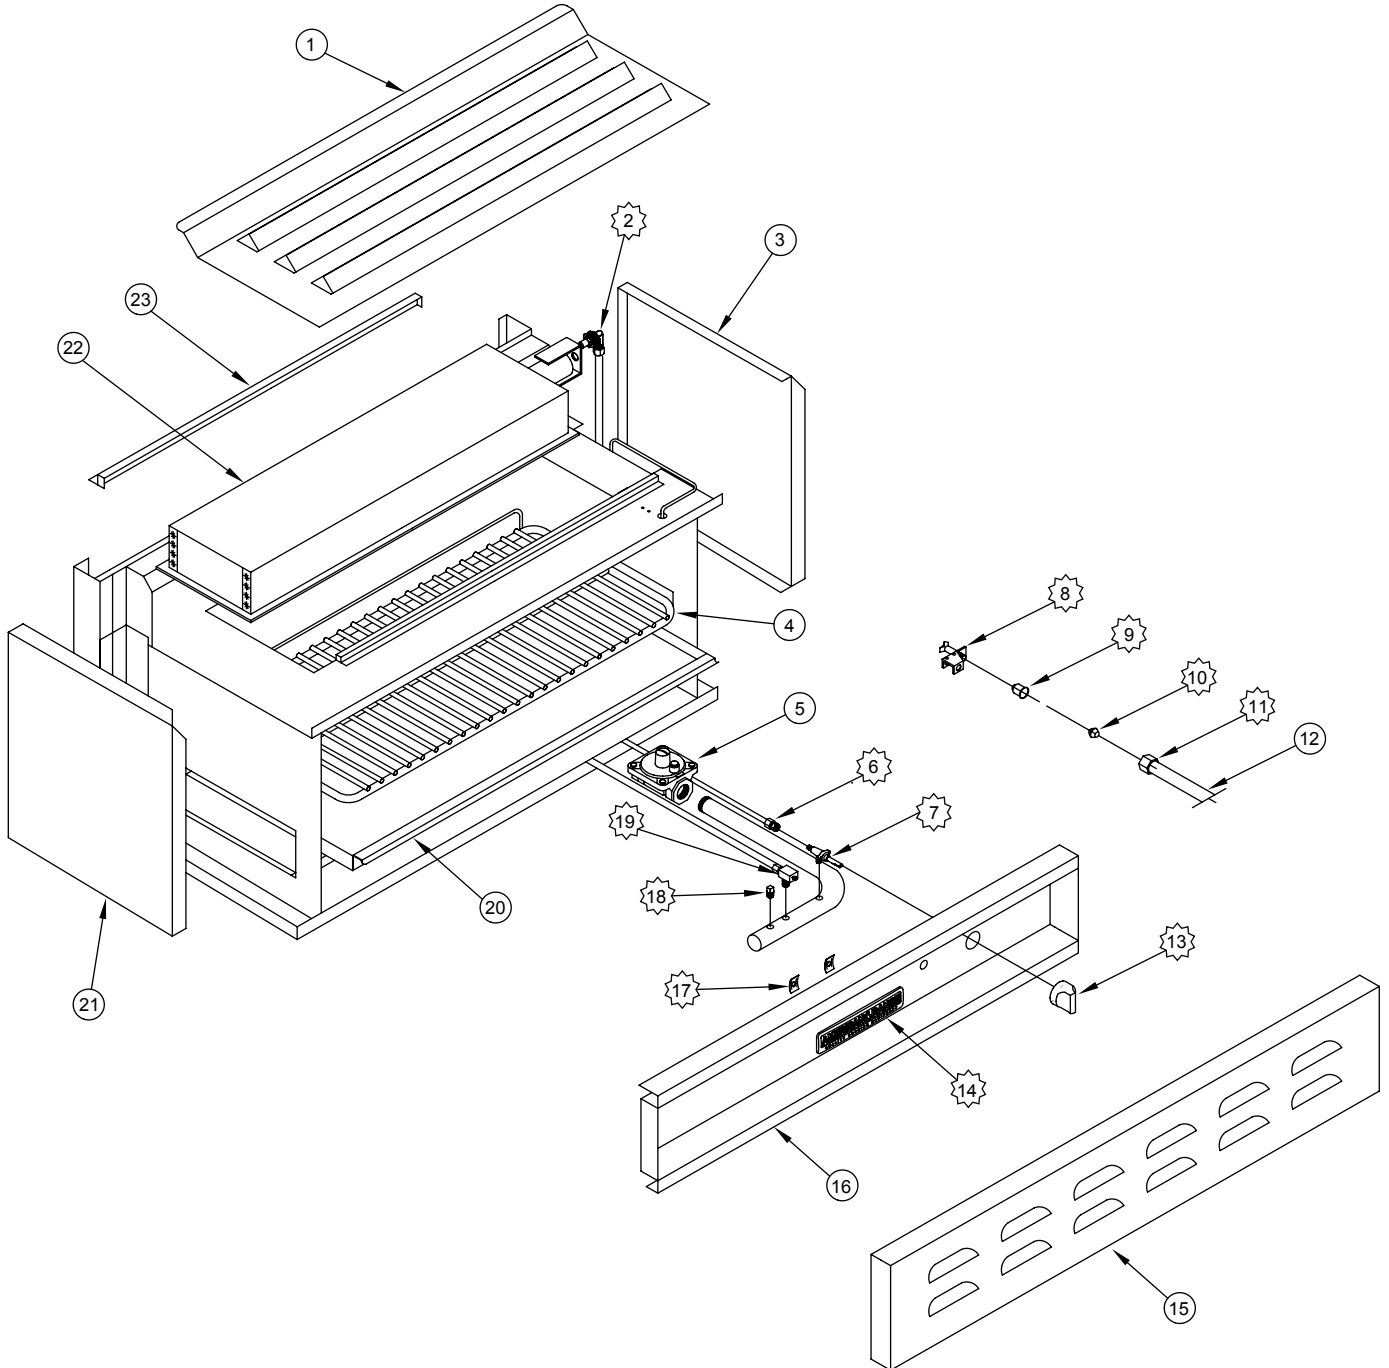

ARCM

ARCM

ITEM NO.	PART NO.	DESCRIPTION
2	A29000	Hood, Orifice #39 1/2" Brass 11039 Nat Gas
	A29004	Hood, Orifice #50 1/2" Brass 11050 LPG Gas
	A29002	Hood, Orifice #46 1/2" Brass 11046 Nat Gas
	A29001	Hood, Orifice #52 1/2" Brass 11052 LPG Gas
	A24000	Elbow, Orifice Mixer 3/8" C-3/8-27
4	A31011	Rack, ARCM 24" 20-1/4" x 15-1/2" Chrome Plated
	A31012	Rack, ARCM 36" 32-1/4" x 15-1/2" Chrome Plated
	A31013	Rack, ARCM 48" 44-1/4" x 15-1/2" Chrome Plated
	A31014	Rack, ARCM 60" 56-1/4" x 15-1/2" Chrome Plated
5	A80110	Valve, Regulator 3/4" 10480 Nat Gas Set 5.
	A80011	Valve, Regulator 3/4" 10481 LPG Gas Set 10.0
6	A28028	Adapter, 3/8C X 3/8-27 UNS Brass
7	A80109	Valve, Gas Manual On/Off UL 10419, AR, ARKB, ARRB, AECB
8	A11112	Pilot, Nat Gas .018 ARSM/ARCM 10489 "L" Style
	A11124	Pilot, LPG Gas .010 ARSM/ARCM
9	A11118	Orifice, Bell .018 AR/AF Nat Gas 11001
	A11110	Orifice, Bell .010 LPG Gas 11002
10	A28021	Sleeve, Ball 3/16" Tube Barrel Oversize
11	A28020	Nut, Reducer 1/4"-3/16 CC 10428
12	A29212	Pilot Tubing, ARCM/ARSM New Style Double IR Burner
13	A32001	Knob, Gas On/Off Glossy Black Flat Down
14	A38000	Name Plate, American Range 8" 10499 Quality Commercial Chrome
17	A44003	Nut, Speed #6 Push Black 10601
18	A23010	Plug, 1/8" Pipe Hex Black All Manifolds
19	A29300	Valve, Pilot Elbow Adjustable 10418 1/8" NPT 3/16" CC
20	A99635	Crumb Tray, ARCM-24"
	A99636	Crumb Tray, ARCM-36"
	A99637	Crumb Tray, ARCM-48"
	A99638	Crumb Tray, ARCM-60"
22	A14019	Burner, Infrared ARCM/ARSB New Style 16-9/16" x 8"
	A14020	Burner, Infrared ARCM/ARSM New Style 27-5/8" x 8"
23	A99591	Bracket, Large IR Burner ARCM
	A99592	Bracket, Small IR Burner ARCM

subject to change without notice.

2 3/8 CC ORIFICE FITTING	6 3/8 CC VALVE ADAPTER	7 GAS VALVE	8 PILOT	9 PILOT BELL ORIFICE	10 SLEEVE, BALL 3/16" TUBE BARREL	11 NUT, REDUCER 1/4"CC - 3/16"CC
13 ON/OFF KNOB	14 AMERICAN RANGE NAME PLATE	17 SPEED NUT	18 1/8 NPT PLUG	19 3/16 PILOT VALVE 90°		

DESIGNED & BUILT IN USA
ESTABLISHED PRIDE OF THE PAST

13592 Desmond St., Pacoima, CA 91331 818.897.0808 888.753.9898 www.americanrange.com

AMERICAN RANGE