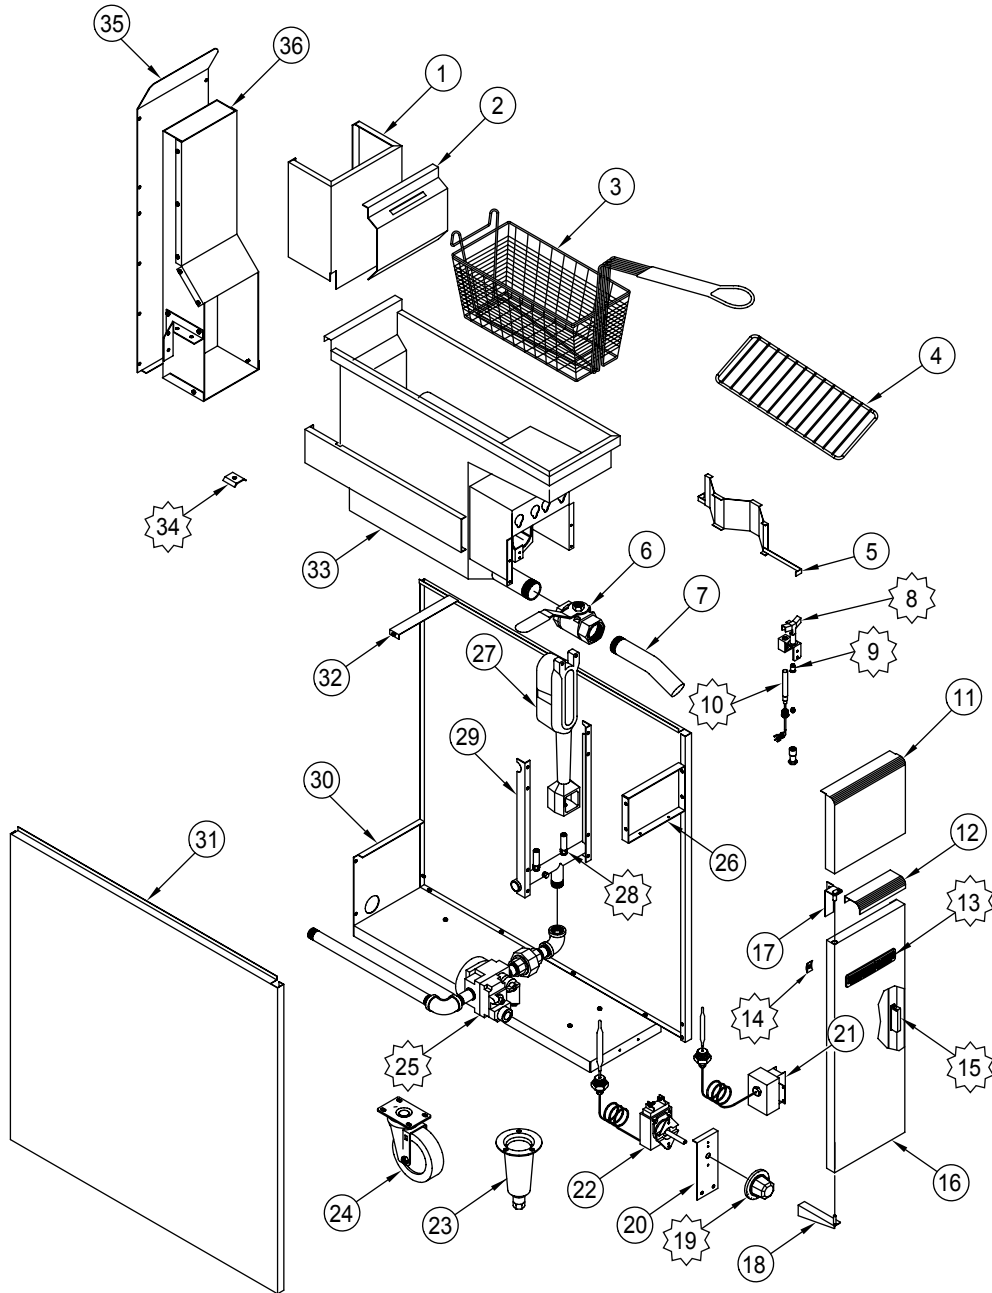

AF-25

DESIGNED & BUILT IN USA
EXCEPTIONAL QUALITY OF THE RANGE

13592 Desmond St., Pacoima, CA 91331 818.897.0808 888.753.9898 www.americanrange.com

AMERICAN RANGE

AF-25

ITEM NO.	PART NO.	DESCRIPTION
1	A99410	High Riser, Basket Support AF-25 5121 Heavy Duty Stainless
2	A99435	Hanger, Basket Support AF-25 5124 Heavy Duty Stainless
3	A33000	Basket, Fryer AF-25, AF-40, AF-45 11100 Chrome Plated, Blue Handle
4	A31003	Rack, AF-25 (13" x 6-5/8") 11122 Chrome Plated
5	A99240	Diffuser Assembly
6	A80201	Valve, Drain NSF AF-Series 11103
7	A23003	Drain, Pipe AF Series 11104
8	A11103	Pilot, AF 6CH14-6N .018 Nat Gas 11105
	A11121	Pilot, AF 6CH14-6.014 LPG Gas
9	A11118	Orifice, Bell 0.018 AR/AF Nat Gas 11001
	A11109	Orifice, Bell 0.014L VL LPG Gas
10	A11102	Power Generator, Thermopile AF 11109
11	A99416	Panel, Front AF-25 Heavy Duty 5134 Stainless
12	A99319	Handle, AF Series Heavy Duty 5042 Stainless
13	A38000	Name Plate, American Range 8" 10499 Quality Commercial Chrome
14	A44003	Nut, Speed #6 Push Black 10601
15	A43104	Magnet, Door AF Series 11110
16	A99417	Door, Assembly AF-25 Heavy Duty 5143 Stainless
17	A99219	Hinge, Top Door AF Series 5036 Heavy Duty
18	A99220	Hinge, Bottom Door AF Series 5035 Heavy Duty
19	A32013	Knob, RX Thermostat AF Series 11111
20	A99320	Thermostat Bracket
21	A10007	Switch, Hi-Limit Millivolt AF 11112
22	A50400	Thermostat, RX Millivolt AF 11113
23	A35001	Leg, 6" Cone 3" Adjustable Bullet Chrome Plated NSF
24	A35013	Caster, 5" Swivel Plate Mount 10423 w/Brake NSF 200 lb. Load
	A35012	Caster, 5" Swivel Plate Mount 10424 No Brake NSF 200 lb. Load
	A35106	Caster Set of 4 (without brakes)
25	A80102	Gas Valve (Nat)
	A80103	Gas Valve (LPG)
26	A99276	Baffle, Front Cover AF-45 2133
27	A14008	Burner, AF Series Cast Iron 11115 w/American Range Logo $ 40.00
28	A29010	Orifice, Hood, #32 AF Series Nat Gas 11116 3/4" Manifold
	A29023	Orifice, Hood, #53 AF Series LPG Gas 11117
	A37917	Conversion Kit, AF-25 Nat Gas
	A37918	Conversion Kit, AF-25 LPG Gas
29	A15033	Manifold, AF-25 Fryer 3/4" NPT 5130
30	A99418	Panel, Back Bottom AF-25 5128
31	A99419	Panel, AF-25 Rt Side Heavy Duty 5116 Stainless
	A99420	Panel, AF-25 Lt Side Heavy Duty 5117 Stainless
33	A99402	Tank, AF-25 Fryer Assembly No Drain Valve
34	A99218	Probe Holder, AF Series 5041
35	A99409	Panel, Top Back AF-25 5129
36	A99321	Flue Box, Assembly AF-25 5144

subject to change without notice.