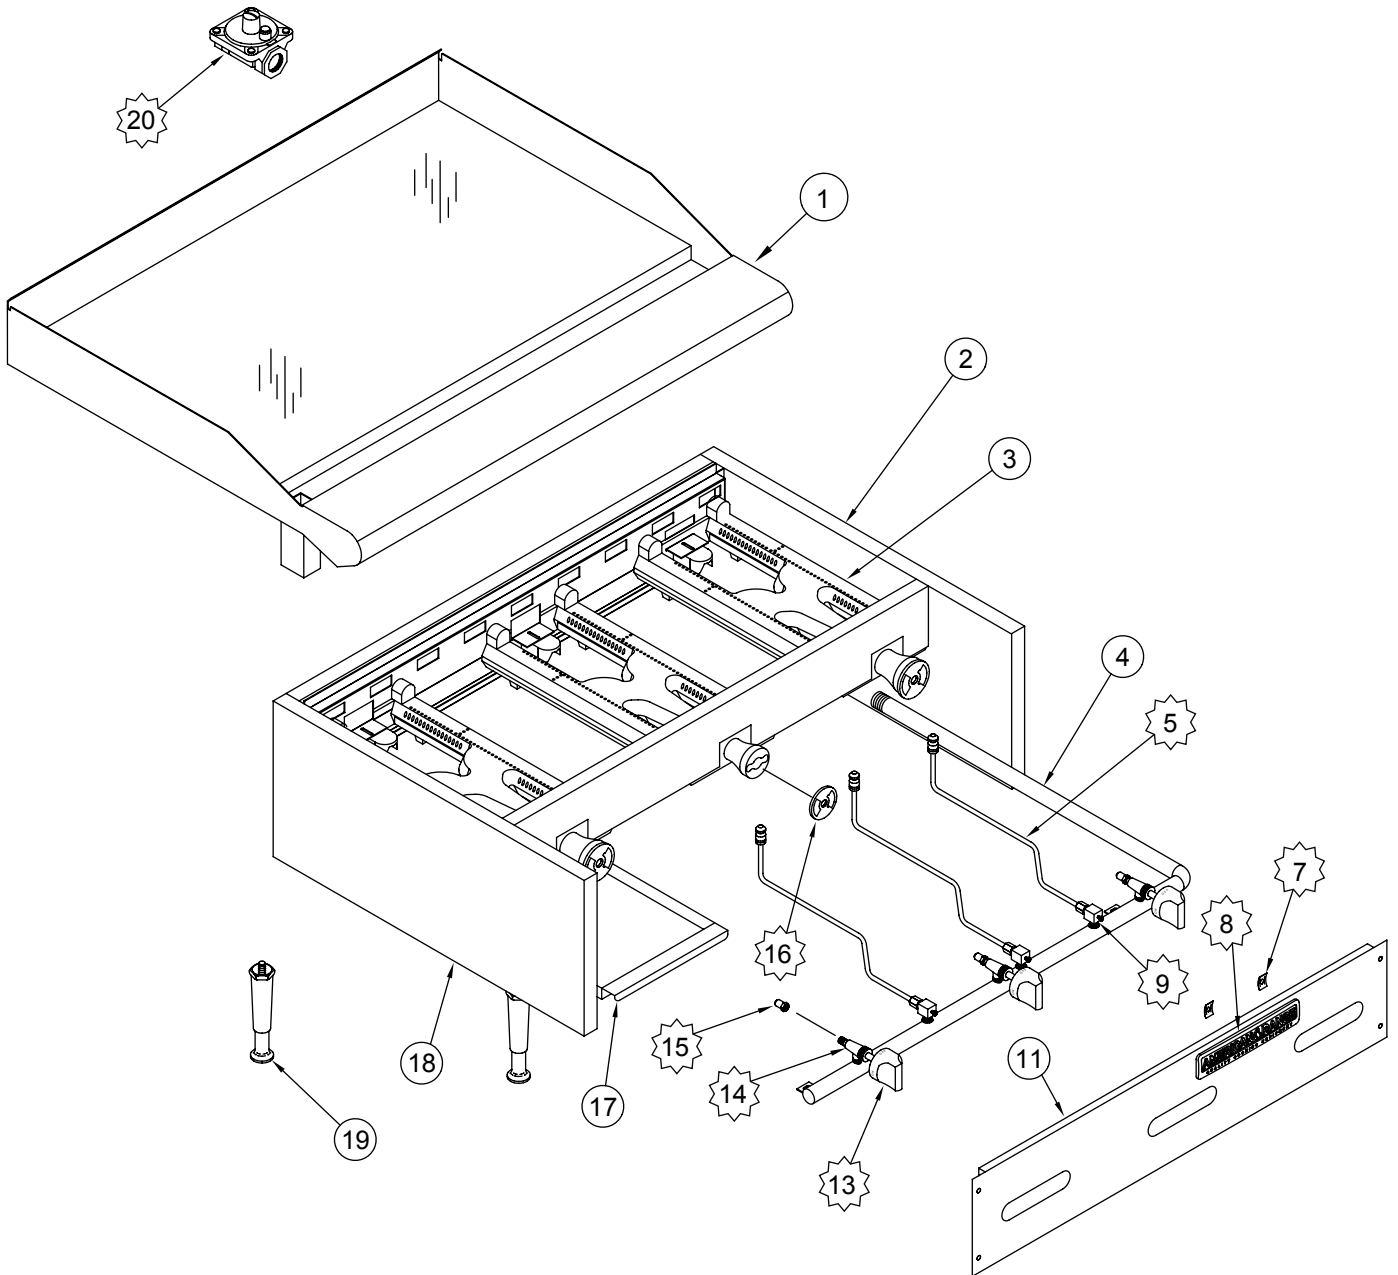

ACCG

ACCG

ITEM NO.	PART NO.	DESCRIPTION
3	A14009	Burner, "H" Shape Cast Iron
5	A29201	Pilot Tip Assembly, ARMG
7	A44003	Nut, Speed #6 Push Black 10601
8	A38000	Name Plate, American Range 8" 10499 Quality Commercial Chrome
9	A29300	Valve, Pilot Elbow Adjustable 10418 1/8" NPT 3/16" CC
10	A23010	Plug, 1/8" Pipe Hex Black All Manifolds
13	A32001	Knob, Gas On/Off Glossy Black Flat Down
14	A80109	Valve, Gas Manual On/Off UL 10419, AR, ARKB, ARRB, AECB
15	A29002	Hood, Orifice #46 1/2" Brass 11039 Nat Gas
	A29005	LPG Orifice #55 1/2" Brass 11053 LPG Gas
16	A14037	Air Shutter 2" 10463
17	A99800	Grease Can Assembly, ARMG ARTG 10250
19	A35011	Leg, 4" Adjustable Flange NSF Stainless
	A35100	Leg, Set (4) 4" Adjustable with Flange Stainless NSF Countertop Units
20	A80110	Valve, Pressure Regulator 3/4" 10480 Nat Gas Set 5
	A80011	Valve, Pressure Regulator 3/4" 10481 LPG Gas Set 10.0

subject to change without notice.