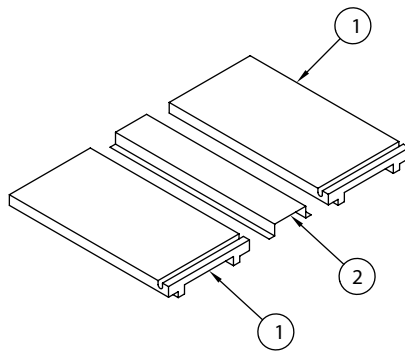

AR Series

RADIANT BROILER

Pg.4

RAISED GRIDDLE

Pg.6

THERMO GRIDDLE

Pg.5

HOT TOP

FRENCH TOP