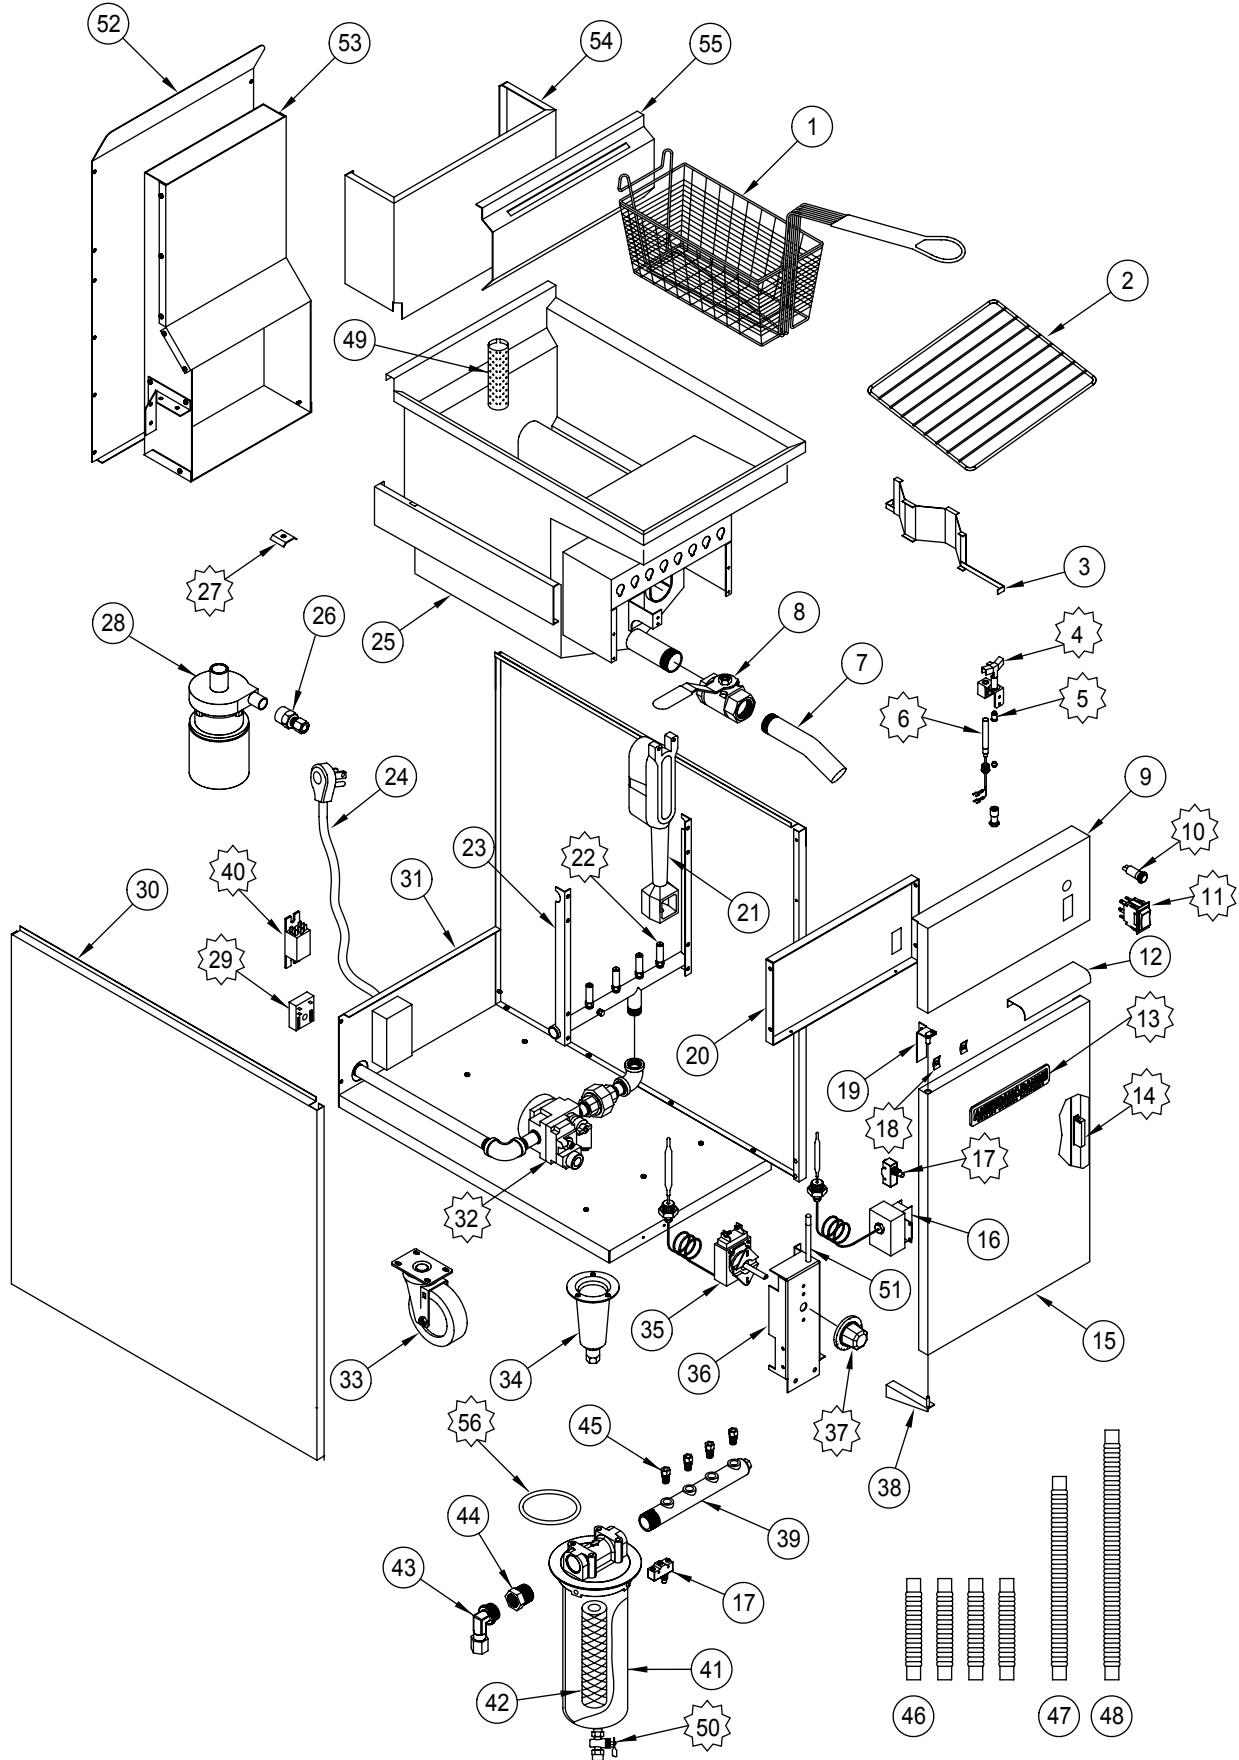

AFM - 85

DESIGNED & BUILT IN USA

13592 Desmond St., Pacoima, CA 91331 818.897.0808 888.753.9898 www.americanrange.com

AMERICAN RANGE

AFM - 85

ITEM NO.	PART NO.	DESCRIPTION
1	A33001	Basket, Fryer AF-75 Chrome Plated NSF Blue Handle
2	A31047	Rack, AFM-85
3	A99240	Diffuser, Assembly AF Series
4	A11103	Pilot, AF 6CH14-6N .018 Nat Gas
	A11121	Pilot, AF 6CH14-6 .014 LP Gas
5	A11118	Orifice, Bell 0.18 AR/AF Nat Gas
	A11109	Orifice, Bell 0.014L VL LP Gas
6	A11102	Thermopile, Power Generator AF
7	A23003	Drain Pipe, AF Series
8	A80201	Valve, Drain NSF AF Series
10	A10011	Light, Indicator 120V Red 12.7 10407 w/Wire Lead & Male Term
11	A10009	Switch, Rocker 3 Position
12	A99319	Handle, AF Series Heavy Duty, Stainless
13	A38000	Name Plate, American Range 8" Quality Commercial Cooking
14	A43104	Magnet, Door AF Series
16	A10007	Switch, Hi-Limit Millivolt AF
17	A10003	Switch, Door Plunger Style w/ Rubber Boot
18	A44003	Nut, Speed #6 Push Black
19	A99219	Hinge, Top Door AF Series
21	A14008	Burner, AF Series Cast Iron w/American Range Logo
22	A29010	Orifice Hood (Nat) #32
	A29023	Orifice Hood (LP) #53
23	A15032	Manifold, AF-85 Fryer 4 Tube 7000 Valve 1/2" Manifold
25	A99400	Tank, AFM-85 Fryer Assembly No Drain Valve
26	A28065	Adapter 1/2" Tube
27	A99218	Probe Holder, AF Series

subject to change without notice.

4 PILOT	5 ORIFICE BELL	6 THERMOPILE	10 INDICATOR LIGHT	11 SWITCH	13 AMERICAN RANGE NAME PLATE	14 DOOR MAGNET
17 DOOR SWITCH	18 SPEED NUT	22 ORIFICE HOOD	27 PROBE HOLDER	29 TIMER	32 GAS VALVE	37 KNOB THERMOSTAT
40 RELAY	50 DRAIN VALVE	56 O - RING