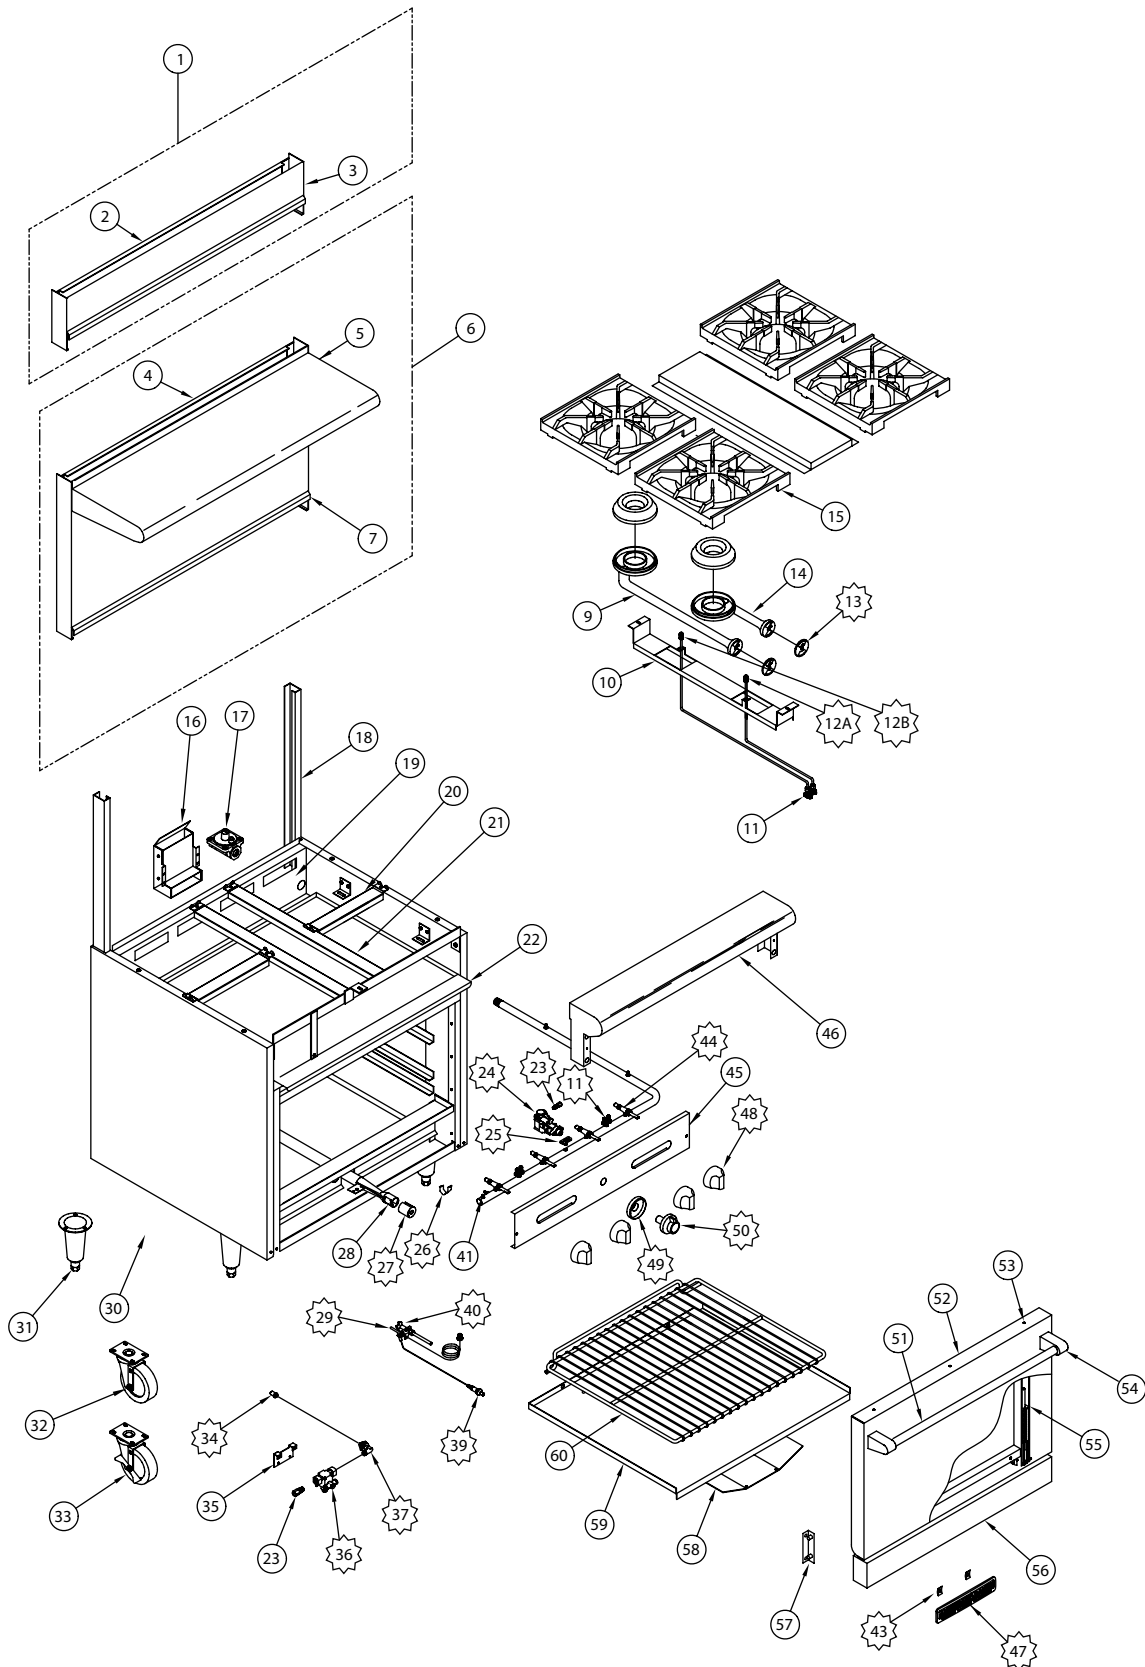

AR-30

AR-30

ITEM NO.	PART NO.	DESCRIPTION
9	A14005	Venturi, Long w/Lift Off Burner Head
10	A99585	Hanger, Burner AR Series 1180
11	A29301	Valve, Dual Gas Pilot 1/8" x 3/16" C 10432
12A	A11200	Pilot Tip, Assembly Short New Front Open Burner AR Series
12B	A11201	Pilot Tip, Assembly Long New Rear Open Burner AR Series
13	A14037	Air Shutter, 2" 10464
14	A14006	Venturi, Short w/Lift Off Burner Head
15	A17000	Grates, Top 12" x 12" Cast Iron 10450-12
16	A99317	Flue, Oven AR Ranges 10207
17	A80110	Valve, Pressure Regulator 3/4" 10480 Nat Gas Set 5.
	A80011	Valve, Pressure Regulator 3/4" 10481 LPG Gas Set 10.0
18	A99602	Channel, High Rise AR Range 1037 Standard
20	A99314	Bracket, Top Grate w/Support 1181 Short Aluminized Metal
21	A99315	Bracket, Top Grate w/Support 1182 Long Aluminized Metal
22	A99803	Crumb Tray, 30" AR-30 / ARHP-30 1026-30
23	A28000	Fitting, 3/8" CC x 1/4" MIP Brass 10011
24	A11101	Thermostat, BJ Griddle/Gas Oven 10421 1 Outlet BJWA25PB-04-48
	A11113	Thermostat, BJ Griddle/Gas Oven 10482 2 Outlet BJWA25PBD-01-48
25	A23100	Nipple, Flange BJ Thermostat 10012
26	A99740	Clip, Thermostat Bulb
27	A14049	Air Shutter, 1"
28	R14020	Burner, Bake Oven ARROB/ARRSB/AR Series
29	A11100	Thermocouple, 18" 2C AR Range 10485
31	A35001	Leg, 6" Cone 3" Adjustable Bullet Chrome Plated NSF

subject to change without notice.

11 DOUBLE PILOT VALVE	12 PILOT TIP ASSY	13 AIR SHUTTER	23 1/4 NPT x 3/8 CC BRASS FITTING	24 B.J. THERMOSTAT SINGLE OUTLET	25 THERMOSTAT FLANGE	26 BULB CLIP
27 AIR SHUTTER	29 THERMOCOUPLE	34 ORIFICE HOOD	36 SAFETY VALVE	37 ORIFICE ELBOW	39 PIEZO IGNITOR	40 OVEN PILOT
43 SPEED NUT	44 GAS VALVE	47 AMERICAN RANGE NAME PLATE	48 ON/OFF KNOB	49 BEZEL	50 GRIDDLE THERMOSTAT KNOB