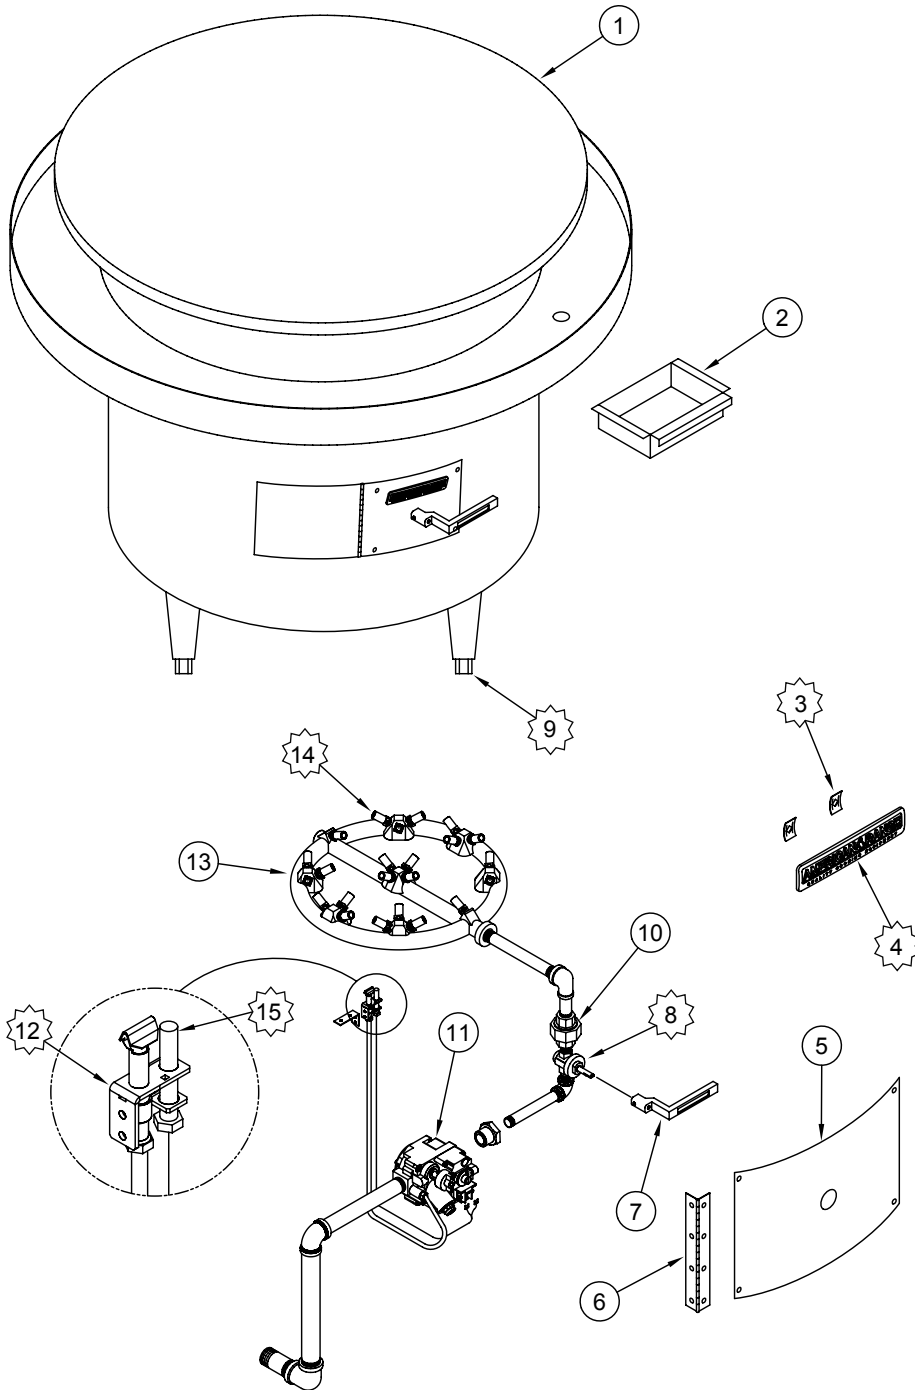

AMBG

3

4

8

12

15

AMBG

ITEM NO.	PART NO.	DESCRIPTION
2	A99831	Grease Tray
3	A44003	Nut, Speed #6 Push Black 10601
4	A38000	Name Plate, American Range 8" 10499 Quality Commercial Chrome
7	A32108	Handle, Gas Valve ARSP-J, ARWR-J 10493
8	A80106	Valve, Gas Ball 1/2" x 1/2" AESP 10492
11	A80102	Valve, Gas Nat Gas 11114
	A80103	Valve, Gas LPG Gas 11114
12	A11103	Pilot, AF 6CH14-6N .018 Nat Gas 11105
	A11121	Pilot, AF 6CH14-6 .014 LPG Gas
13	A14034	Burner, Jet 23 Tip #63 Hood Nat Gas 10478N
	A14035	Burner, Jet 23 Tip #73 Hood LPG Gas 10478L
15	A11102	Thermopile, Power Generator 11109

subject to change without notice.