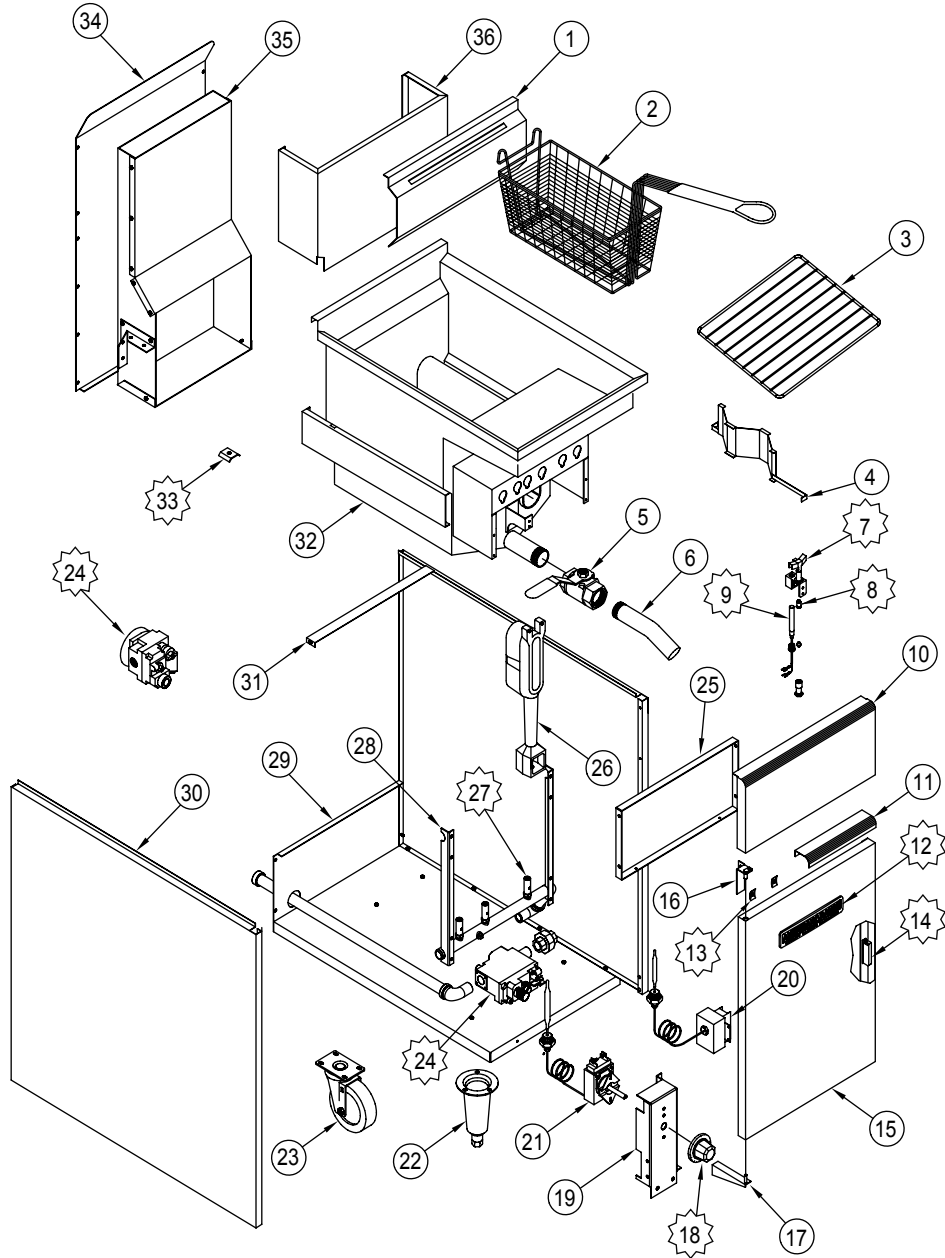

AF 35/50

PILOT	ORIFICE BELL	THERMOPILE	AMERICAN RANGE NAME PLATE	SPEED NUT	DOOR MAGNET	KNOB THERMOSTAT
GAS VALVE	ORIFICE HOOD	PROBE HOLDER				

DESIGNED & BUILT IN USA

13592 Desmond St., Pacoima, CA 91331 818.897.0808 888.753.9898 www.americanrange.com

AMERICAN RANGE