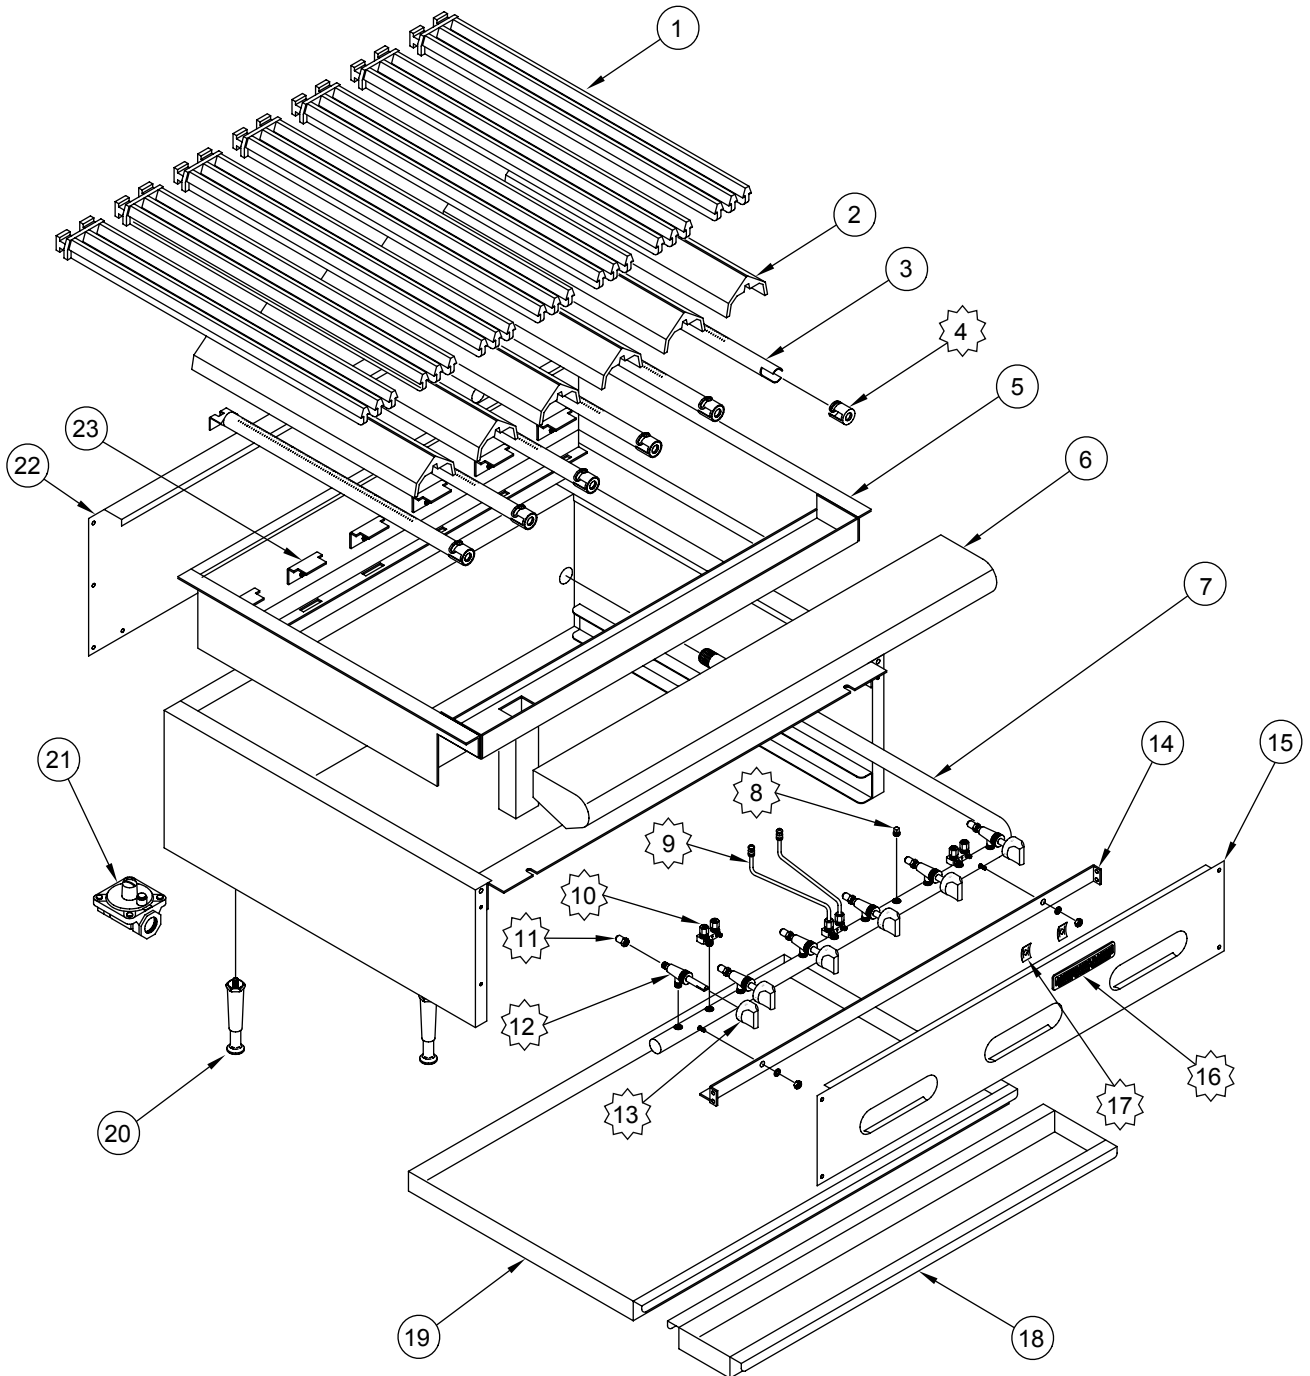

ARRB

ARRB

ITEM NO.	PART NO.	DESCRIPTION
1	A17001	Grate, Top 3 Bar 3" x 21" (350) 10451
2	A17004	Cover, Radiant 19.5" Long ARRB 10452
3	A14011	Burner, Broiler ARRB, AERB, ARKB
4	A14036	Air Shutter, 1"
7	A15025	Manifold, ARRB-24" Radiant Broiler 3014024 Counter Top (10)
	A15002	Manifold, ARRB-30" Radiant Broiler 3014-30 Counter Top
	A15019	Manifold, ARRB-36" Radiant Broiler Counter Top
	A15049	Manifold, ARRB-48" Radiant Broiler 3014-48 Counter Top (5)
	A15052	Manifold, ARRB-60" Radiant Broiler 3014-60 Counter Top
8	A23010	Plug, 1/8" Pipe Hex Black All Manifolds
9	A29203	Pilot, Tip Assembly ARRB, ARRB, ARKB 10242
10	A29301	Valve, Dual Gas Pilot 1/8 x 3/16C 10432
11	A29004	Hood, Orifice #50 1/2" Brass 11050 Nat Gas
	A29008	Hood, Orifice #57 1/2" Brass 11057 LPG Gas
12	A80109	Valve, Gas Manual On/Off UL 10419, AR, ARKB, ARRB, AECB
13	A32001	Knob, Gas On/Off Glossy Black Flat Down
16	A38000	Name Plate, American Range 8" 10499 Quality Commercial Chrome
17	A44003	Nut, Speed #6 Push Black 10601
18	A99646	Grease Can, 24AR4RB/ARRB-24
	A99647	Grease Can, 36" Radiant Broiler AR Range/ ARRB-36
	A99648	Grease Can, 48AR8RB/ARRB-48 3017-48
19	A99653	Crumb Tray, 24AR4RB/ARRB-24 3018-24
	A99654	Crumb Tray, 36AR6RB/ARRB-36 3018-36
	A99655	Crumb Tray, 48AR8RB/ARRB-48 3018-48
20	A35011	Leg, 4" Adjustable Flanged NSF Stainless
	A35100	Leg Set (4) 4" Adjustable w/Flange
21	A80110	Valve, Pressure Regulator 3/4 10480 Nat Gas Set 5.
	A80011	Valve, Pressure Regulator 3/4 10481 LPG Gas Set 10.0

subject to change without notice.