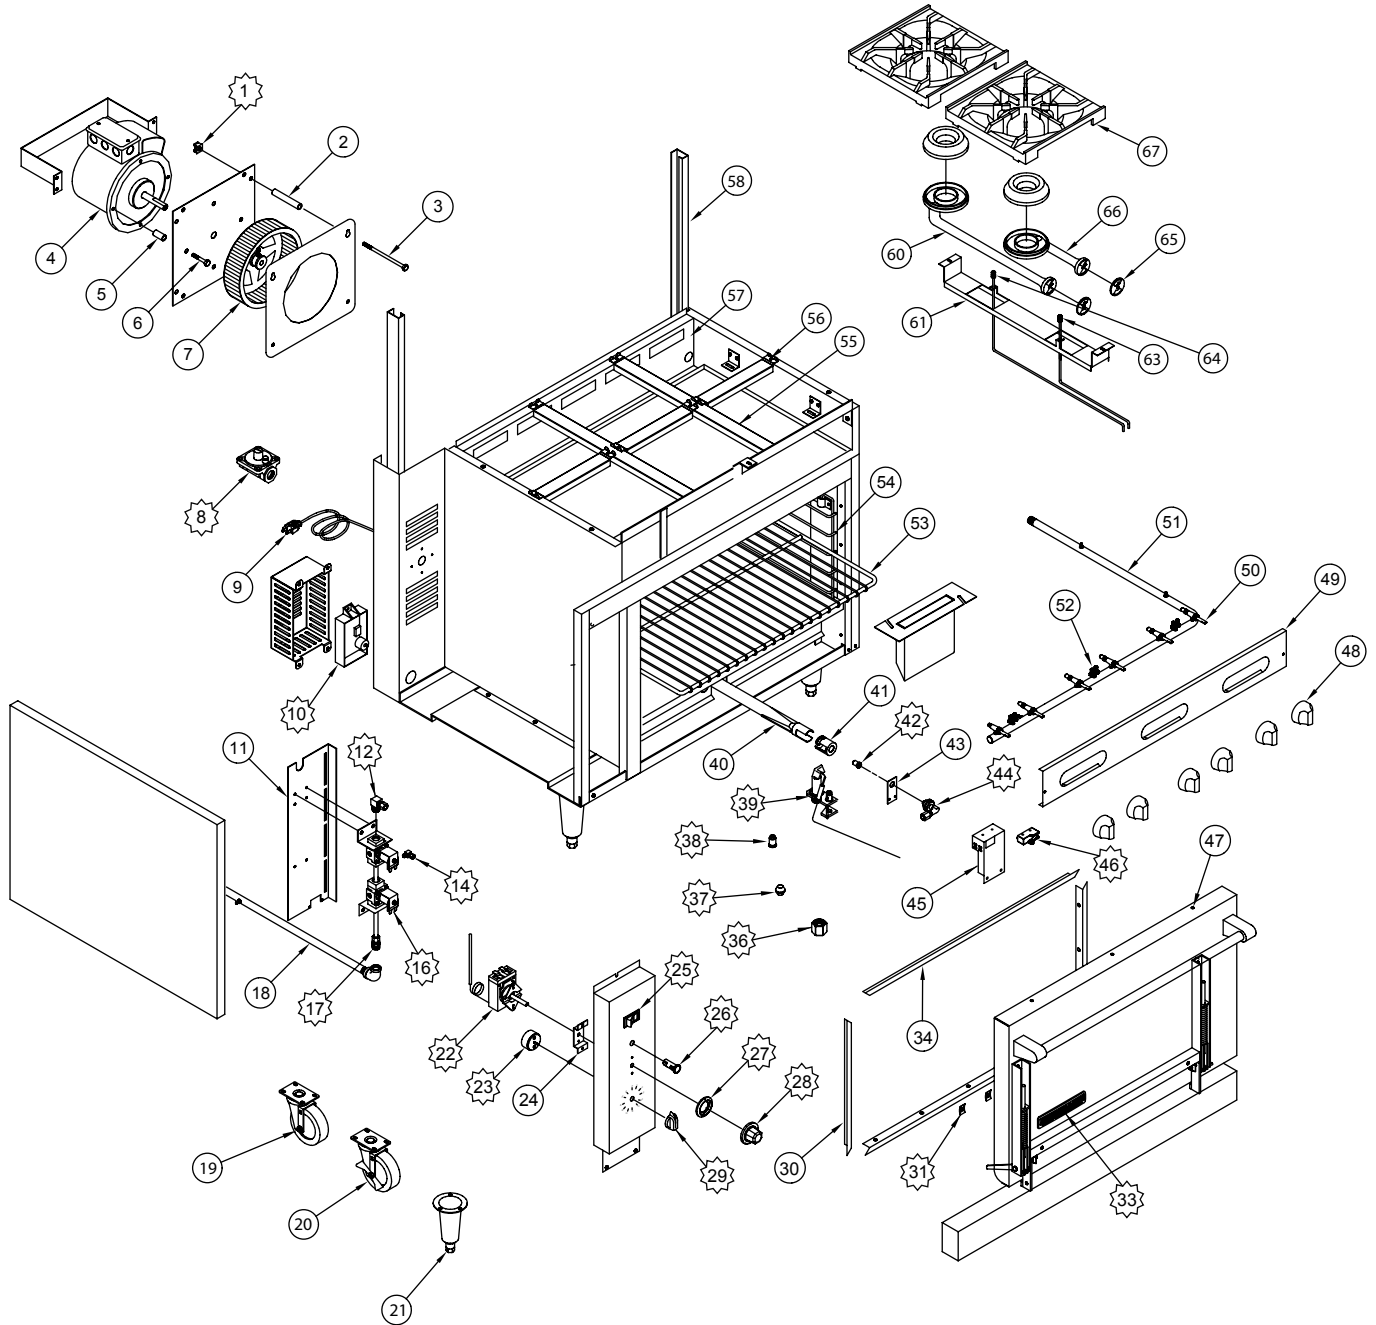

AR Series - Convection

AR Series - Convection

ITEM NO.	PART NO.	DESCRIPTION
1	A44001	Nut, Cage 1/4-20 Black
2	A43023	Sleeve, 3/8" X 3-16" Stainless
3	A42022	Bolt, Hex 1/4 X 5" GRD 5 ZP
4	A91004	Motor, ARC 115V 1/5HP 56YZ FLG
5	A43026	Spacer Short
6	A42004	Bolt, Hex GR5 1/4-20 X 1-3/8
7	A91200	Blower, Motor Wheel ARC
8	A80110	Valve, Pressure Regulator 3/4" Nat Gas Set 5.0
	A80011	Valve, Pressure Regulator 3/4" LPG Gas Set 10.0
9	A13100	Cord, Power NEMA 5-15P SJT 16/3
10	A10062	Control, Gas Pilot Ignition Pilot Spark 120V MSD/Majestic/SAG
11	A99711	Mounting Panel for Components 1328
12	A28014	Elbow, 3/8" Compression Brass 10019
13	A10052	Spark Cable, Teflon w/ 1/4" QC Insulated Term. Short
14	A29303	Elbow, 3/16" CC - 1/8" Compc Brass 10000
15	A10053	Cable, Flame Sense 3/16" QC Fully Insulated Term. MSD/ARC Short
16	A80101	Solenoid, Valve Safety Gas 115V 10415-73462 HD/AR6C/M1/MSD/SAG
17	A28032	Fitting, 3/8" C X 3/8" MIP Brass
18	A15037	Manifold Pipe (Convection) AR 10101

subject to change without notice.

1/4" FLOAT NUT	REGULATOR	SPARK MODULE	3/8 NPT x 3/8 CC BRASS ELBOW	ELBOW 3/16 CC	SOLENOID	3/8 NPT x 3/8 CC BRASS FITTING
THERMOSTAT	TIMER	ROCKER SWITCH	INDICATOR LIGHT	BEZEL	THERMOSTAT DIAL	TIMER KNOB
SPEED NUT	AMERICAN RANGE NAME PLATE	NUT, REDUCER 1/4" - 3/16CC	SLEEVE, BALL 3/16" FERRULE	ORIFICE BELL	PILOT	ORIFICE HOOD
ORIFICE ELBOW	DOOR SWITCH