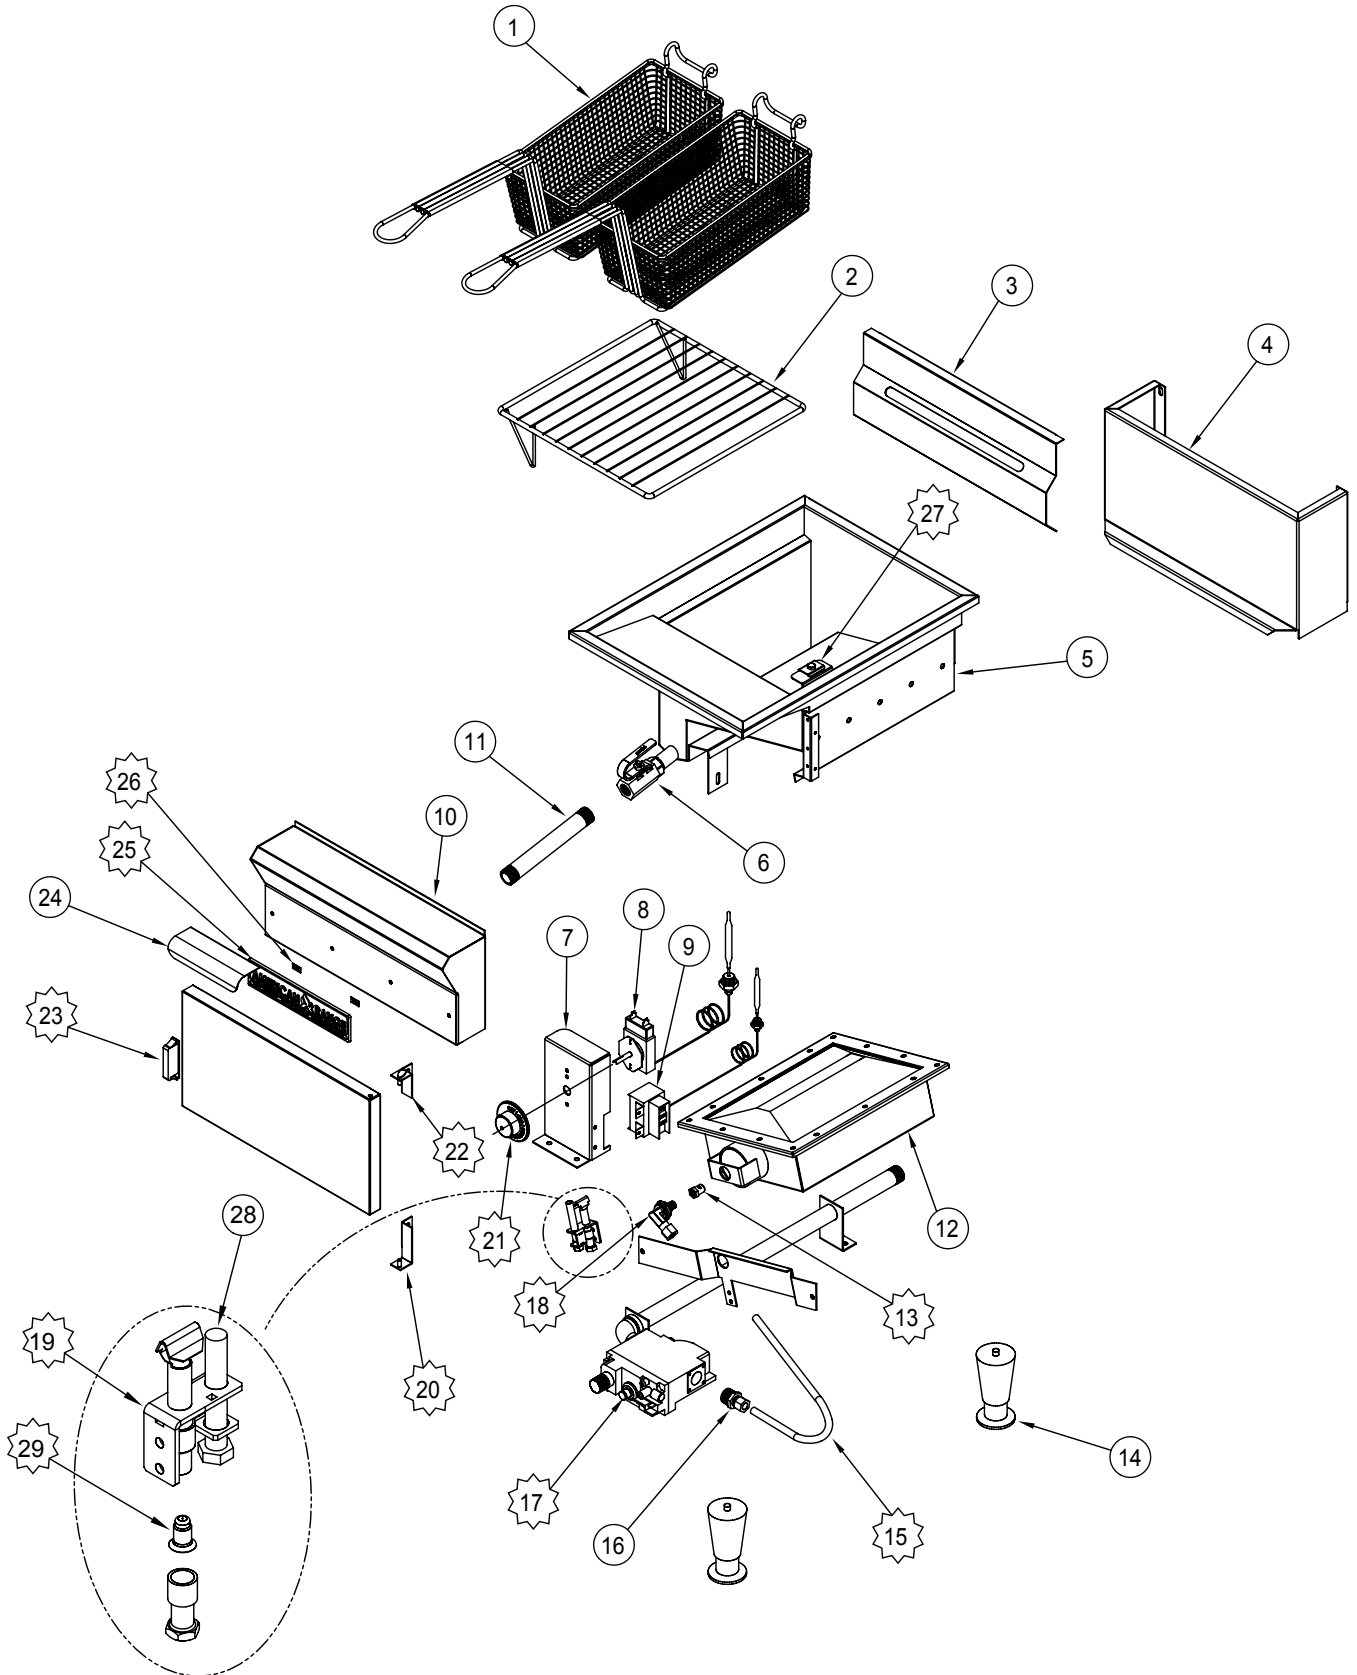

AFCT-15

AFCT-15

ITEM NO.	PART NO.	DESCRIPTION
1	A33004	Basket, AFCT-15 Counter Top Fryer Chrome Plated NSF
2	A31088	Rack, AFCT-15 Screen Chrome Plated
3	71673	Hanger, Basket AFCT 71673 18GA Stainless
5	A99360	Tank, AFCT-15 Fryer 16GA 304SS
6	A80217	Valve, Drain AFCT-15 Fryer 1/2"
8	A50400	Thermostat, RX Millivolt AF
9	A10007	Switch, Hi-Limit Millivolt AF
11	71645	Drain Pipe, 7" AFCT
12	A14052	Burner, AFCT-15 Infra-Red Inconel
13	A29000	Orifice Hood #39 1/2" Brass 11039
	A29001	Orifice Hood #52 1/2" Brass 11052
14	A35010	Leg, 4" Adjustable AEMG Chrome Plated 1-3/4" Flange Toe NSF
	A35110	Leg, 4" Adjustable AEMG Chrome Plated Flange Toe NSF (Set of 4)
15	A53025	Tubing, Aluminum 3/8" (Sold Per Foot)
17	A80240	Valve, Gas AFCT Fryer Nat Gas 6003
	A80241	Valve, Gas AFCT Fryer LP Gas 6003
18	A24001	Elbow, Orifice Mixr 1/4Px3/8-27 10010
19	A11177	Pilot, 3CH-6 .016 NAT Gas AFCT
	A11178	Pilot, 3CH-6 .016 LPG Gas ACB/AFCT
20	71659	Hinge, Bottom Door AFCT 71659 Stainless
21	A32013	Knob, RX Thermostat AF-Series
22	71661	Hinge, Top Door AFCT 71661 Stainless
23	A43104	Magnet, Door AF Series
24	71677	Handle, AFCT Heavy Duty 71677 Stainless
25	A38000	Name Plate, American Range 8" 10499 Quality Commercial Chrome
26	A44003	Nut, Speed #6 Push Black 10601

subject to change without notice.

  13 ORIFICE HOOD	 16 3/8 NPT x 3/8 CC BRASS FITTING	 17 GAS VALVE	 18 ORIFICE ELBOW	 19 PILOT	 20 DOOR HING, BOTTOM	 21 KNOB THERMOSTAT
  22 DOOR HING, TOP	 23 DOOR MAGNET	 25 AMERICAN RANGE NAME PLATE	 26 SPEED NUT	 27 PROBE HOLDER	 29 ORIFICE BELL	 29 THERMOPILE