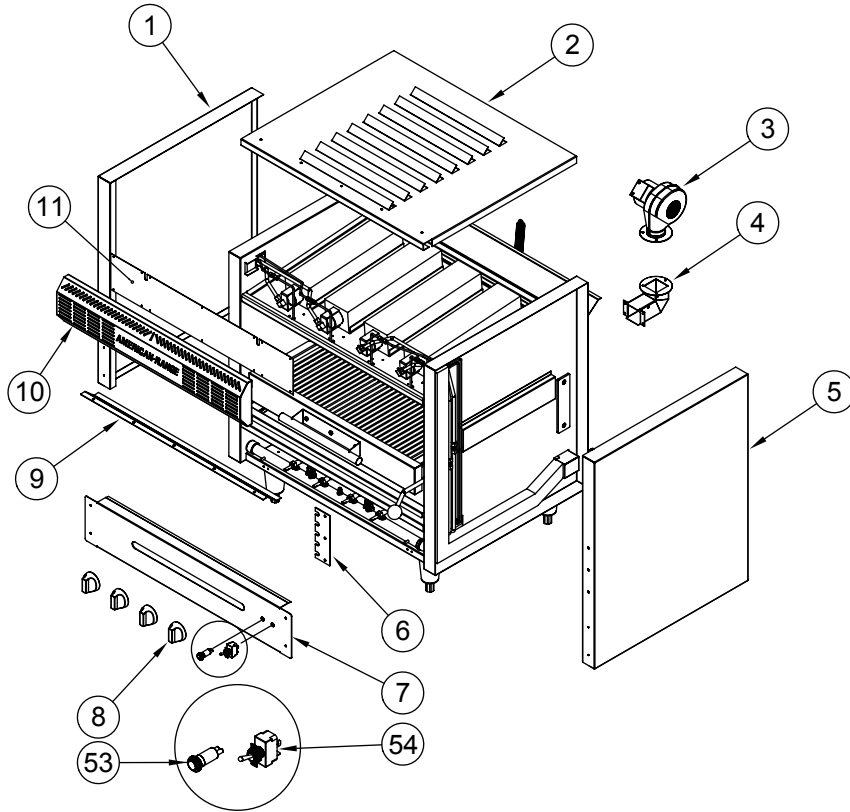

AGBU

FRONT ISOMETRIC VIEW