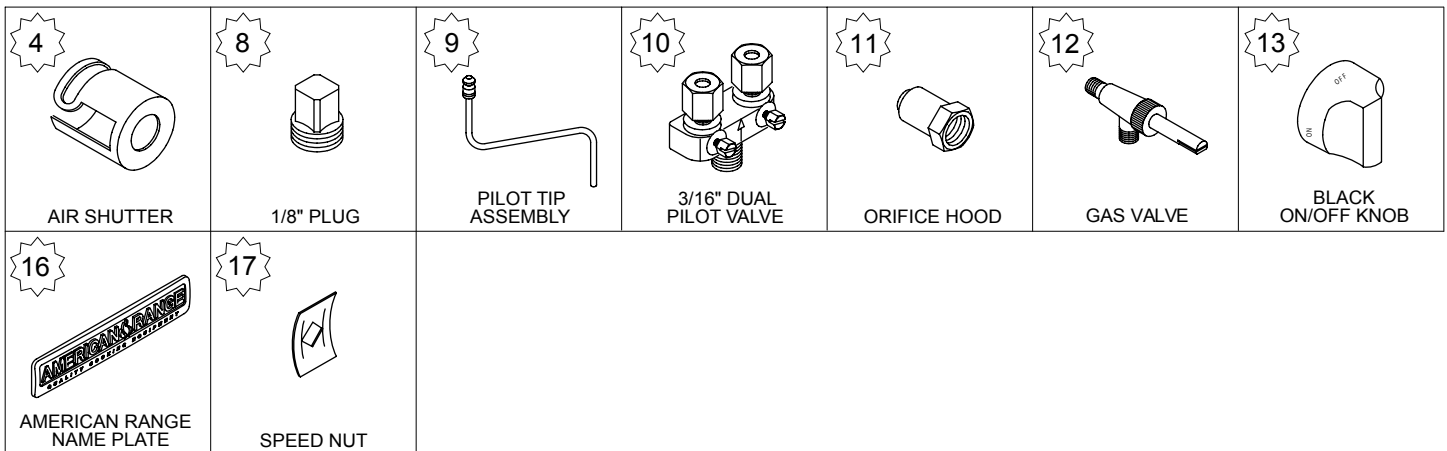

subject to change without notice.