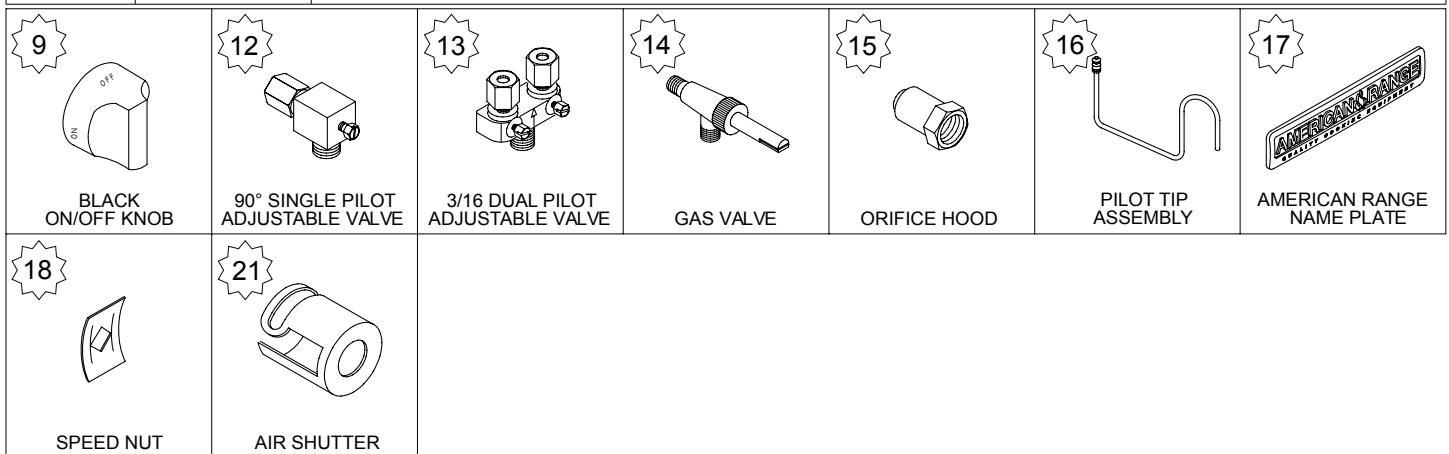

ITEM NO.	PART NO.	DESCRIPTION
1	A40005	Bearing, High Heat Flange 3/4" 10429 Bore w/3 Set Screws
2	A43020	Sprocket, 3/4" ID 35 Chain
3	A40004	Socket, Spit Assembly
5	71939	Radiant Shield for 27" Depth
	70741	Radiant Shield for 36" Depth
6	A31100	Spit, ACB 4/7/14 Complete Assy All Heavy Duty Stainless Steel
	A31016	Spit Fork, ACB Double 2 Prong 10498 304 Stainless Steel
	A31015	Spit Fork, ACB Single 2 Prong 10497 304 Stainless Steel
	A43024	Spindle, ACB Spit Rod New Style 304 Stainless Steel
	A32120	Handle, ACB-7/14 (New Style) No Slip Grip 3/8-16 Brass Insert
7	A14030	Burner, AHS Horizontal Chicken Broiler 36" Depth
	A14004	Burner for 27" Depth
9	A32001	Knob, Gas On/Off Glossy Black Flat Down
10	70743	Right Side Grease Tray for AHS-6036
	71944	Right Side Grease Tray for AHS-6027
	71947	Right Side Grease Tray for AHS-4836
	71945	Right Side Grease Tray for AHS-4827
11	70744	Left Side Grease Tray for AHS-6036
	71943	Left Side Grease Tray AHS-6027
	71946	Left Side Grease Tray for AHS-4836
	71942	Left Side Grease Tray AHS-4827
12	A29300	Valve, Pilot Elbow Adjustable 10418 1/8" NPT 3/16" CC
13	A29301	Valve, Dual Gas Pilot 1/8" x 3/16" C 10432
14	A80109	Valve, Gas Manual On/Off UL 10419
15	A29021	Orifice Hood # 35, 1/2" Brass for 36" Depth
	A29000	Orifice Hood # 39, 1/2" Brass for 27" Depth
	A29047	Orifice Hood # 49, 1/2" Brass for 36" Depth
	A29001	Orifice Hood # 52, 1/2" Brass for 27" Depth
16	A29242	Pilot, Tip Assembly AHS Broiler 71941
17	A38000	Name Plate, American Range 8" 10499 Quality Commercial Chrome
18	A44003	Nut, Speed #6 Push Black 10601
19	A80110	Valve, Pressure Regulator 3/4" 10480 Nat Gas Set 5.
	A80011	Valve, Pressure Regulator 3/4" 10481 LPG Gas Set 10.0
20	A91001	Motor, Gear ACB-7/14 120V 10410-1 Spec. Output Shaft

DESIGNED & BUILT IN USA
EXPERIENCE THE QUALITY OF THE RANGE

13592 Desmond St., Pacoima, CA 91331 818.897.0808 888.753.9898 www.americanrange.com

AMERICAN RANGE