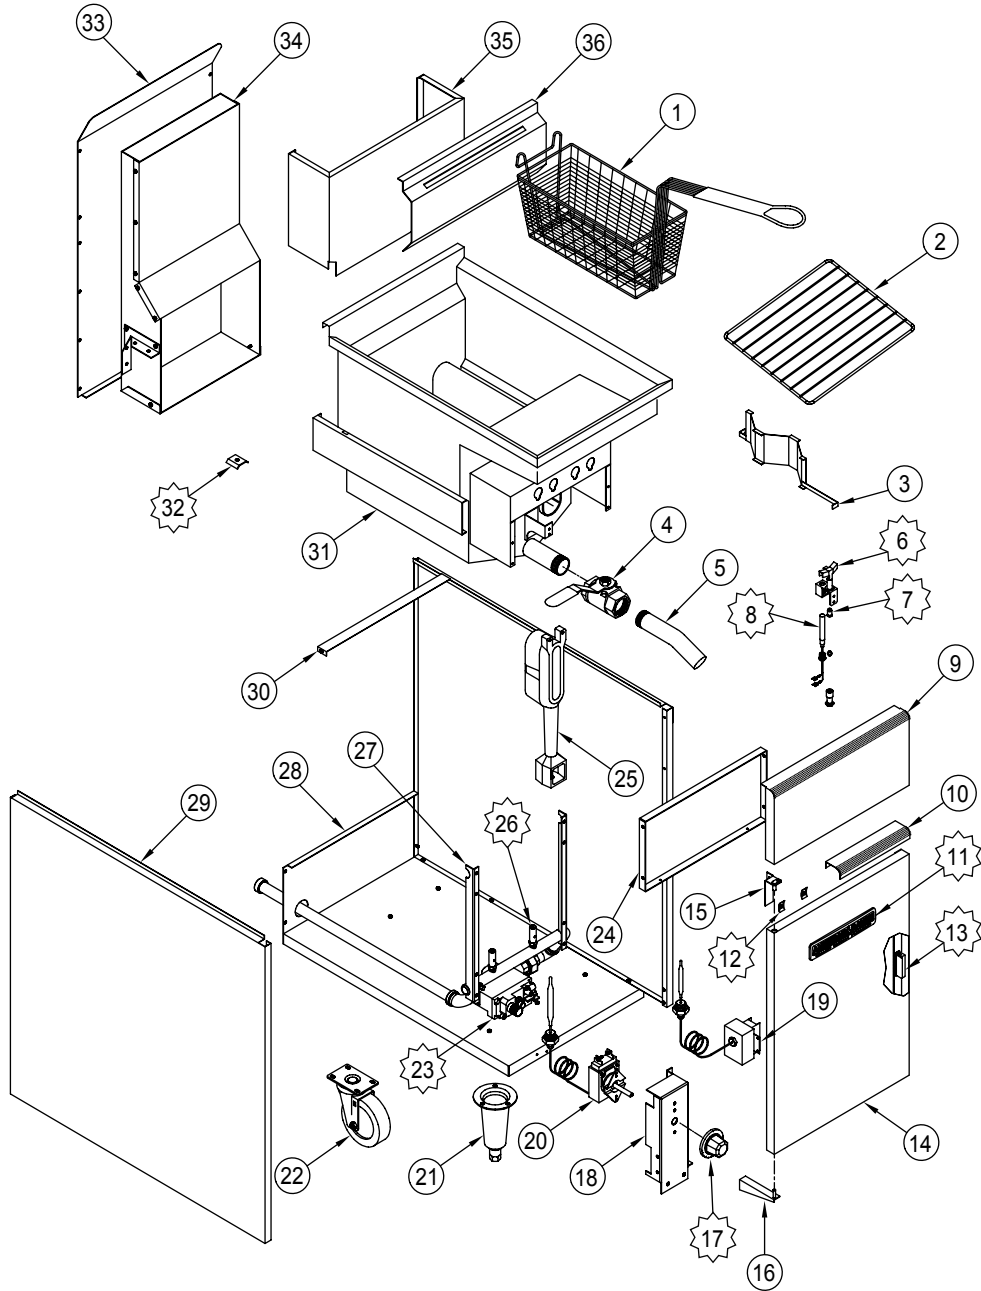

AF 35/40

  PILOT	 ORIFICE BELL	 THERMOPILE	 AMERICAN RANGE NAME PLATE	 SPEED NUT	 DOOR MAGNET	 KNOB THERMOSTAT
  GAS VALVE	 ORIFICE HOOD	 PROBE HOLDER				

DESIGNED & BUILT IN USA
OPERATIONAL PRINCIPLES OF THE RANGE

13592 Desmond St., Pacoima, CA 91331 818.897.0808 888.753.9898 www.americanrange.com

AMERICAN RANGE