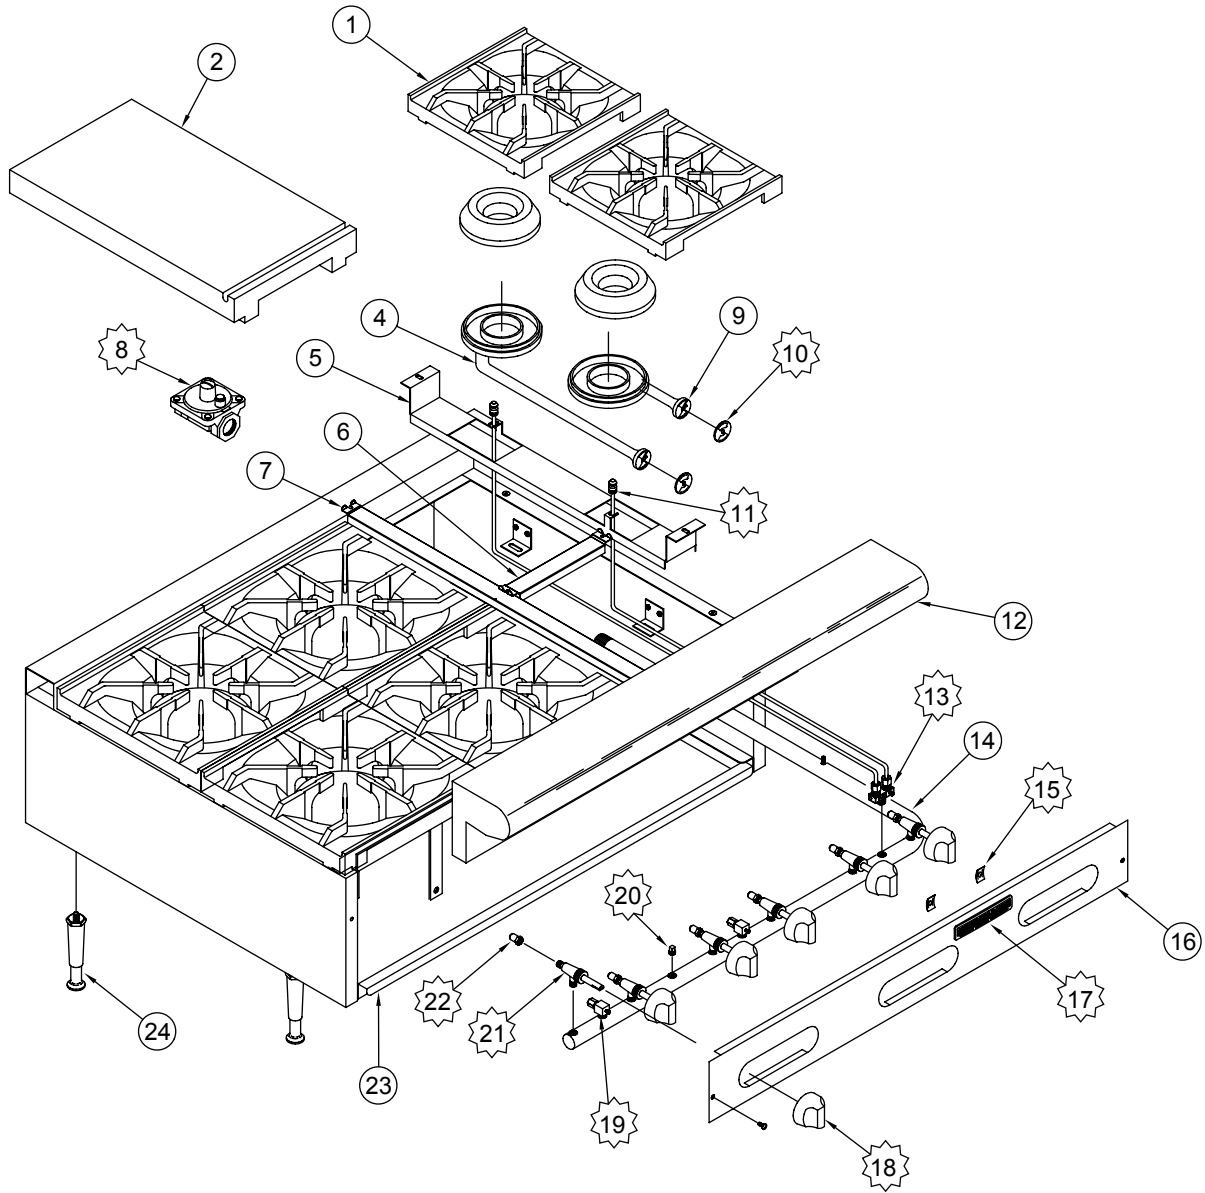

ARHP

1 REGULATOR	3 ORIFICE ELBOW	5 ORIFICE HOOD	6 AIR SHUTTER	10 PILOT TIP (LONG) ASSEMBLY	11 PILOT TIP (SHORT) ASSEMBLY	15 3/16" DUAL PILOT VALVE
16 SPEED NUT	17 AMERICAN RANGE NAME PLATE	19 BLACK ON/OFF KNOB	21 GAS VALVE	22 3/8" ADAPTER FITTING	23 1/8" PLUG