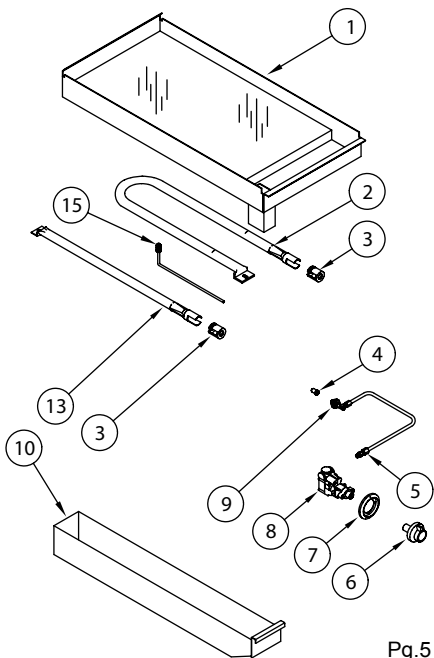

THERMO GRIDDLE