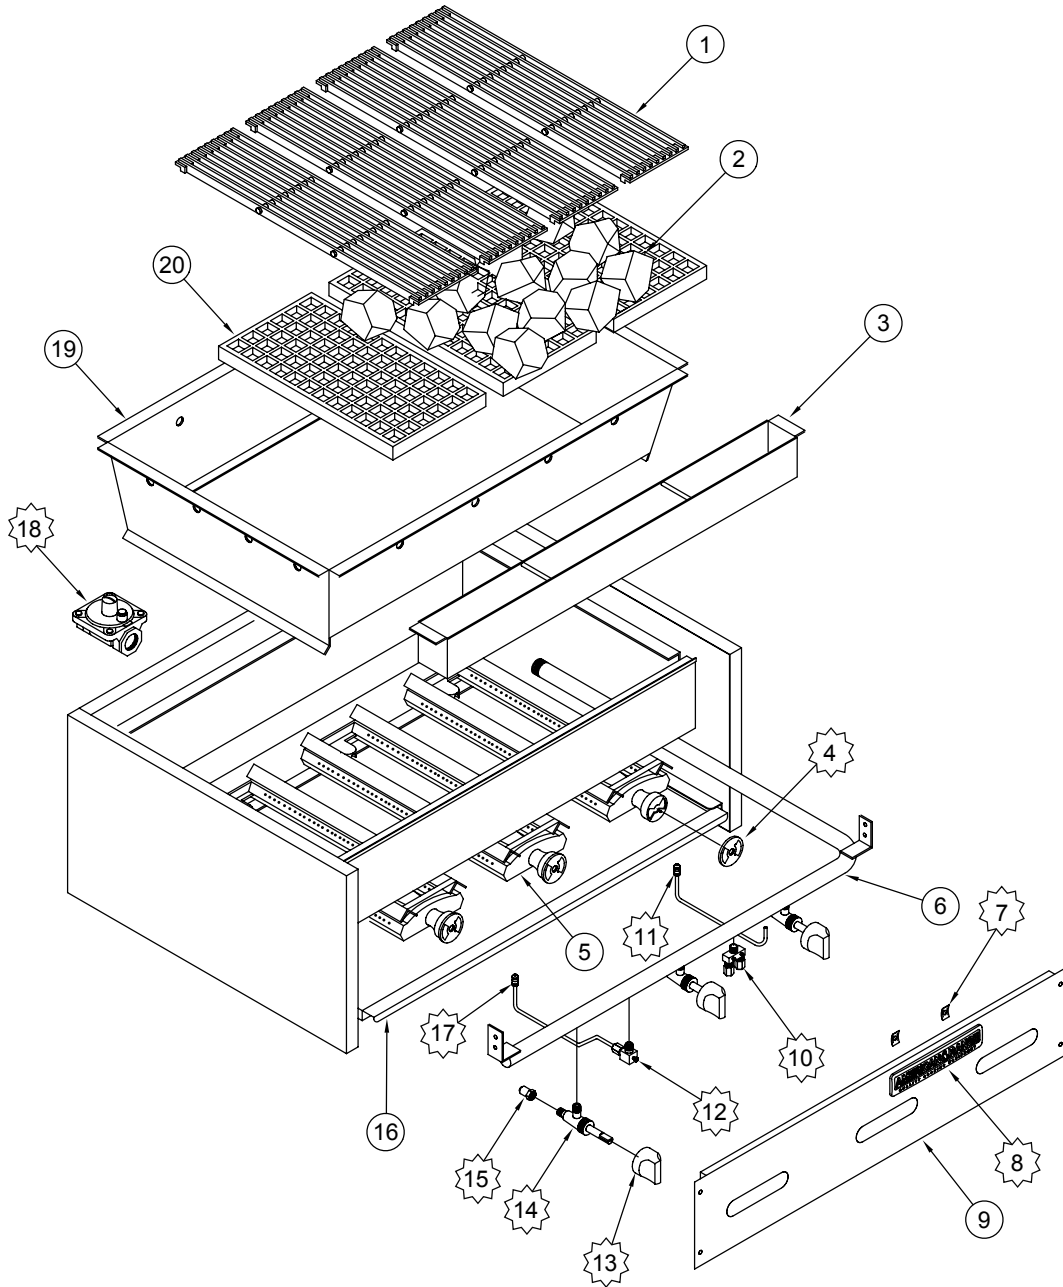

AECB

4 AIR SHUTTER	7 SPEED NUT	8 AMERICAN RANGE NAME PLATE	10 3/16 DUAL PILOT VALVE	11 PILOT TIP ASSY "U"	12 90° PILOT VALVE	13 ON/OFF KNOB
14 GAS VALVE	15 ORIFICE HOOD	17 PILOT TIP ASSY	18 REGULATOR			

DESIGNED & BUILT IN USA

13592 Desmond St., Pacoima, CA 91331 818.897.0808 888.753.9898 www.americanrange.com

AMERICAN RANGE