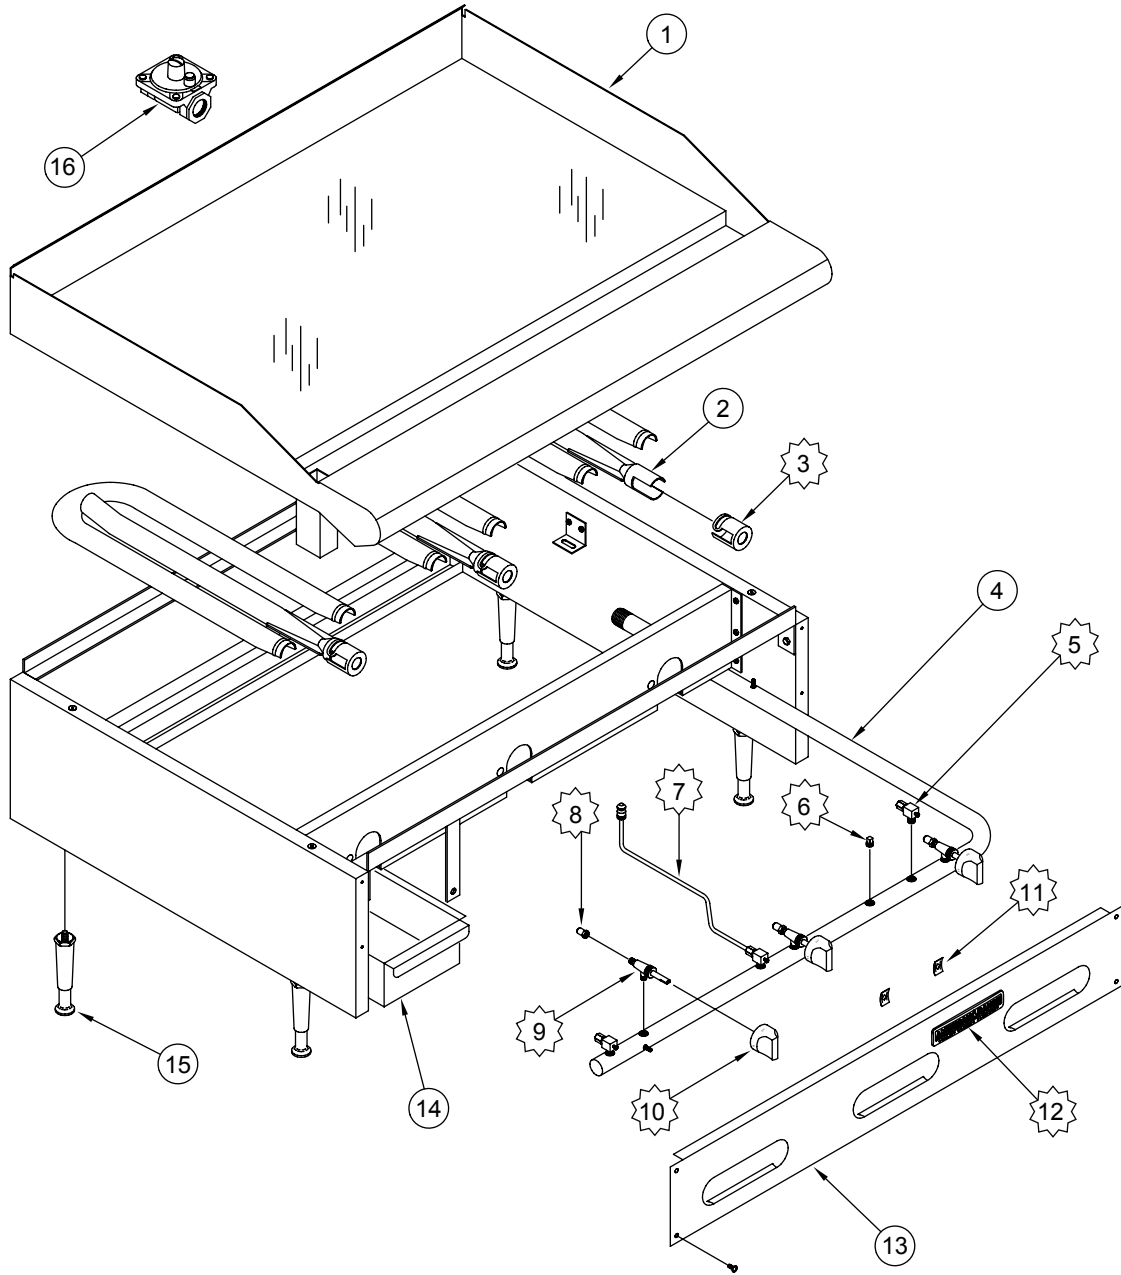

ARMG

3

5

6

7

8

9

10

11

12

ARMG

ITEM NO.	PART NO.	DESCRIPTION
1	A92719	Griddle Plate Assembly ARMG-24" 1800-24 21" Deep
	A92720	Griddle Plate Assembly ARMG-36" 1800-36 21" Deep
	A92721	Griddle Plate Assembly ARMG-48" 1800-48 21" Deep
	A92722	Griddle Plate Assembly ARMG-60" 1800-60 21" Deep
	A92723	Griddle Plate Assembly ARMG-72" 1800-72 21" Deep
2	A14004	Burner, w/Counter Top ARMG, ARTG 10473
3	A14049	Air Shutter, 1"
4	A15036	Manifold, ARMG-24 ARHP 24" 4B 2HT 1801-24 Counter Top
	A15018	Manifold, ARMG-36/ARHP 36" 6B 3HT 1801-36 Counter Top
	A15022	Manifold, ARMG-48/ARHP 48" 8B 4HT 1801-48 Counter Top
	A15023	Manifold, ARMG-60/ARHP 60" 10B 5HT Counter Top
	A15050	Manifold, ARMG-72/ARHP 72" 6HT 1801-72 Counter Top
5	A29300	Valve, Pilot Elbow Adjustable 10418 1/8" NPT 3/16" CC
6	A23010	Plug, 1/8" Pipe Hex Black All Manifolds
7	A29201	Pilot Tip Assembly, ARMG
8	A29000	Hood, Orifice #39 1/2" Brass 11039 Nat Gas
	A29007	LPG Orifice #53 1/2" Brass 11053 LPG Gas
9	A80109	Valve, Gas Manual On/Off UL 10419, AR, ARKB, ARRB, AECB
10	A32001	Knob, Gas On/Off Glossy Black Flat Down
11	A44003	Nut, Speed #6 Push Black 10601
12	A38000	Name Plate, American Range 8" 10499 Quality Commercial Chrome
13	A99823	Valve Cover, ARMG-24"/ARHP-24" 1802-24 Heavy Duty Stainless
	A99824	Valve Cover, ARMG-36"/ARHP-36" 1802-36 Heavy Duty Stainless
	A99825	Valve Cover, ARMG-48"/ARHP-48" 1802-48 Heavy Duty Stainless
	A99826	Valve Cover, ARMG-60"/ARHP-60" 1802-60 Heavy Duty Stainless
	A99827	Valve Cover, ARMG-72"/ARHP-72" 1802-72 Heavy Duty Stainless
14	A99800	Grease Can Assembly, ARMG ARTG 10250
15	A35011	Leg, 4" Adjustable Flange NSF Stainless
	A35100	Leg, Set (4) 4" Adjustable with Flange Stainless NSF Countertop Units
16	A80110	Valve, Pressure Regulator 3/4" 10480 Nat Gas Set 5
	A80011	Valve, Pressure Regulator 3/4" 10481 LPG Gas Set 10.0

subject to change without notice.