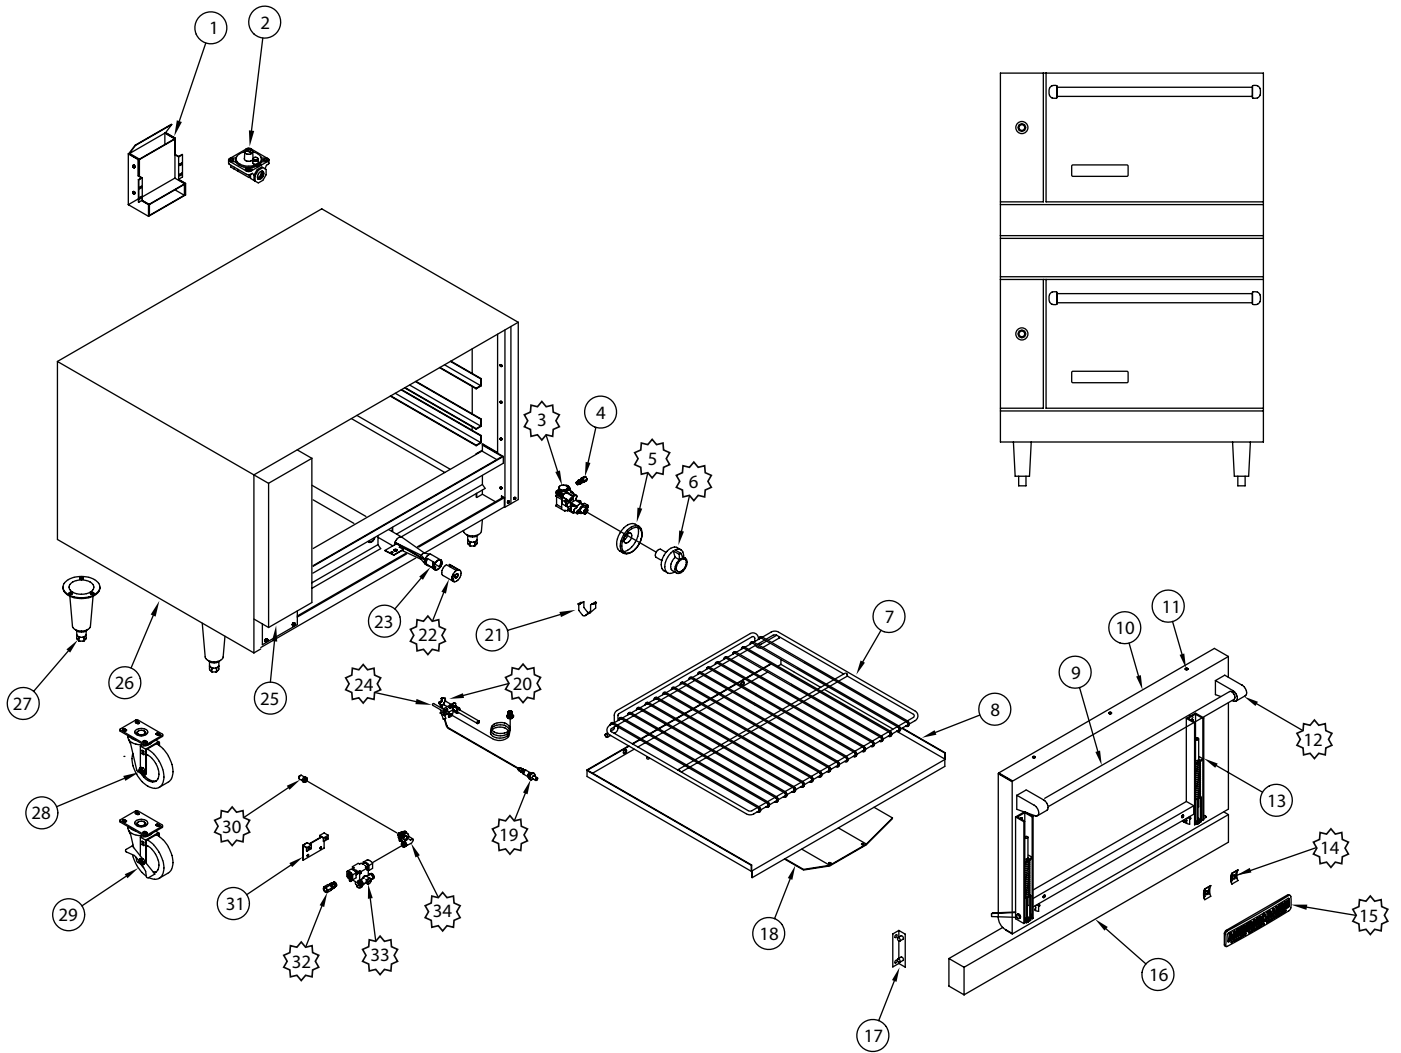

ARLB - ARDS

REGULATOR	THERMOSTAT	BEZEL	T'STAT KNOB	SPEED NUT	AMERICAN RANGE NAME PLATE	PIEZO IGNITER
PILOT NAT/LPG	AIR SHUTTER	THERMOCOUPLE	ORIFICE HOOD	1/4 NPT x 3/8 CC BRASS FITTING	SAFETY VALVE	ORIFICE ELBOW