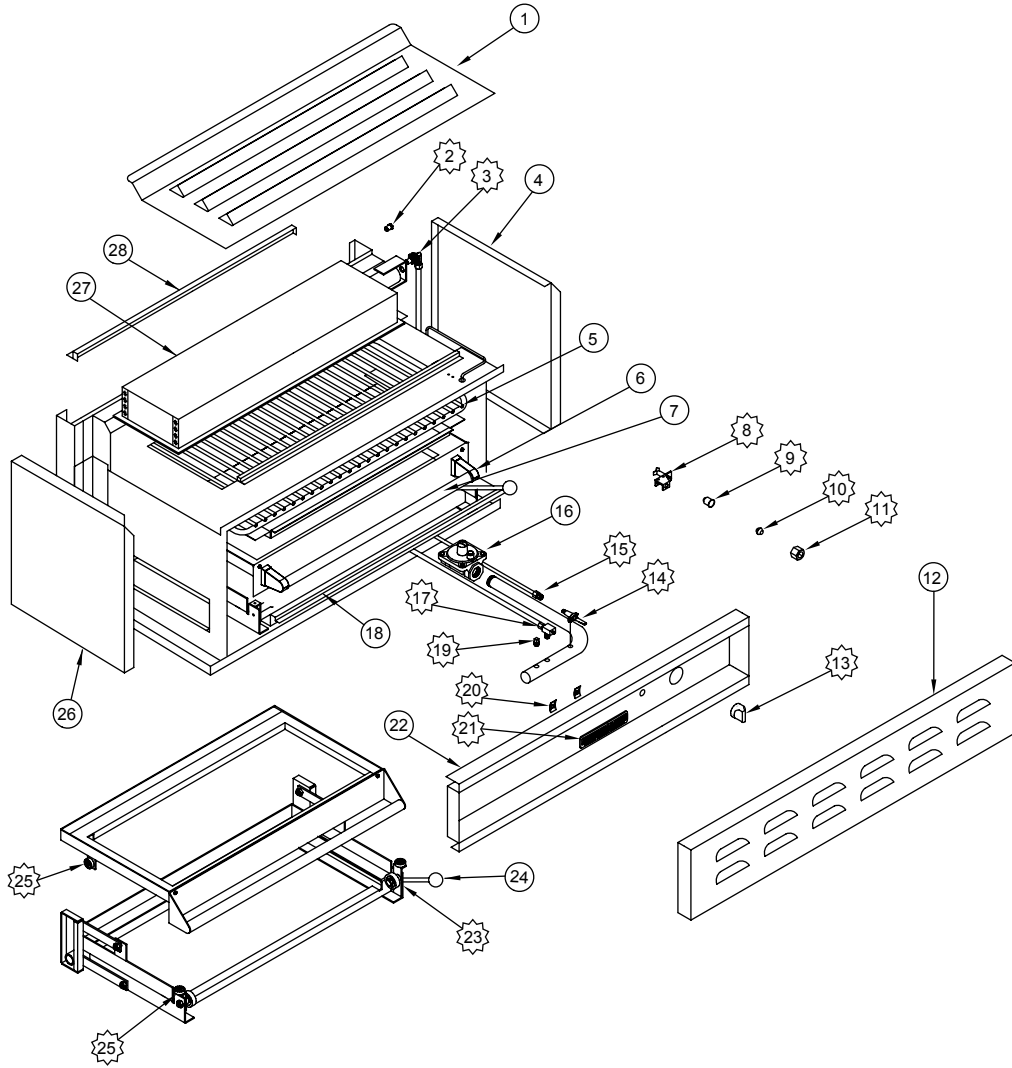

ARSM

  2 ORIFICE HOOD	 3 3/8 CC ORIFICE FITTING	 8 PILOT	 9 PILOT BELL ORIFICE	 10 SLEEVE, BALL 3/16" TUBE BARREL	 11 NUT, REDUCER 1/4"CC - 3/16"CC	 13 ON/OFF KNOB
  14 GAS VALVE	 15 3/8 CC VALVE ADAPTER	 17 3/16 PILOT VALVE 90°	 19 1/8 NPT PLUG	 20 SPEED NUT	 21 AMERICAN RANGE NAME PLATE	 23 LARGE BALL BEARING
  25 SMALL BALL BEARING						

DESIGNED & BUILT IN USA
PROFESSIONAL FINISH UP TO THE RAISE

13592 Desmond St., Pacoima, CA 91331 818.897.0808 888.753.9898 www.americanrange.com

AMERICAN RANGE