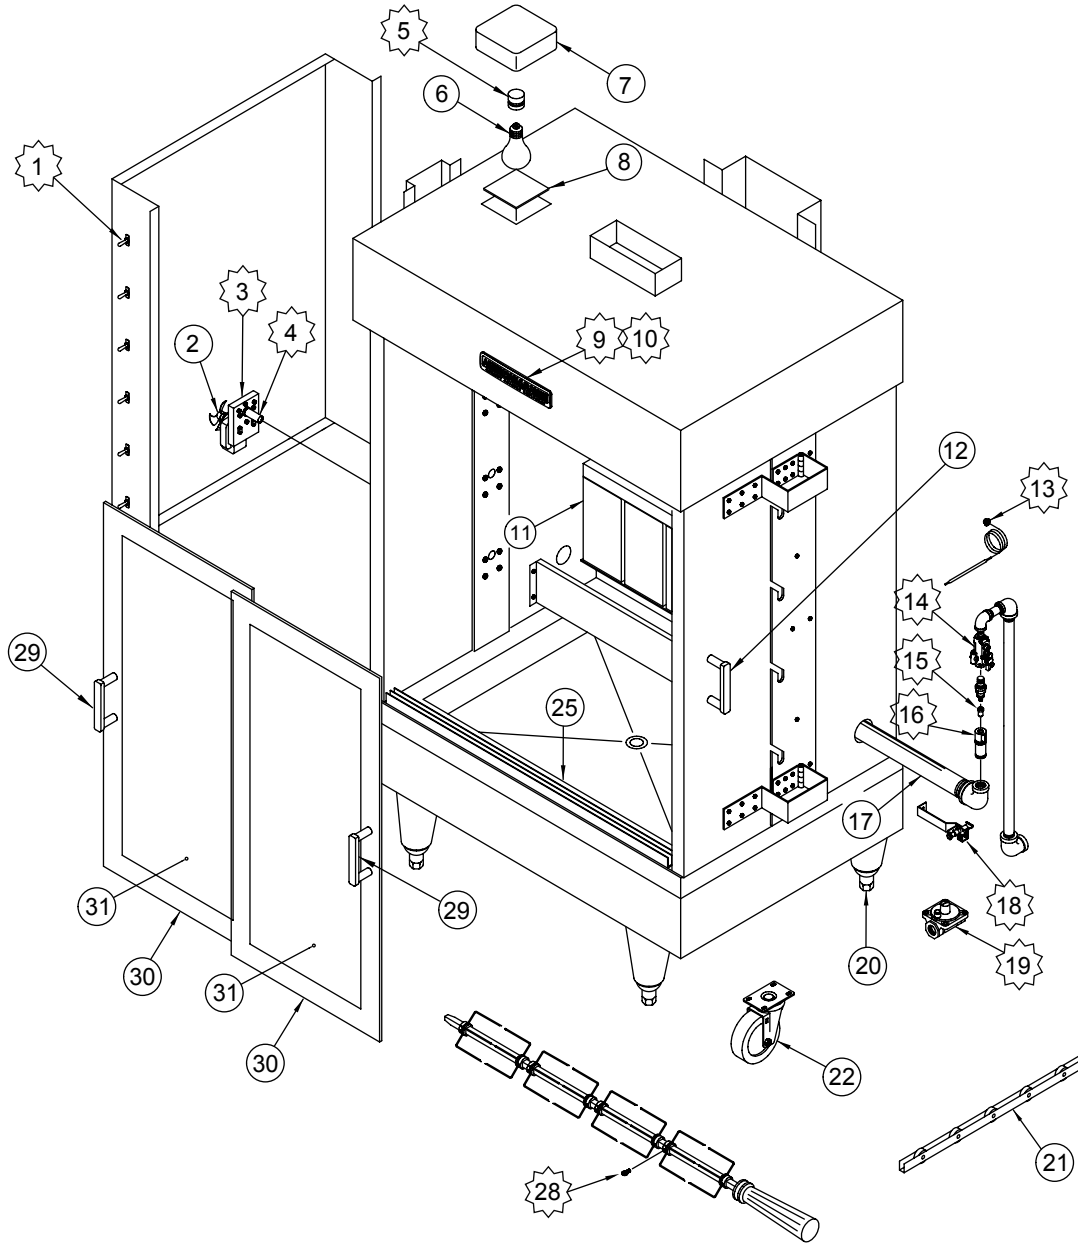

ACB-4

1 TOGGLE SWITCH	3 GEAR MOTOR	4 SPIT SOCKET	5 BULB SOCKET	9 AMERICAN RANGE NAME PLATE	10 SPEED NUT	13 THERMOCOUPLE
14 SAFETY VALVE	15 ORIFICE HOOD	16 AIR SHUTTER	18 PILOT TIP ASSY	19 REGULATOR	28 THUMB SCREW	28 SPINDLE