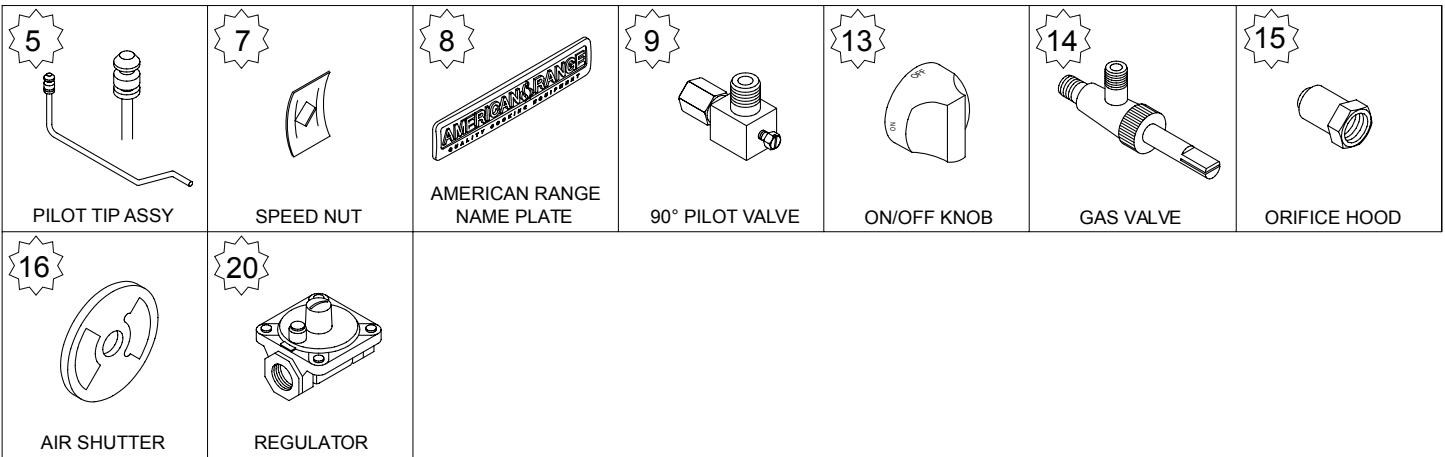

ACCG

ITEM NO.	PART NO.	DESCRIPTION
3	A14009	Burner, "H" Shape Cast Iron
5	A29201	Pilot Tip Assembly, ARMG
7	A44003	Nut, Speed #6 Push Black 10601
8	A38000	Name Plate, American Range 8" 10499 Quality Commercial Chrome
9	A29300	Valve, Pilot Elbow Adjustable 10418 1/8" NPT 3/16" CC
10	A23010	Plug, 1/8" Pipe Hex Black All Manifolds
13	A32001	Knob, Gas On/Off Glossy Black Flat Down
14	A80109	Valve, Gas Manual On/Off UL 10419, AR, ARKB, ARRB, AECB
15	A29002	Hood, Orifice #46 1/2" Brass 11039 Nat Gas
	A29005	LPG Orifice #55 1/2" Brass 11053 LPG Gas
16	A14037	Air Shutter 2" 10463
17	A99800	Grease Can Assembly, ARMG ARTG 10250
19	A35011	Leg, 4" Adjustable Flange NSF Stainless
	A35100	Leg, Set (4) 4" Adjustable with Flange Stainless NSF Countertop Units
20	A80110	Valve, Pressure Regulator 3/4" 10480 Nat Gas Set 5
	A80011	Valve, Pressure Regulator 3/4" 10481 LPG Gas Set 10.0

subject to change without notice.