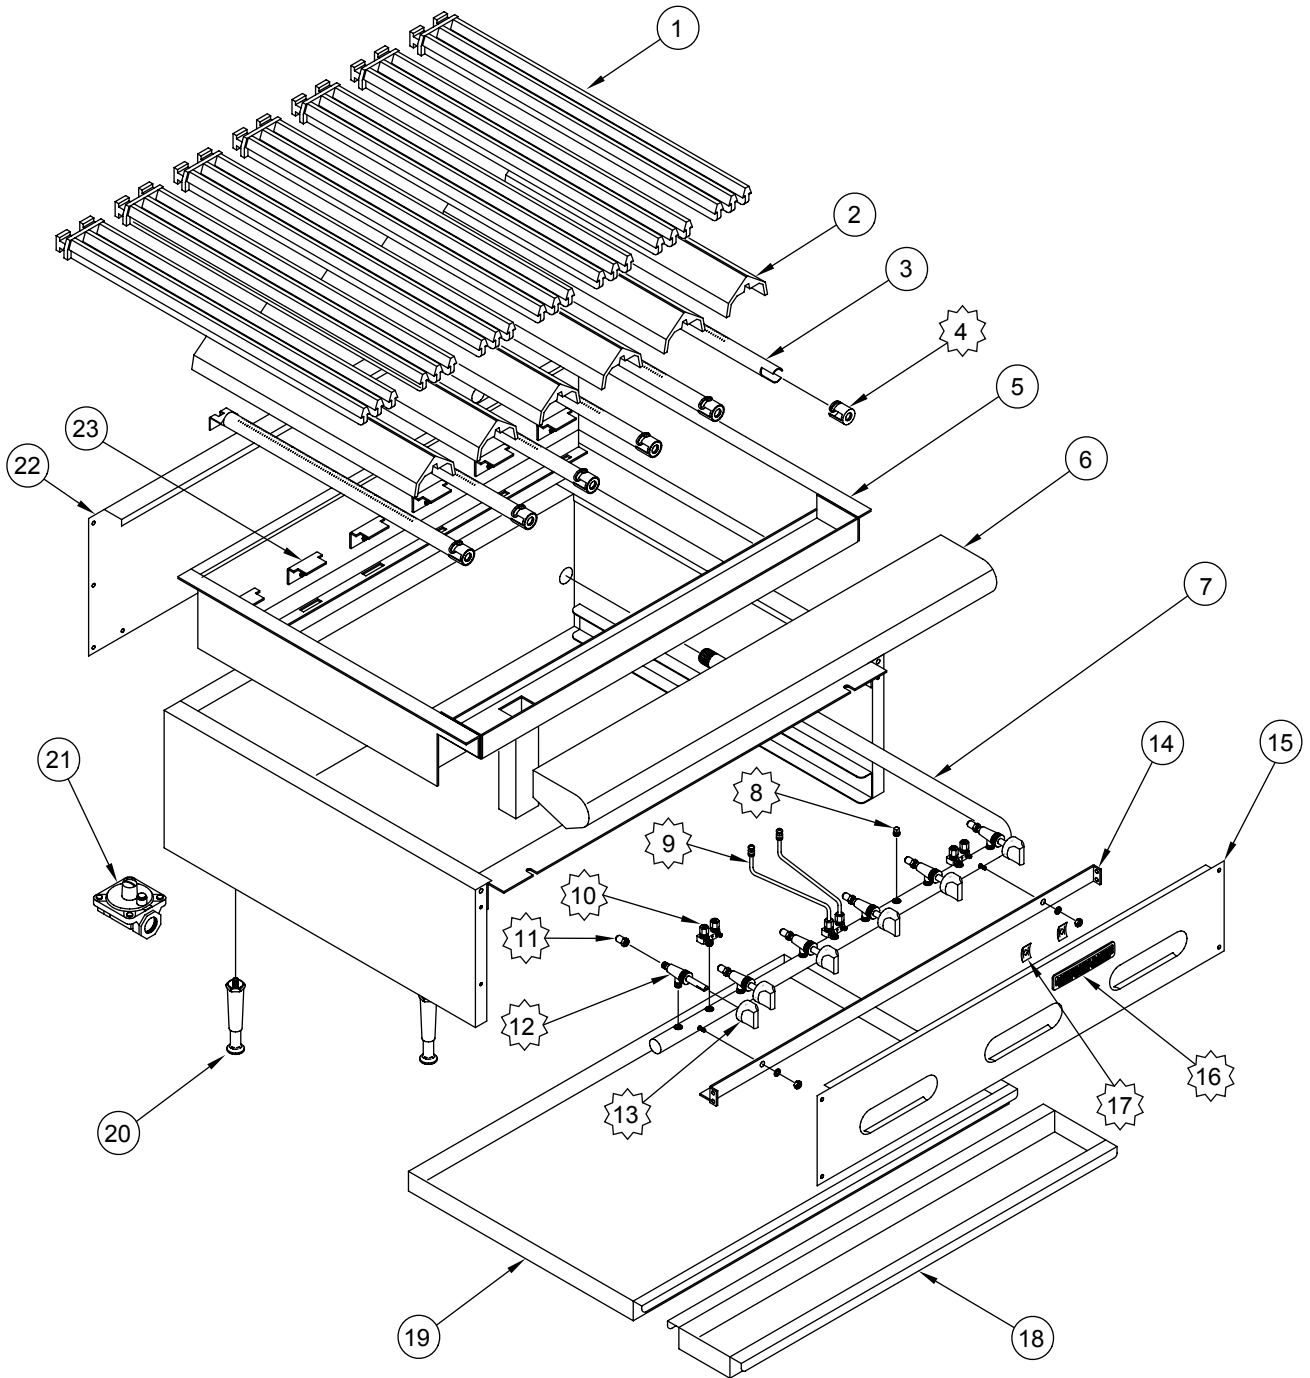

ARRB

ARRB

ITEM NO.	PART NO.	DESCRIPTION
1	A17001	Grate, Top 3 Bar 3" x 21" (350) 10451
2	A17004	Cover, Radiant 19.5" Long ARRB 10452
3	A14011	Burner, Broiler ARRB, AERB, ARKB
4	A14036	Air Shutter, 1"
7	A15025	Manifold, ARRB-24" Radiant Broiler 3014024 Counter Top (10)
	A15002	Manifold, ARRB-30" Radiant Broiler 3014-30 Counter Top
	A15019	Manifold, ARRB-36" Radiant Broiler Counter Top
	A15049	Manifold, ARRB-48" Radiant Broiler 3014-48 Counter Top (5)
	A15052	Manifold, ARRB-60" Radiant Broiler 3014-60 Counter Top
8	A23010	Plug, 1/8" Pipe Hex Black All Manifolds
9	A29203	Pilot, Tip Assembly ARRB, ARRB, ARKB 10242
10	A29301	Valve, Dual Gas Pilot 1/8 x 3/16C 10432
11	A29004	Hood, Orifice #50 1/2" Brass 11050 Nat Gas
	A29008	Hood, Orifice #57 1/2" Brass 11057 LPG Gas
12	A80109	Valve, Gas Manual On/Off UL 10419, AR, ARKB, ARRB, AECB
13	A32001	Knob, Gas On/Off Glossy Black Flat Down
16	A38000	Name Plate, American Range 8" 10499 Quality Commercial Chrome
17	A44003	Nut, Speed #6 Push Black 10601
18	A99646	Grease Can, 24AR4RB/ARRB-24
	A99647	Grease Can, 36" Radiant Broiler AR Range/ ARRB-36
	A99648	Grease Can, 48AR8RB/ARRB-48 3017-48
19	A99653	Crumb Tray, 24AR4RB/ARRB-24 3018-24
	A99654	Crumb Tray, 36AR6RB/ARRB-36 3018-36
	A99655	Crumb Tray, 48AR8RB/ARRB-48 3018-48
20	A35011	Leg, 4" Adjustable Flanged NSF Stainless
	A35100	Leg Set (4) 4" Adjustable w/Flange
21	A80110	Valve, Pressure Regulator 3/4 10480 Nat Gas Set 5.
	A80011	Valve, Pressure Regulator 3/4 10481 LPG Gas Set 10.0