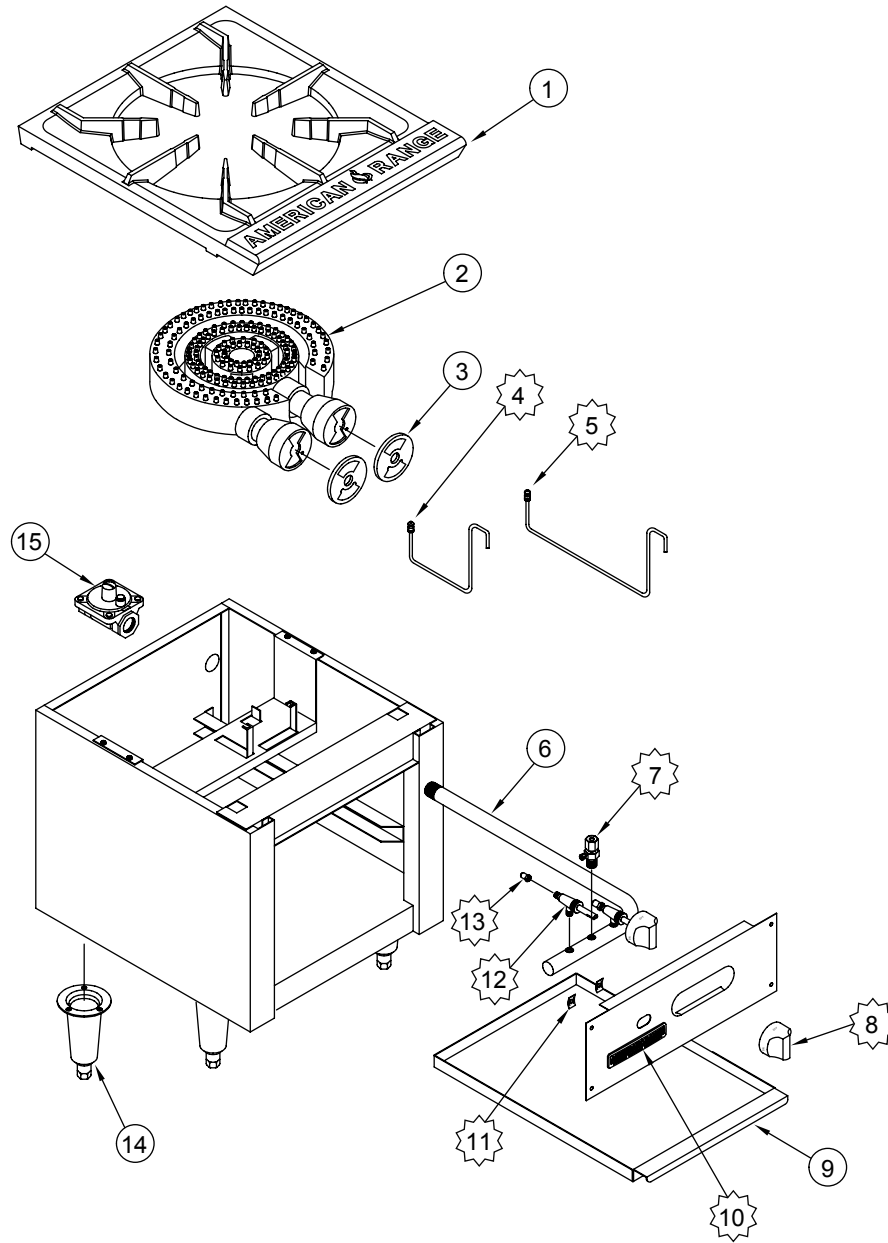

# ARSP- & SPSH

 <p>PILOT TIP ASSY ARSP-18</p>	 <p>PILOT TIP ASSY ARSP-18-2</p>	 <p>STRAIGHT PILOT VALVE</p>	 <p>BLACK ON/OFF KNOB</p>	 <p>AMERICAN RANGE NAME PLATE</p>	 <p>SPEED NUT</p>	 <p>GAS VALVE</p>
 <p>ORIFICE HOOD</p>						

# ARSP-SPSH

ITEM NO.	PART NO.	DESCRIPTION
1	A17037	Grate, Top Stock Pot Flite Pack Semi Gloss Black Cast Iron
	A17006	Grate, Top Stock Pot 18" x 21" Heavy Duty Cast Iron
2	A14013	Inner 2 Ring Burner
	A80124	Outer Ring Burner ARSP-18 Stock Pot
	A14007	Burner, Three Ring Stock Pot w/Venturi 45bx
3	A14045	Shutter, Air, 2" 2 & 3 - Ring Burner - ARSP/HD
4	A29202	Pilot Tip, Assembly Single 10241 ARSP-18/ARWR
5	A29234	Pilot Tip, Assembly ARSP-18-2
7	A29302	Valve, Gas Pilot Straight Brass 3/16 CC - 1/8 MNPT
8	A32001	Knob, Gas On/Off Glossy Black Flat Down
9	A80126	Crumb Tray, ARSP-18, ARSP-J, 10271
10	A38000	Name Plate, American Range 8" 10499 Quality Commercial Chrome
11	A44003	Nut, Speed #6 Push Black 10601
12	A80109	Valve, Gas Manual On/Off UL 10419, AR, ARKB, ARRB, AECEB
13	A29003	Orifice Hood, #53 1/2" Brass Flat Head/MSD LPG Gas ARROB
	A29020	Orifice Hood, #31 1/2" Brass 11031 Nat Gas
14	A35001	Leg, 6" Cone 3" Adjustable Bullet Chrome Plated NSF
15	A80110	Valve, Pressure Regulator 3/4" 10480 Nat Gas Set 5.
	A80011	Valve, Pressure Regulator 3/4" 10481 LPG Gas Set 10.0