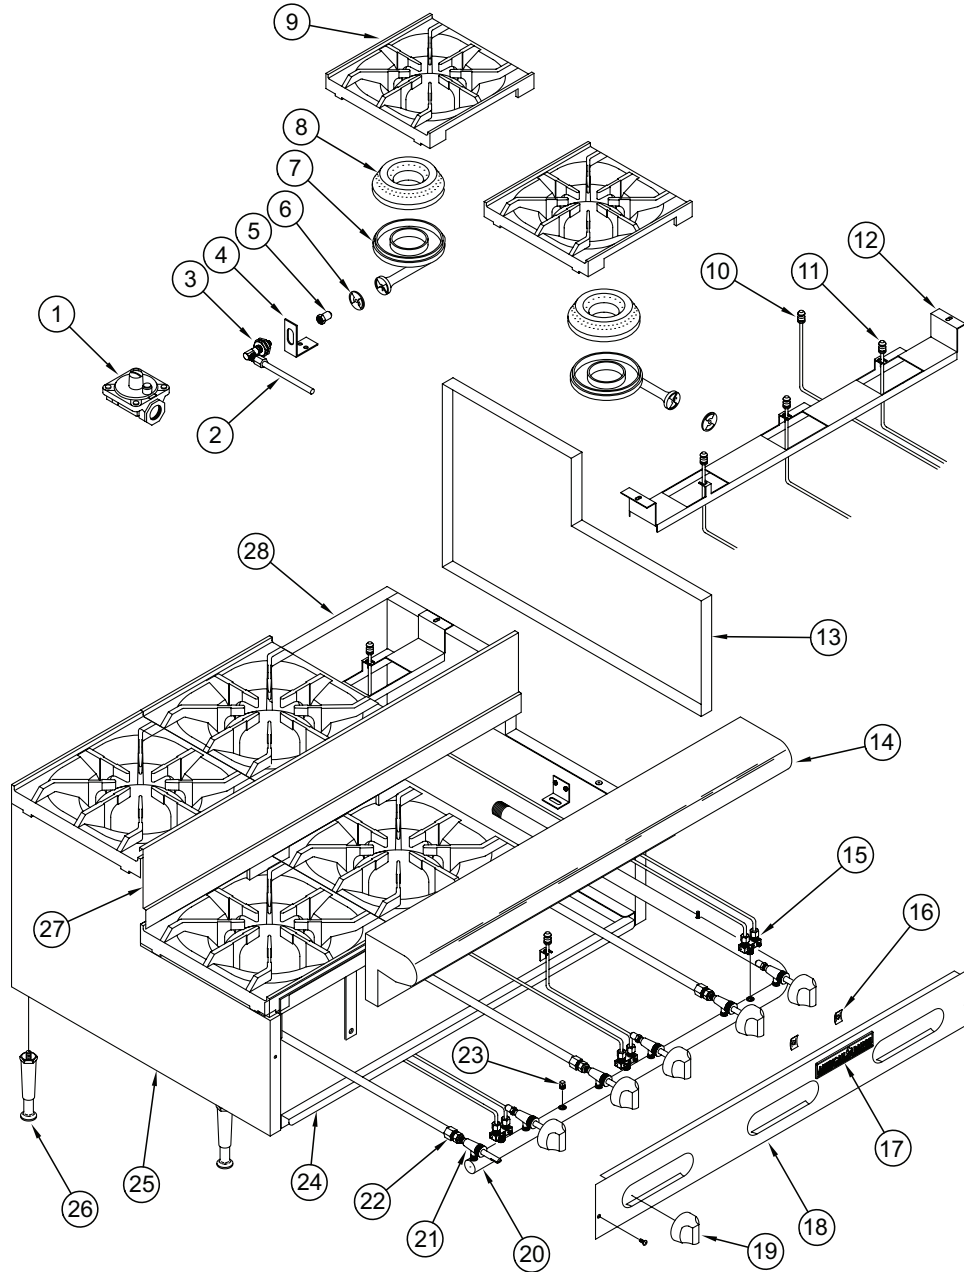

SUHP

<p>1</p>  <p>REGULATOR</p>	<p>3</p>  <p>ORIFICE ELBOW</p>	<p>4</p>  <p>BRACKET</p>	<p>5</p>  <p>ORIFICE HOOD</p>	<p>6</p>  <p>AIR SHUTTER</p>	<p>10</p>  <p>PILOT TIP (LONG) ASSEMBLY</p>	<p>11</p>  <p>PILOT TIP (SHORT) ASSEMBLY</p>
<p>15</p>  <p>3/16" DUAL PILOT VALVE</p>	<p>16</p>  <p>SPEED NUT</p>	<p>17</p>  <p>AMERICAN RANGE NAME PLATE</p>	<p>19</p>  <p>BLACK ON/OFF KNOB</p>	<p>21</p>  <p>GAS VALVE</p>	<p>22</p>  <p>3/8" ADAPTER FITTING</p>	<p>23</p>  <p>1/8" PLUG</p>

SUHP

ITEM NO.	PART NO.	DESCRIPTION	PRICE
1	A80110	Valve, Pressure Regulator 3/4 10480 Nat Gas Set 5.	\$ 40
	A80011	Valve, Pressure Regulator 3/4 10481 LPG Gas Set 10.0	40
2	A53025	Tubing, Aluminum 3/8" (sold per foot)	12
3	A24000	Elbow, Orifice Mixr 3/8C-3/8-27 10442	17
5	A29000	Hood, Orifice #39 1/2" Brass 11039 Nat Gas	3
	A29003	Hood, Orifice #53 1/2" Brass Flat Head/ MSD LPG Gas ARROB	3
6	A14037	Air Shutter, 2" 10464	5.50
7	A14025	Burner, Venturi Short Only 10446	60
8	A14023	Burner, Head Lift Off	72
9	A17000	Grates, Top 12" x 12" (150) 10450-12	96
10	A29222	Pilot Tip, Assembly SUHP Rear Burner	42
11	A29230	Pilot Tip, Assembly SUHP Front Burner	30
15	A29301	Valve, Dual Gas Pilot 1/8 x 3/16C	19
16	A44003	Nut, Speed #6 Push Black 10601	.60
17	A38000	Name Plate, American Range 8" 10499 Quality Commercial Chrome	24
19	A32001	Knob, Gas On/Off Glossy Black Flat Down	17
21	A80109	Valve, Gas Manual On/Off UL 10419, AR, ARKB, ARRB, AECB	30
22	A28002	Connector Male 3/8CC x 1/8 MPT 10014 Compression Fitting	8.50
23	A23010	Plug, 1/8" Pipe Hex Black All Manifolds	6
24	A99530	Crumb Tray, 12" ARHP 1026-12	144
	A99531	Crumb Tray, AR 24"/ARHP-24 1026-24	168
	A99532	Crumb Tray, 36" AR-6/ARHP-36 1026-36	278
	A99533	Crumb Tray, ARHP-48" SUHP-48" 1026048 AR-8 Ranges	324
26	A35011	Leg, 4" Adjustable Flanged NSF Stainless	78
	A35100	Leg, Set (4) 4" Adjustable with Flange Stainless NSF	228