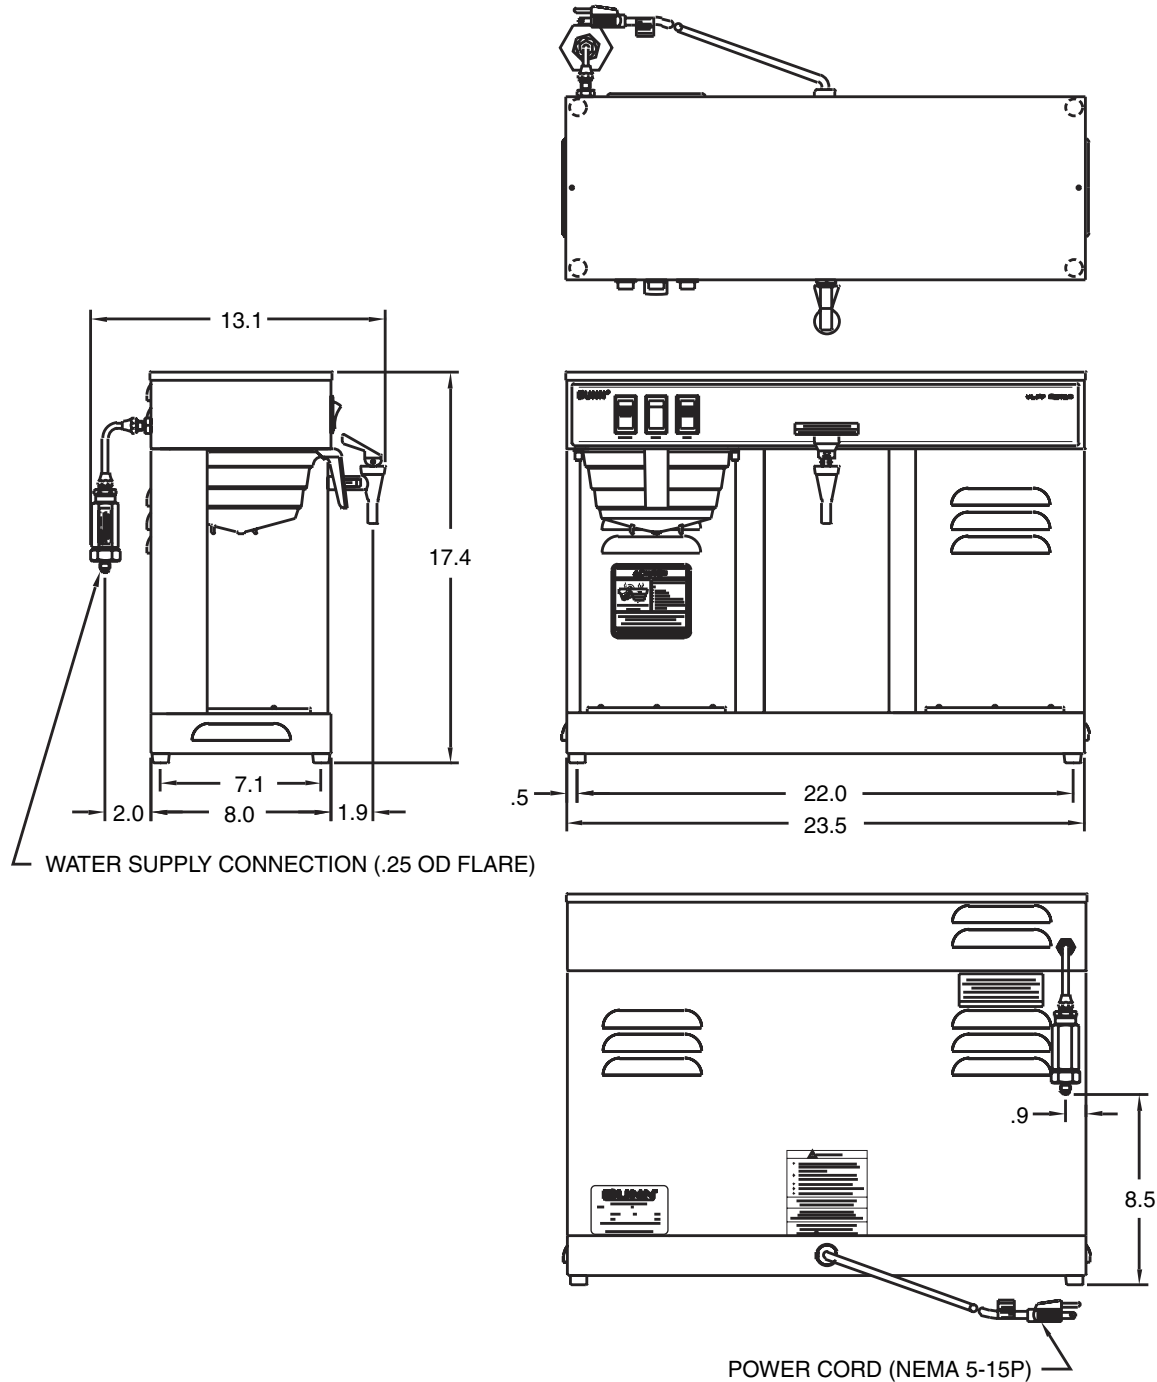

Dimensions & Specifications

Model	Product #	Volts	Amps	Tank Heater Watts	Total Watts	Brewing Capacity	Cu. Ft.	Shipping Weight	Cord Attached
VLPF	07400.0005	120	13.3	1320	1600	3.8 gal./hr.	4.8	28 lbs.	Yes

Brewing capacity: based upon incoming water temp of 60°F (140°F rise) per 1/2 gallon brew time of 4 minutes.

Electrical: Model requires 2-wires plus ground service rated 120V, single phase, 60 Hz.

Plumbing: 20-90 psi (138-621 kPa). Machine supplied with 1/4" male flare fitting.

Bunn-O-Matic® Corporation - 1400 Stevenson Drive Springfield, Illinois 62703 • 800-637-8606 • 217-529-6601 • Fax 217-529-6644 • www.bunn.com

BUNN® practices continuous product research and improvement. We reserve the right to change specifications and product design without notice. Such revisions do not entitle the buyer to corresponding changes, improvements, additions or replacements for previously purchased equipment.

All dimensions shown in inches.