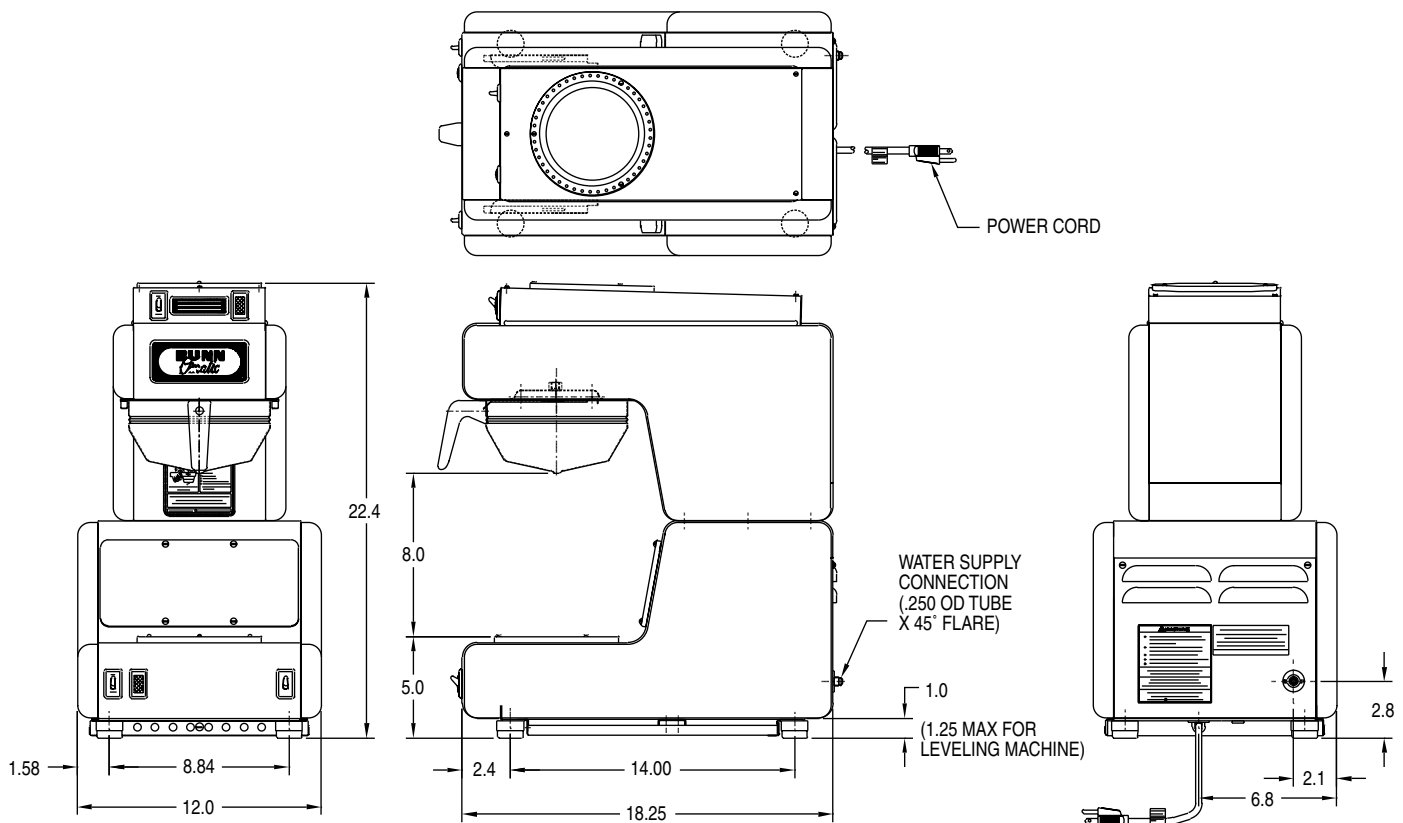

Dimensions & Specifications

Model	Product #	Volts	Amps	Tank Heater Watts	Total Watts	Brewing Capacity	Cu. Ft.	Shipping Weight	Cord Attached
OT 15	20830.0000	120	13	1320	1570	3.8 gal./hr.	4.9	34 lbs.	Yes*
OT 20	20830.0001	120	17	1800	2090	5.1 gal./hr.	4.9	33 lbs.	No

Brewing capacity: based upon incoming water temp of 60°F (140°F rise) per 1/2 gallon brew time of 4 minutes.

*Power cord (NEMA 5-15P) 15 Amp-120V machine only.

Electrical: OT 15 requires 2-wires plus ground service rated 120V, single phase, 60Hz.

OT 20 requires 2-wires plus ground service rated 120V, single phase, 60Hz.

Plumbing: 20-90 psi (138-621 kPa). Supplied with 1/4" OD male flare fitting.

Bunn-O-Matic® Corporation - 1400 Stevenson Drive Springfield, Illinois 62703 • 800-637-8606 • 217-529-6601 • Fax 217-529-6644 • www.bunn.com

BUNN® practices continuous product research and improvement. We reserve the right to change specifications and product design without notice. Such revisions do not entitle the buyer to corresponding changes, improvements, additions or replacements for previously purchased equipment.

All dimensions shown in inches.