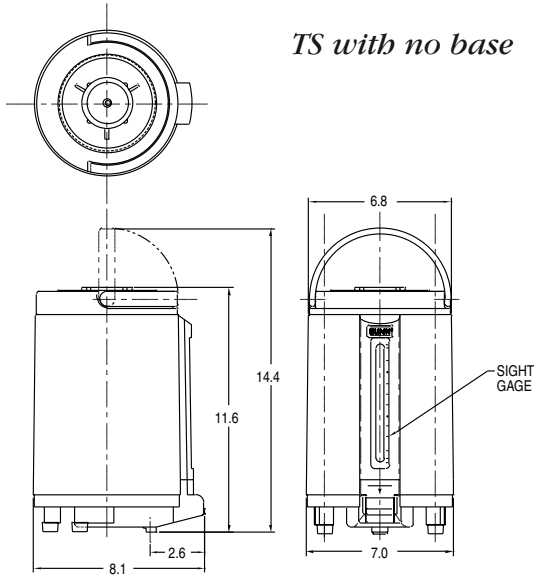

Dimensions & Specifications

Model	Product #	Capacity	Cu. Ft.	Shipping Weight
TSR-1	18008.6001	One Thermal Server without base	.6	4.5 lbs.
TSR-2	18008.6002	Two Thermal Servers without bases	1.6	8 lbs.

TS with no base

BUNN Corporation - 1400 Stevenson Drive Springfield, Illinois 62703 • 800-637-8606 • 217-529-6601 • Fax 217-529-6644 • www.bunn.com

BUNN® practices continuous product research and improvement. We reserve the right to change specifications and product design without notice. Such revisions do not entitle the buyer to corresponding changes, improvements, additions or replacements for previously purchased equipment.

All dimensions shown in inches. Bunn Corporation owns all copyrights relating to materials in this publication. Please contact Bunn Corporation to request permission to reproduce any portion of this publication.