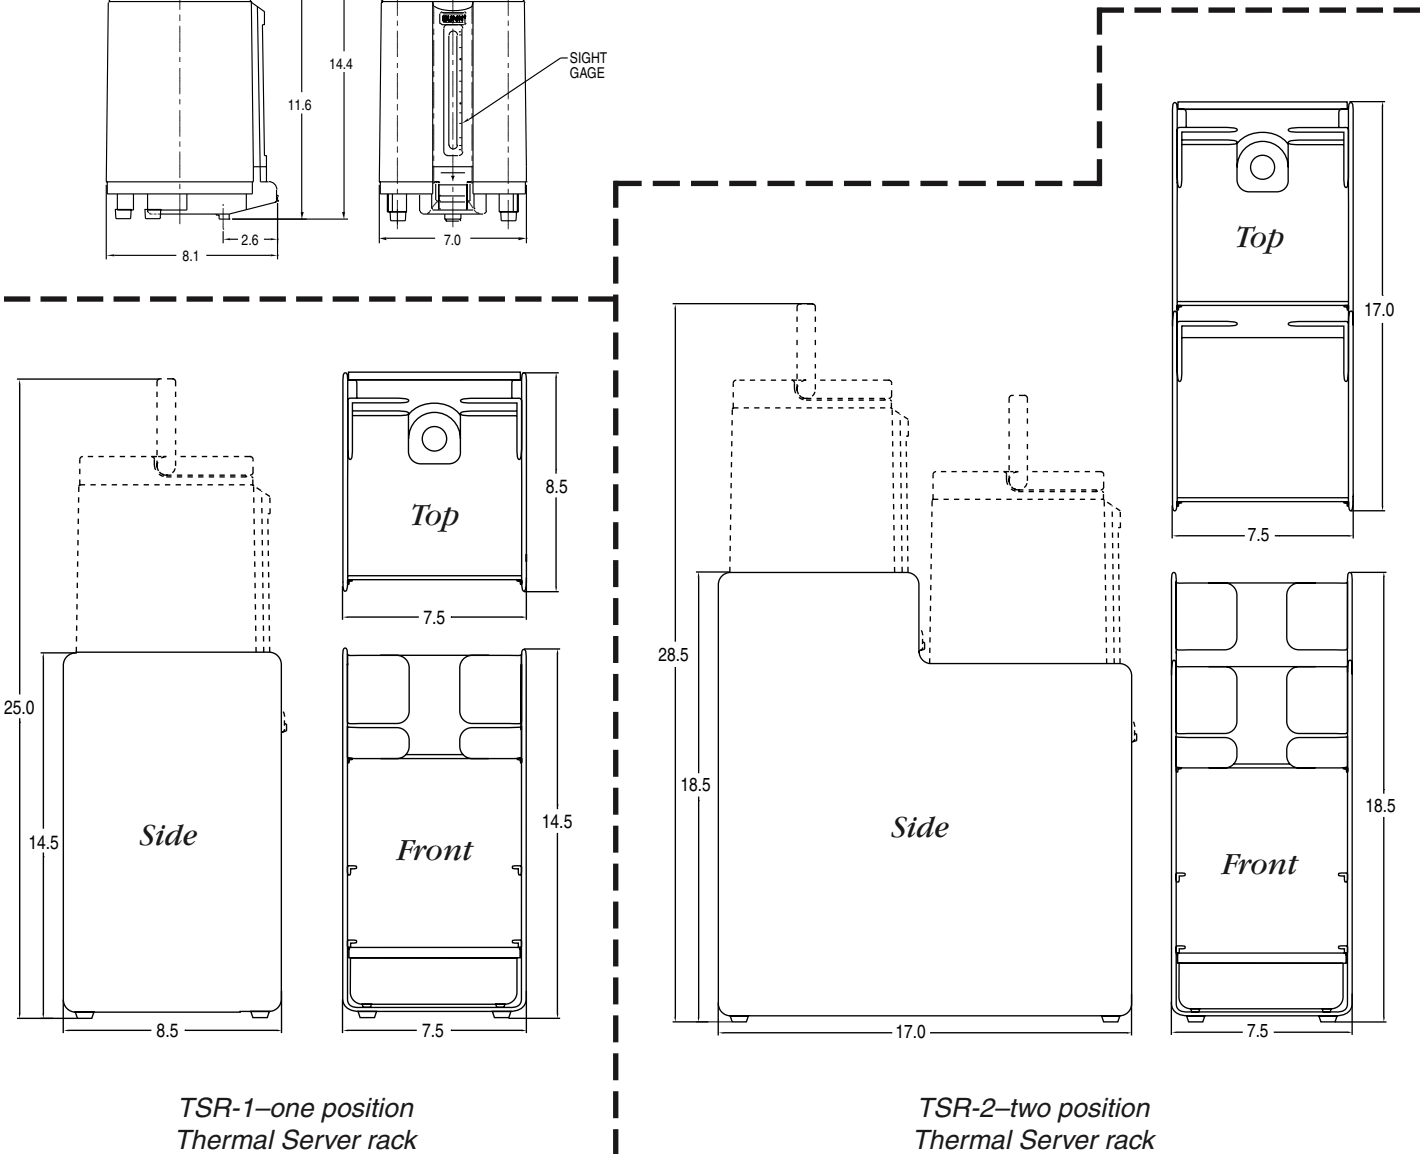

Dimensions & Specifications

Model	Product #	Capacity	Cu. Ft.	Shipping Weight
TSR-1	18008.6001	One Thermal Server without base	.6	4.5 lbs.
TSR-2	18008.6002	Two Thermal Servers without bases	1.6	8 lbs.

TS with no base

BUNN Corporation - 1400 Stevenson Drive Springfield, Illinois 62703 • 800-637-8606 • 217-529-6601 • Fax 217-529-6644 • www.bunn.com

BUNN® practices continuous product research and improvement. We reserve the right to change specifications and product design without notice. Such revisions do not entitle the buyer to corresponding changes, improvements, additions or replacements for previously purchased equipment.

All dimensions shown in inches. Bunn Corporation owns all copyrights relating to materials in this publication. Please contact Bunn Corporation to request permission to reproduce any portion of this publication.