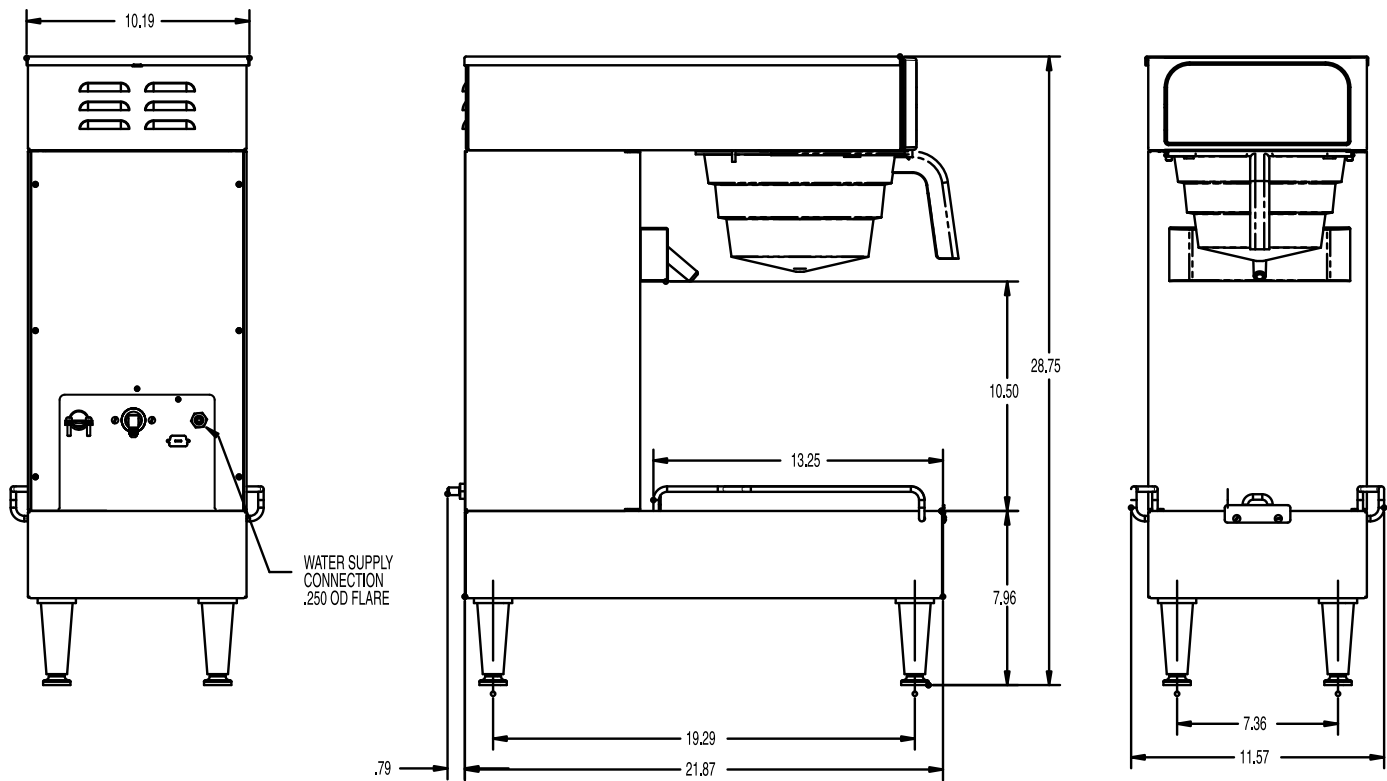

Dimensions & Specifications

Model	Product #	Volts	Amps	Tank Heater Watts	Total Watts	Brewing Capacity	Cubic Measure	Shipping Weight	Cord Attached
TB3Q-LP	36700.0104	120	14.8	1680	1780	26.7 gal./hr.	4.15 ft³	43 lbs.	Yes*
TB3-LP	36700.0106	120	14.8	1680	1780	16.3 gal./hr.	4.15 ft³	43 lbs.	Yes*

*Power cord (NEMA 5-15P) 15 Amp-120V machine only.

Electrical: Models require 2-wires plus ground service rated at 120V, single phase, 60 Hz.

Plumbing: 20-90 psi (138-621 kPa). Machine supplied with ¼" OD male flare fitting. Requires minimum 1GPM water flow.

Bunn-O-Matic® Corporation - 1400 Stevenson Drive Springfield, Illinois 62703 • 800-637-8606 • 217-529-6601 • Fax 217-529-6644 • www.bunn.com

BUNN® practices continuous product research and improvement. We reserve the right to change specifications and product design without notice. Such revisions do not entitle the buyer to corresponding changes, improvements, additions or replacements for previously purchased equipment.

All dimensions shown in inches.

9/10 © Bunn-O-Matic Corporation