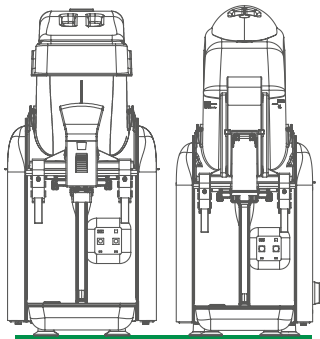

*Frozen
Granita and
Sorbet
Machines*

all
you
can
slush

ELMECO
FROZEN BEVERAGE SOLUTIONS
• SINCE 1961 •