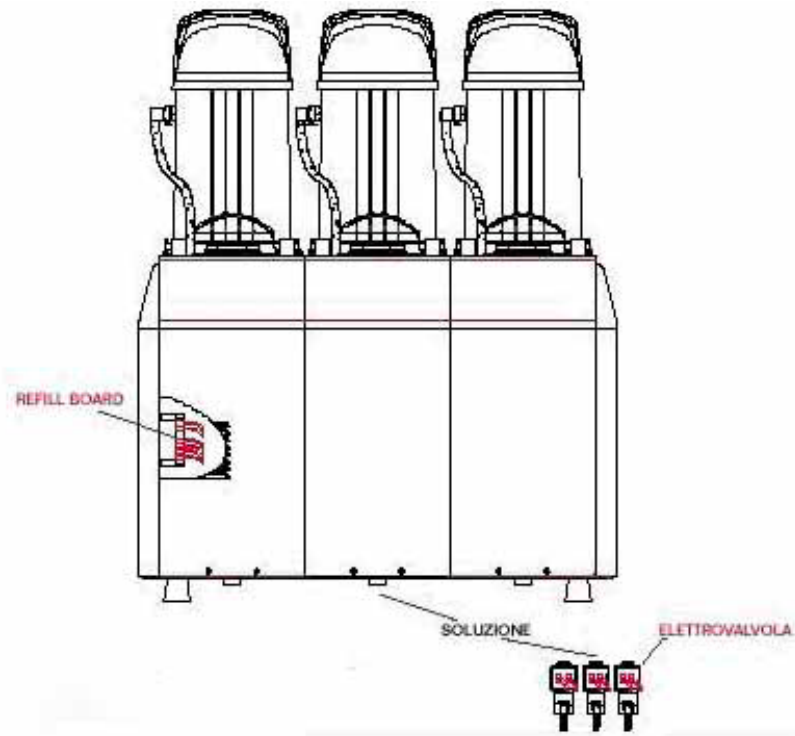

AUTO FILL SYSTEM

Benefits of Elmecco Auto Fill:

- easy to set-up on the machine
- automatically maintains a full bowl and ensures attractive look
- minimize labour of mixing and refilling the machine
- increase volume from 3.2 gallon to 19 gallons per bowl