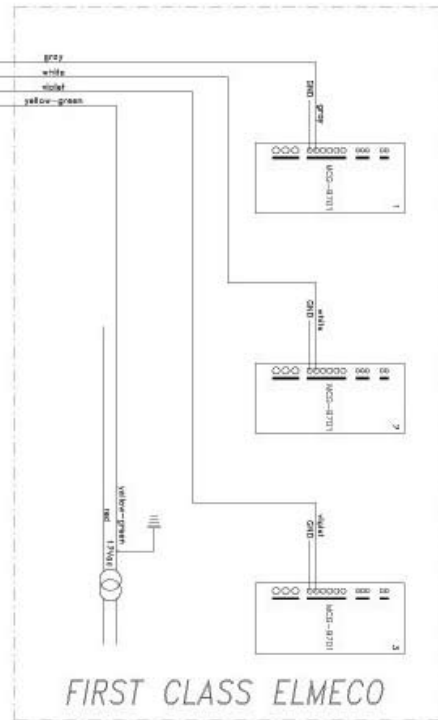

AUTO FILL SYSTEM

Benefits of Elmecco Auto Fill:

- easy to set-up on the machine
- automatically maintains a full bowl and ensures attractive look
- minimize labour of mixing and refilling the machine
- increase volume from 3.2 gallon to 19 gallons per bowl