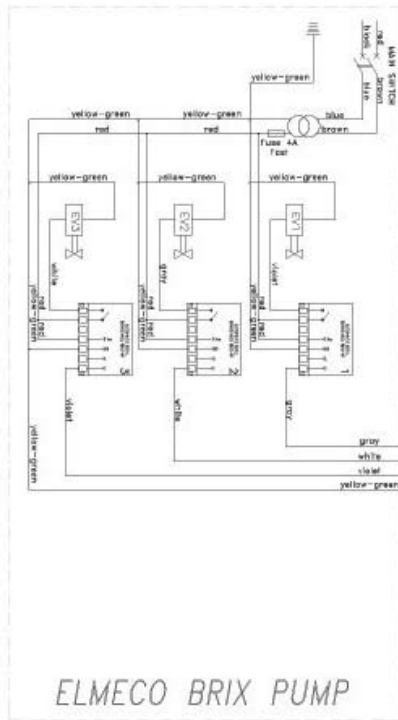

AUTO FILL SYSTEM

Benefits of Elmecco Auto Fill:

- easy to set-up on the machine
- automatically maintains a full bowl and ensures attractive look
- minimize labour of mixing and refilling the machine
- increase volume from 3.2 gallon to 19 gallons per bowl