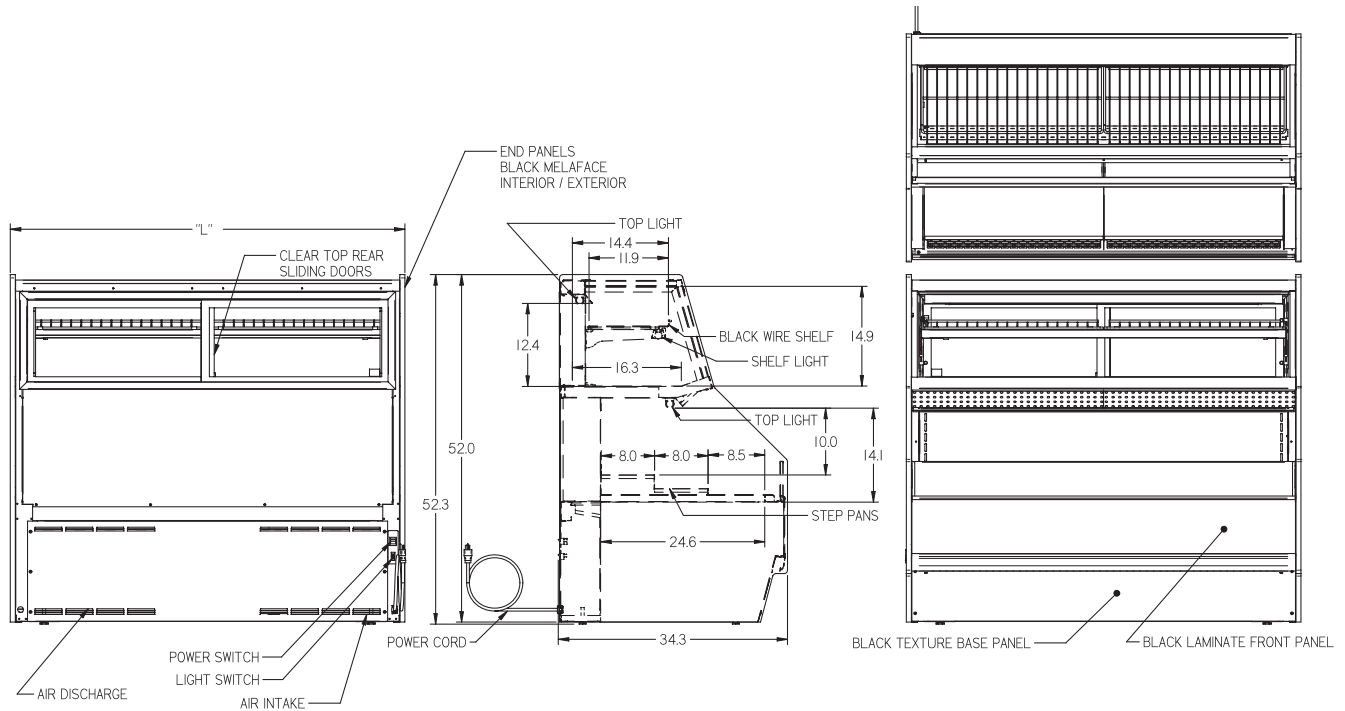

**CONVERTIBLE SERVICE OVER  
REFRIGERATED SELF-SERVE  
MODEL ESSRC-5052  
ESSRC-5952  
ESSRC-7752**

*Display a variety of products and serve more customers with presentation and value in mind without sacrificing performance. Cases are available in lengths of 50", 59", and 77".*

**STANDARD FEATURES**

**Refrigerated Self-Serve Bottom Display**

- Steel base construction with black exterior.
- Black interior.
- Horizontal shielded top light.
- Two-tier black display step.
- Thermometer.
- Condensator evaporator provided for a totally self-contained system.
- Easy clean, rustproof insulated evaporator coil compartment.
- Easily accessible light switch and adjustable power switch.
- Average case temperature of 38° to 40°F is maintained.

- Rear access to the refrigeration system for quick and easy service.
- R404 Refrigerant.
- Adjustable leg levelers.
- Cord and plug.

**Service Top Display**

- Baffle system converts display from non-refrigerated to refrigerated.
- Clear glass rear sliding doors.
- Adjustable black wire shelf.
- Shielded top and shelf light.
- Thermometer.

## SPECIFICATIONS:

Model	Dimensions L W H	Shipping Weight (lbs)	*Self-Contained with Condensate Pan	Remote 120/60/1 with Condensate Pan
ESSRC-5052	50" x 34" x 52"	720	230/60/1 - 1/2 HP - 10 AMPS	10 AMPS
ESSRC-5952	59" x 34" x 52"	845	230/60/1 - 1/2 HP - 12 AMPS	12 AMPS
ESSRC-7752	77" x 34" x 52"	1,010	230/60/1 - 3/4 HP - 13 AMPS	12 AMPS