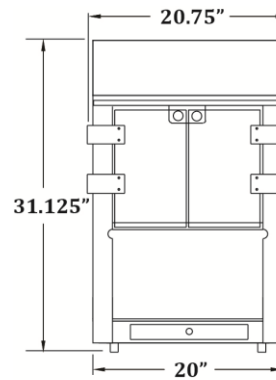

GOLD MEDAL® PRODUCTS CO.

SunnyPop™ 12 oz.

Model No. 2552-00-012

Specifications

General image shown for reference.

Overall Dimensions:

Width: 20.75"
Depth: 21.125"
Height: 31.125"

Features:

- 12 oz. Stainless Steel Kettle
- LED SunnyPop lighted sign
- PowerOff Control

Electrical - Domestic

120V
1400 WATTS 60 HZ
(NEMA 5-15P) Plug

Plug Type:

Agency Approvals:

Gold Medal Products Co.
10700 Medallion Drive, Cincinnati, OH 45241

Ph: (513) 769-7676, (800) 543-0862; Fax: (513) 769-8500
gmpopcorn.com info@gmpopcorn.com