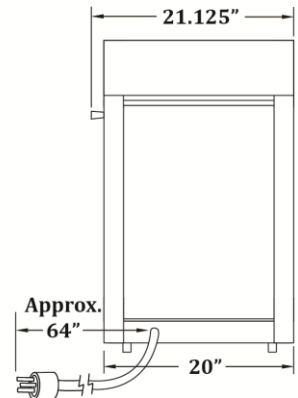

GOLD MEDAL® PRODUCTS CO.

SunnyPop™ 12 oz.

Model No. 2552-00-012

Specifications

General image shown for reference.

Overall Dimensions:

Width: 20.75"
Depth: 21.125"
Height: 31.125"

Features:

- 12 oz. Stainless Steel Kettle
- LED SunnyPop lighted sign
- PowerOff Control

Electrical - Domestic

120V
1400 WATTS 60 HZ
(NEMA 5-15P) Plug

Plug Type:

Agency Approvals:

Gold Medal Products Co.
10700 Medallion Drive, Cincinnati, OH 45241

Ph: (513) 769-7676, (800) 543-0862; Fax: (513) 769-8500
gmpopcorn.com info@gmpopcorn.com