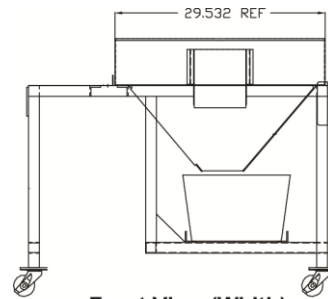

GOLD MEDAL® PRODUCTS CO.

42 in Pro Plant Assembly

Model No. 62118MM

Specifications

Front View (Width)

Side View (Depth)

Pro Plant shown with popper mounted for reference only (popper sold separately).

Overall Dimensions:

Width: 44.75"

Depth: 37.75"

Height: 36" (from floor to top of pan)

Dimensions include pan (29.5" x 29.625" x 6.5" with an additional 7" chute.) Popper dimensions not included.

Features:

- Pro Plant Assembly shown with popper for reference only (popper unit sold separately).
- Casters included.
- Corn Bin for raw corn storage, not included.
- Approx. 80% of pan bottom is covered with 1/2" diameter holes (1024 holes), for use with mushroom corn.