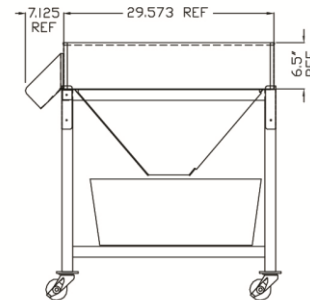

GOLD MEDAL® PRODUCTS CO.

42 in Pro Plant Assembly

Model No. 62118MM

Specifications

Front View (Width)

Side View (Depth)

Pro Plant shown with popper mounted for reference only (popper sold separately).

Overall Dimensions:

Width: 44.75"

Depth: 37.75"

Height: 36" (from floor to top of pan)

Dimensions include pan (29.5" x 29.625" x 6.5" with an additional 7" chute.) Popper dimensions not included.

Features:

- Pro Plant Assembly shown with popper for reference only (popper unit sold separately).
- Casters included.
- Corn Bin for raw corn storage, not included.
- Approx. 80% of pan bottom is covered with 1/2" diameter holes (1024 holes), for use with mushroom corn.