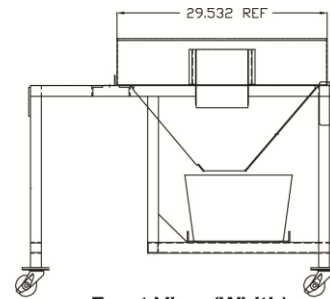

GOLD MEDAL® PRODUCTS CO.

42 in Pro Plant Assembly

Model No. 62118SP

Specifications

Front View (Width)

Side View (Depth)

Pro Plant shown with popper mounted for reference only (popper sold separately).

Overall Dimensions:

Width: 44.75"

Depth: 37.75"

Height: 36" (from floor to top of pan)

Dimensions include pan (29.5" x 29.625" x 6.5" with an additional 7" chute.) Popper dimensions not included.

Features:

- Pro Plant Assembly shown with popper for reference only (popper unit sold separately).
- Casters included.
- Corn Bin for raw corn storage, not included.
- Approx. 80% of pan bottom is covered with 3/8" diameter holes (1024 holes).