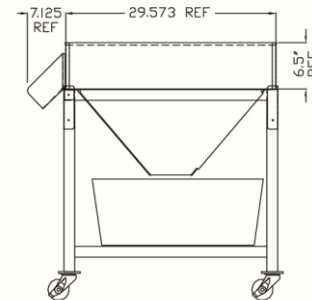

GOLD MEDAL® PRODUCTS CO.

42 in Pro Plant Assembly

Model No. 62118SP

Specifications

Front View (Width)

Side View (Depth)

Pro Plant shown with popper mounted for reference only (popper sold separately).

Overall Dimensions:

Width: 44.75"

Depth: 37.75"

Height: 36" (from floor to top of pan)

Dimensions include pan (29.5" x 29.625" x 6.5" with an additional 7" chute.) Popper dimensions not included.

Features:

- Pro Plant Assembly shown with popper for reference only (popper unit sold separately).
- Casters included.
- Corn Bin for raw corn storage, not included.
- Approx. 80% of pan bottom is covered with 3/8" diameter holes (1024 holes).