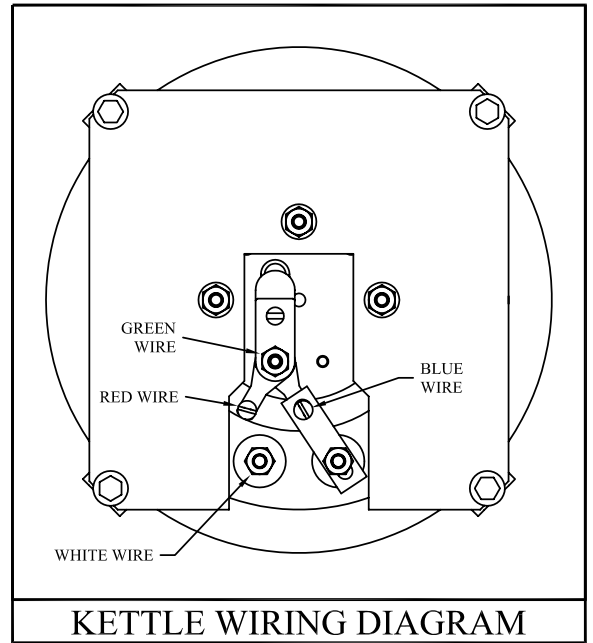

8 OUNCE KETTLE ASSEMBLY (RING ELEMENT)

NOTE: Blue wire not required on models without indicator lights.