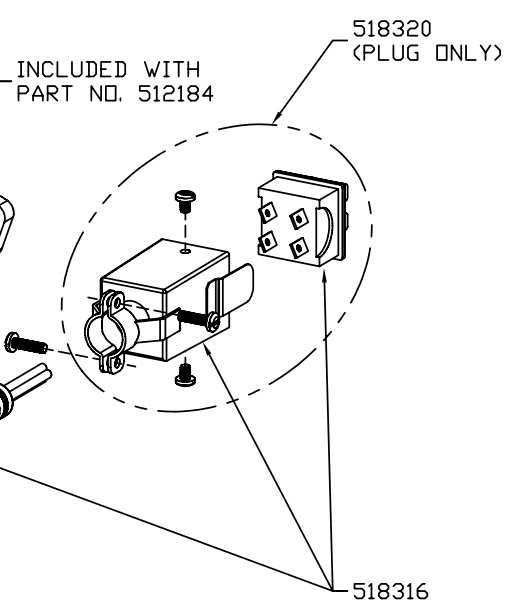

8 OUNCE KETTLE ASSEMBLY (RING ELEMENT)

NOTE: Blue wire not required on models without indicator lights.