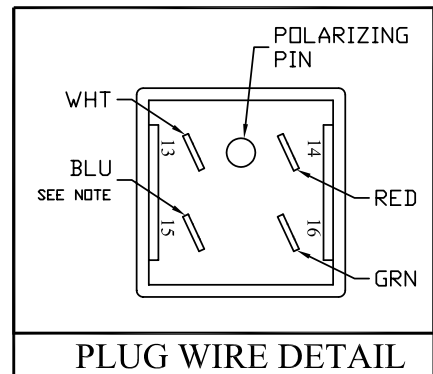

8 OUNCE KETTLE ASSEMBLY (RING ELEMENT)

NOTE: Blue wire not required on models without indicator lights.