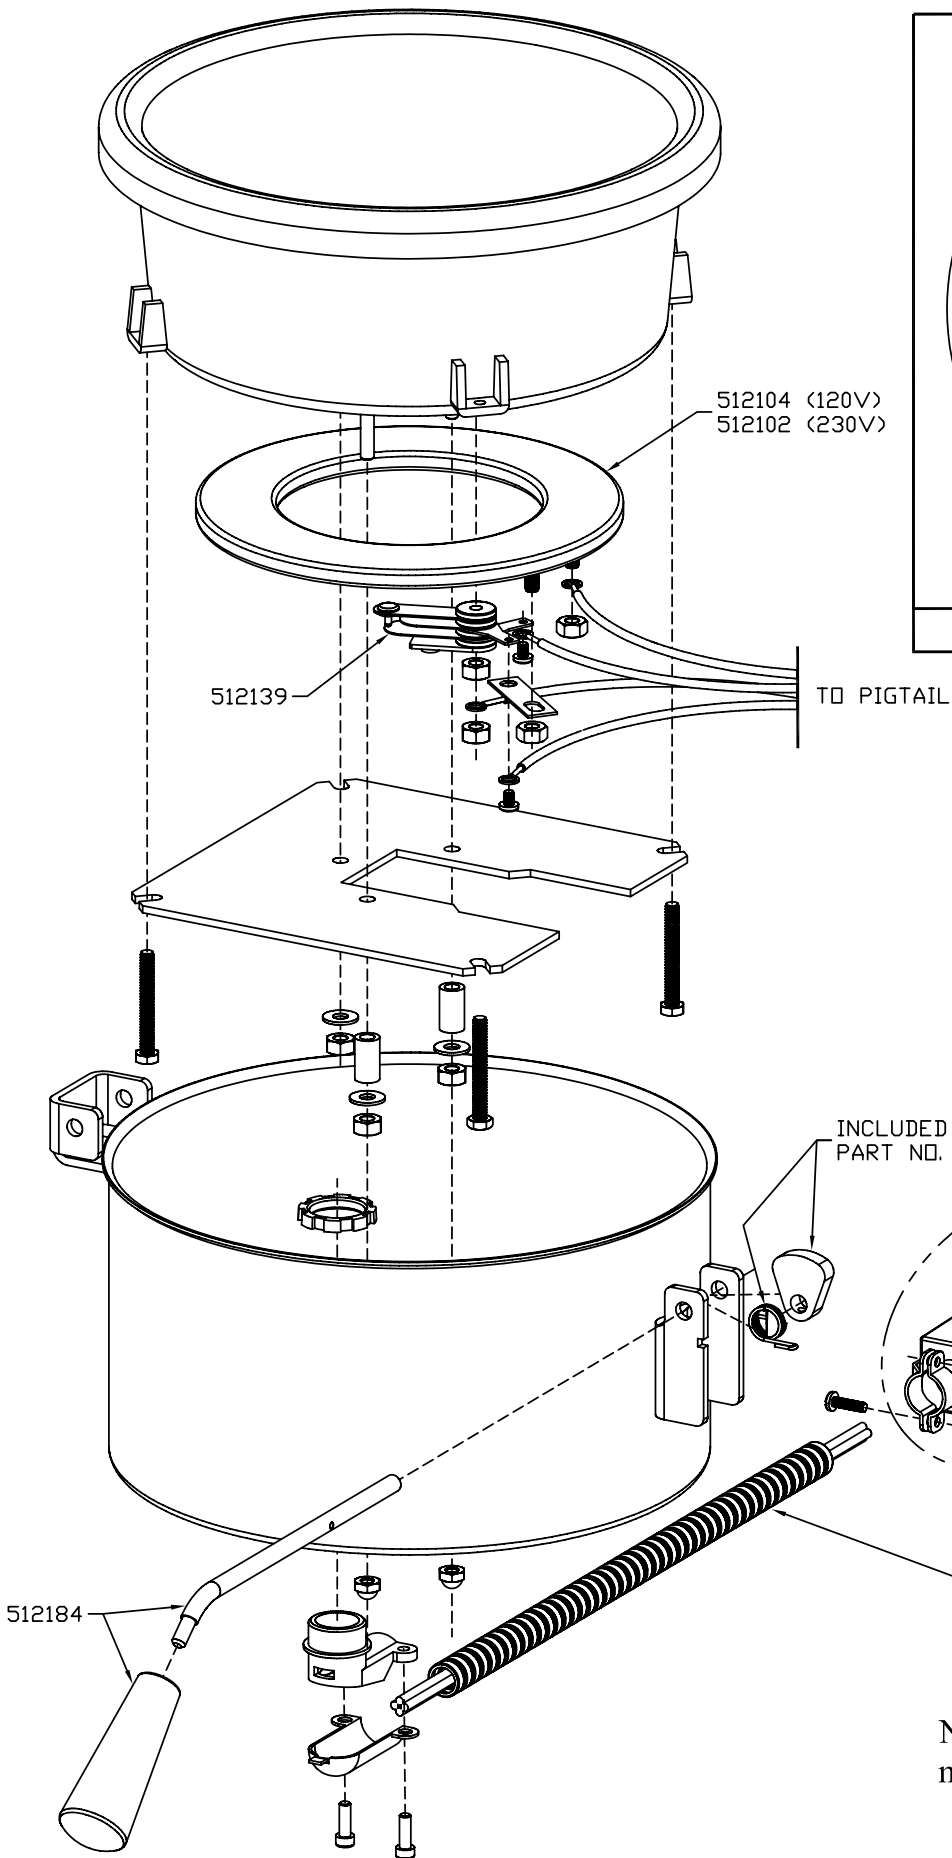

8 OUNCE KETTLE ASSEMBLY (RING ELEMENT)

NOTE: Blue wire not required on models without indicator lights.