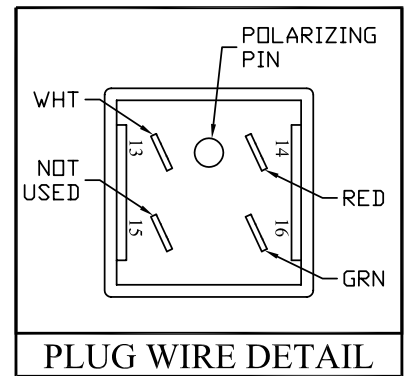

# 8 OUNCE KETTLE ASSEMBLY (TUBULAR ELEMENT)

INCLUDED WITH  
PART NO. 512184

NOTE: Blue wire not required on models without indicator lights.