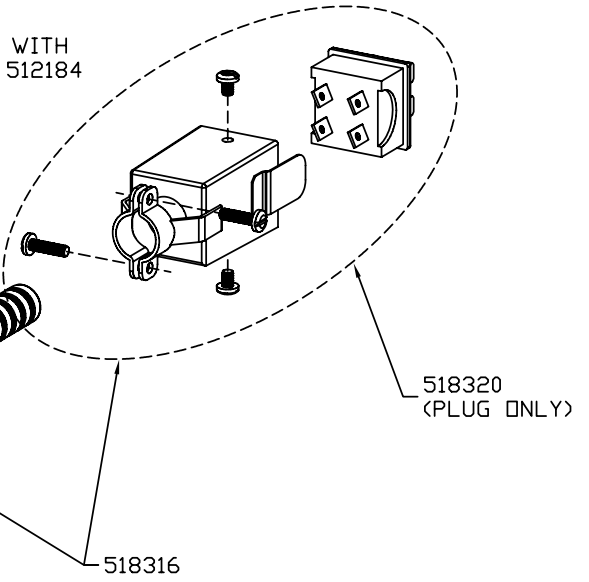

# 8 OUNCE KETTLE ASSEMBLY (TUBULAR ELEMENT)

INCLUDED WITH  
PART NO. 512184

NOTE: Blue wire not required on models without indicator lights.