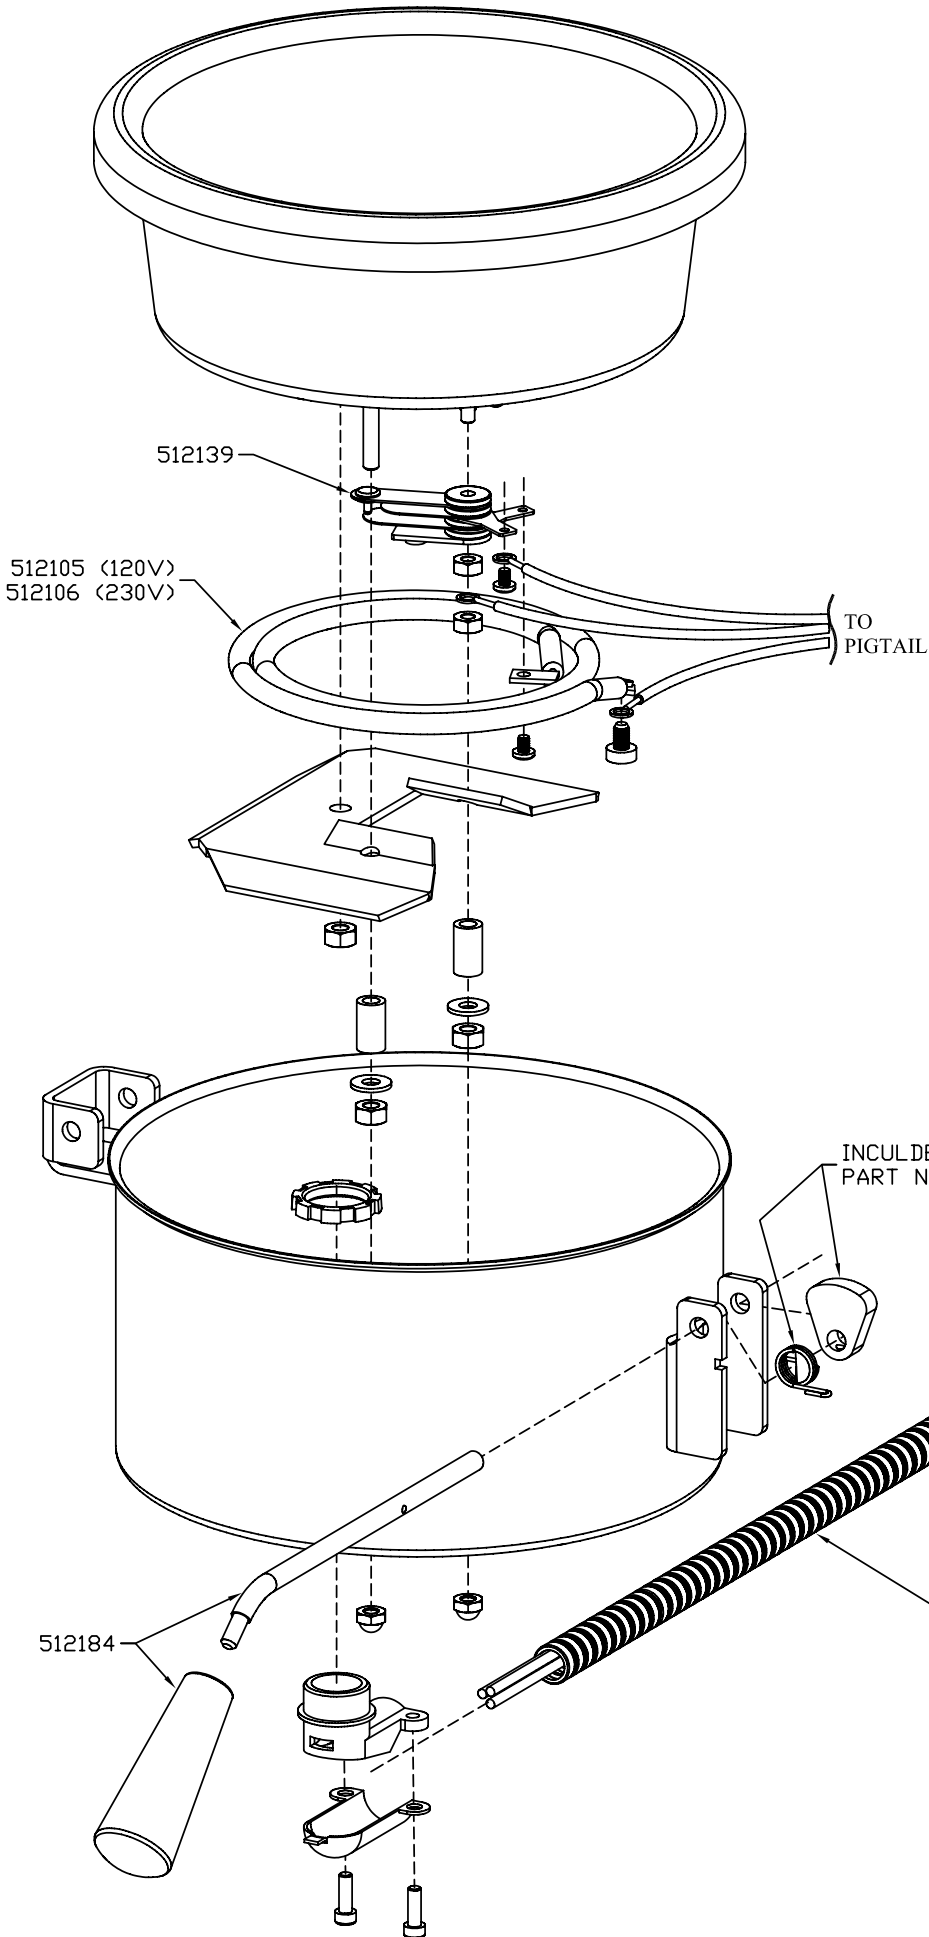

# 8 OUNCE KETTLE ASSEMBLY (TUBULAR ELEMENT)

INCLUDED WITH  
PART NO. 512184

NOTE: Blue wire not required on models without indicator lights.