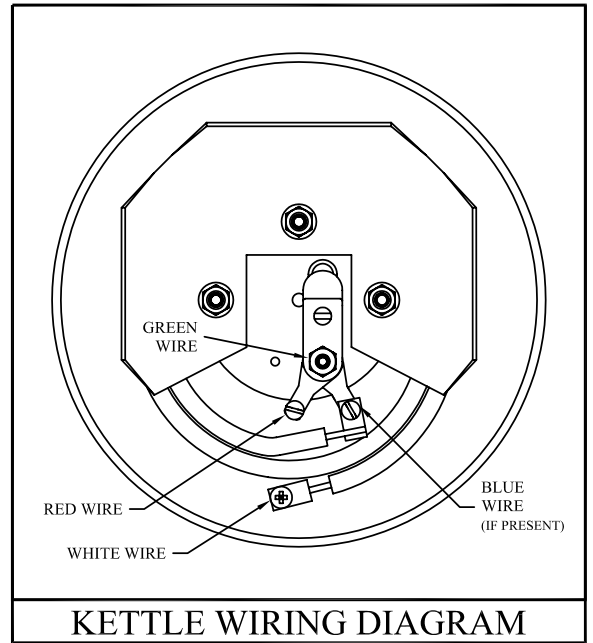

# 8 OUNCE KETTLE ASSEMBLY (TUBULAR ELEMENT)

INCLUDED WITH  
PART NO. 512184

NOTE: Blue wire not required on models without indicator lights.